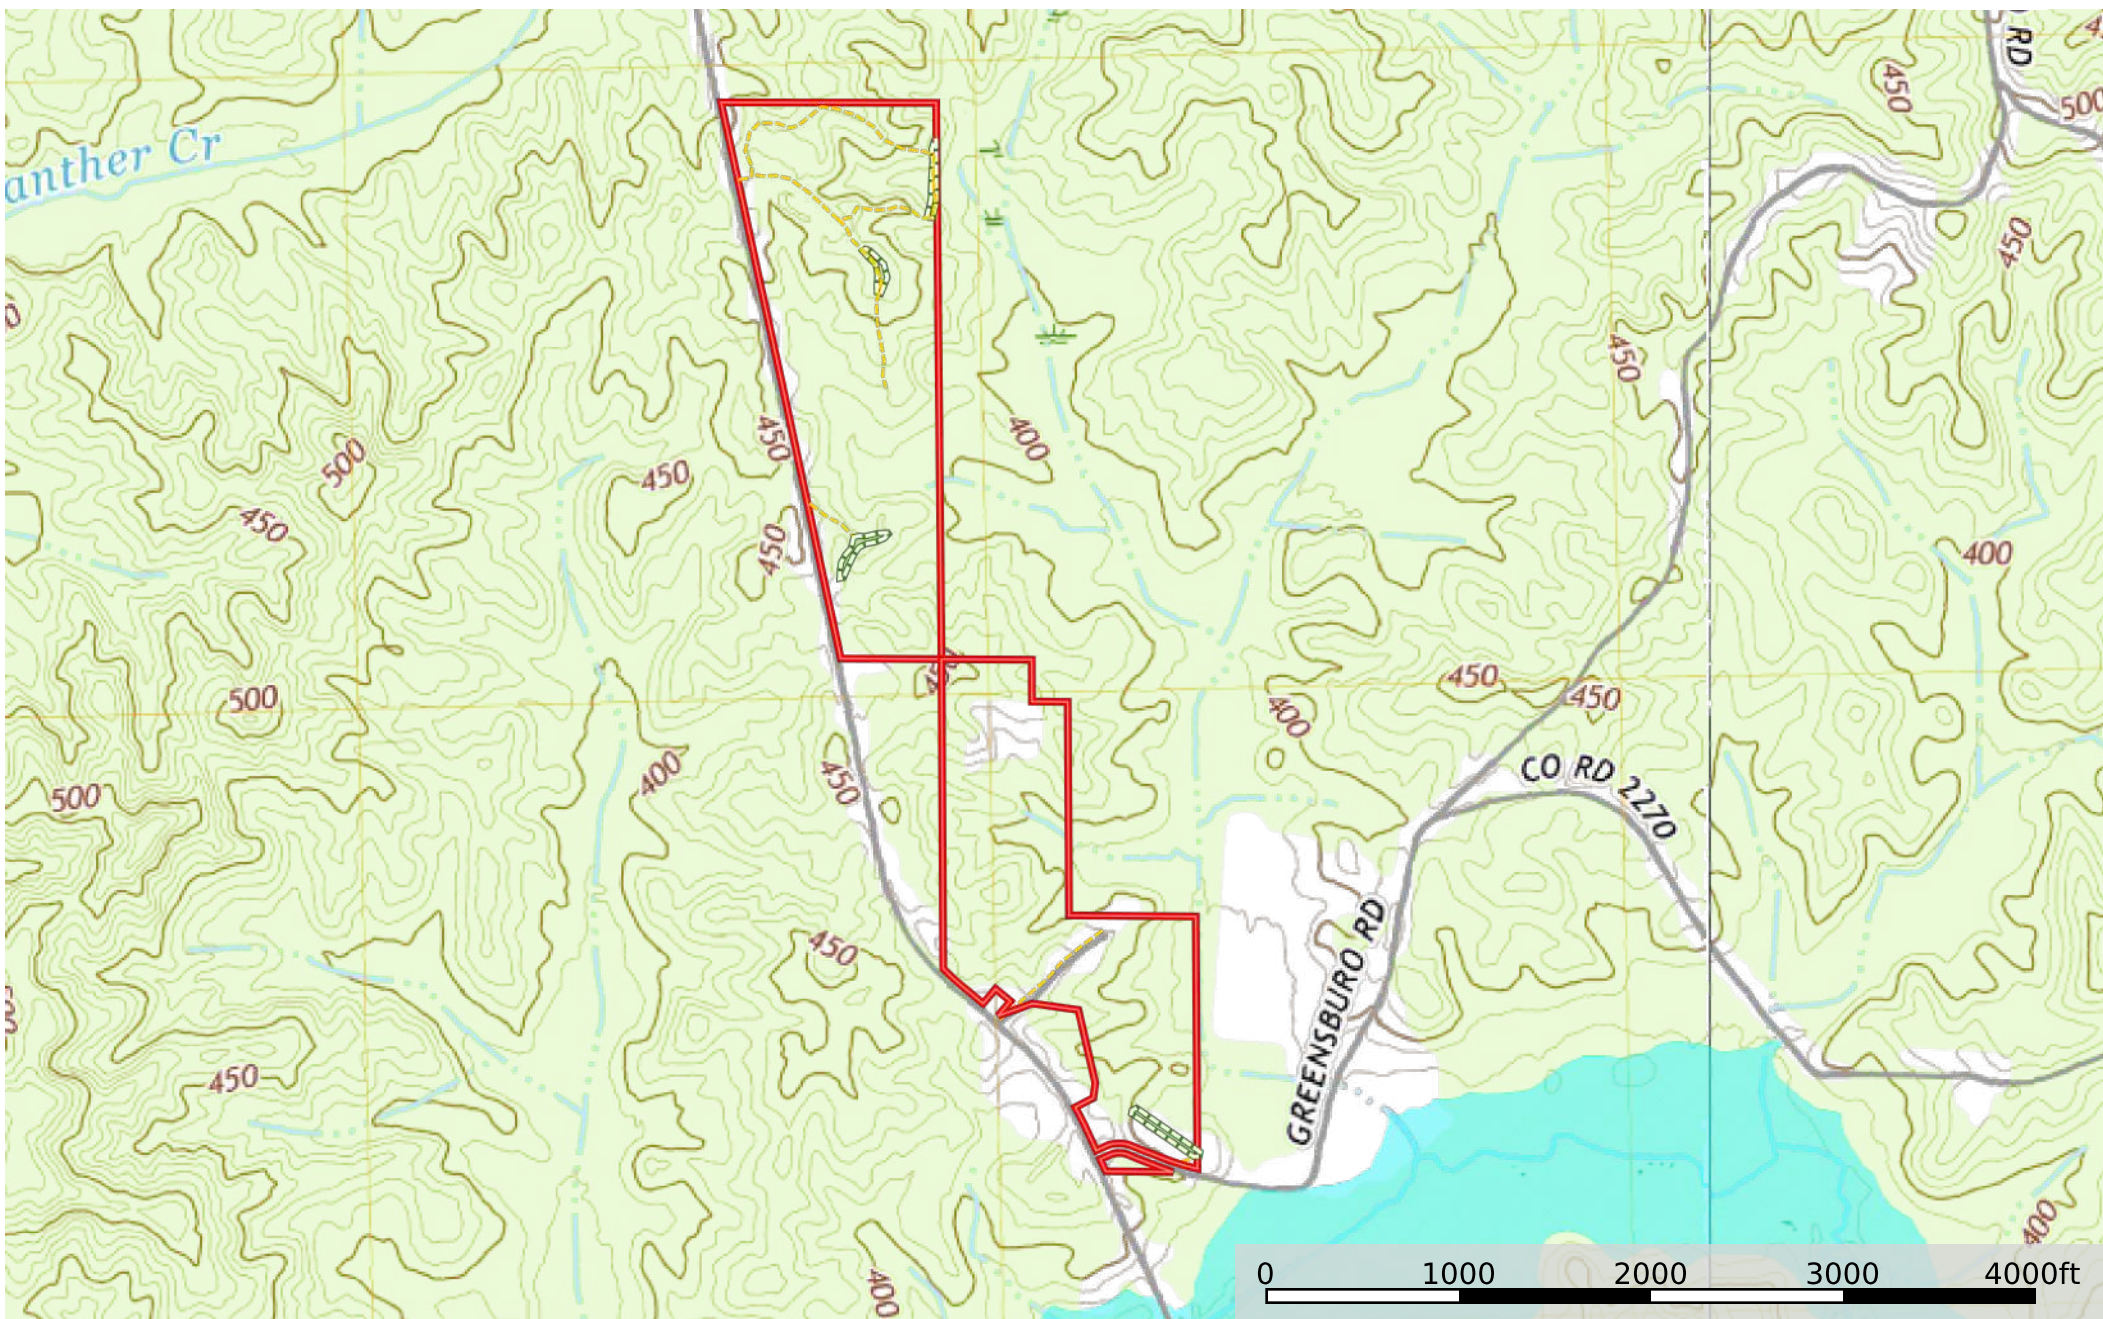

Attala 101 CR3122

Mississippi, 101 AC +/-

--- Road / Trail □ Food Plot □ Boundary

Attala 101 CR3122
Mississippi, 101 AC +/-

- Road / Trail
- ▭ Food Plot
- ▭ Boundary
- ▭ 100 Year Floodplain
- ▭ 500 Year Floodplain
- ▭ Floodway
- ▭ Special
- ▭ Unmapped/ Not Included

Attala 101 CR3122

Mississippi, 101 AC +/-

--- Road / Trail □ Food Plot □ Boundary