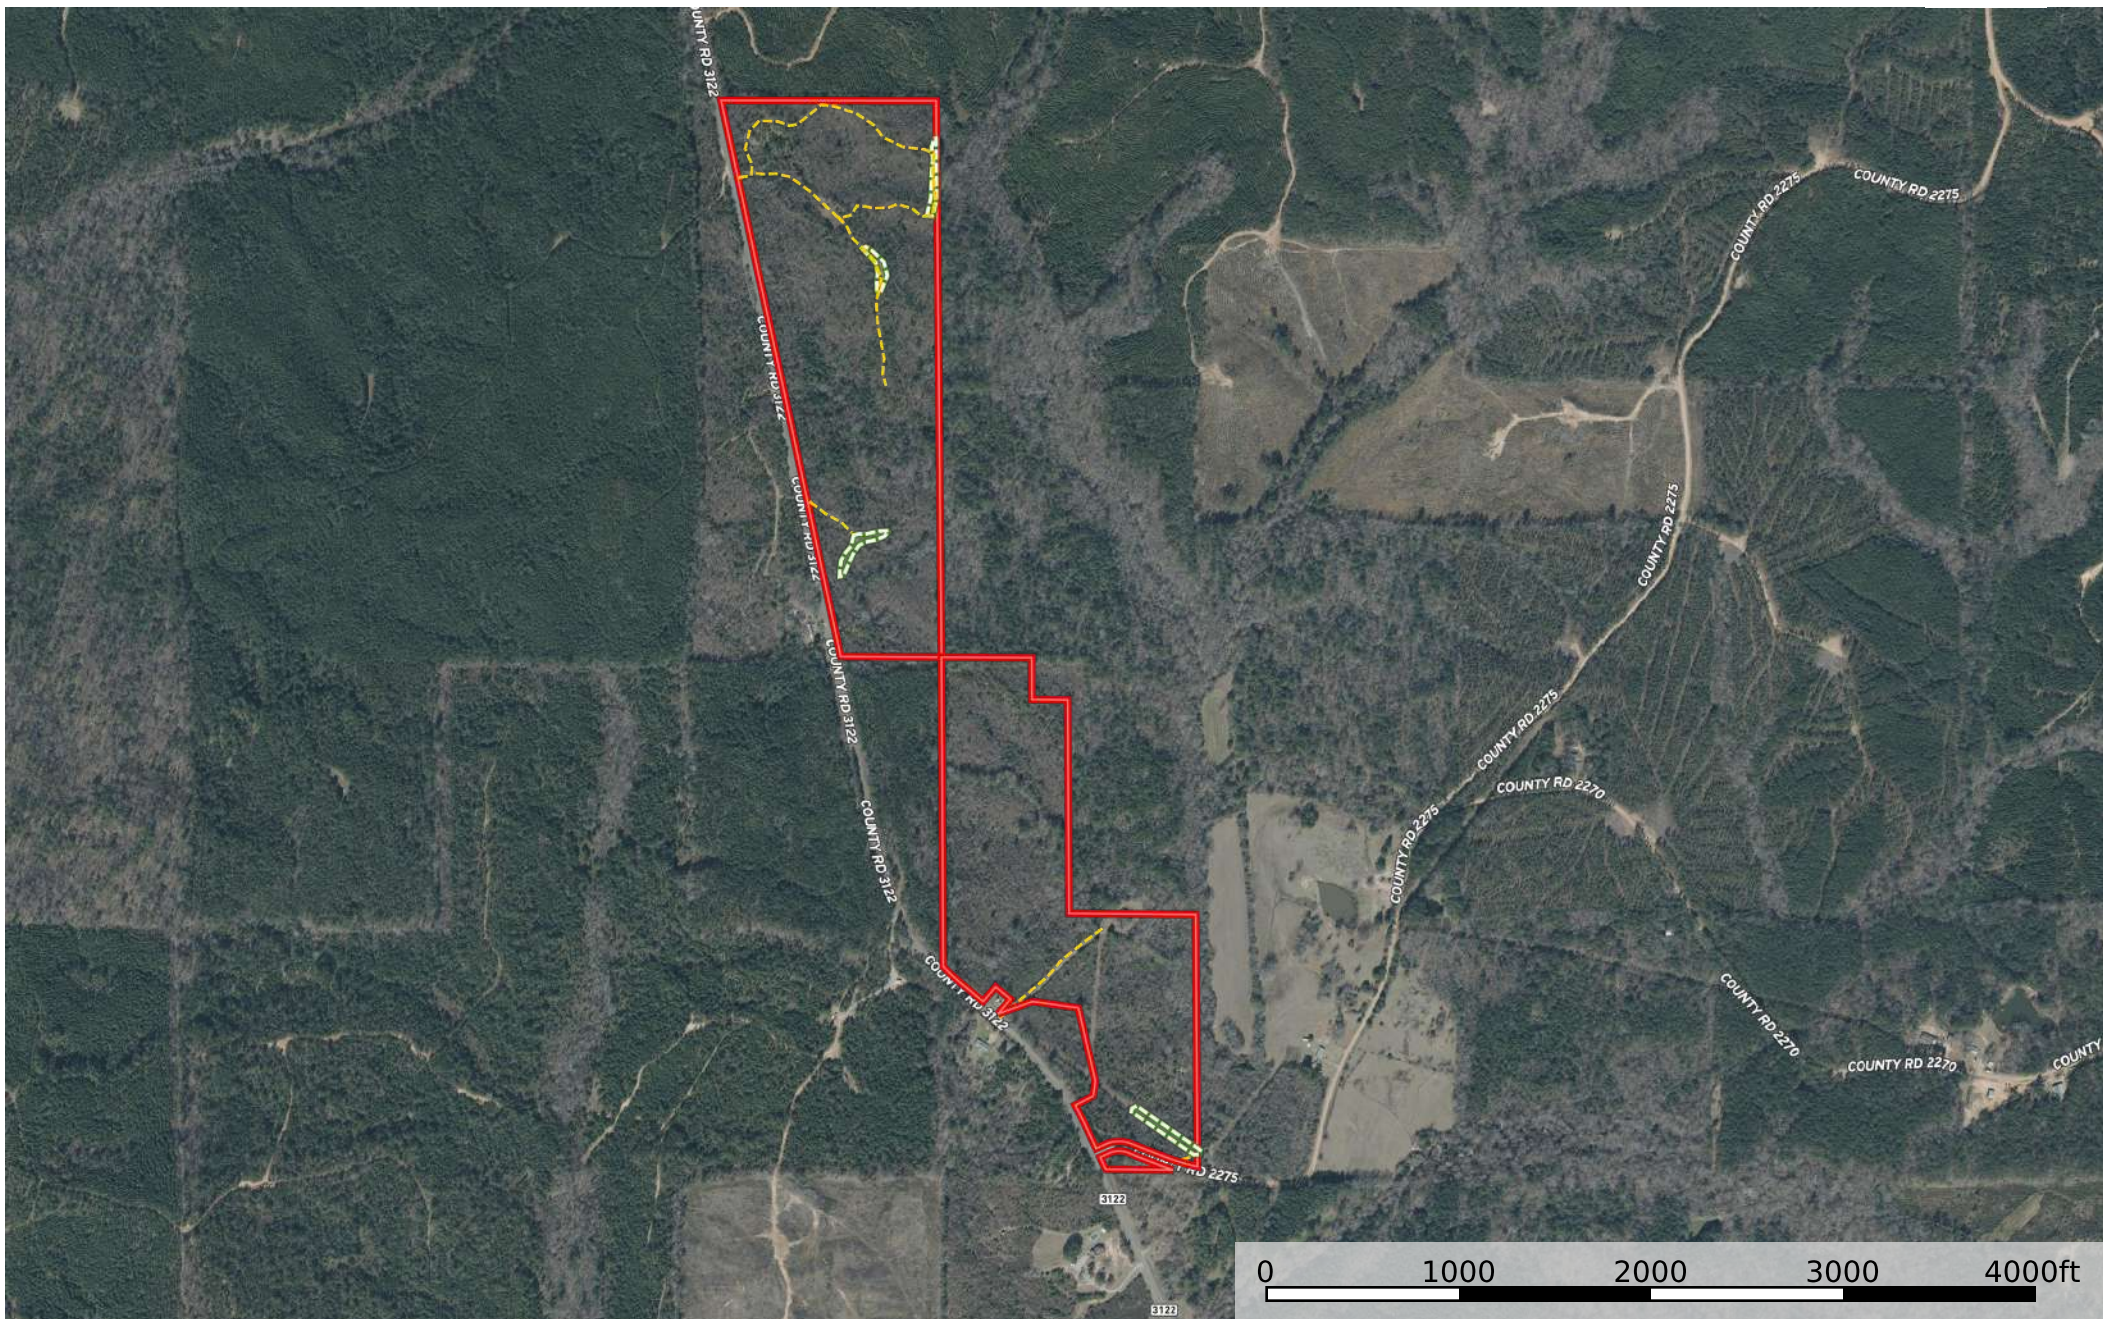

Attala 101 CR3122

Mississippi, 101 AC +/-

--- Road / Trail □ Food Plot □ Boundary

Attala 101 CR3122
Mississippi, 101 AC +/-

- Road / Trail
- ▭ Food Plot
- ▭ Boundary
- ▭ 100 Year Floodplain
- ▭ 500 Year Floodplain
- ▭ Floodway
- ▭ Special
- ▭ Unmapped/ Not Included

Attala 101 CR3122

Mississippi, 101 AC +/-

--- Road / Trail □ Food Plot □ Boundary