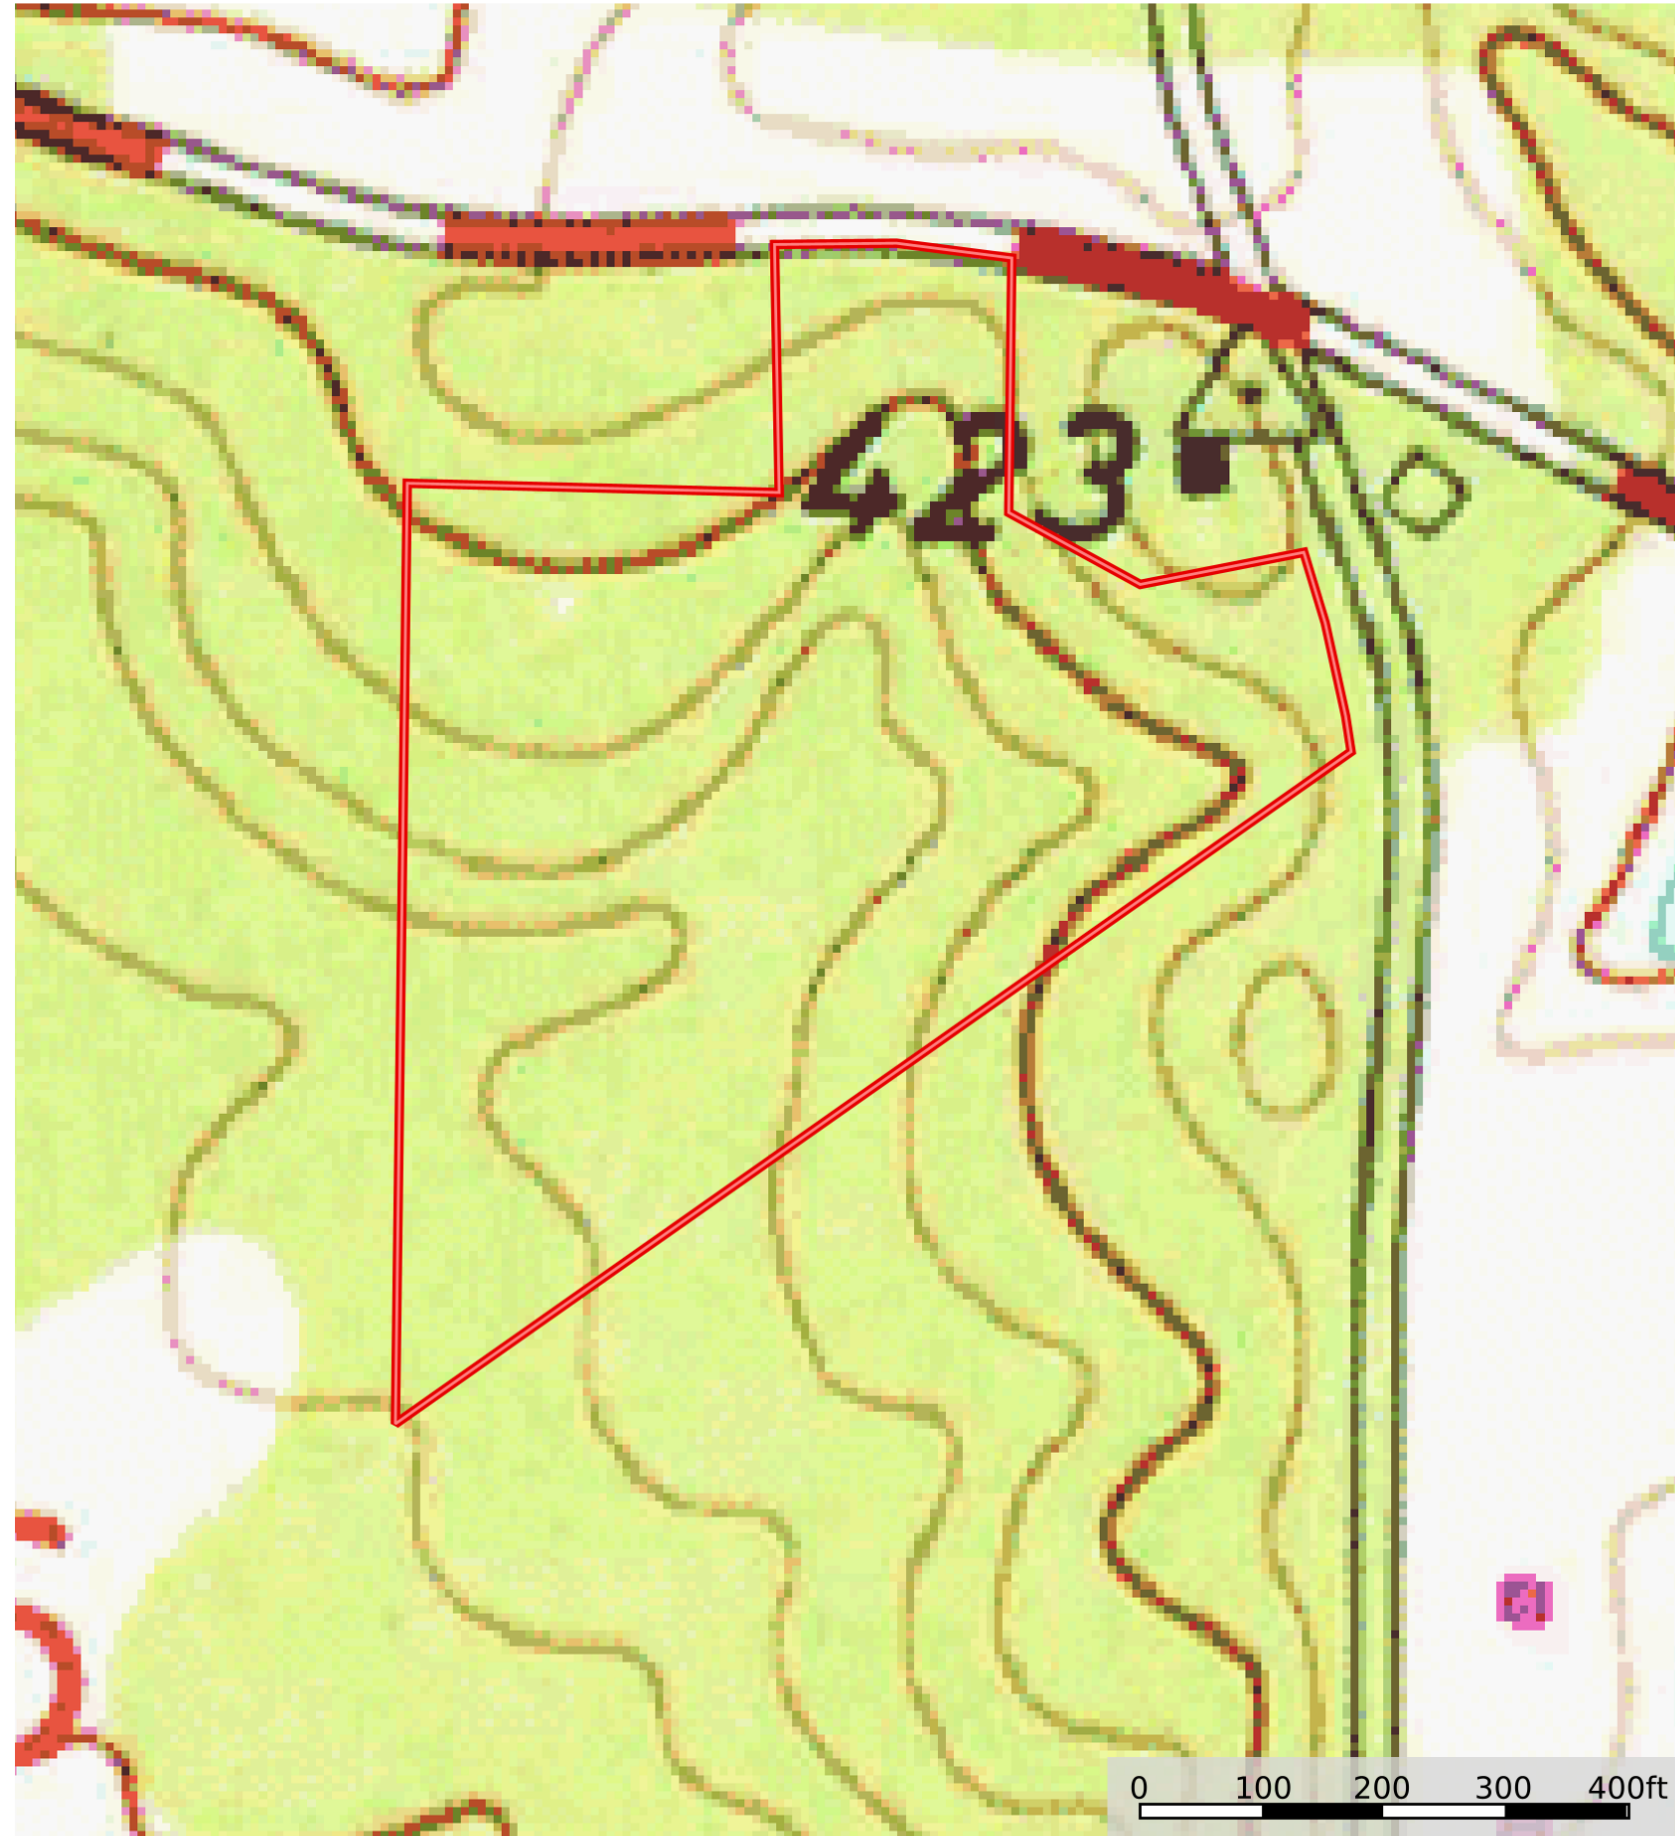

Rankin.9.Coyote
Mississippi, AC +/-

 Boundary

Rankin.9.Coyote
Mississippi, AC +/-

 Boundary

Rankin.9.6.Coyote
Mississippi, AC +/-

- Boundary
- 100 Year Floodplain
- 500 Year Floodplain
- Floodway
- Special
- Unmapped/ Not Included