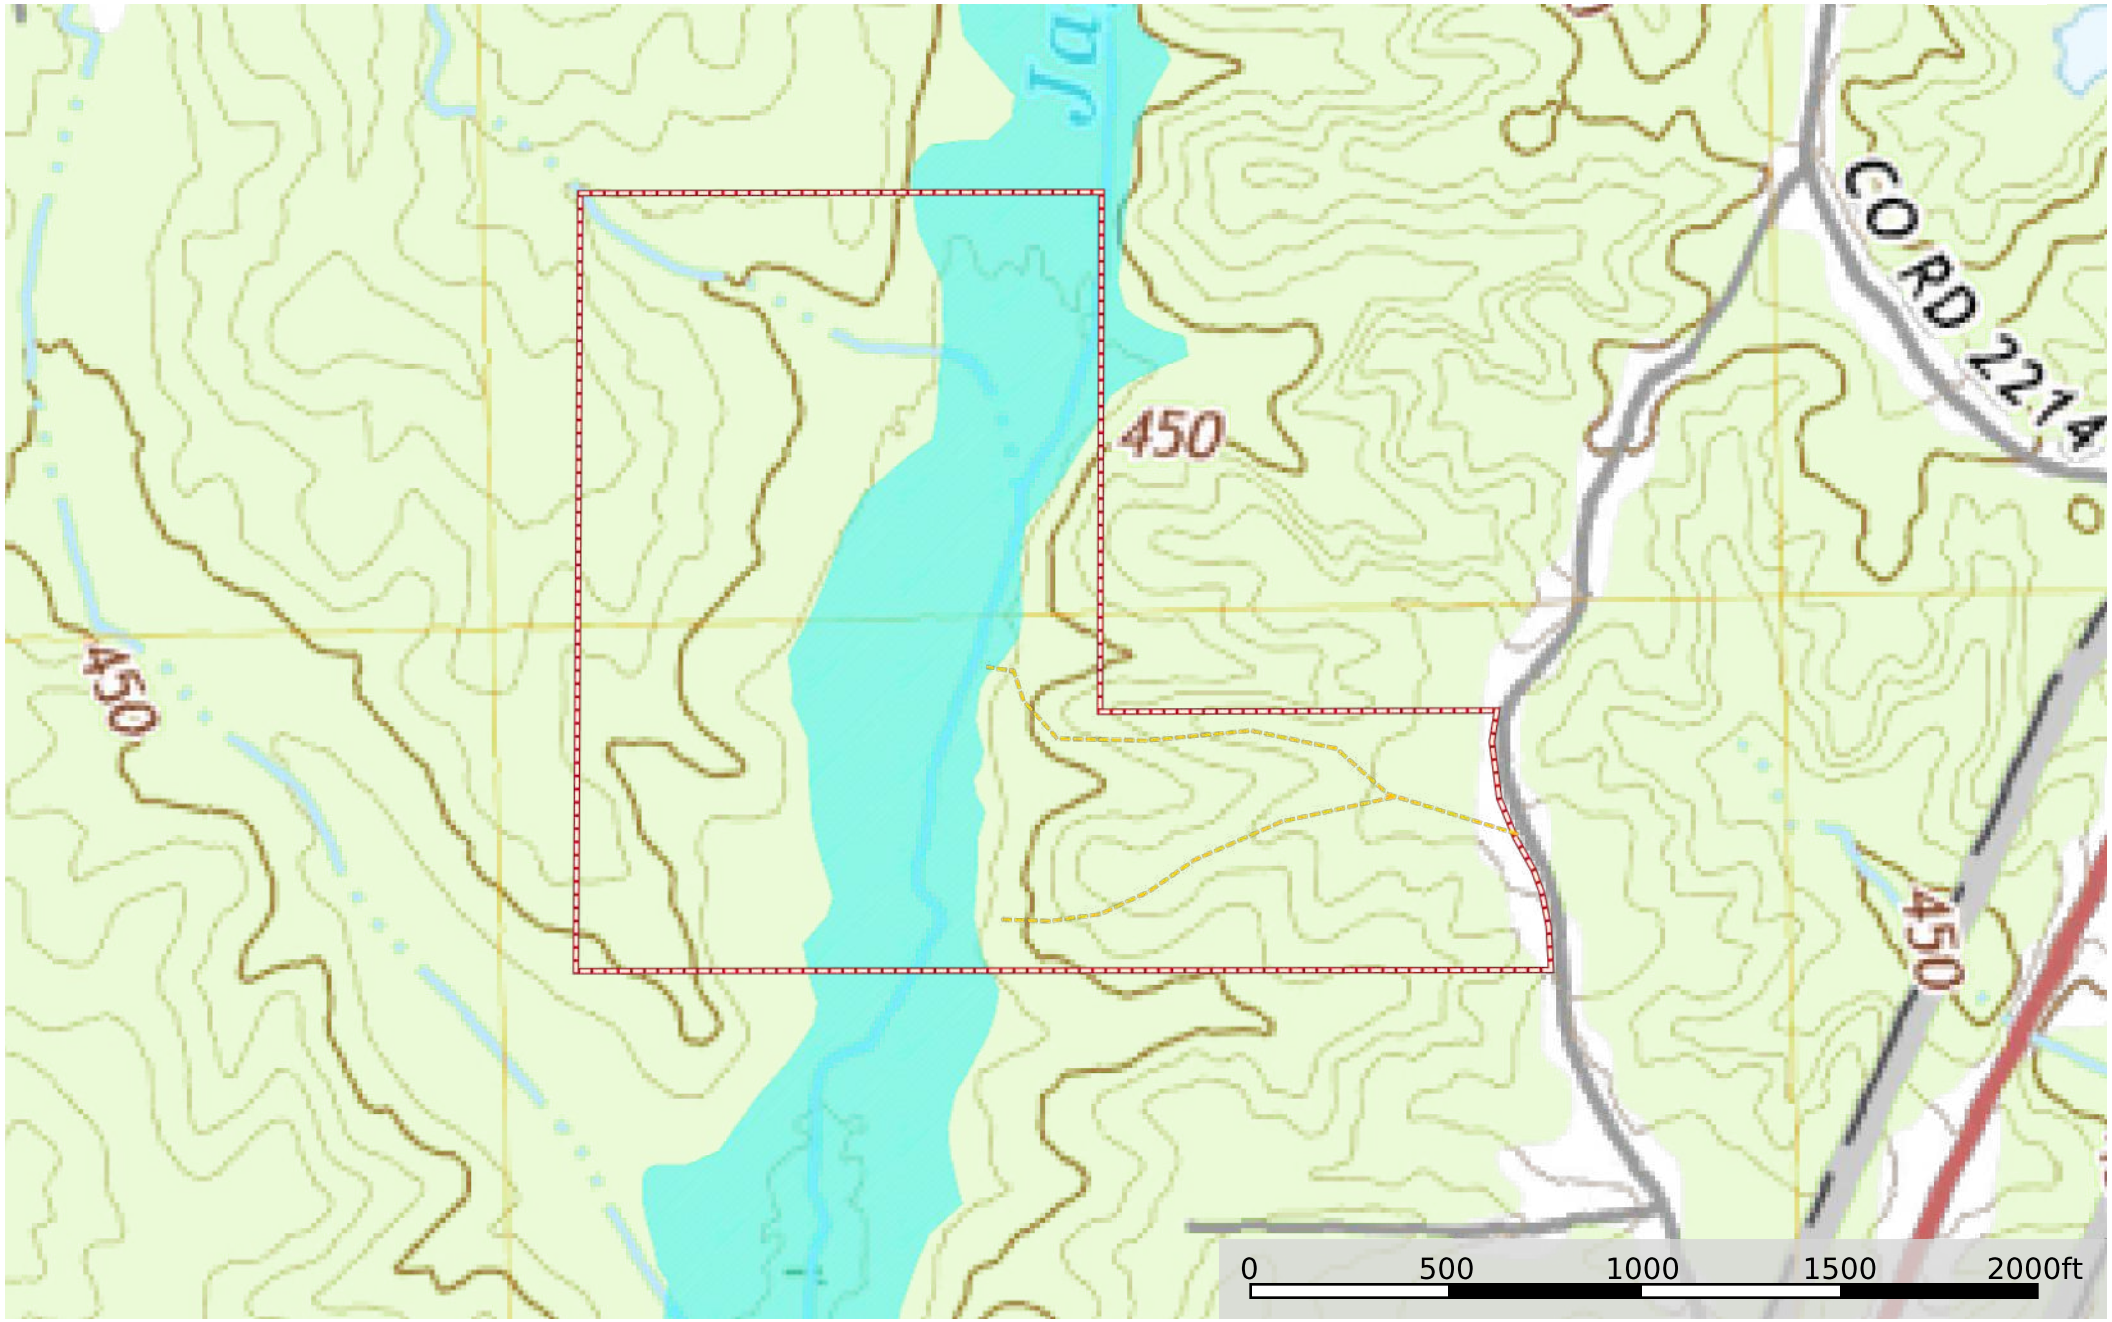

# Attala 76 CR 2215

Attala County, Mississippi, 76 AC +/-

--- Road / Trail    □ Boundary

**Attala 76 CR 2215**  
Attala County, Mississippi, 76 AC +/-

- Road / Trail
- Boundary
- 100 Year Floodplain
- 500 Year Floodplain
- Floodway
- Special
- Unmapped/ Not Included

# Attala 76 CR 2215

Attala County, Mississippi, 76 AC +/-

--- Road / Trail    □ Boundary