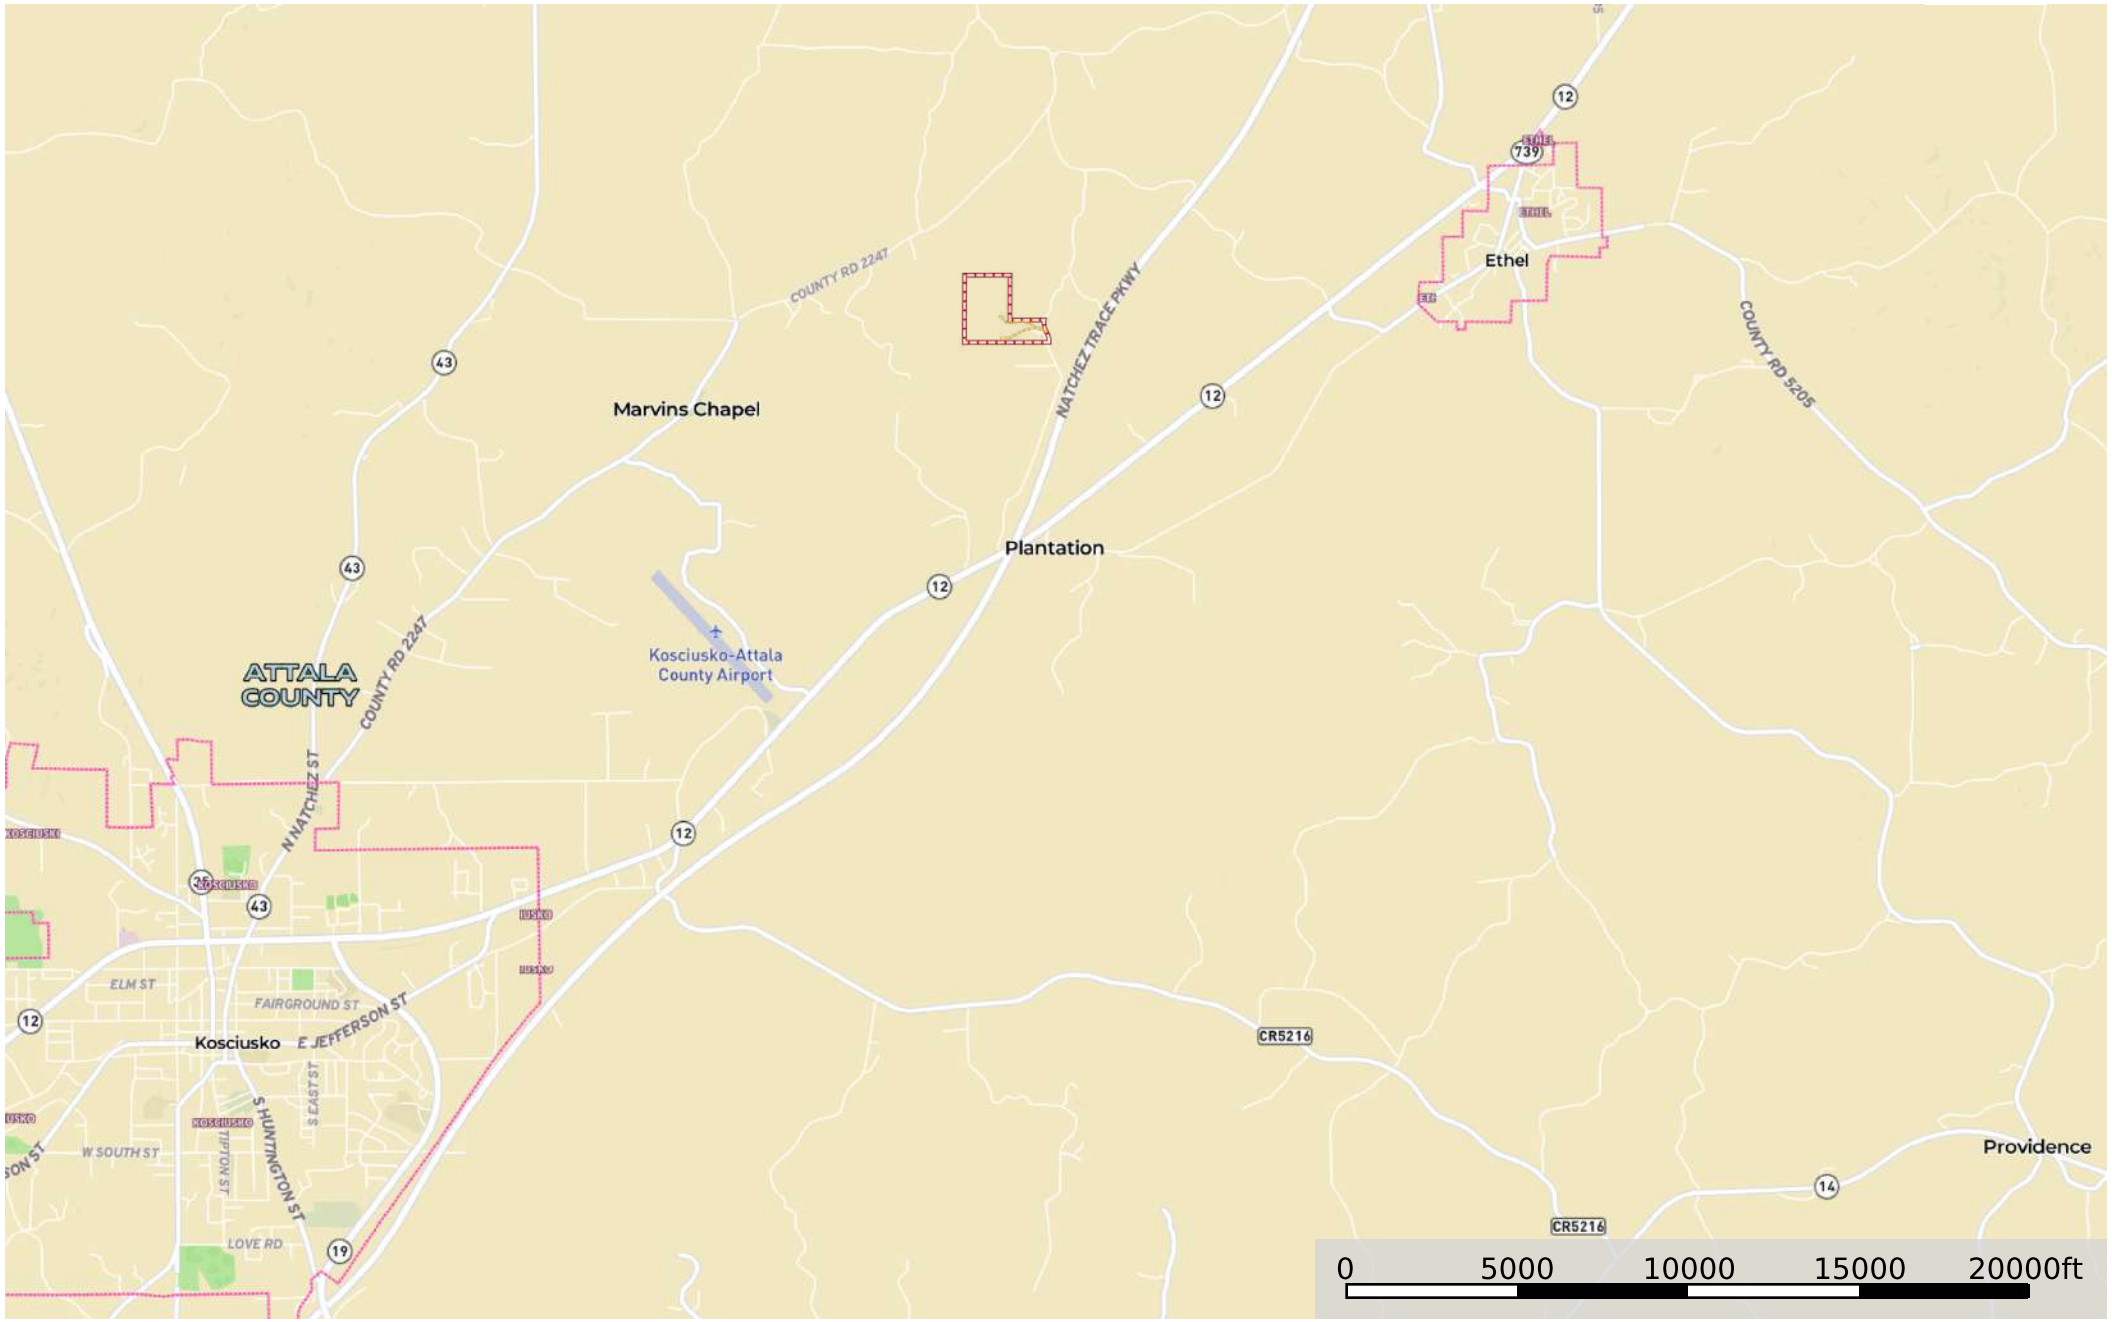

# Attala 76 CR 2215

Attala County, Mississippi, 76 AC +/-

--- Road / Trail    □ Boundary

**Attala 76 CR 2215**  
Attala County, Mississippi, 76 AC +/-

- Road / Trail
- Boundary
- 100 Year Floodplain
- 500 Year Floodplain
- Floodway
- Special
- Unmapped/ Not Included

# Attala 76 CR 2215

Attala County, Mississippi, 76 AC +/-

--- Road / Trail    □ Boundary