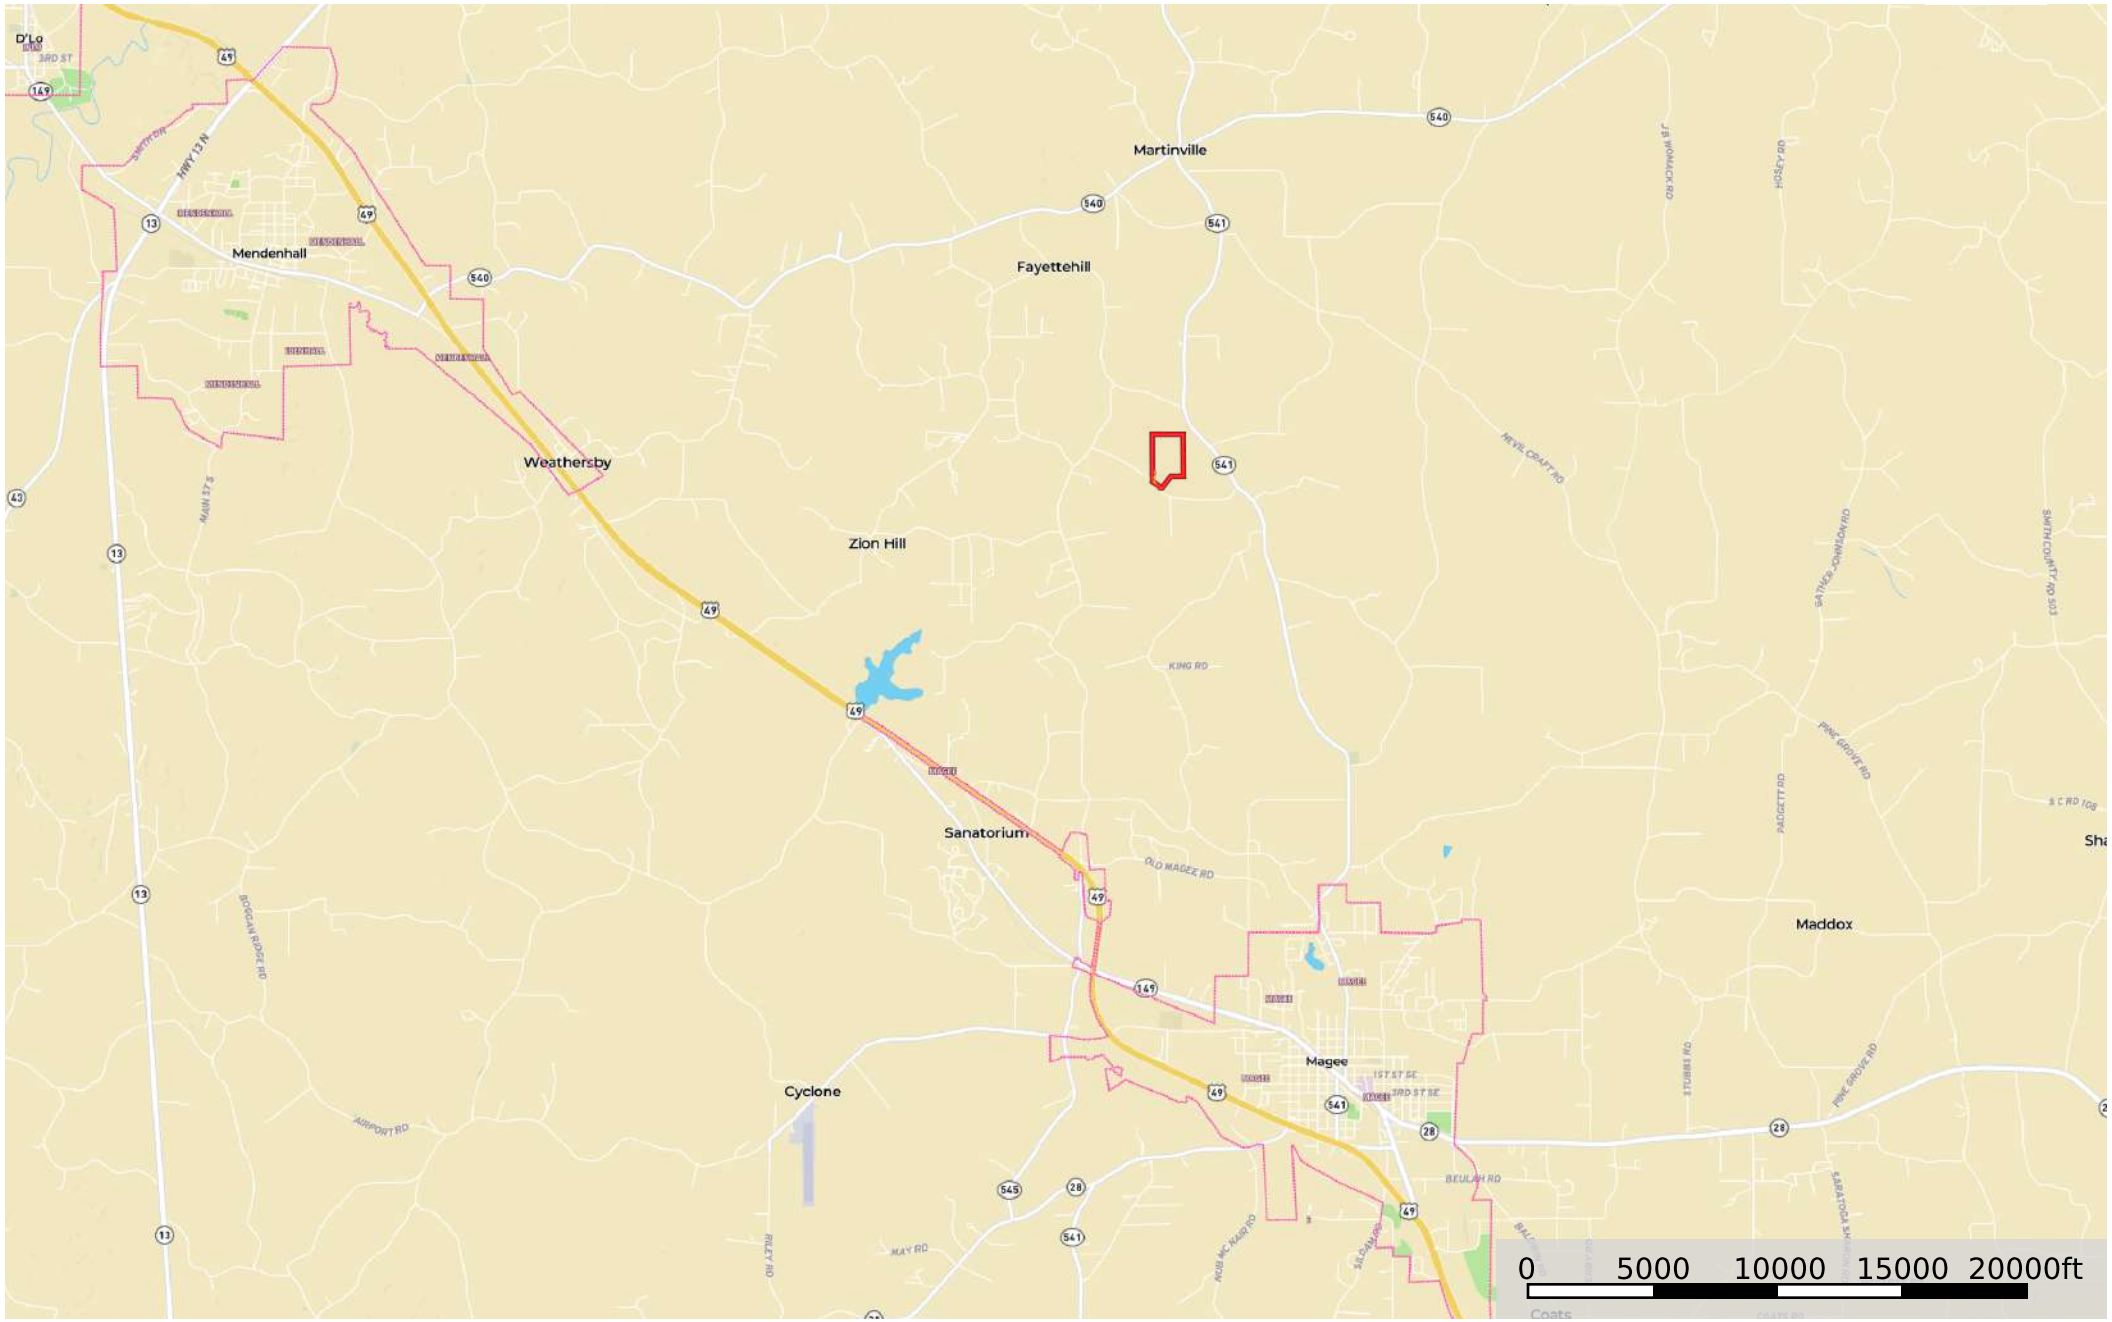

Simpson 52 Chess Warren Rd

Simpson County, Mississippi, 52 AC +/-

--- Road / Trail □ Boundary

Simpson 52 Chess Warren Rd
Simpson County, Mississippi, 52 AC +/-

--- Road / Trail □ Boundary

Simpson 52 Chess Warren Rd

Simpson County, Mississippi, 52 AC +/-

--- Road / Trail □ Boundary