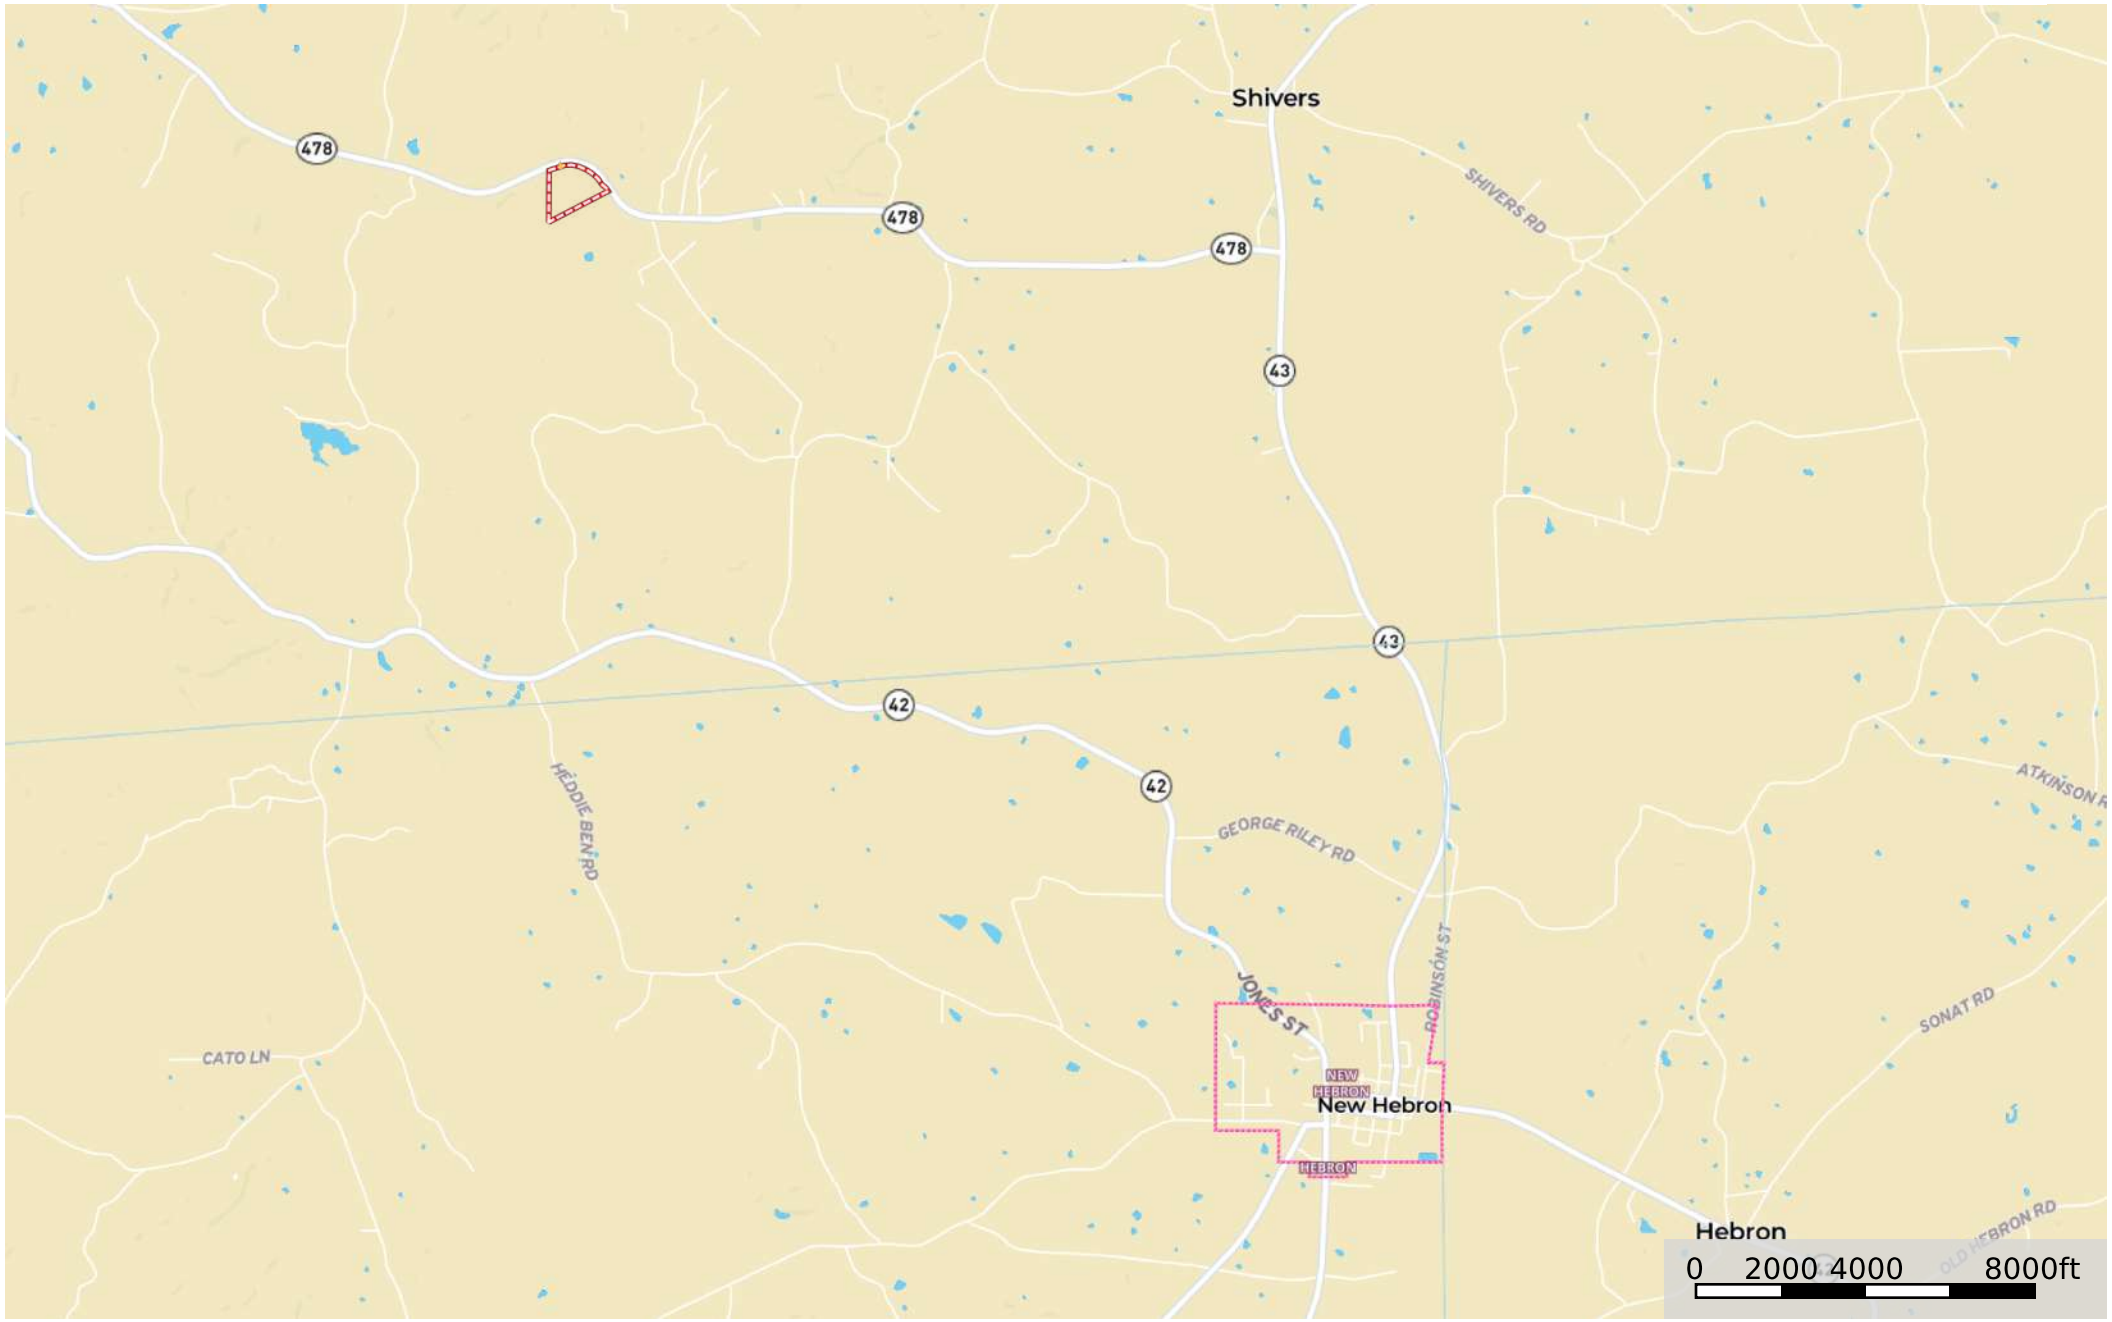

# Simpson 26 Hwy 478

Simpson County, Mississippi, 26 AC +/-

--- Road / Trail    □ Boundary

**Simpson 26 Hwy 478**  
Simpson County, Mississippi, 26 AC +/-

--- Road / Trail    ▭ Boundary

# Simpson 26 Hwy 478

Simpson County, Mississippi, 26 AC +/-

--- Road / Trail    □ Boundary