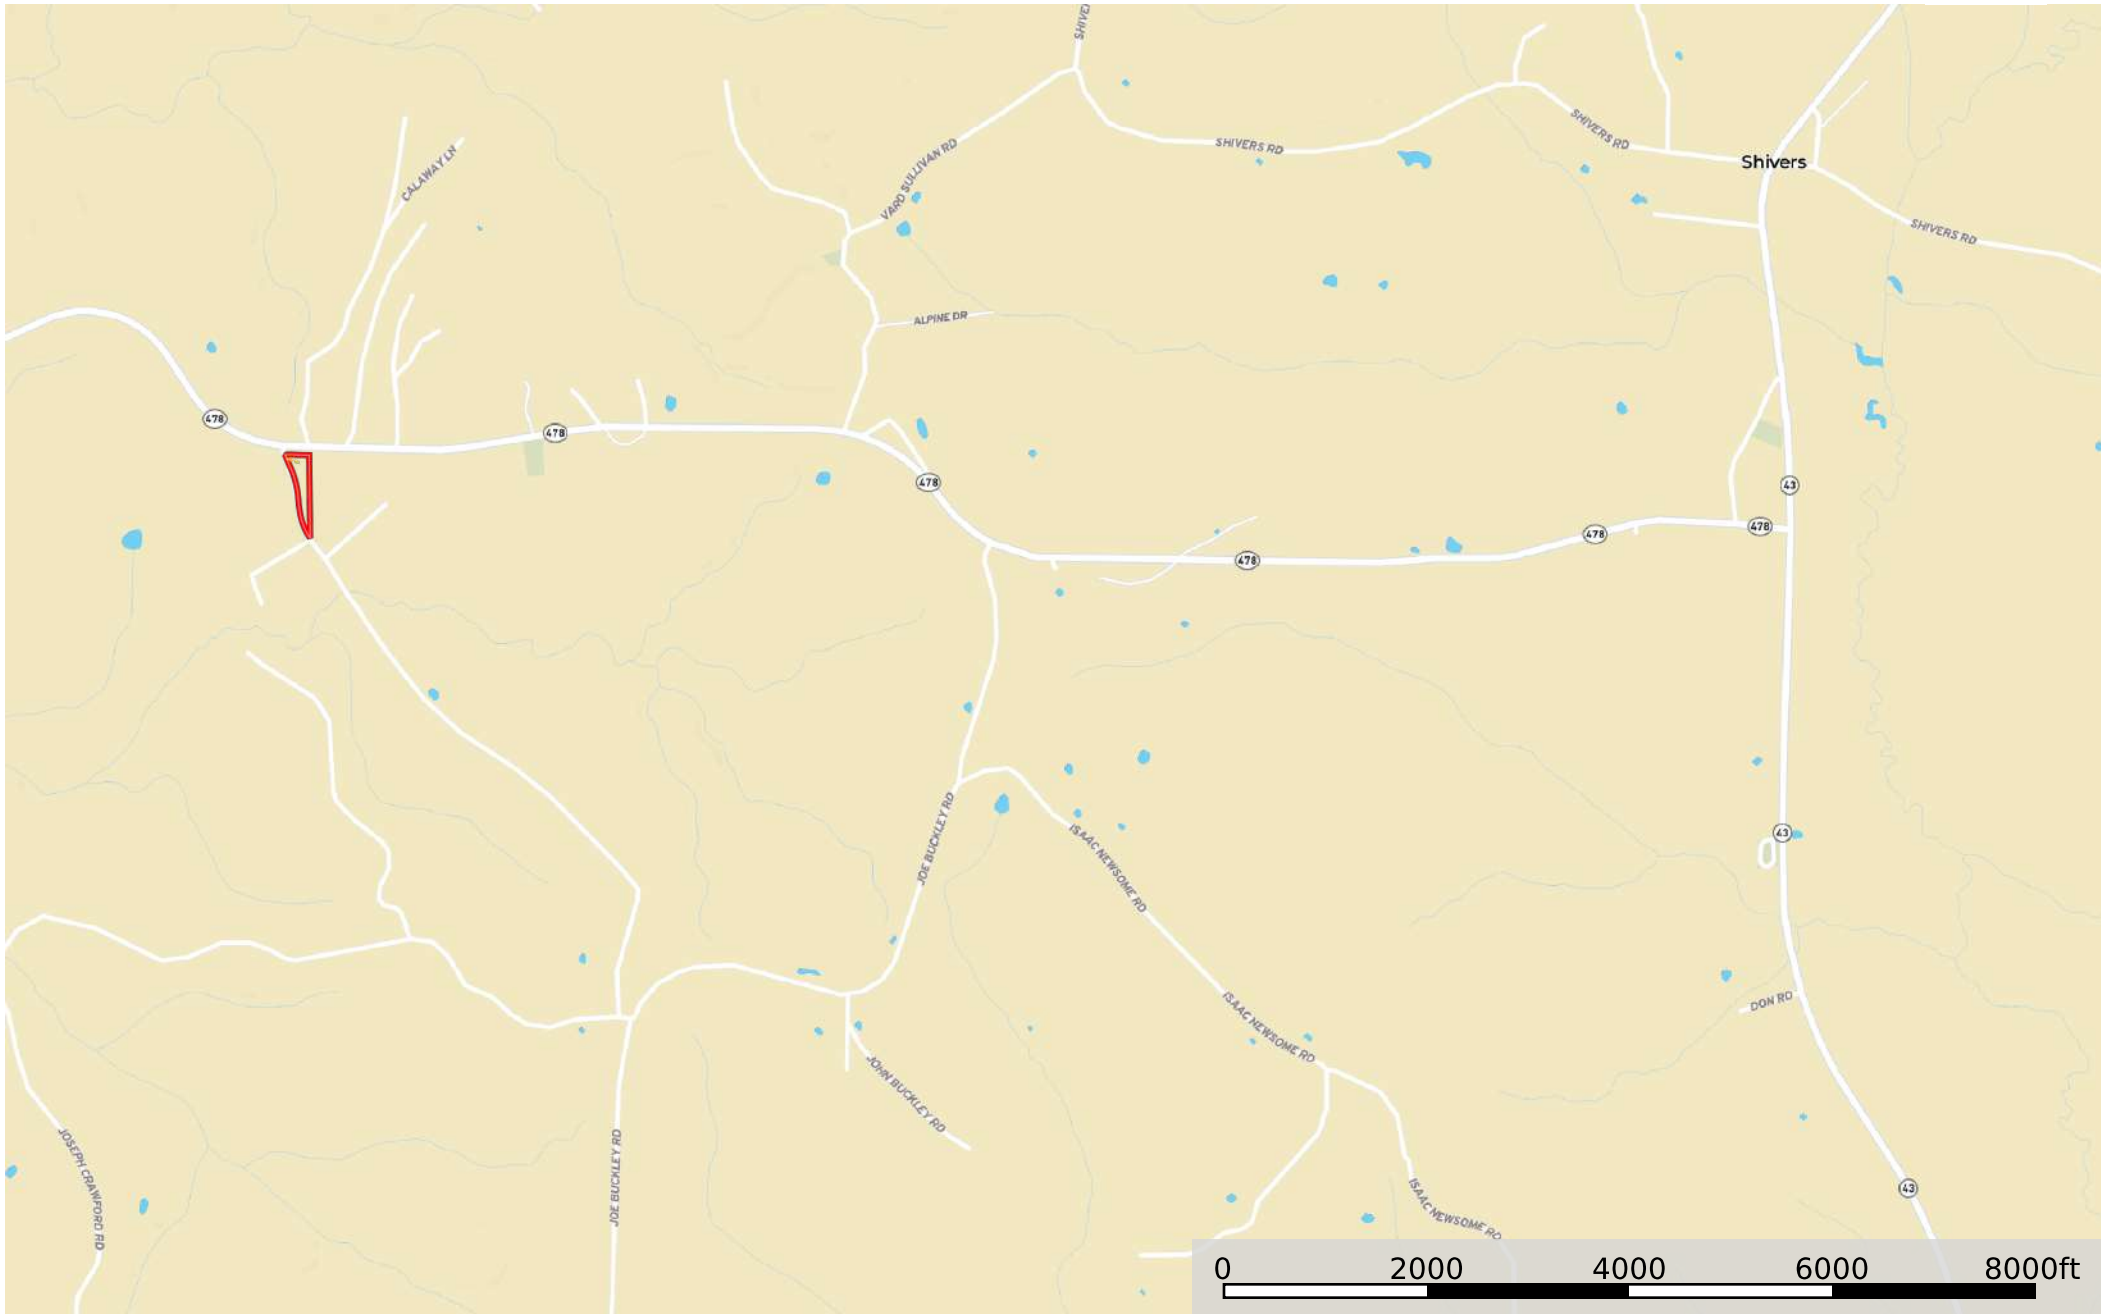

# Simpson 2 Hwy 478

Simpson County, Mississippi, 2 AC +/-

--- Road / Trail    □ Boundary

**Simpson 2 Hwy 478**  
Simpson County, Mississippi, 2 AC +/-

--- Road / Trail    □ Boundary

# Simpson 2 Hwy 478

Simpson County, Mississippi, 2 AC +/-

--- Road / Trail    □ Boundary