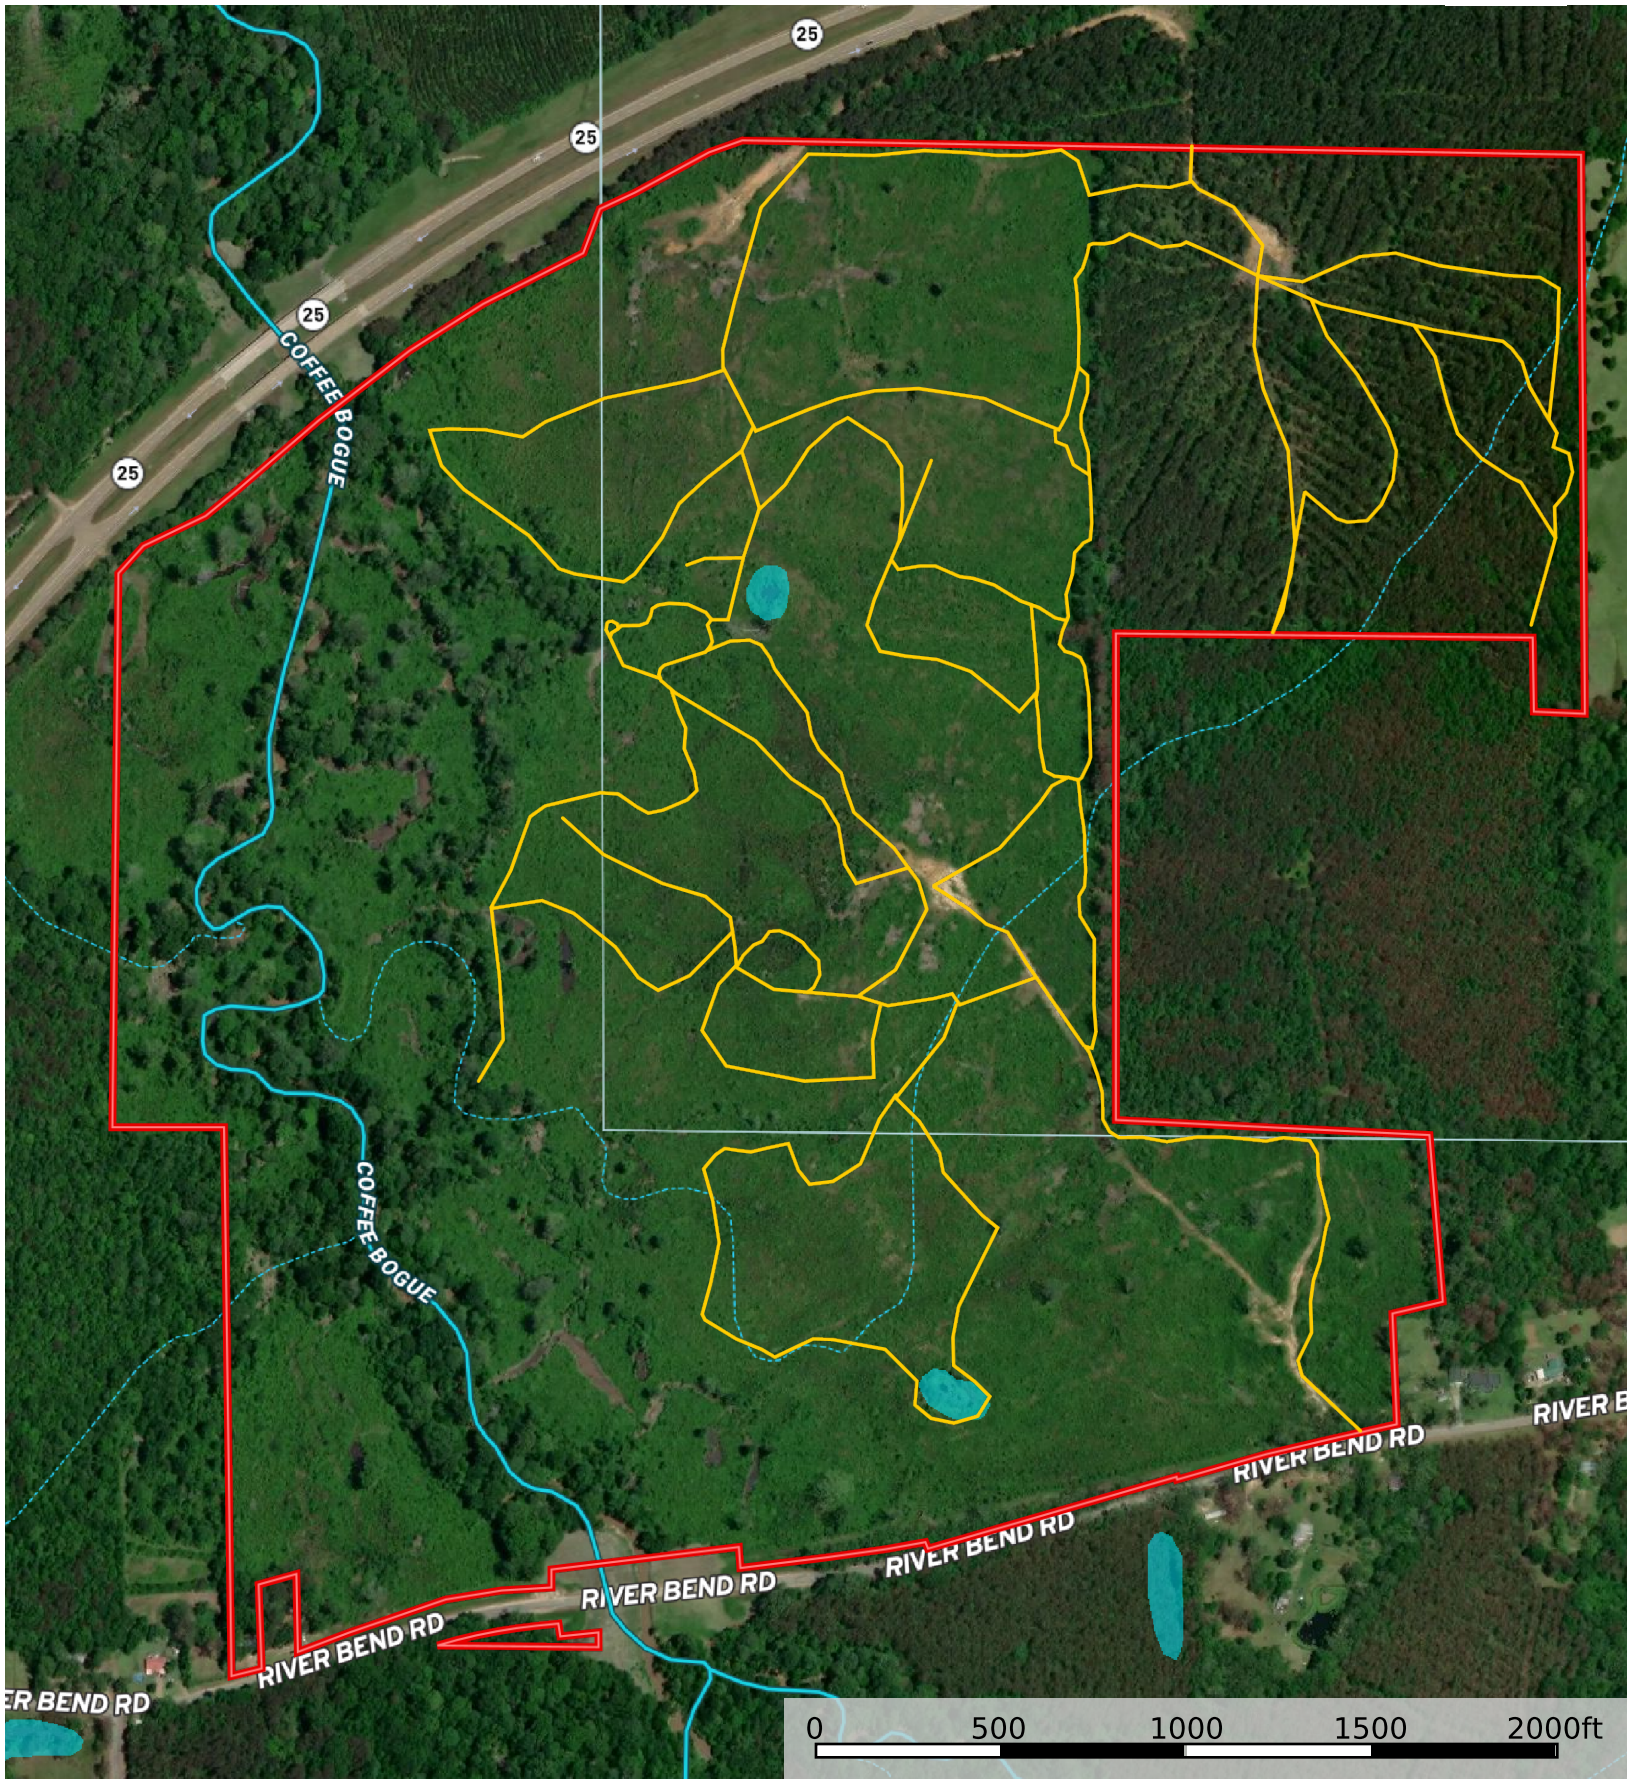

Leake Scott.263.Rigdon
Mississippi, 263 AC +/-

- Primary Road
- Boundary
- Stream, Intermittent
- River/Creek
- Water Body