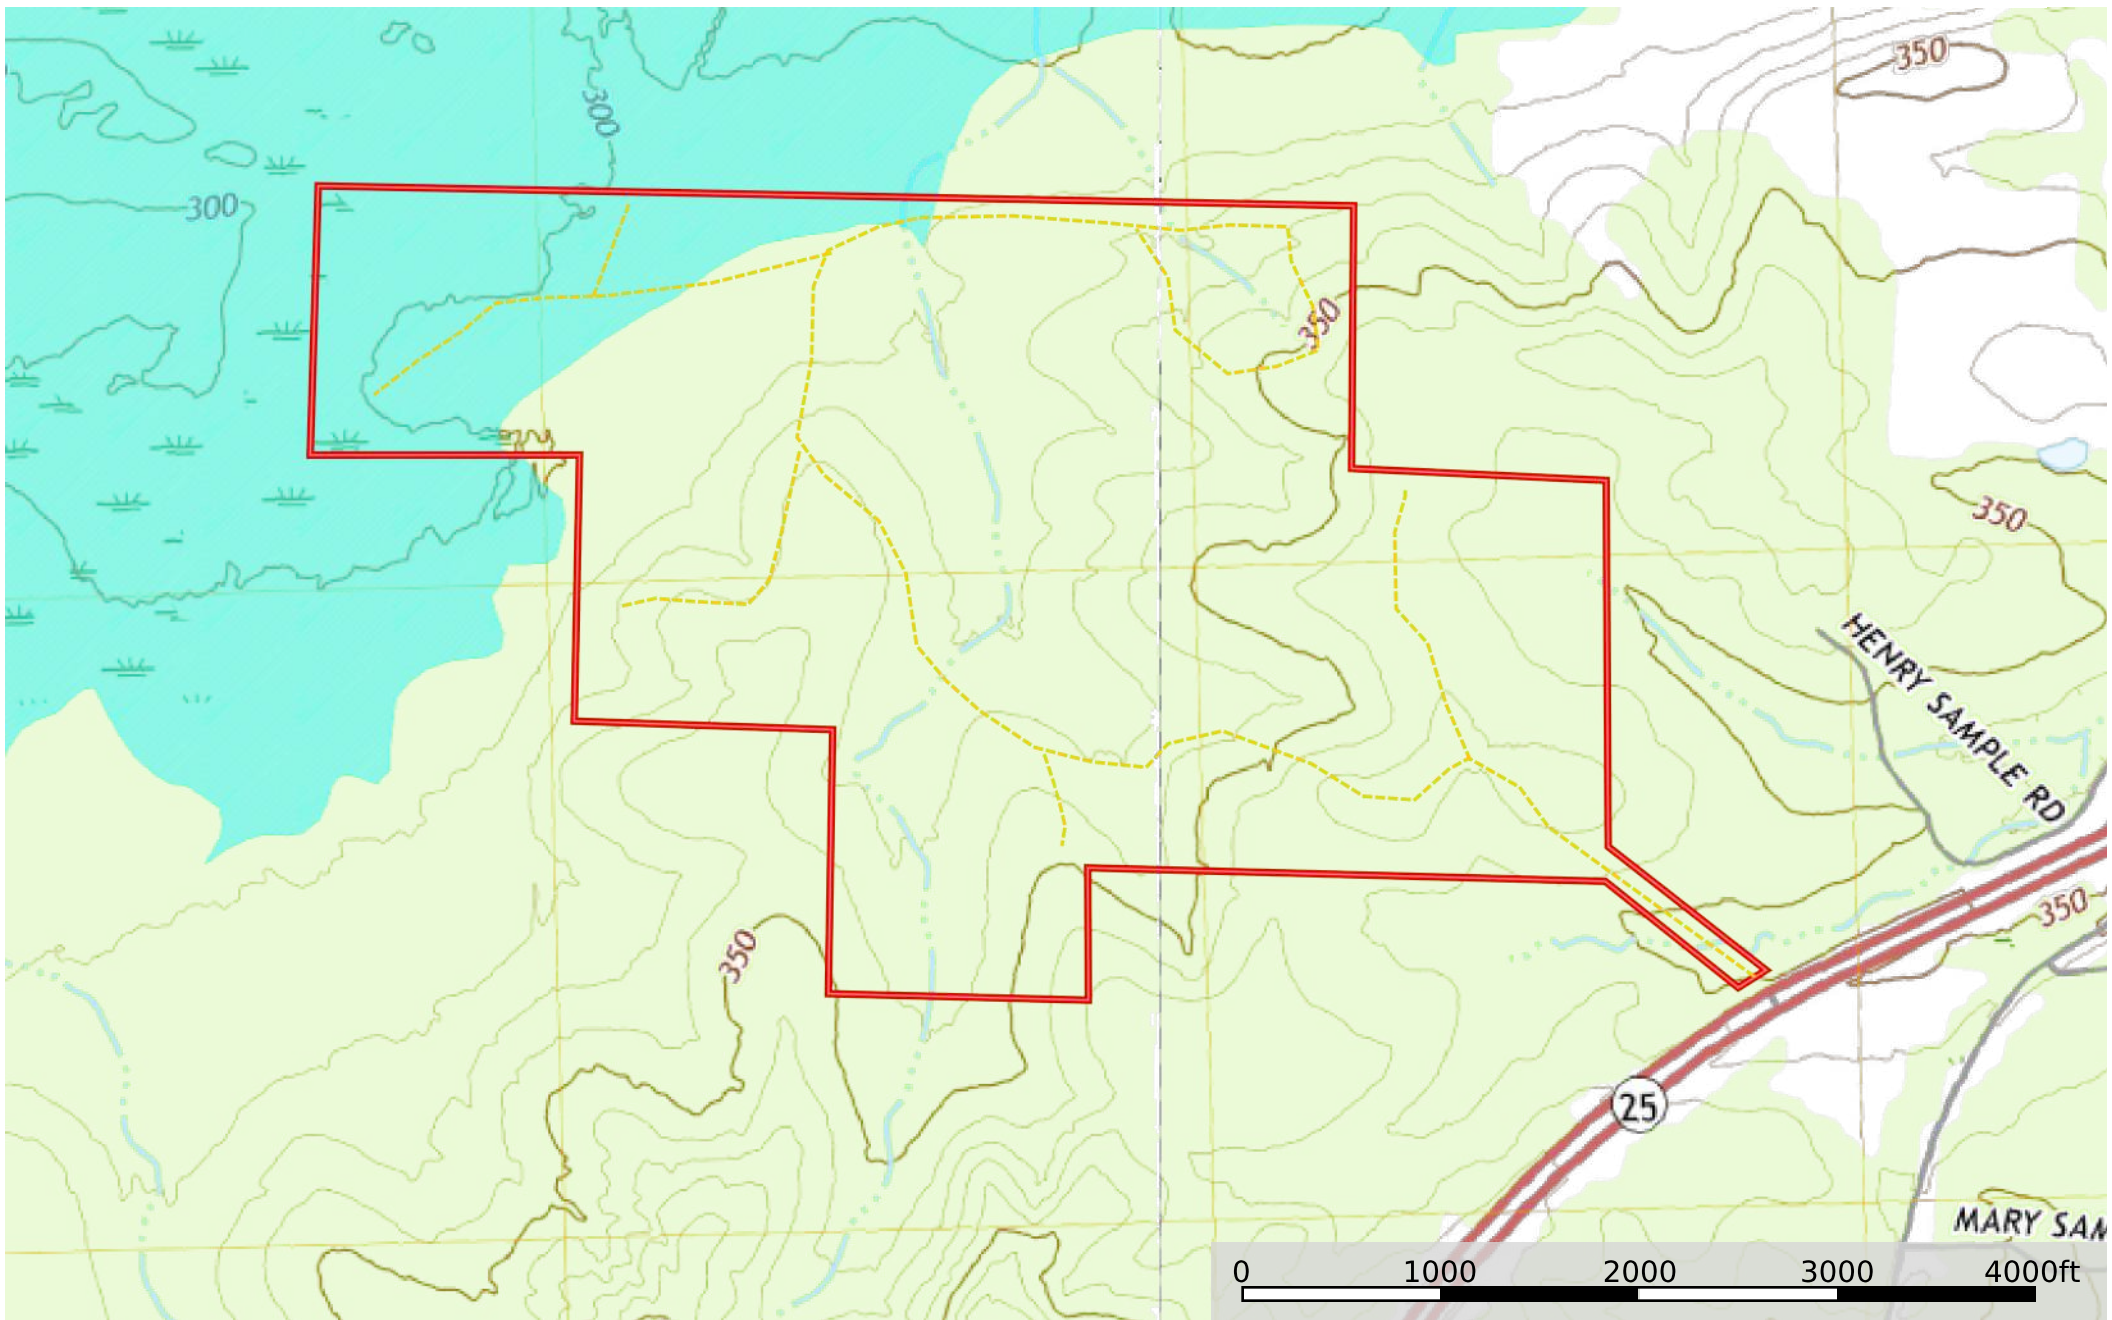

Rankin 400 Hwy 25

Rankin County, Mississippi, 400 AC +/-

--- Road / Trail □ Boundary

Rankin 400 Hwy 25

Rankin County, Mississippi, 400 AC +/-

- Road / Trail
- Boundary
- 100 Year Floodplain
- 500 Year Floodplain
- Floodway
- Special
- Unmapped/ Not Included

Rankin 400 Hwy 25

Rankin County, Mississippi, 400 AC +/-

- Road / Trail
- Boundary
- 100 Year Floodplain
- 500 Year Floodplain
- Floodway
- Special
- Unmapped/ Not Included