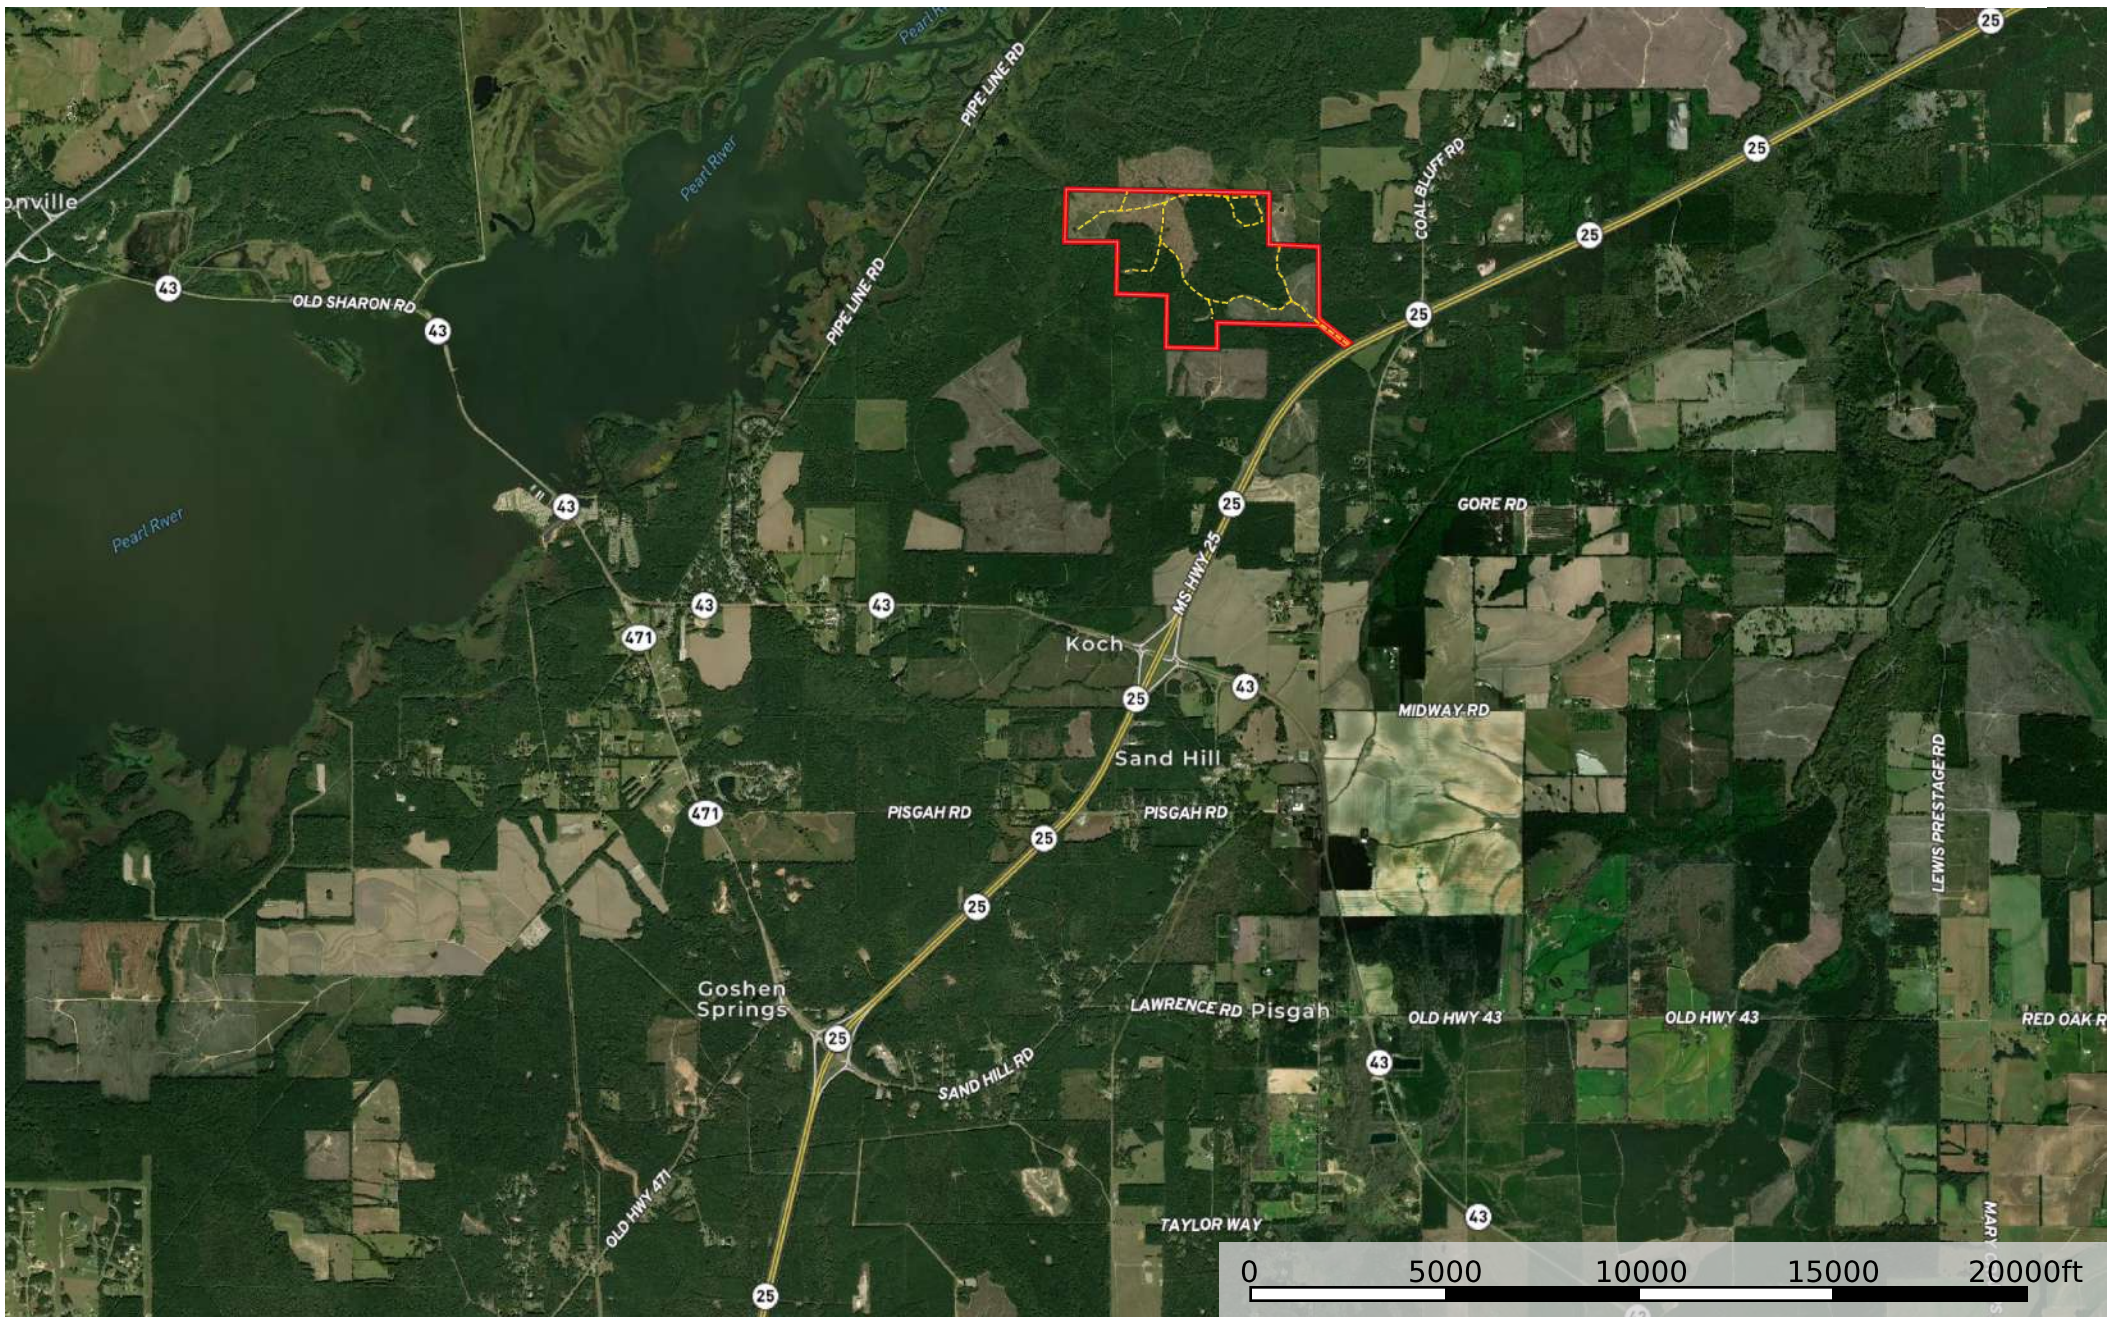

Rankin 400 Hwy 25

Rankin County, Mississippi, 400 AC +/-

--- Road / Trail □ Boundary

Rankin 400 Hwy 25

Rankin County, Mississippi, 400 AC +/-

- Road / Trail
- Boundary
- 100 Year Floodplain
- 500 Year Floodplain
- Floodway
- Special
- Unmapped/ Not Included

Rankin 400 Hwy 25

Rankin County, Mississippi, 400 AC +/-

- Road / Trail
- Boundary
- 100 Year Floodplain
- 500 Year Floodplain
- Floodway
- Special
- Unmapped/ Not Included