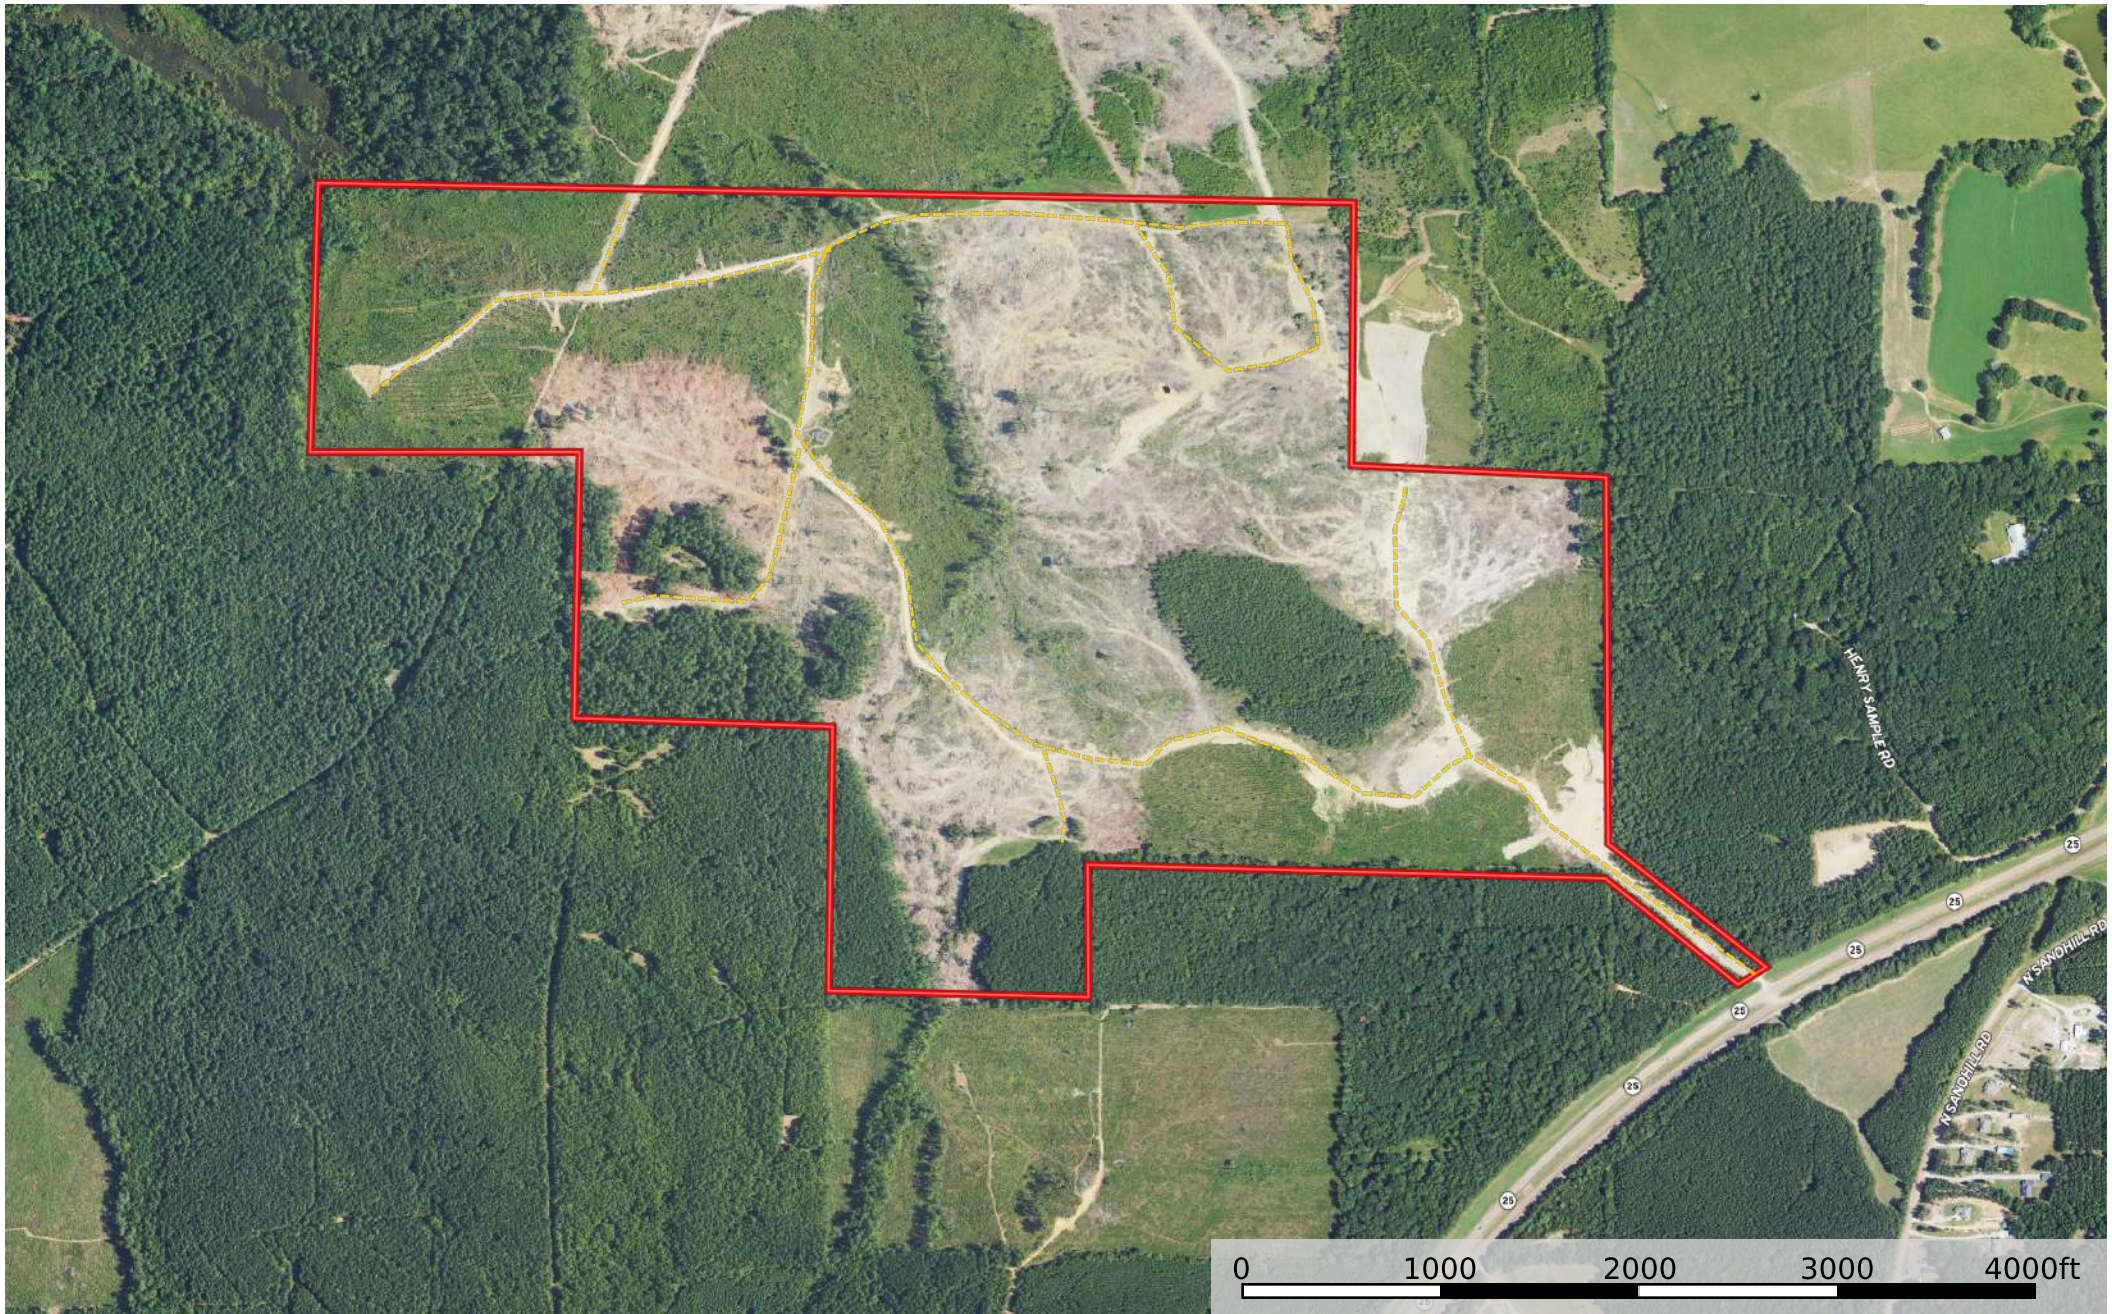

Rankin 400 Hwy 25

Rankin County, Mississippi, 400 AC +/-

--- Road / Trail □ Boundary

Rankin 400 Hwy 25

Rankin County, Mississippi, 400 AC +/-

- Road / Trail
- Boundary
- 100 Year Floodplain
- 500 Year Floodplain
- Floodway
- Special
- Unmapped/ Not Included

Rankin 400 Hwy 25

Rankin County, Mississippi, 400 AC +/-

- Road / Trail
- Boundary
- 100 Year Floodplain
- 500 Year Floodplain
- Floodway
- Special
- Unmapped/ Not Included