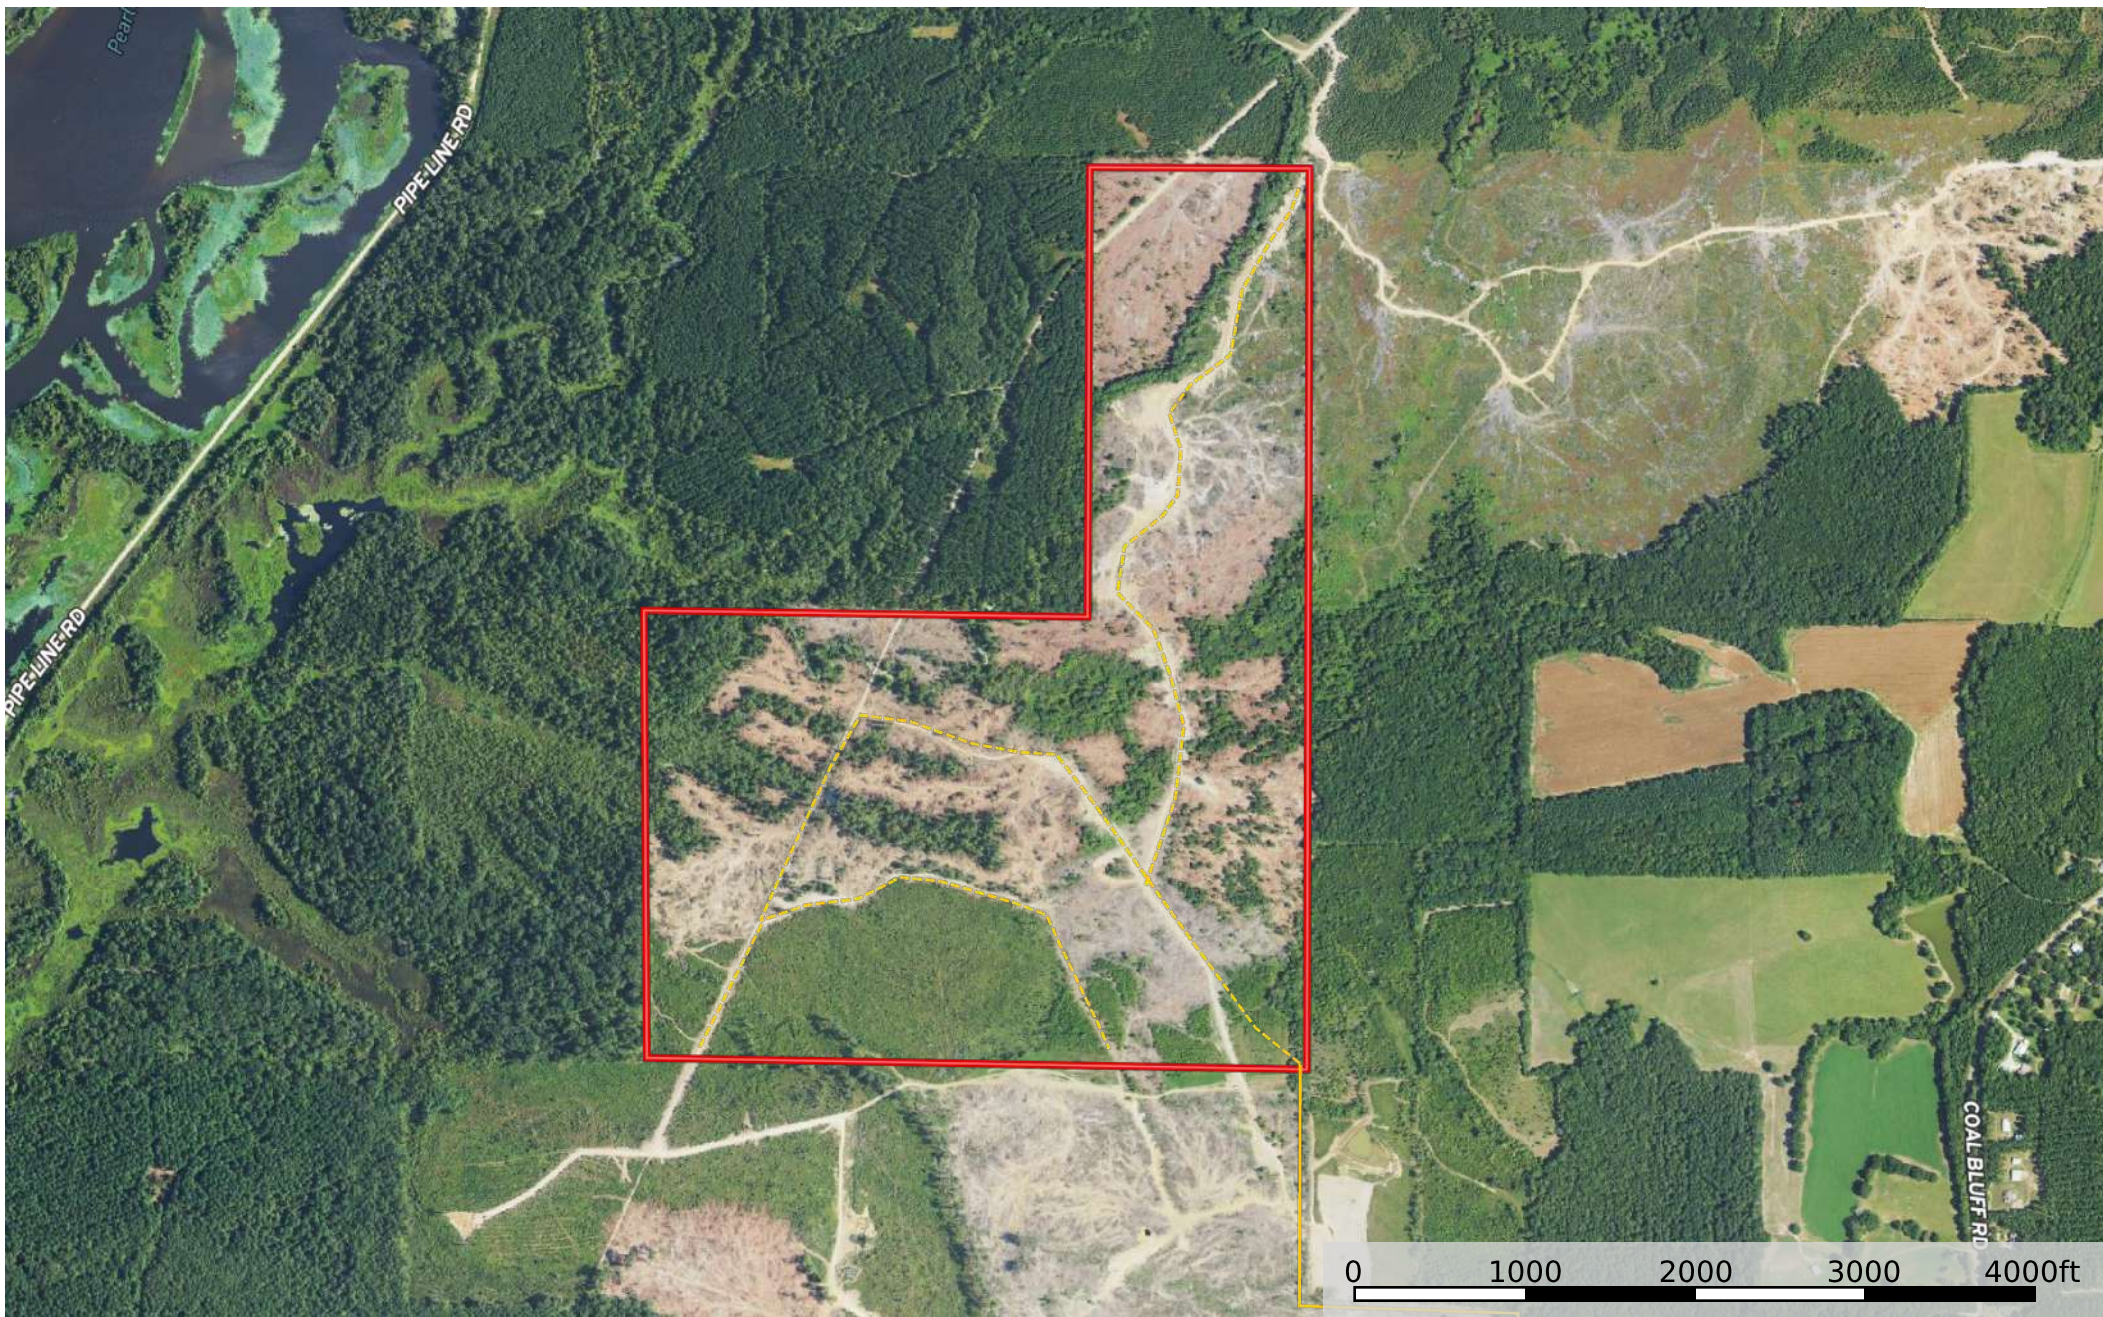

Rankin 313 Hwy 25
Rankin County, Mississippi, 313 AC +/-

Primary Road Road / Trail Boundary

Rankin 313 Hwy 25

Rankin County, Mississippi, 313 AC +/-

Primary Road Road / Trail Boundary

Rankin 313 Hwy 25

Rankin County, Mississippi, 313 AC +/-

- Primary Road
- Road / Trail
- Boundary
- 100 Year Floodplain
- 500 Year Floodplain
- Floodway
- Special
- Unmapped/Not Included

Rankin 313 Hwy 25

Rankin County, Mississippi, 313 AC +/-

Primary Road Road / Trail Boundary