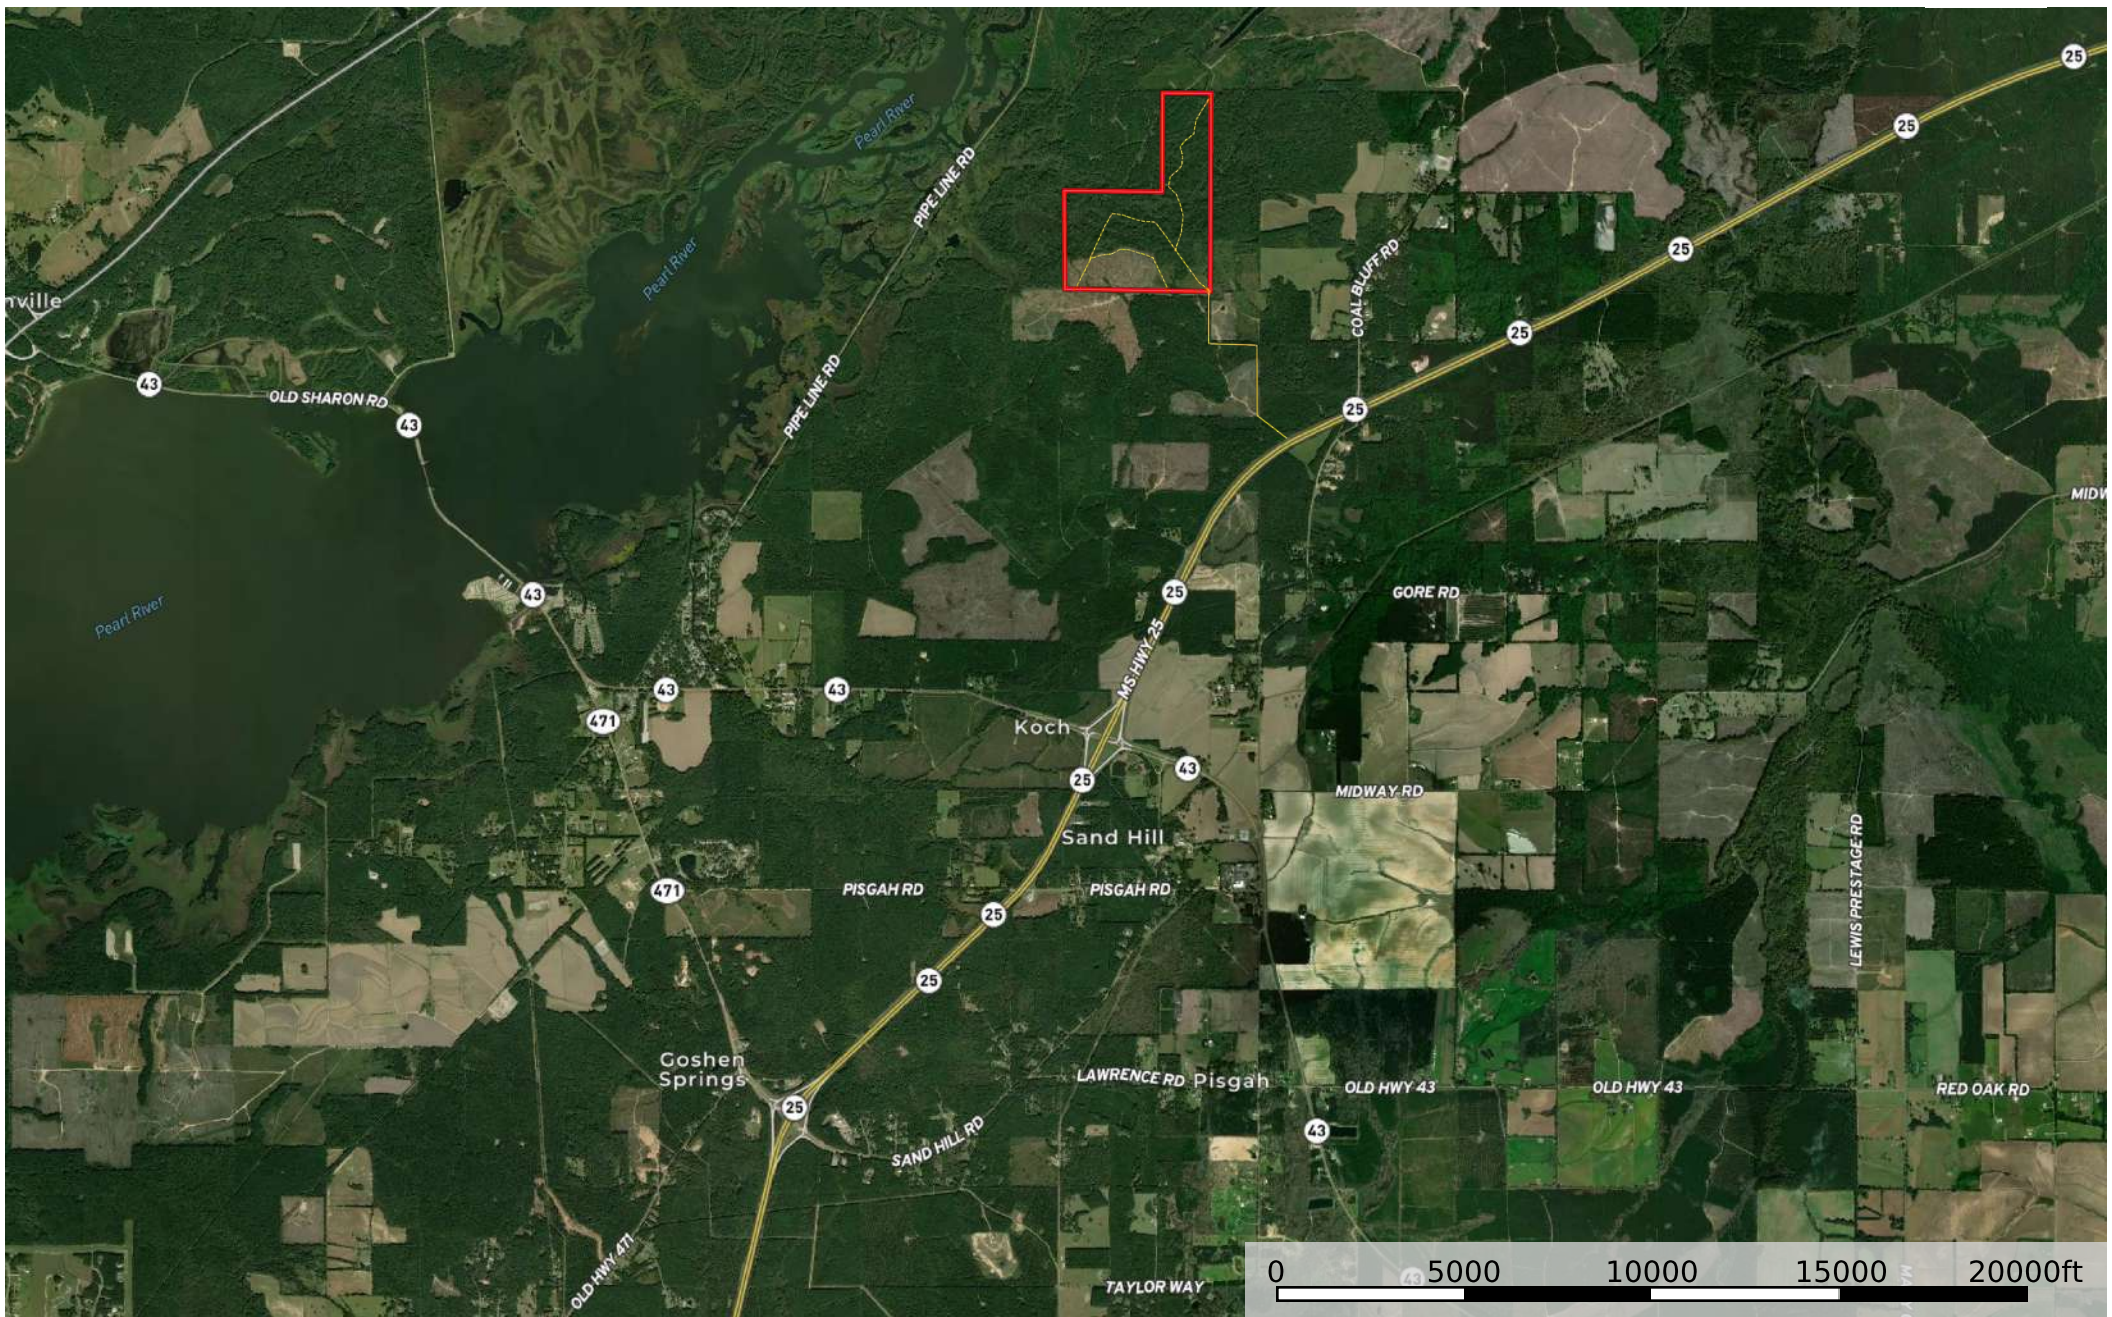

Rankin 313 Hwy 25
Rankin County, Mississippi, 313 AC +/-

Primary Road Road / Trail Boundary

Rankin 313 Hwy 25

Rankin County, Mississippi, 313 AC +/-

Primary Road Road / Trail Boundary

Rankin 313 Hwy 25

Rankin County, Mississippi, 313 AC +/-

- Primary Road
- Road / Trail
- Boundary
- 100 Year Floodplain
- 500 Year Floodplain
- Floodway
- Special
- Unmapped/Not Included

Rankin 313 Hwy 25

Rankin County, Mississippi, 313 AC +/-

Primary Road Road / Trail Boundary