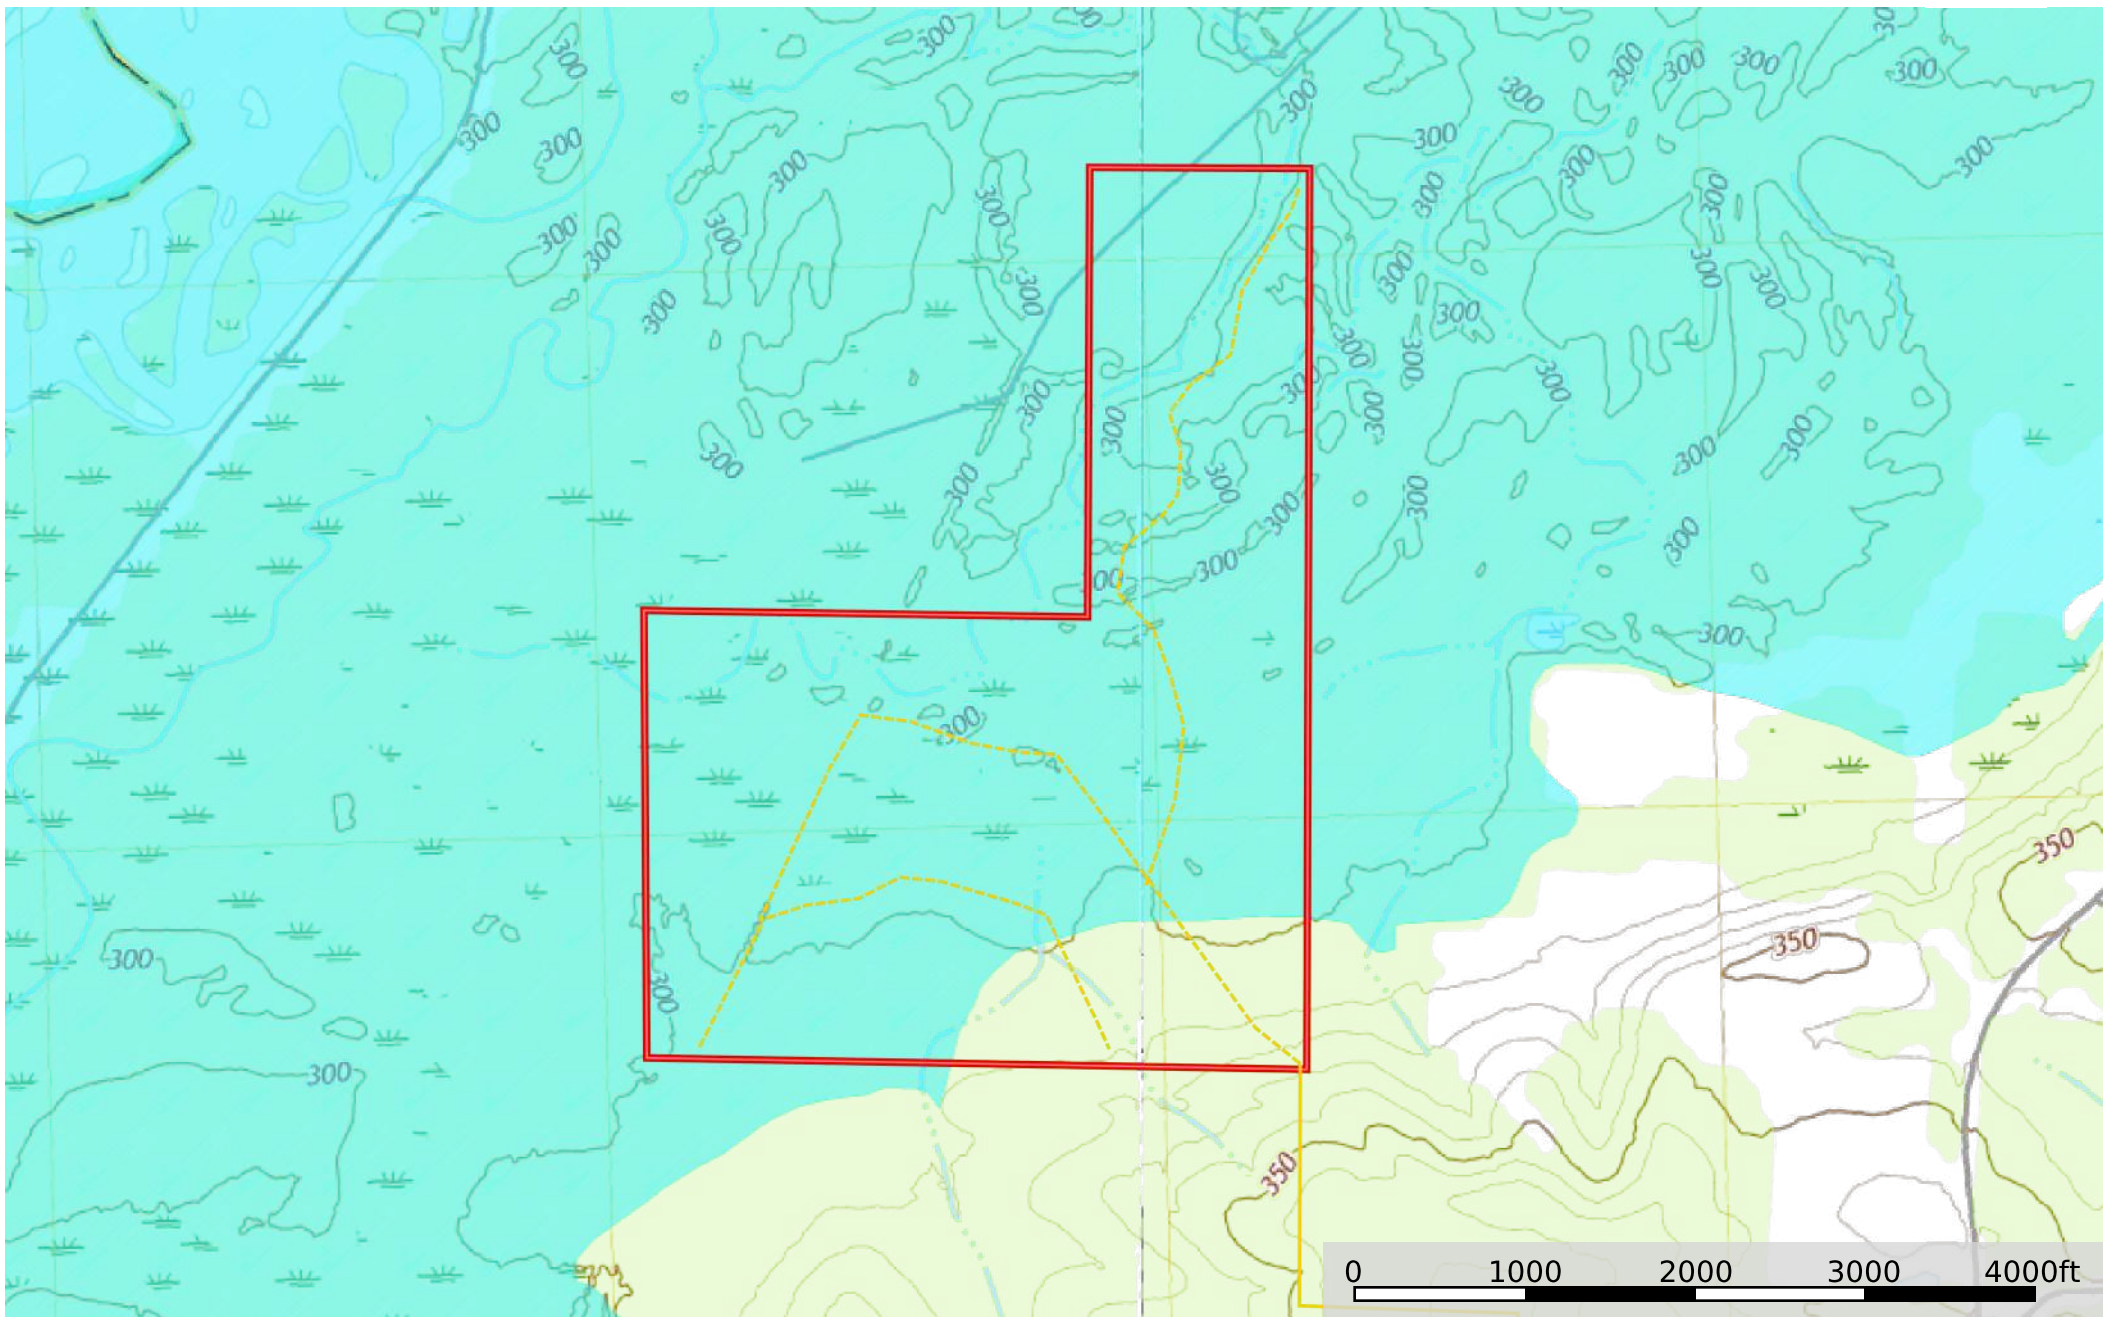

Rankin 313 Hwy 25
Rankin County, Mississippi, 313 AC +/-

Primary Road Road / Trail Boundary

Rankin 313 Hwy 25

Rankin County, Mississippi, 313 AC +/-

Primary Road Road / Trail Boundary

Rankin 313 Hwy 25

Rankin County, Mississippi, 313 AC +/-

- Primary Road
- Road / Trail
- Boundary
- 100 Year Floodplain
- 500 Year Floodplain
- Floodway
- Special
- Unmapped/Not Included

Rankin 313 Hwy 25

Rankin County, Mississippi, 313 AC +/-

Primary Road Road / Trail Boundary