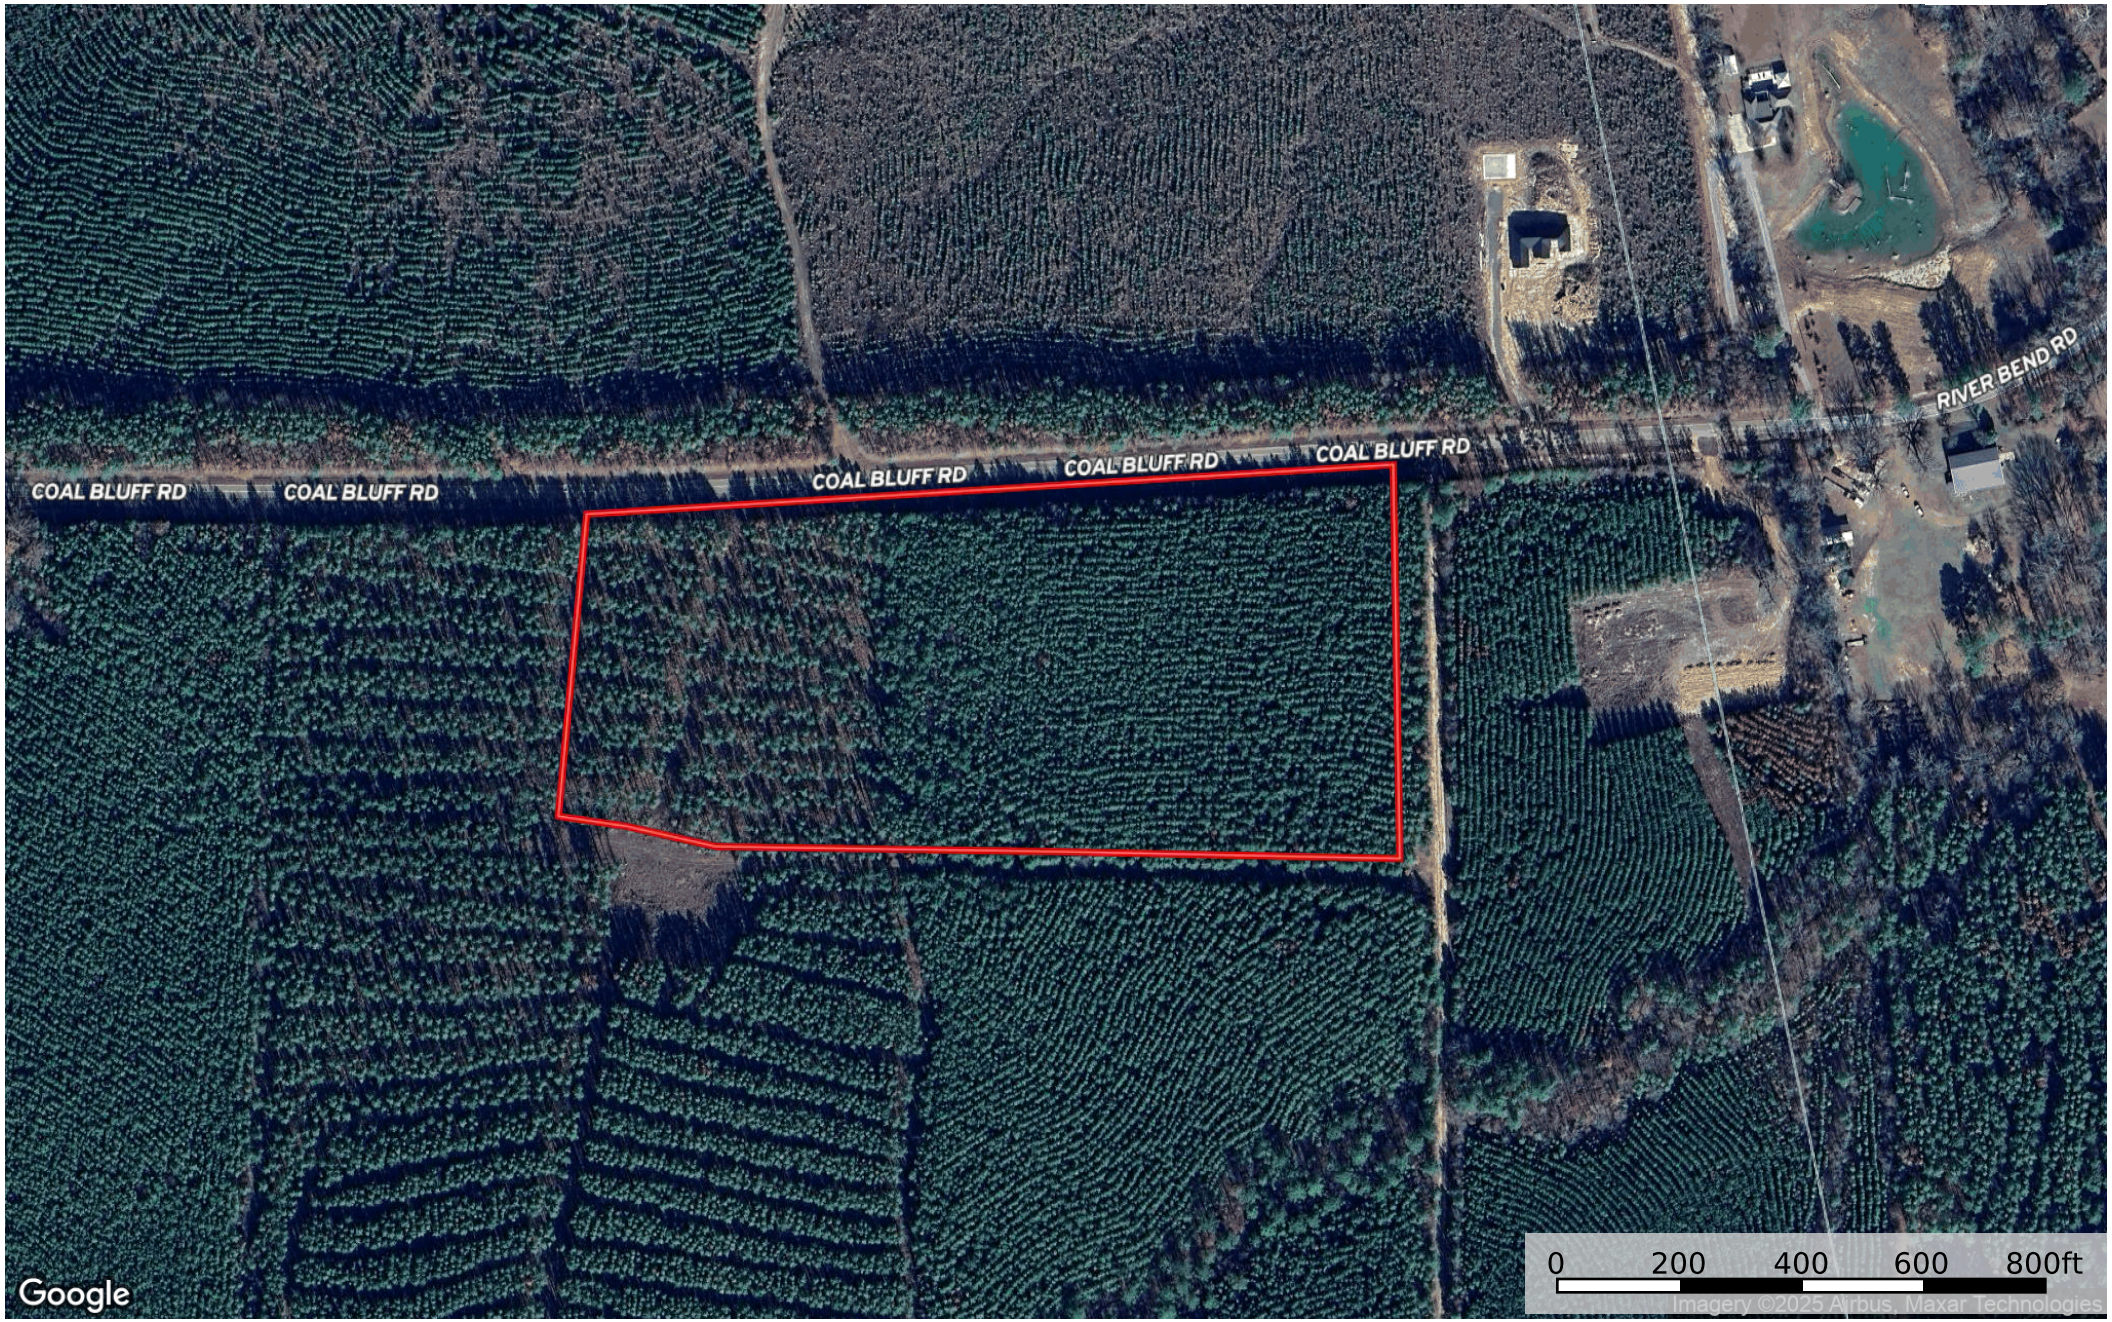

Rankin 16.8 Coal Bluff Rd
Rankin County, Mississippi, 16.8 AC +/-

Google

 Boundary

Rankin 16.8 Coal Bluff Rd
Rankin County, Mississippi, 16.8 AC +/-

 Boundary

Rankin 16.8 Coal Bluff Rd

Rankin County, Mississippi, 16.8 AC +/-

▲ Triangle 1 ➔ Direction ◻ Boundary