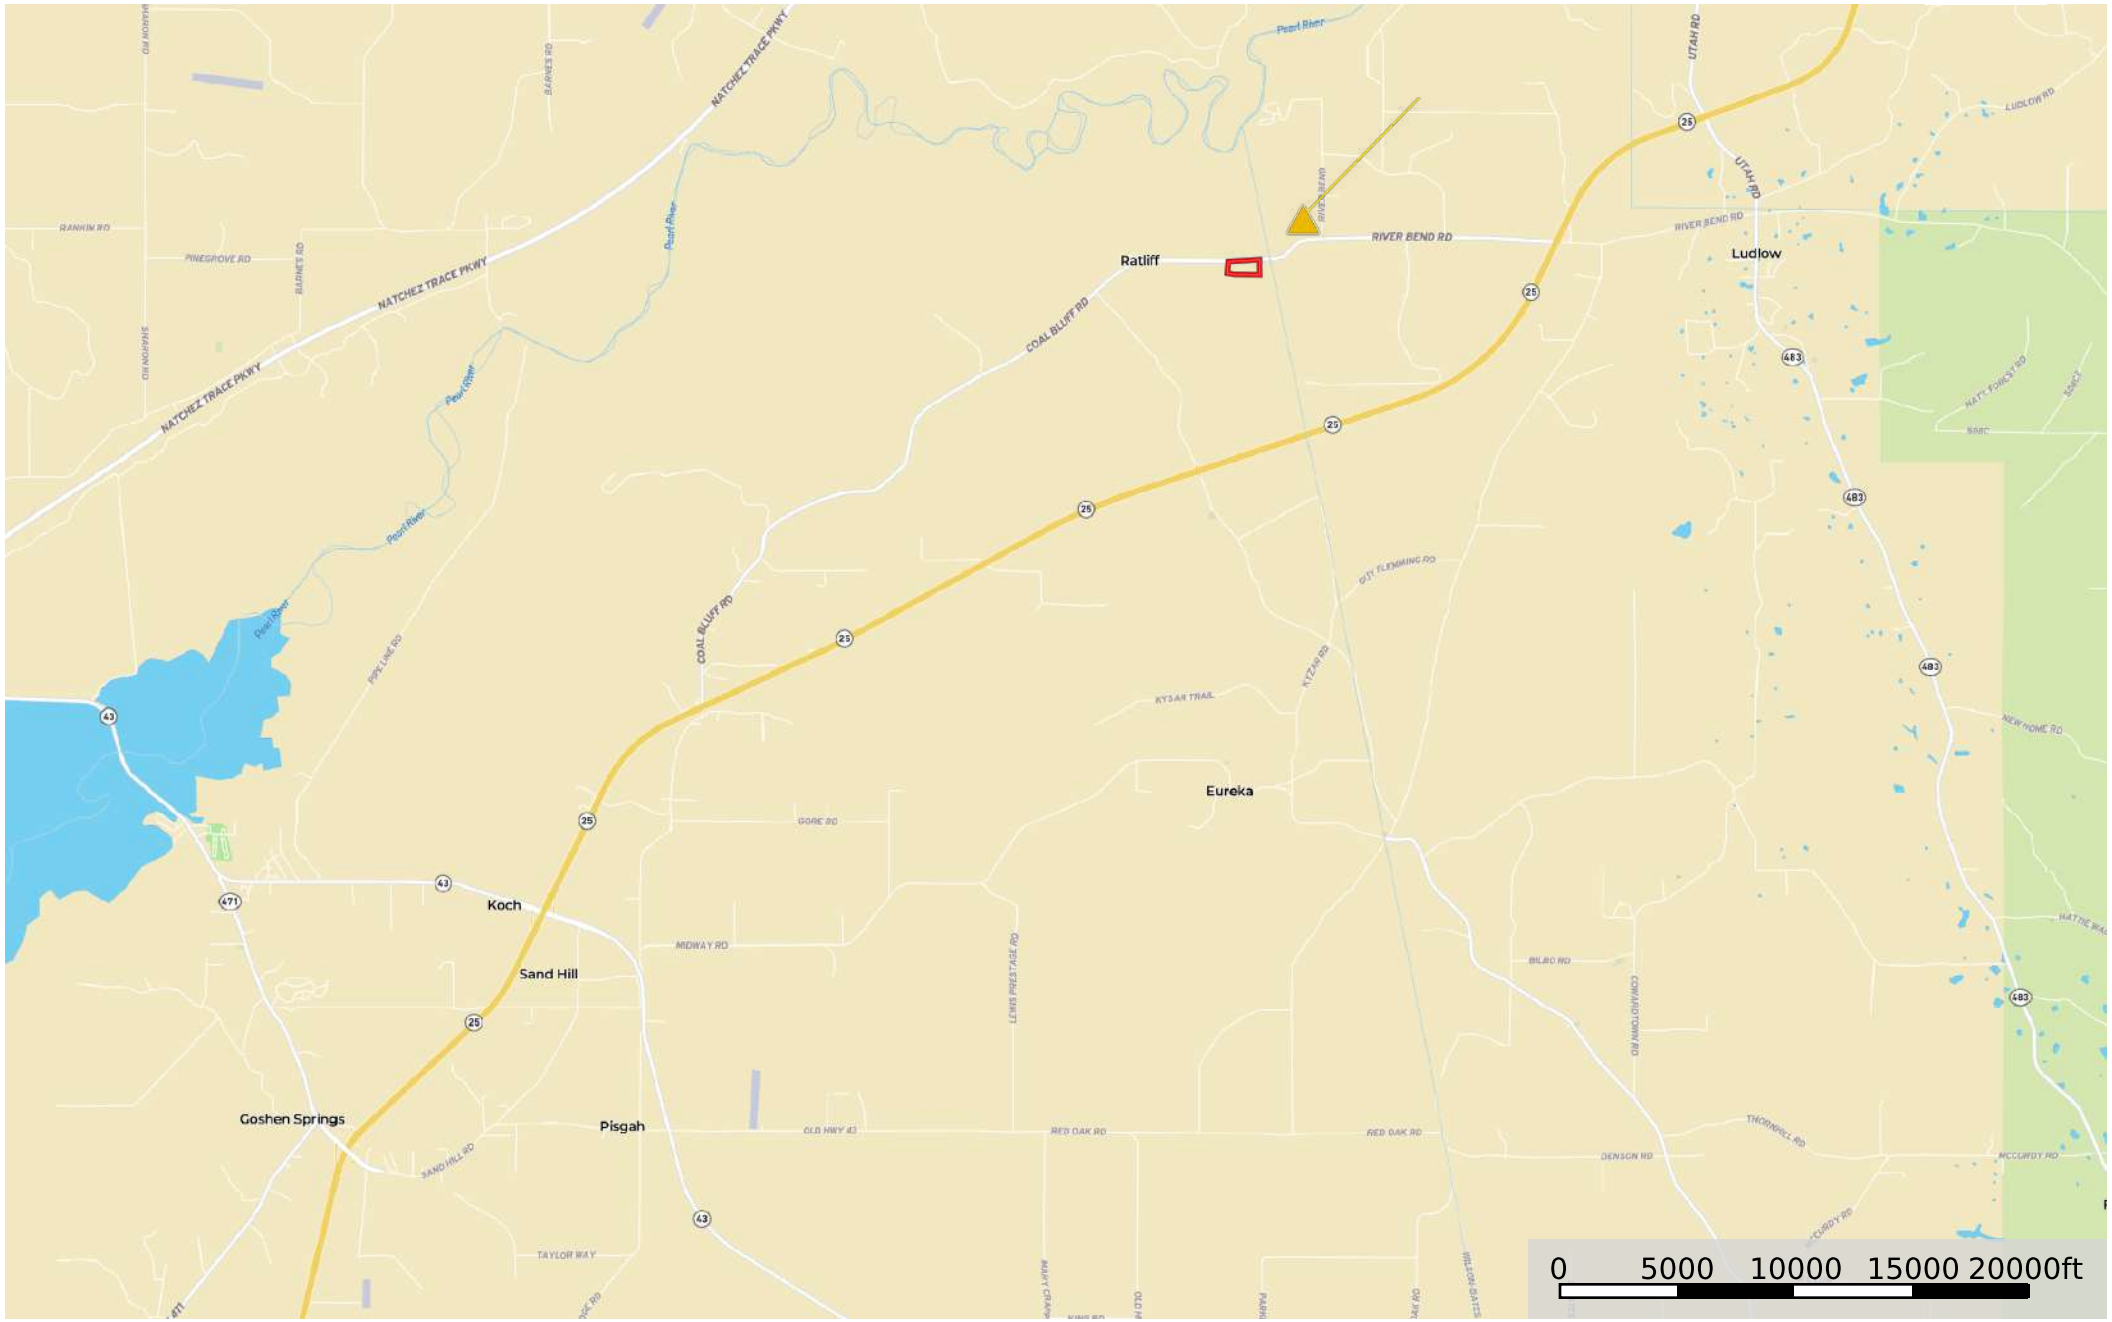

Rankin 16.8 Coal Bluff Rd
Rankin County, Mississippi, 16.8 AC +/-

Google

 Boundary

Rankin 16.8 Coal Bluff Rd
Rankin County, Mississippi, 16.8 AC +/-

 Boundary

Rankin 16.8 Coal Bluff Rd

Rankin County, Mississippi, 16.8 AC +/-

▲ Triangle 1 ➔ Direction ◻ Boundary