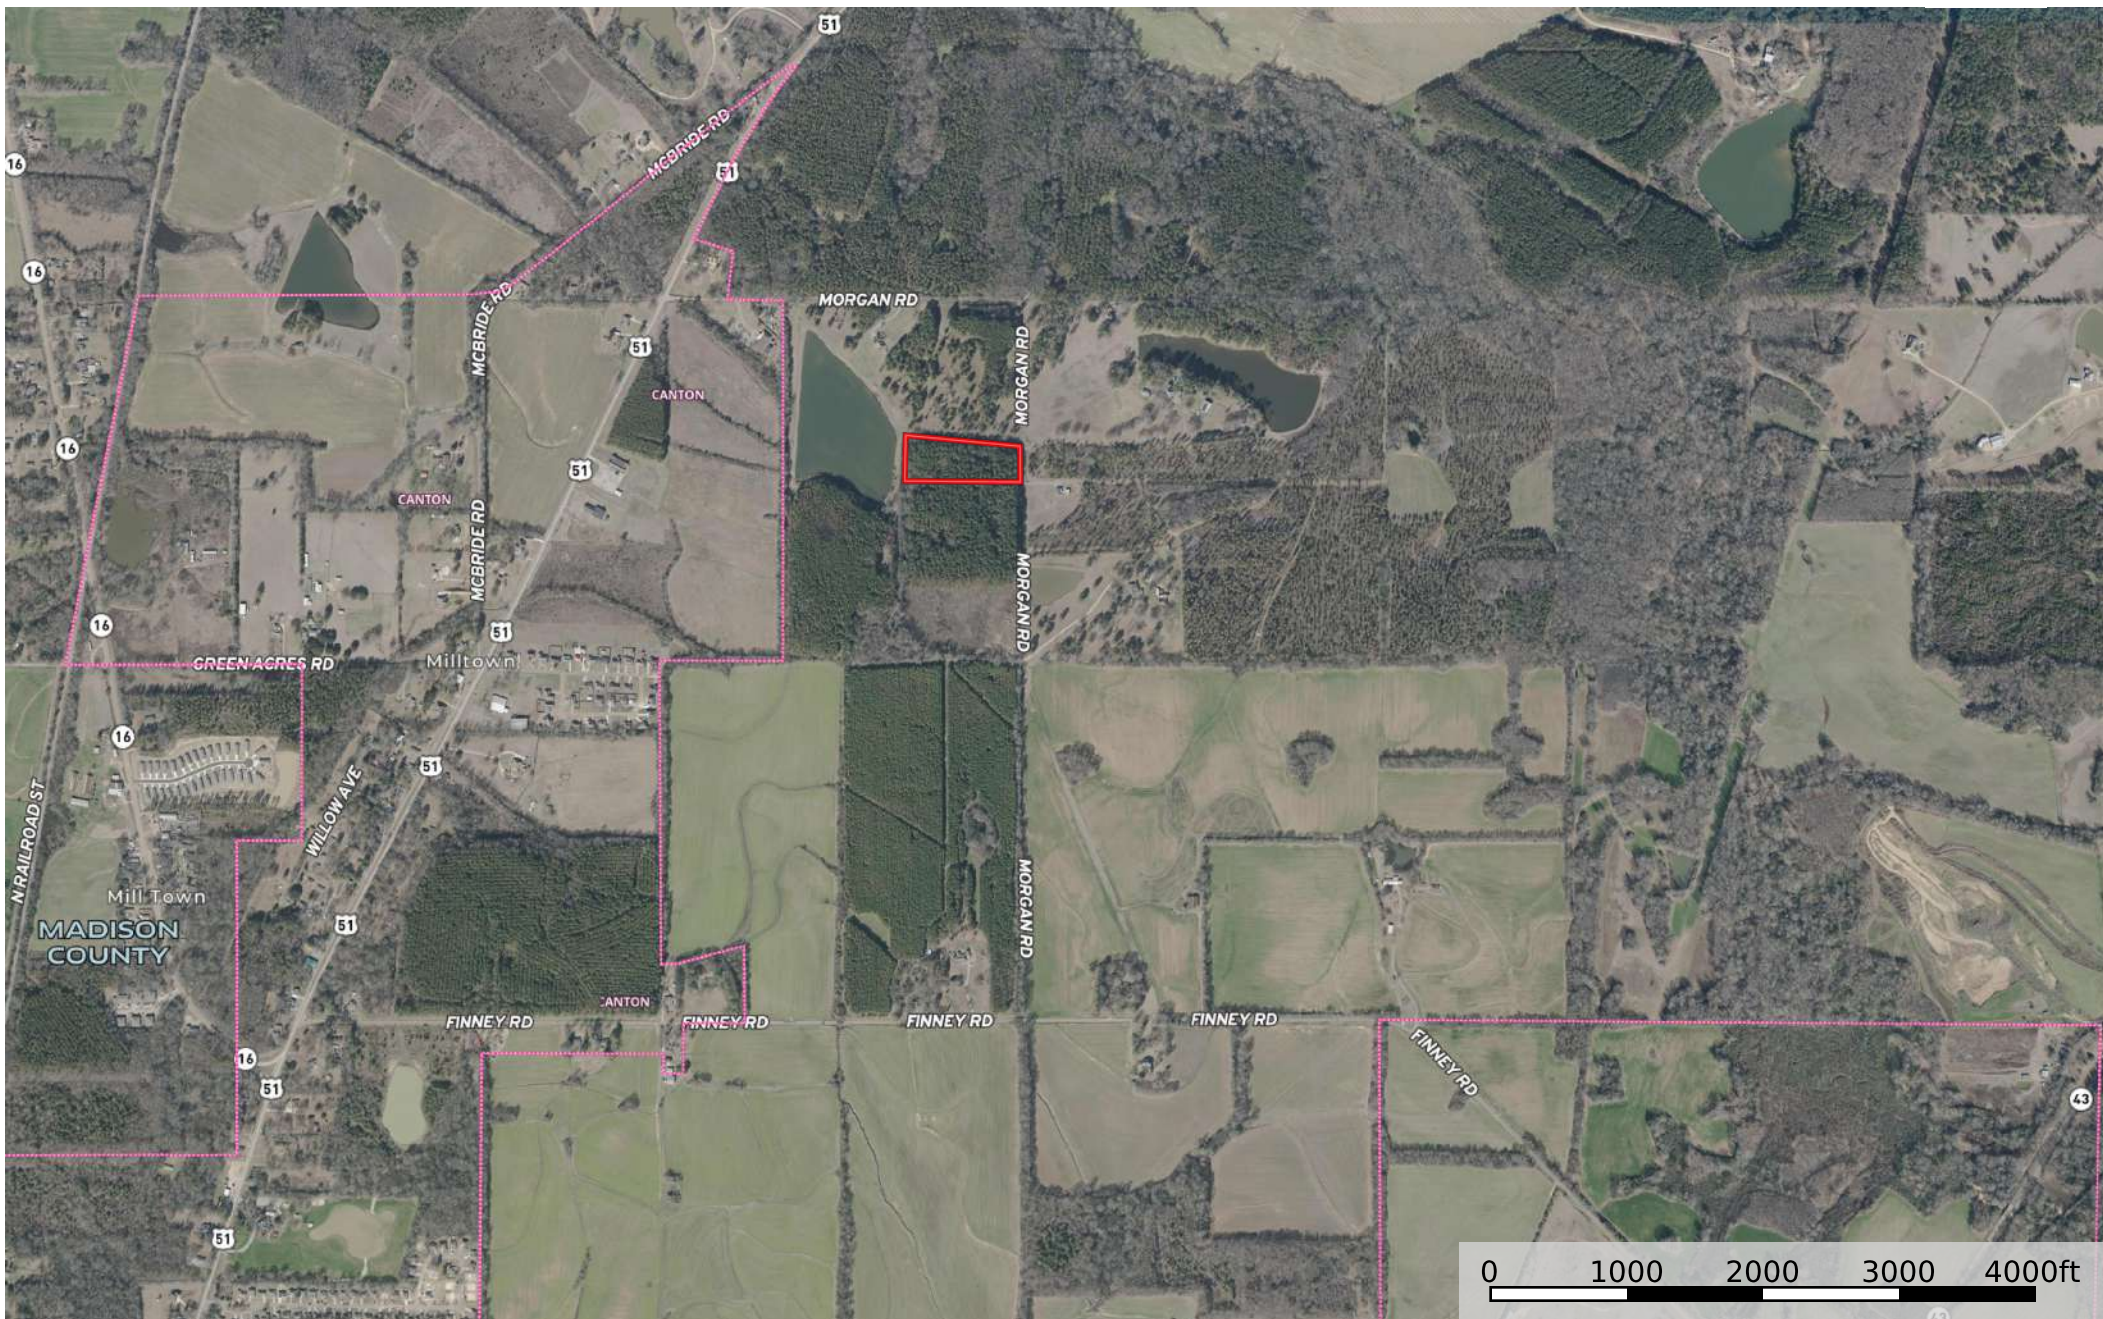

Madison 5.5 Morgan Rd

Madison County, Mississippi, 5.5 AC +/-

 Boundary

Madison 5.5 Morgan Rd

Madison County, Mississippi, 5.5 AC +/-

- Boundary
- 100 Year Floodplain
- 500 Year Floodplain
- Floodway
- Special
- Unmapped/Not Included
- Stream, Intermittent
- River/Creek
- Water Body

Madison 5.5 Morgan Rd

Madison County, Mississippi, 5.5 AC +/-

Boundary

Madison 5.5 Morgan Rd

Madison County, Mississippi, 5.5 AC +/-

 Boundary