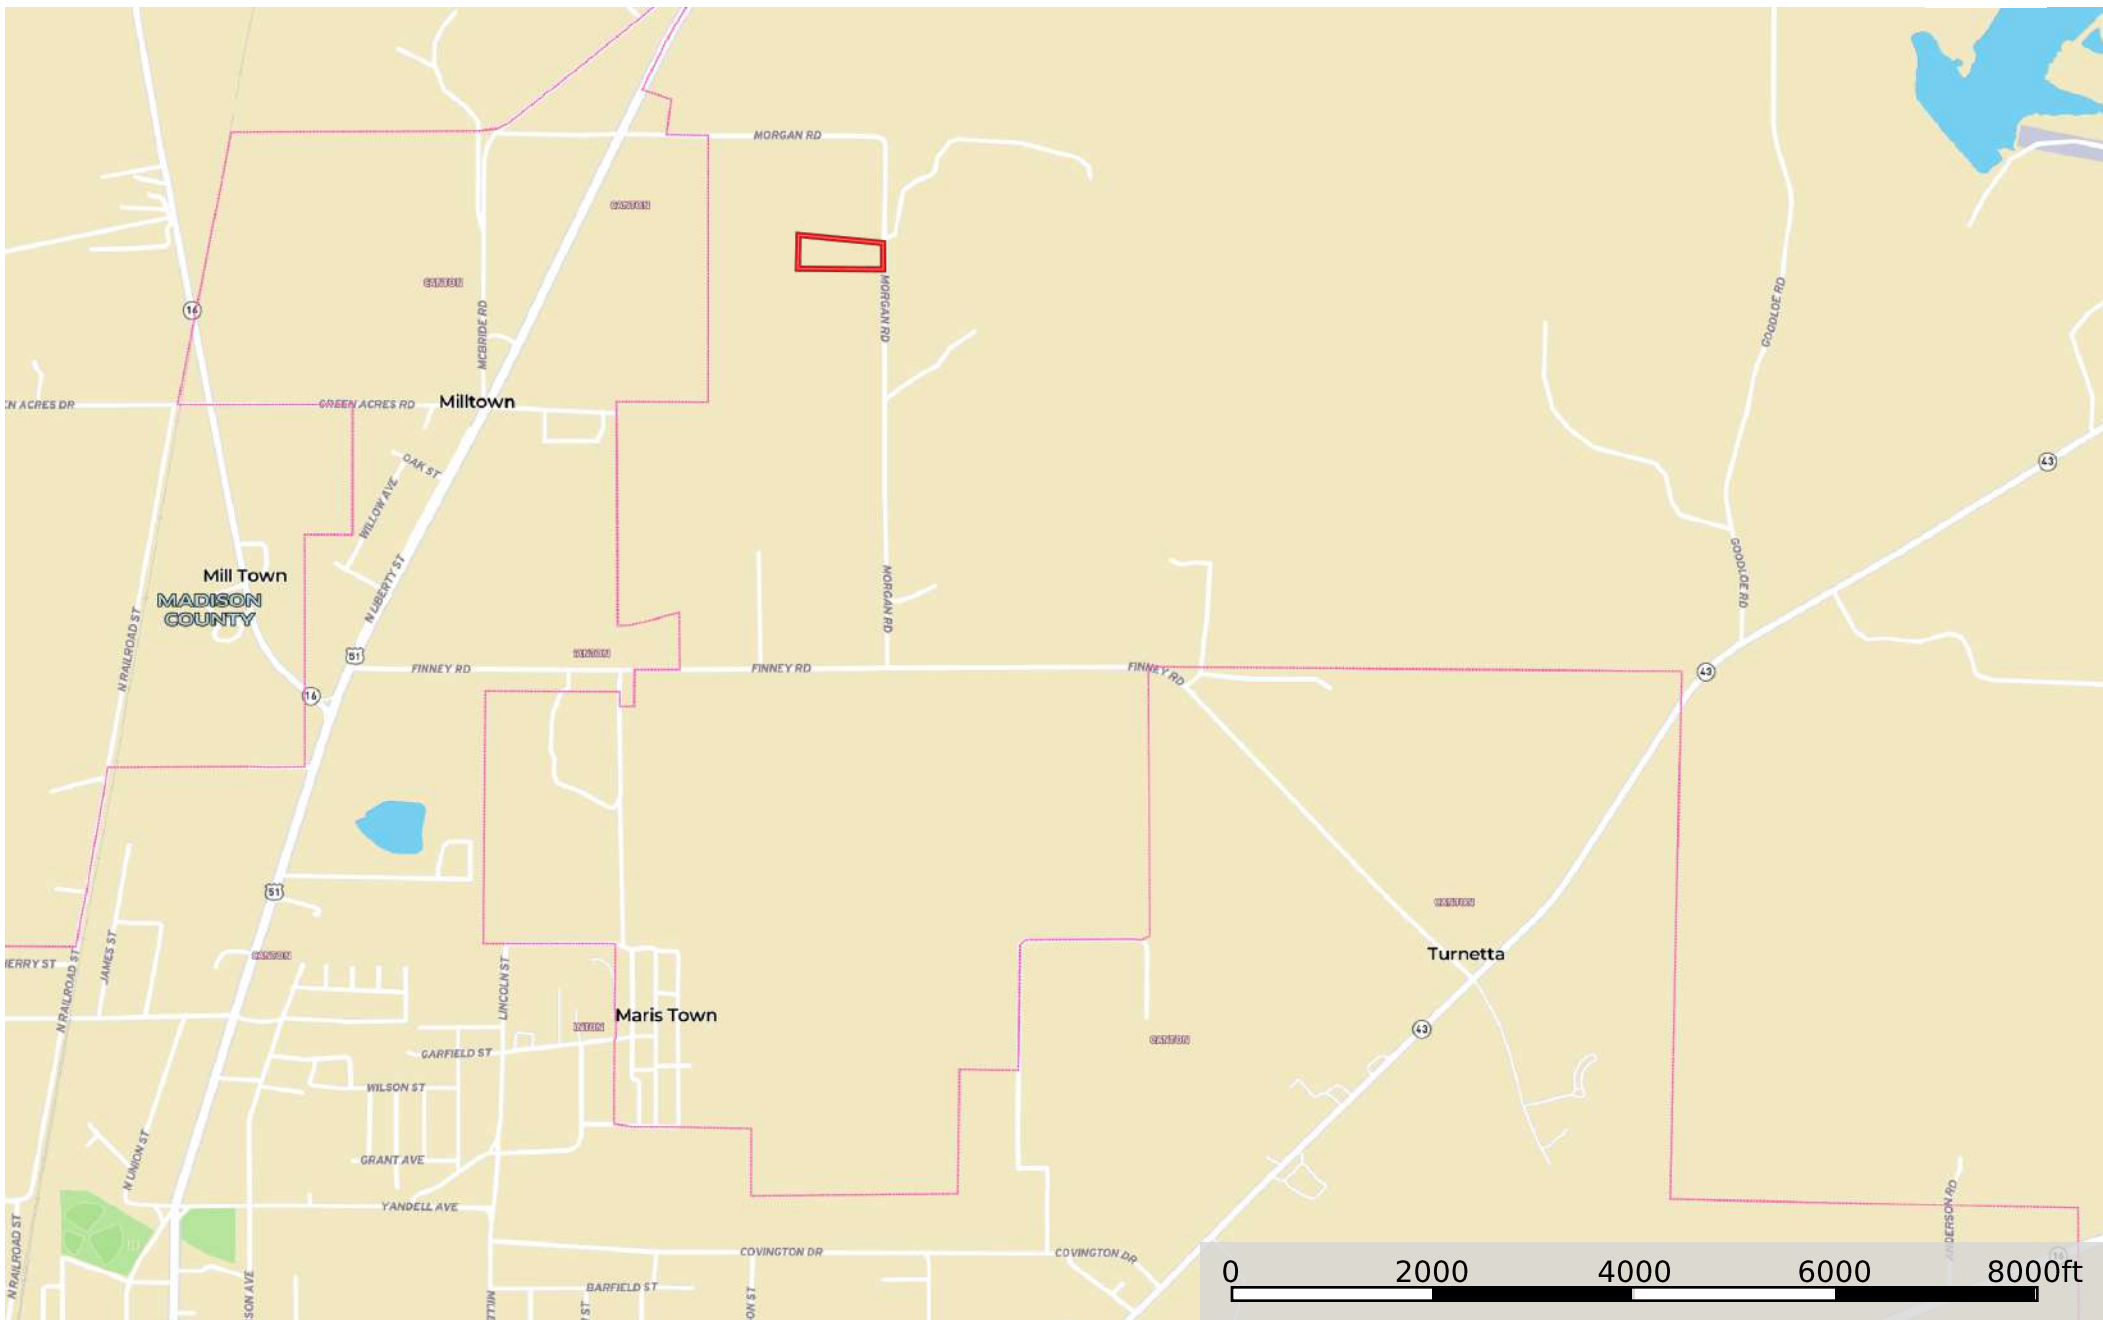

Madison 5.5 Morgan Rd

Madison County, Mississippi, 5.5 AC +/-

 Boundary

Madison 5.5 Morgan Rd

Madison County, Mississippi, 5.5 AC +/-

- Boundary
- 100 Year Floodplain
- 500 Year Floodplain
- Floodway
- Special
- Unmapped/Not Included
- Stream, Intermittent
- River/Creek
- Water Body

Madison 5.5 Morgan Rd

Madison County, Mississippi, 5.5 AC +/-

Boundary

Madison 5.5 Morgan Rd

Madison County, Mississippi, 5.5 AC +/-

 Boundary