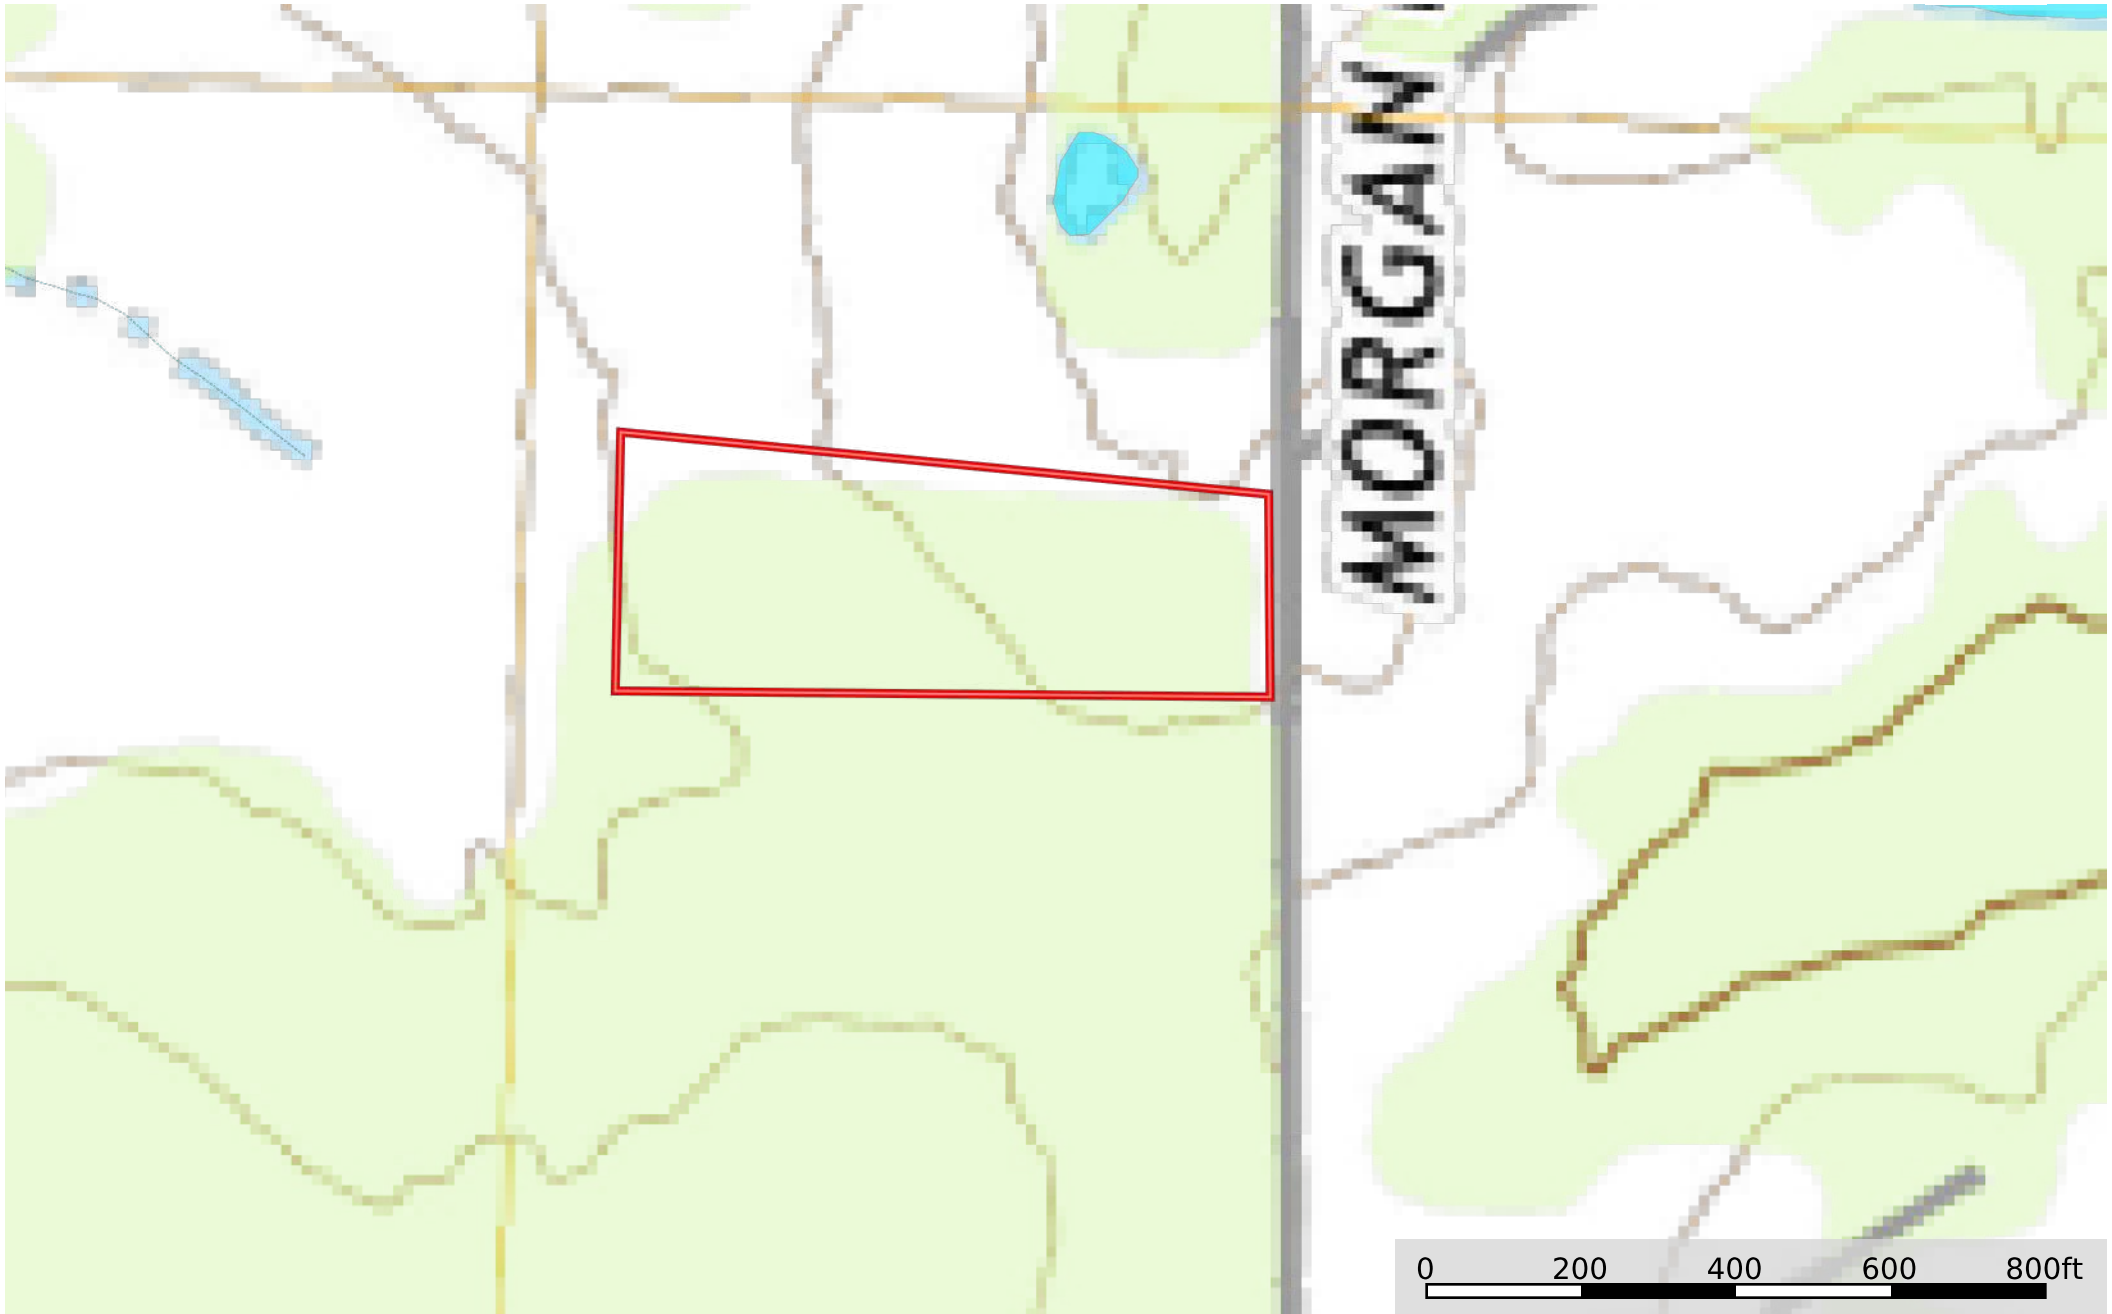

Madison 5.5 Morgan Rd

Madison County, Mississippi, 5.5 AC +/-

 Boundary

Madison 5.5 Morgan Rd

Madison County, Mississippi, 5.5 AC +/-

- Boundary
- 100 Year Floodplain
- 500 Year Floodplain
- Floodway
- Special
- Unmapped/Not Included
- Stream, Intermittent
- River/Creek
- Water Body

Madison 5.5 Morgan Rd

Madison County, Mississippi, 5.5 AC +/-

Boundary

Madison 5.5 Morgan Rd

Madison County, Mississippi, 5.5 AC +/-

 Boundary