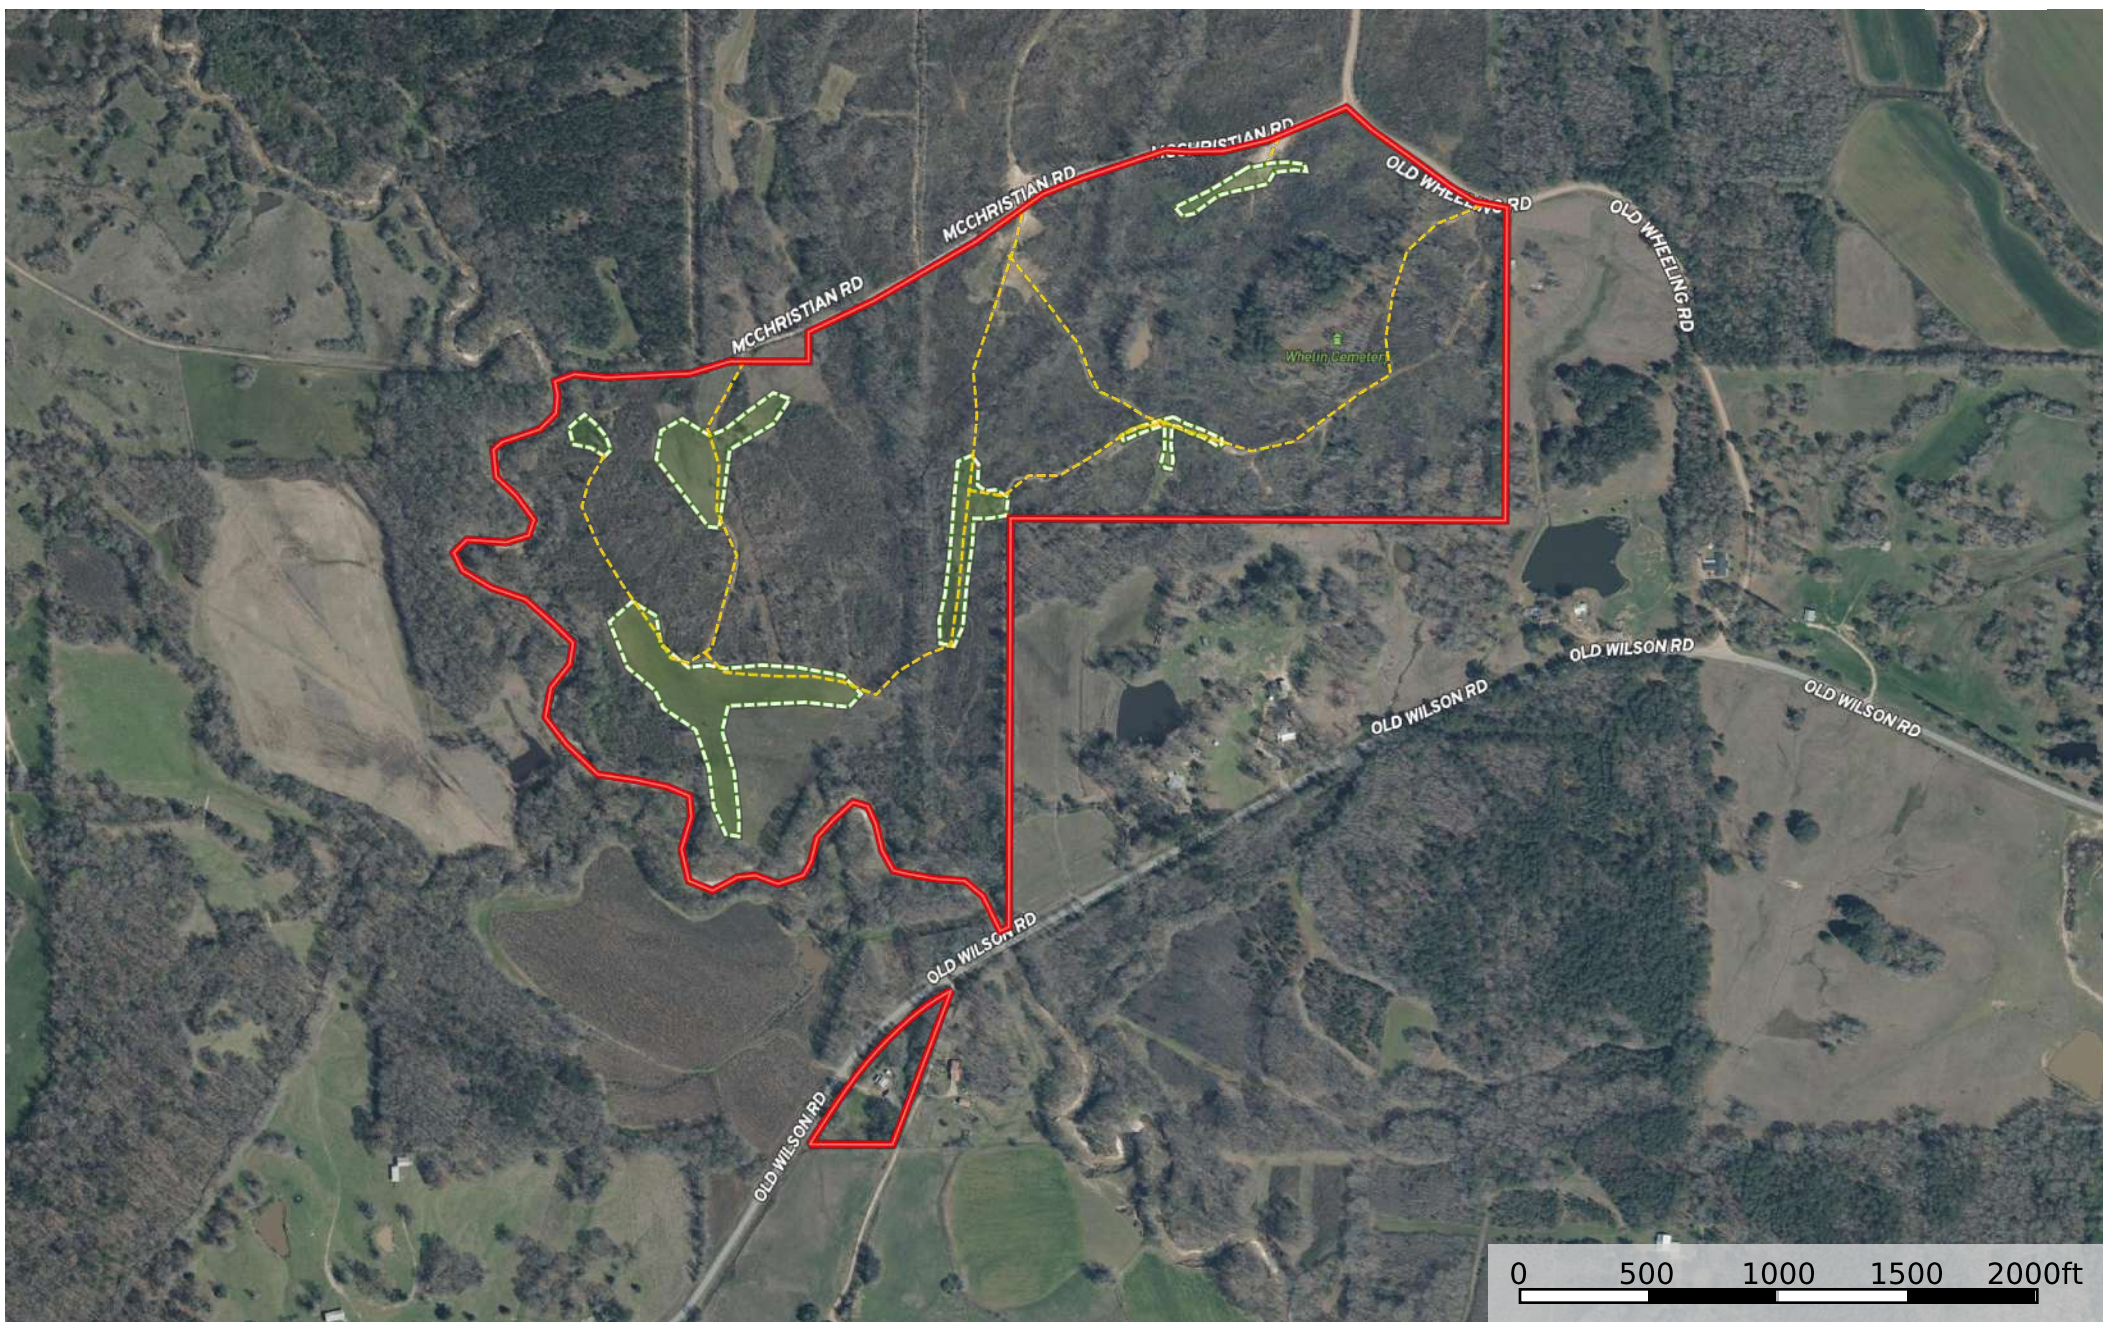

JORDAN CREEK LODGE Holmes 143 Old Wilson Rd Holmes County, Mississippi, 143 AC +/-

--- Road / Trail □ Food Plot □ Boundary

JORDAN CREEK LODGE Holmes 143 Old Wilson Rd
Holmes County, Mississippi, 143 AC +/-

- Road / Trail
- ▭ Food Plot
- ▭ Boundary
- 100 Year Floodplain
- 500 Year Floodplain
- Floodway
- Special
- Unmapped/Not Included

JORDAN CREEK LODGE Holmes 143 Old Wilson Rd Holmes County, Mississippi, 143 AC +/-

--- Road / Trail □ Food Plot □ Boundary