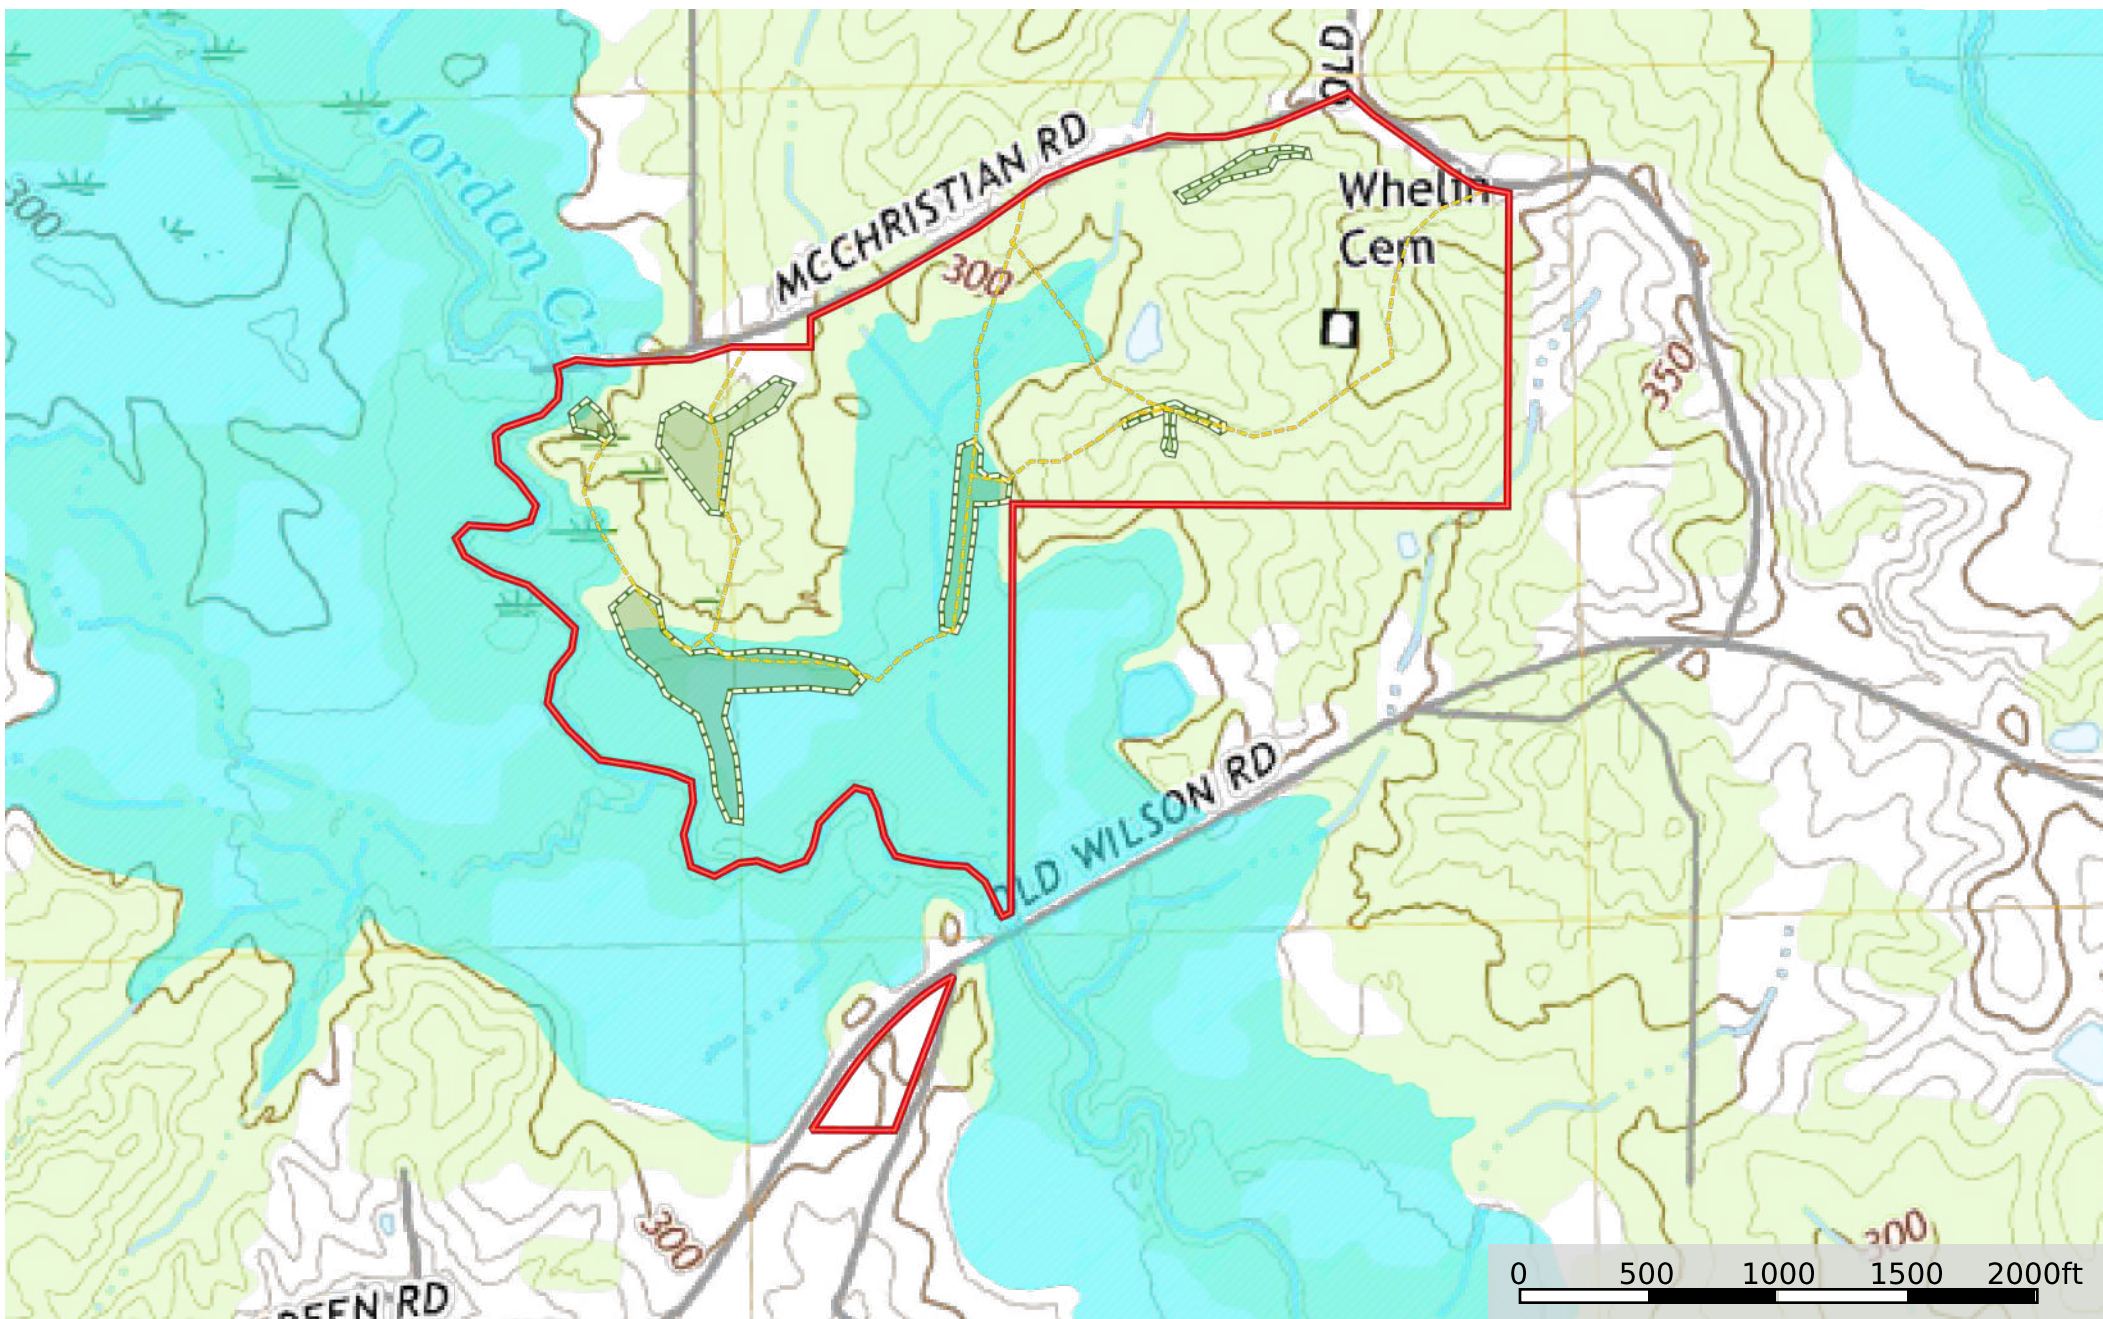

JORDAN CREEK LODGE Holmes 143 Old Wilson Rd Holmes County, Mississippi, 143 AC +/-

--- Road / Trail □ Food Plot □ Boundary

JORDAN CREEK LODGE Holmes 143 Old Wilson Rd
Holmes County, Mississippi, 143 AC +/-

- Road / Trail
- ▭ Food Plot
- ▭ Boundary
- 100 Year Floodplain
- 500 Year Floodplain
- Floodway
- Special
- Unmapped/Not Included

JORDAN CREEK LODGE Holmes 143 Old Wilson Rd Holmes County, Mississippi, 143 AC +/-

--- Road / Trail □ Food Plot □ Boundary