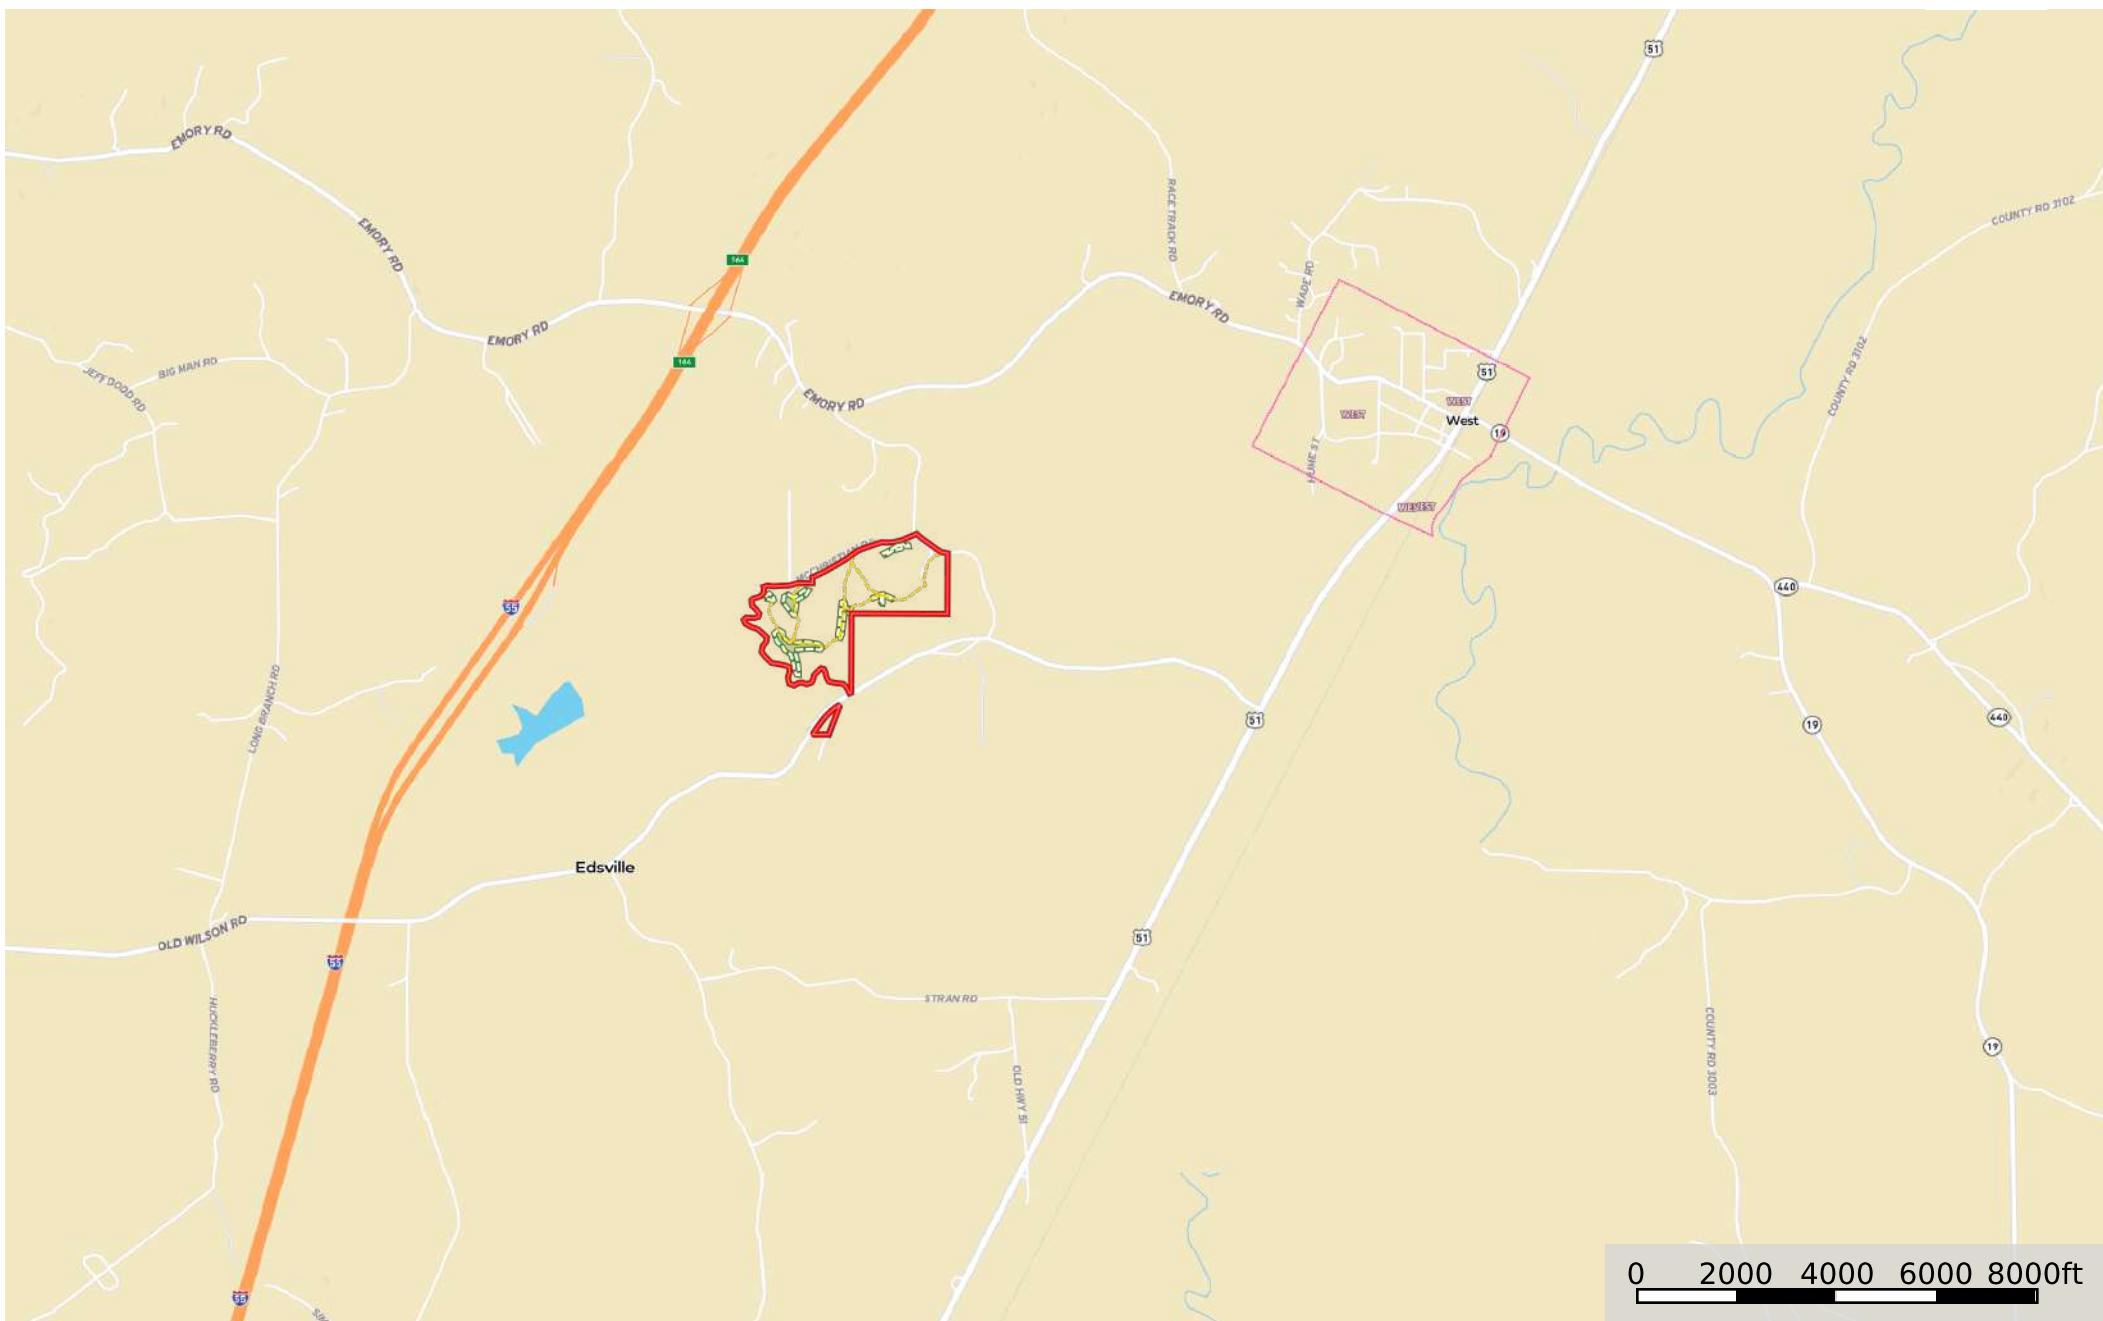

JORDAN CREEK LODGE Holmes 143 Old Wilson Rd Holmes County, Mississippi, 143 AC +/-

--- Road / Trail □ Food Plot □ Boundary

JORDAN CREEK LODGE Holmes 143 Old Wilson Rd
Holmes County, Mississippi, 143 AC +/-

- Road / Trail
- ▭ Food Plot
- ▭ Boundary
- 100 Year Floodplain
- 500 Year Floodplain
- Floodway
- Special
- Unmapped/Not Included

JORDAN CREEK LODGE Holmes 143 Old Wilson Rd Holmes County, Mississippi, 143 AC +/-

--- Road / Trail □ Food Plot □ Boundary