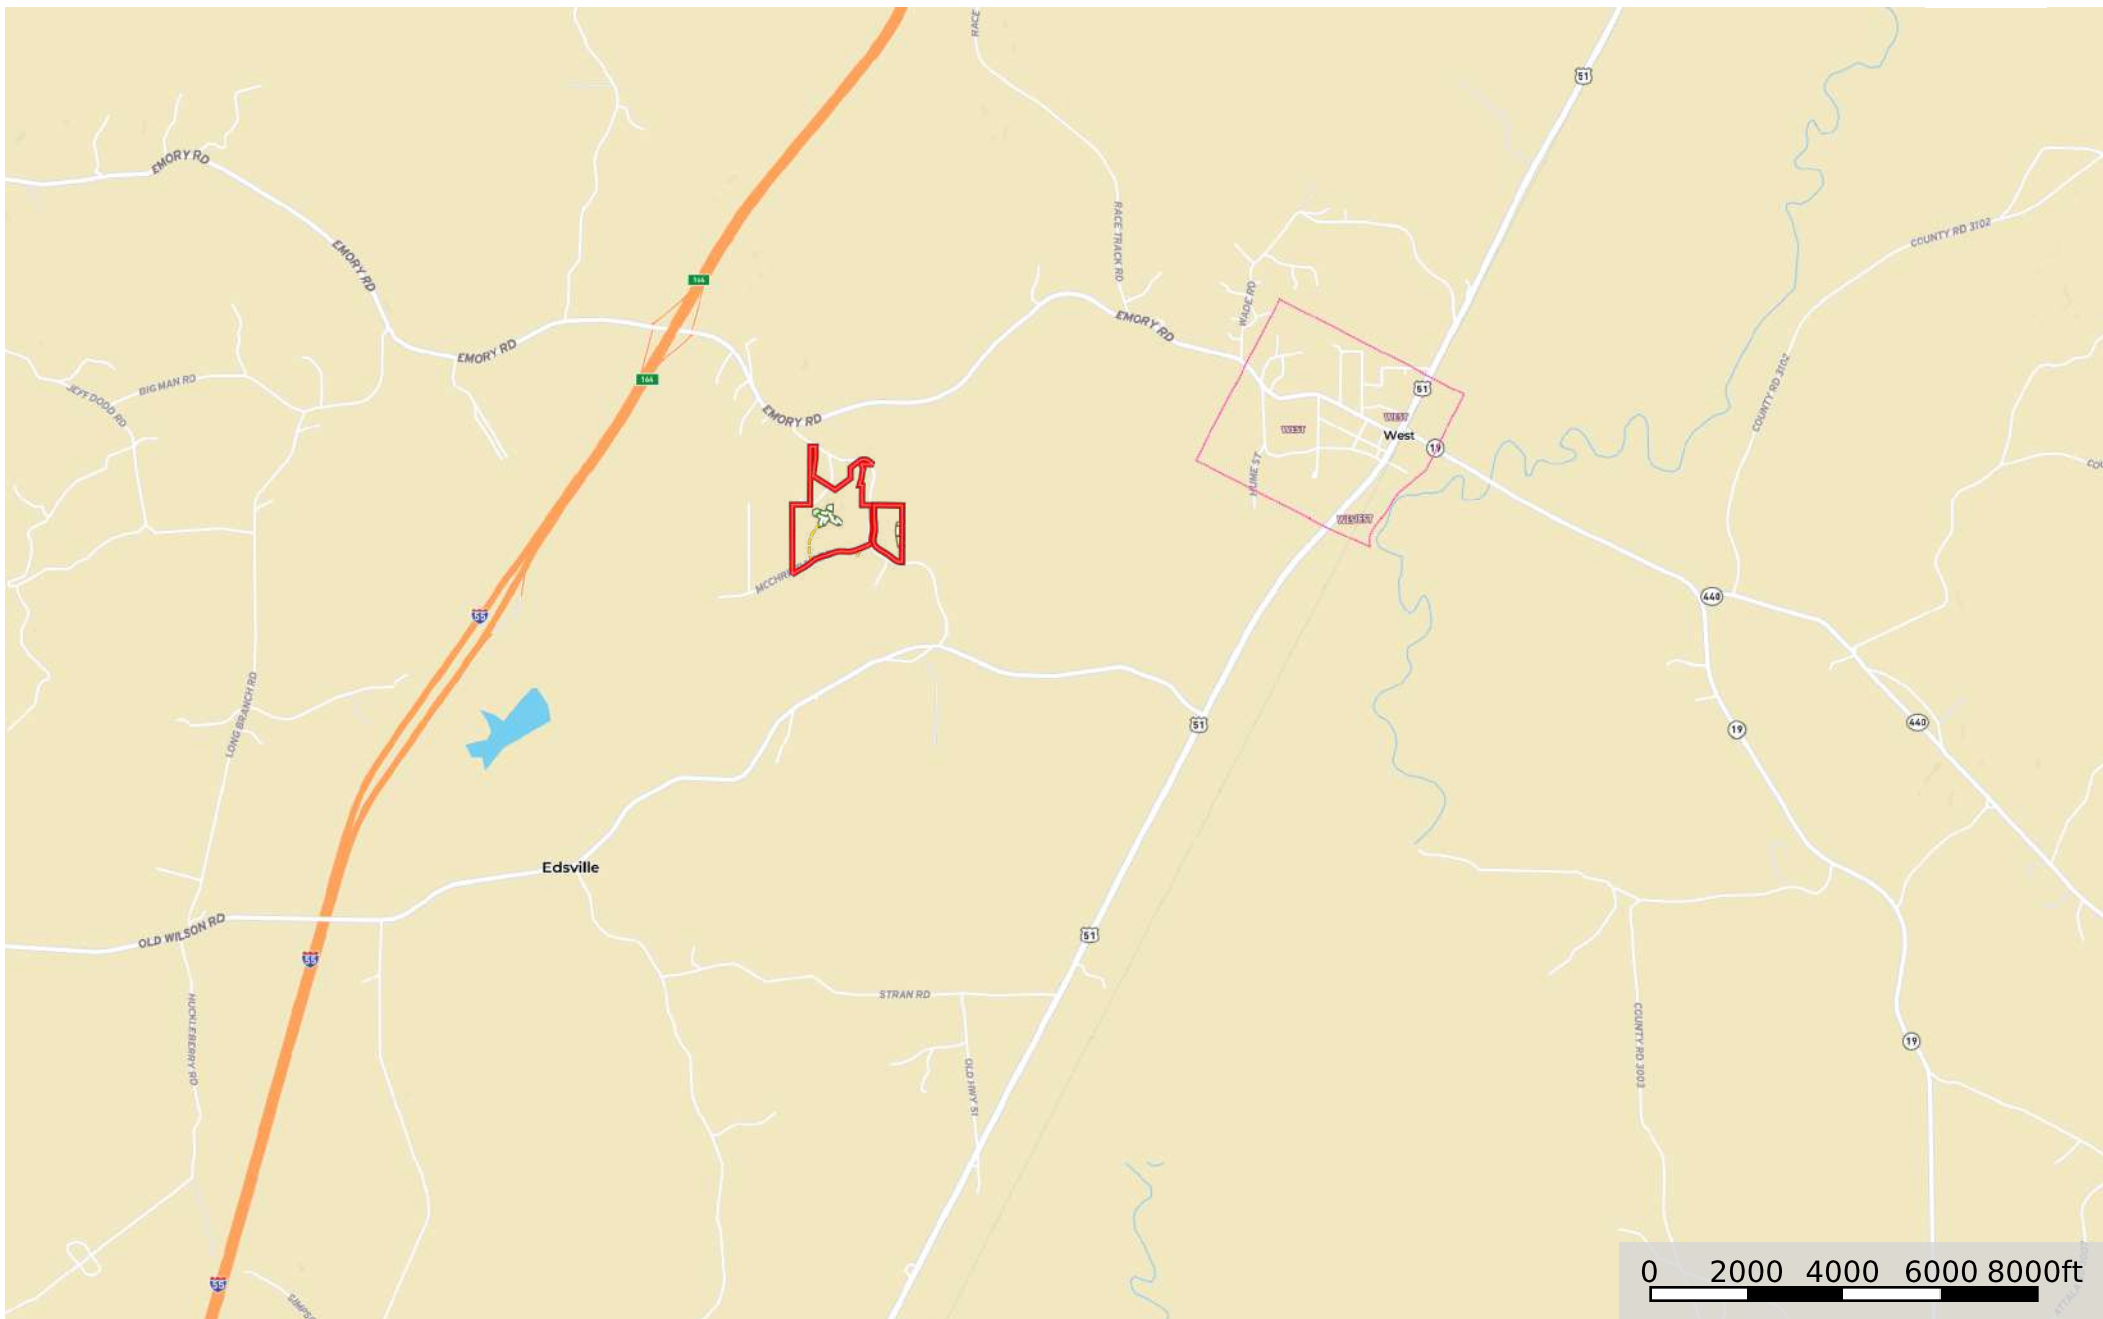

Holmes 68 Old Wheeling Rd

Holmes County, Mississippi, 68 AC +/-

--- Road / Trail □ Food Plot □ Boundary

Holmes 68 Old Wheeling Rd

Holmes County, Mississippi, 68 AC +/-

- Road / Trail
- Food Plot
- Boundary
- 100 Year Floodplain
- 500 Year Floodplain
- Floodway
- Special
- Unmapped/ Not Included

Holmes 68 Old Wheeling Rd

Holmes County, Mississippi, 68 AC +/-

--- Road / Trail □ Food Plot □ Boundary