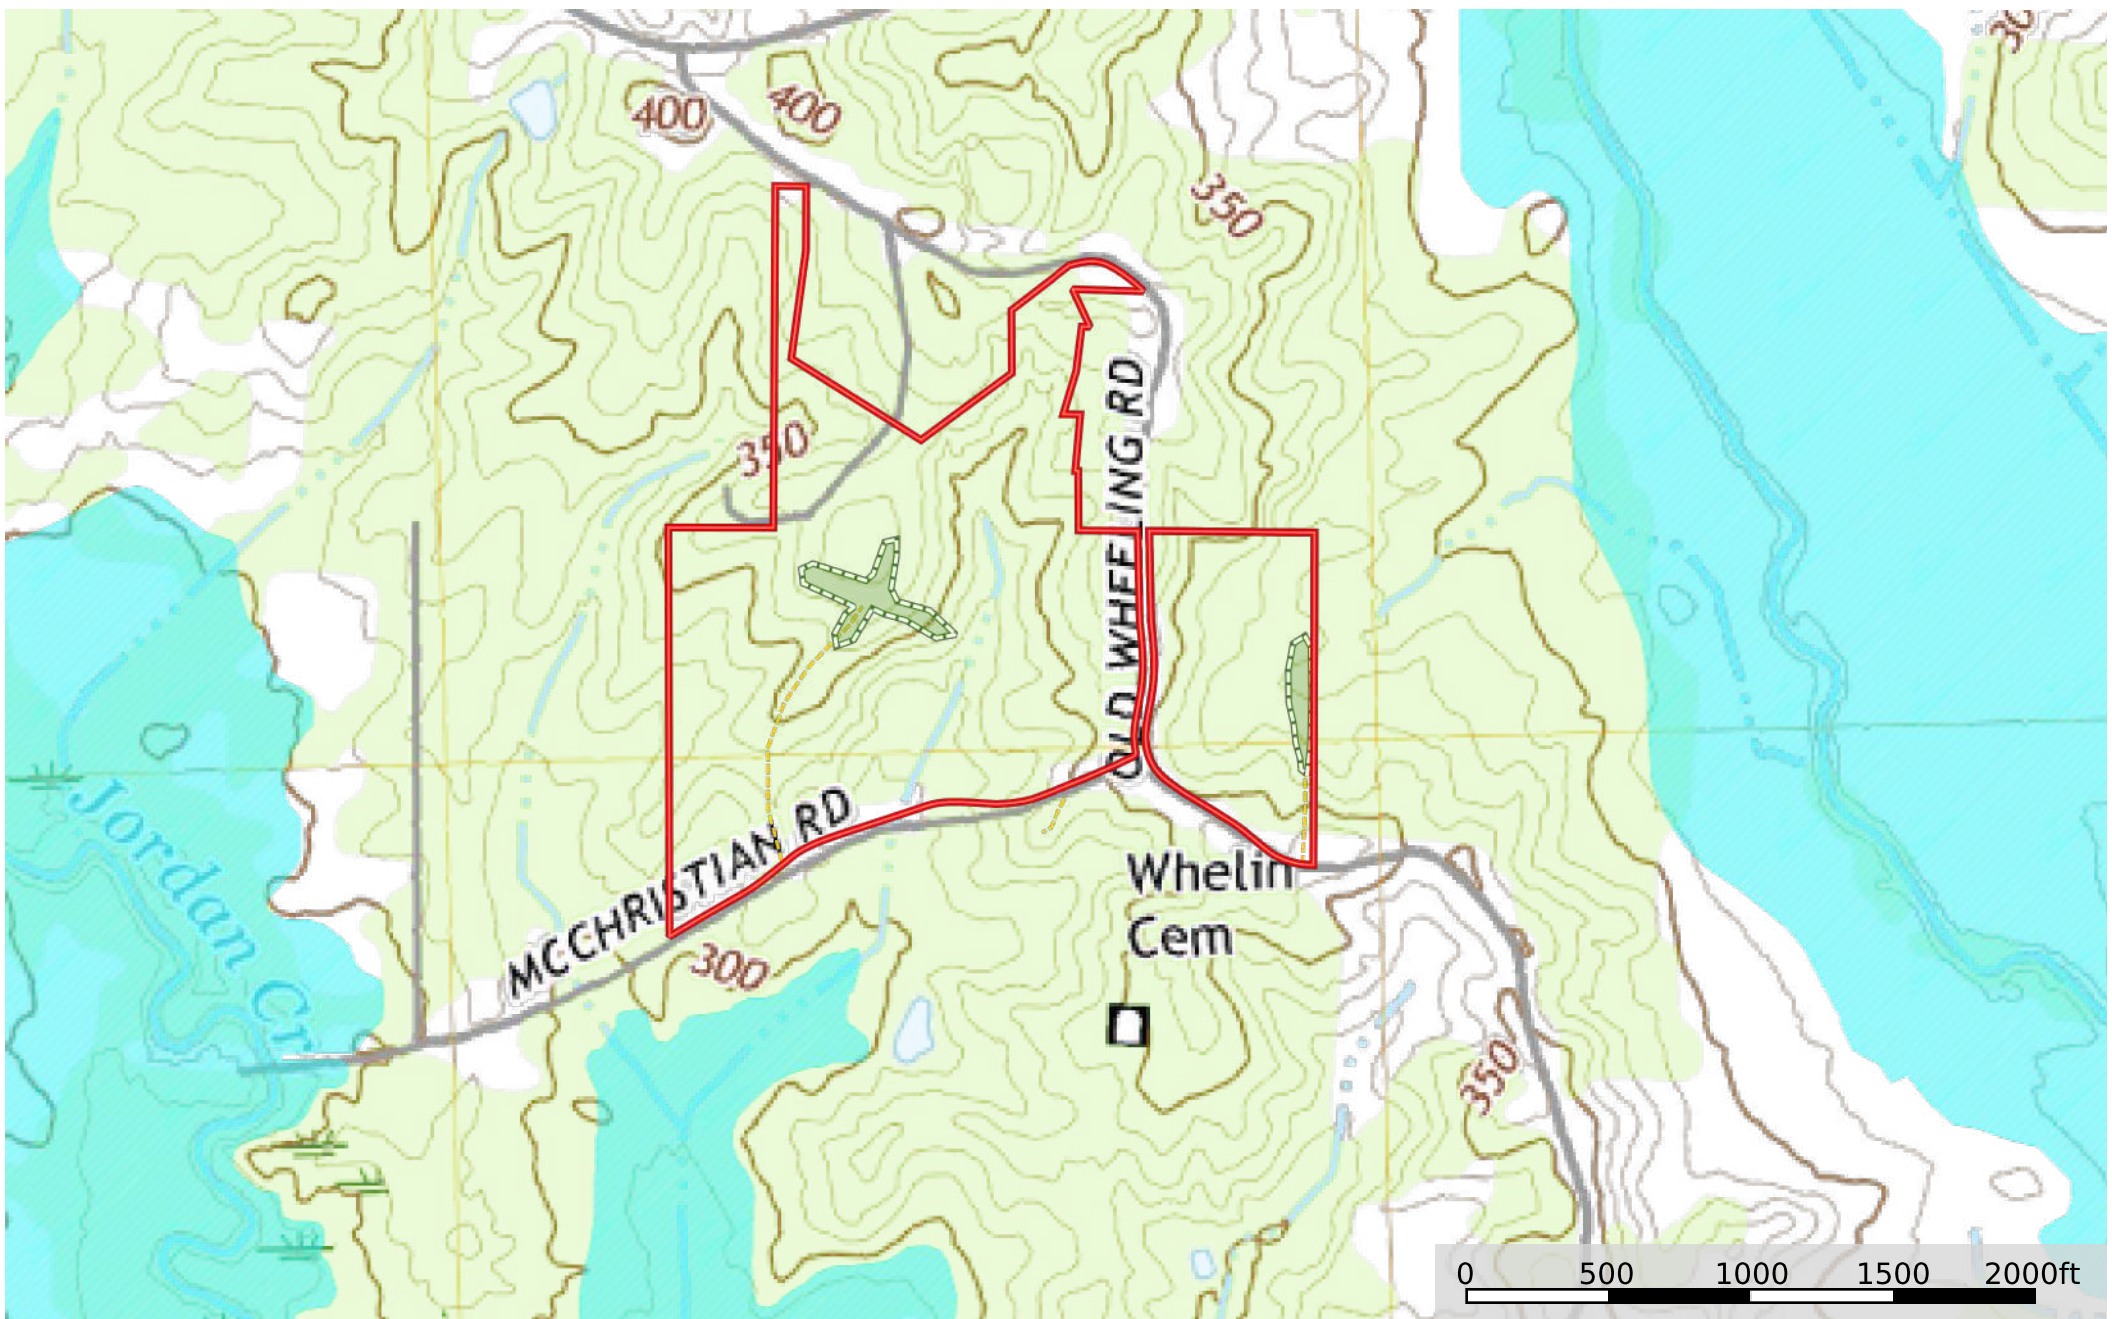

Holmes 68 Old Wheeling Rd

Holmes County, Mississippi, 68 AC +/-

--- Road / Trail □ Food Plot □ Boundary

Holmes 68 Old Wheeling Rd

Holmes County, Mississippi, 68 AC +/-

- Road / Trail
- Food Plot
- Boundary
- 100 Year Floodplain
- 500 Year Floodplain
- Floodway
- Special
- Unmapped/ Not Included

Holmes 68 Old Wheeling Rd

Holmes County, Mississippi, 68 AC +/-

--- Road / Trail □ Food Plot □ Boundary