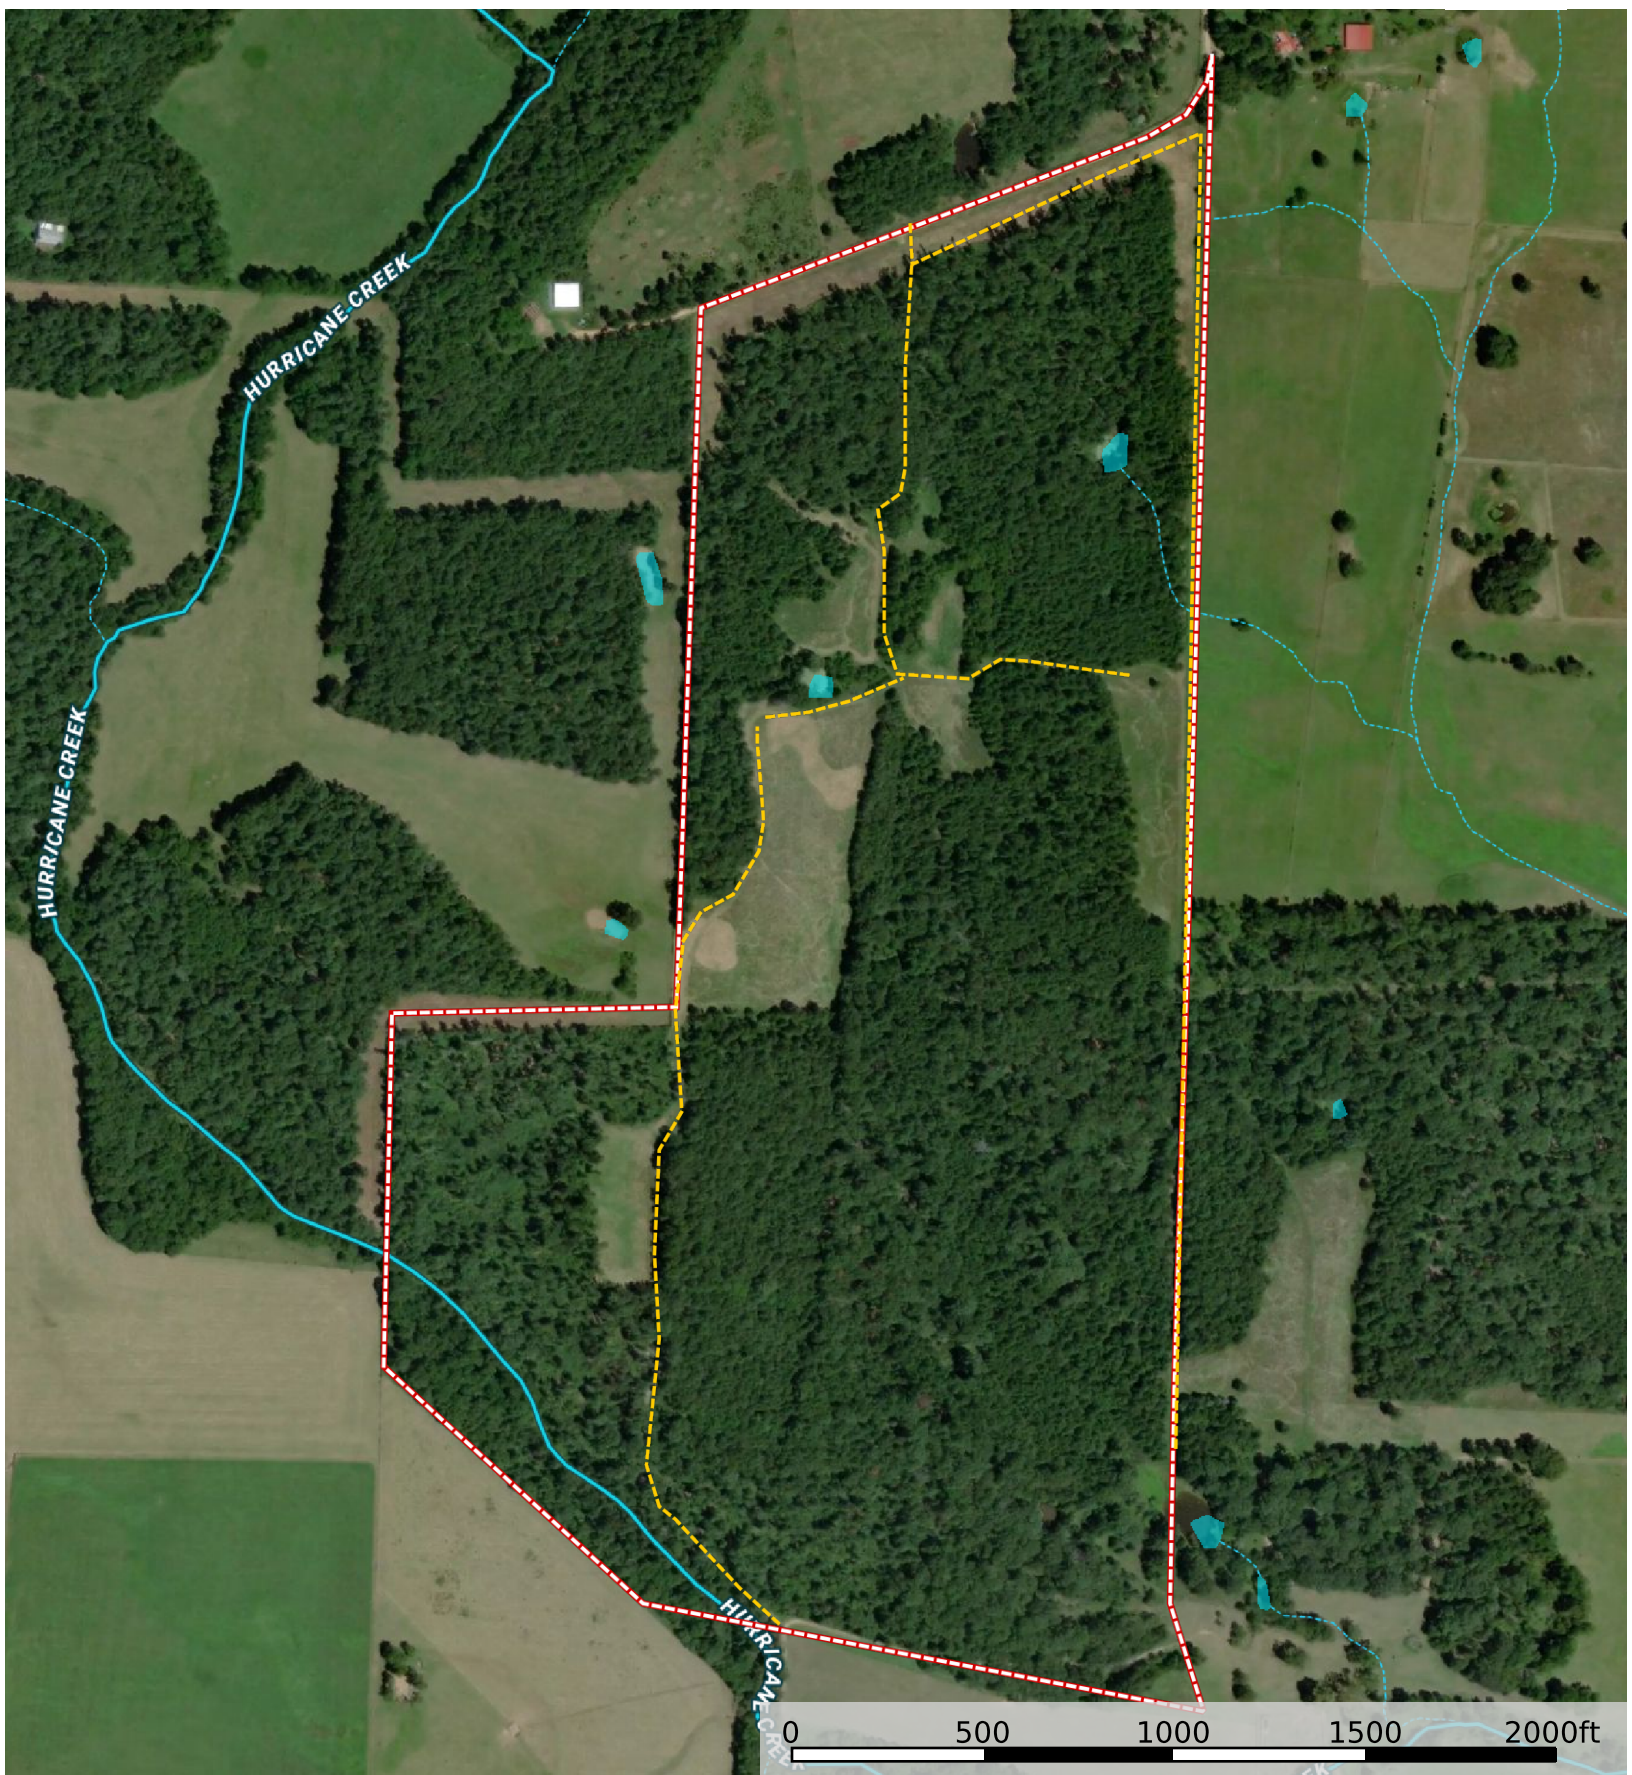

# Shannon.140 / Gregory-Geronimo / Missouri

Shannon County, Missouri, 140 AC +/-

★ Star	--- Road / Trail	□ Boundary	■ Forest Service	■ State Land	■ Fish and Wildlife	■ National Park	■ Other	■ BLM	■ Local Government
--- Stream, Intermittent	— River/Creek	■ Water Body							