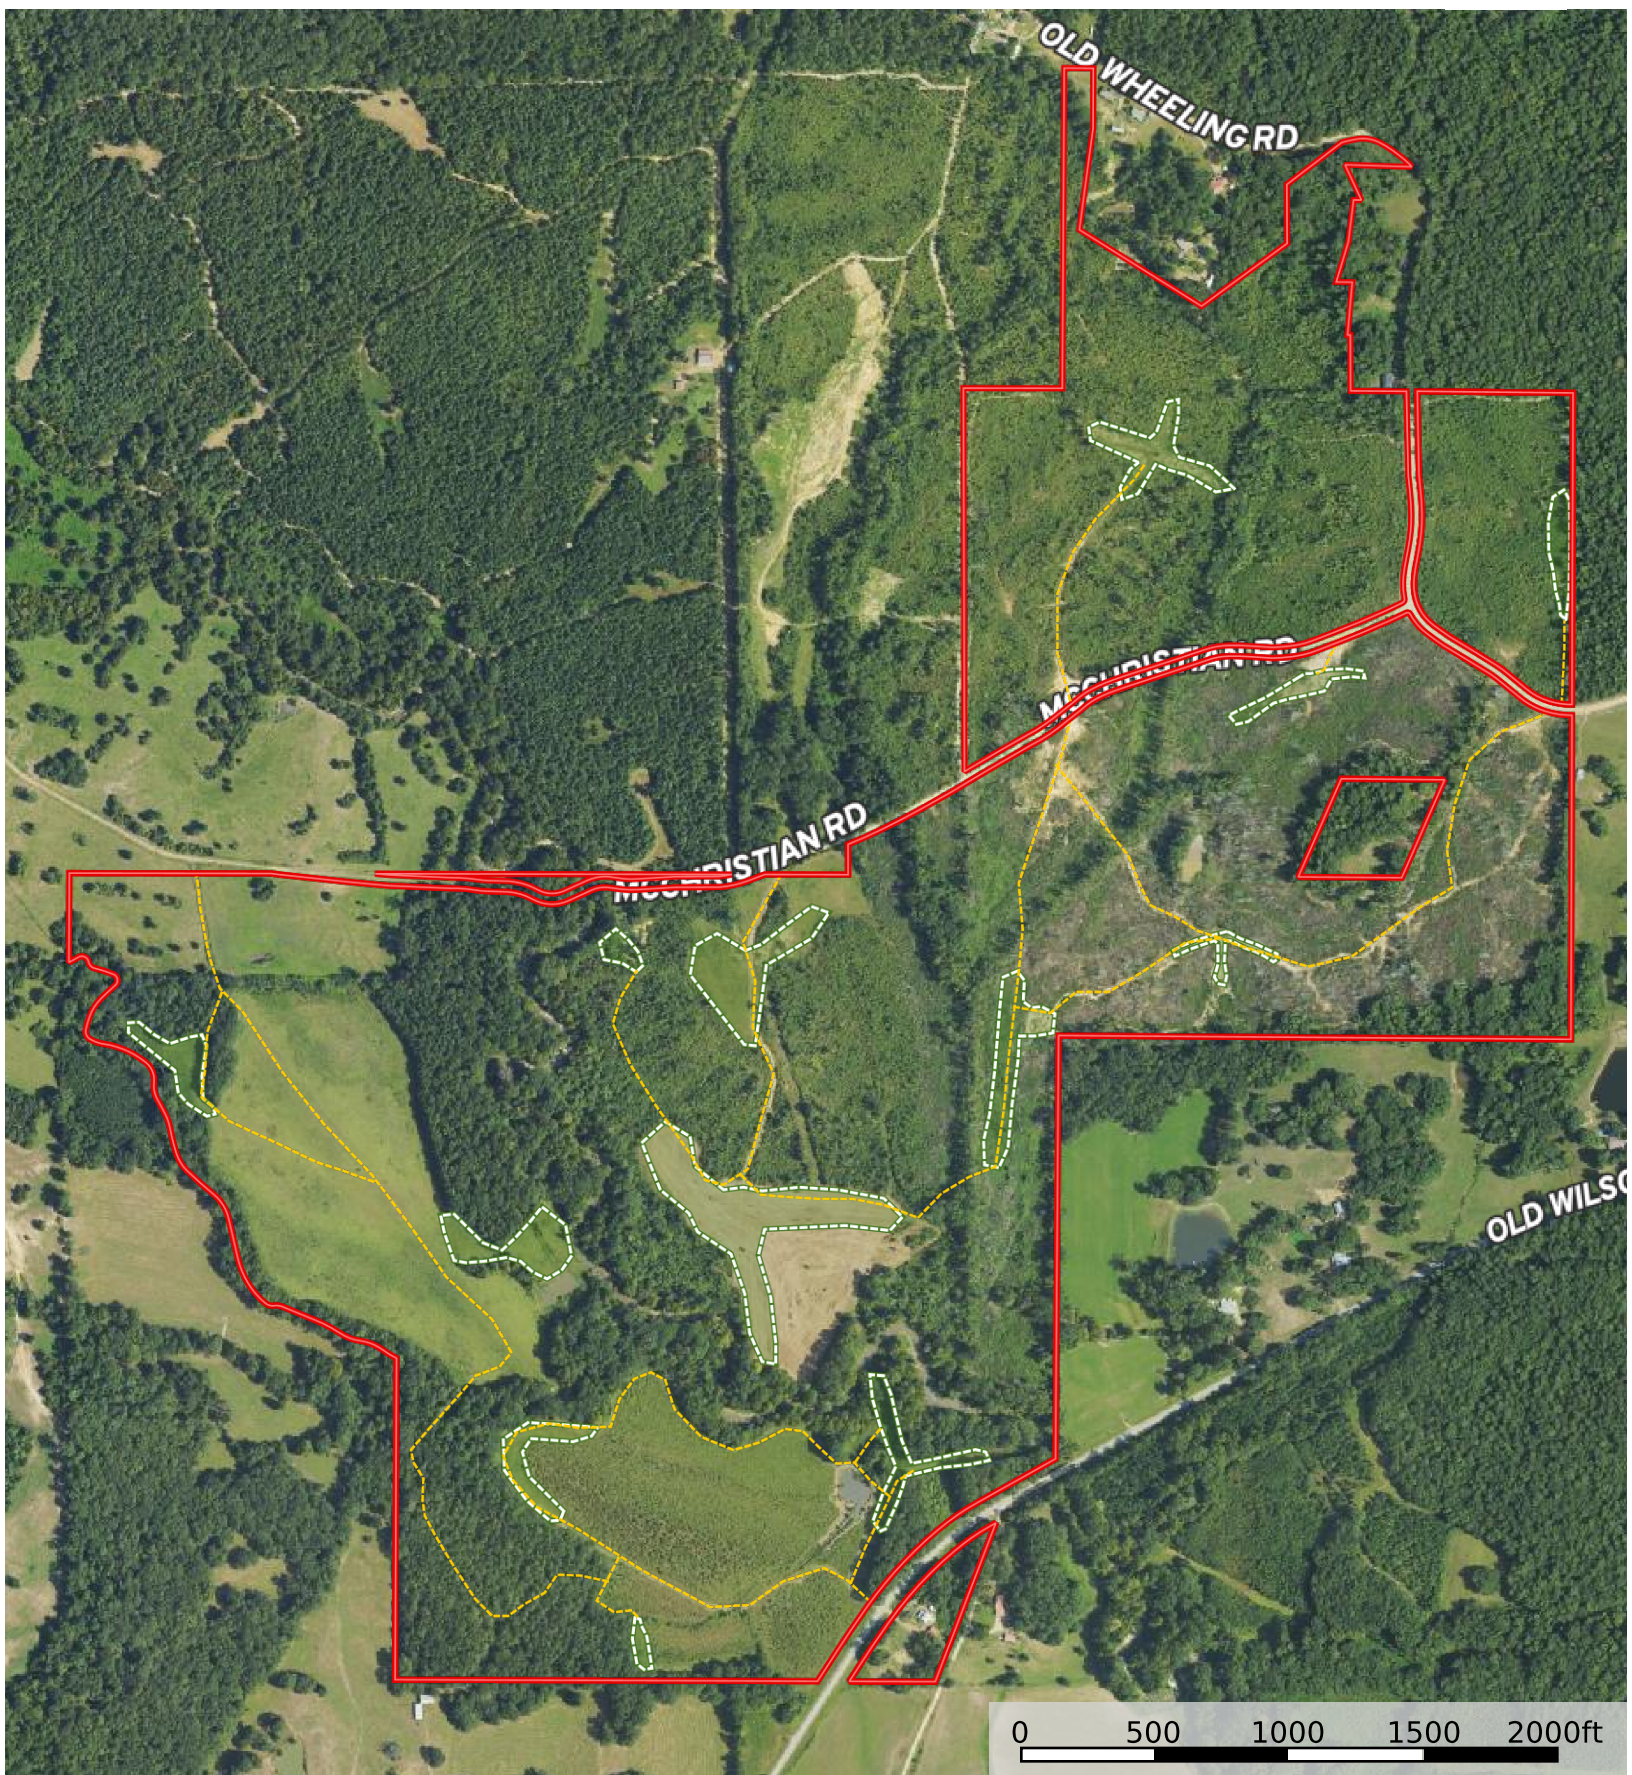

**JORDAN CREEK LODGE** Holmes 346 Old Wilson Rd  
Holmes County, Mississippi, 346 AC +/-

- Road / Trail
- Food Plot
- Boundary