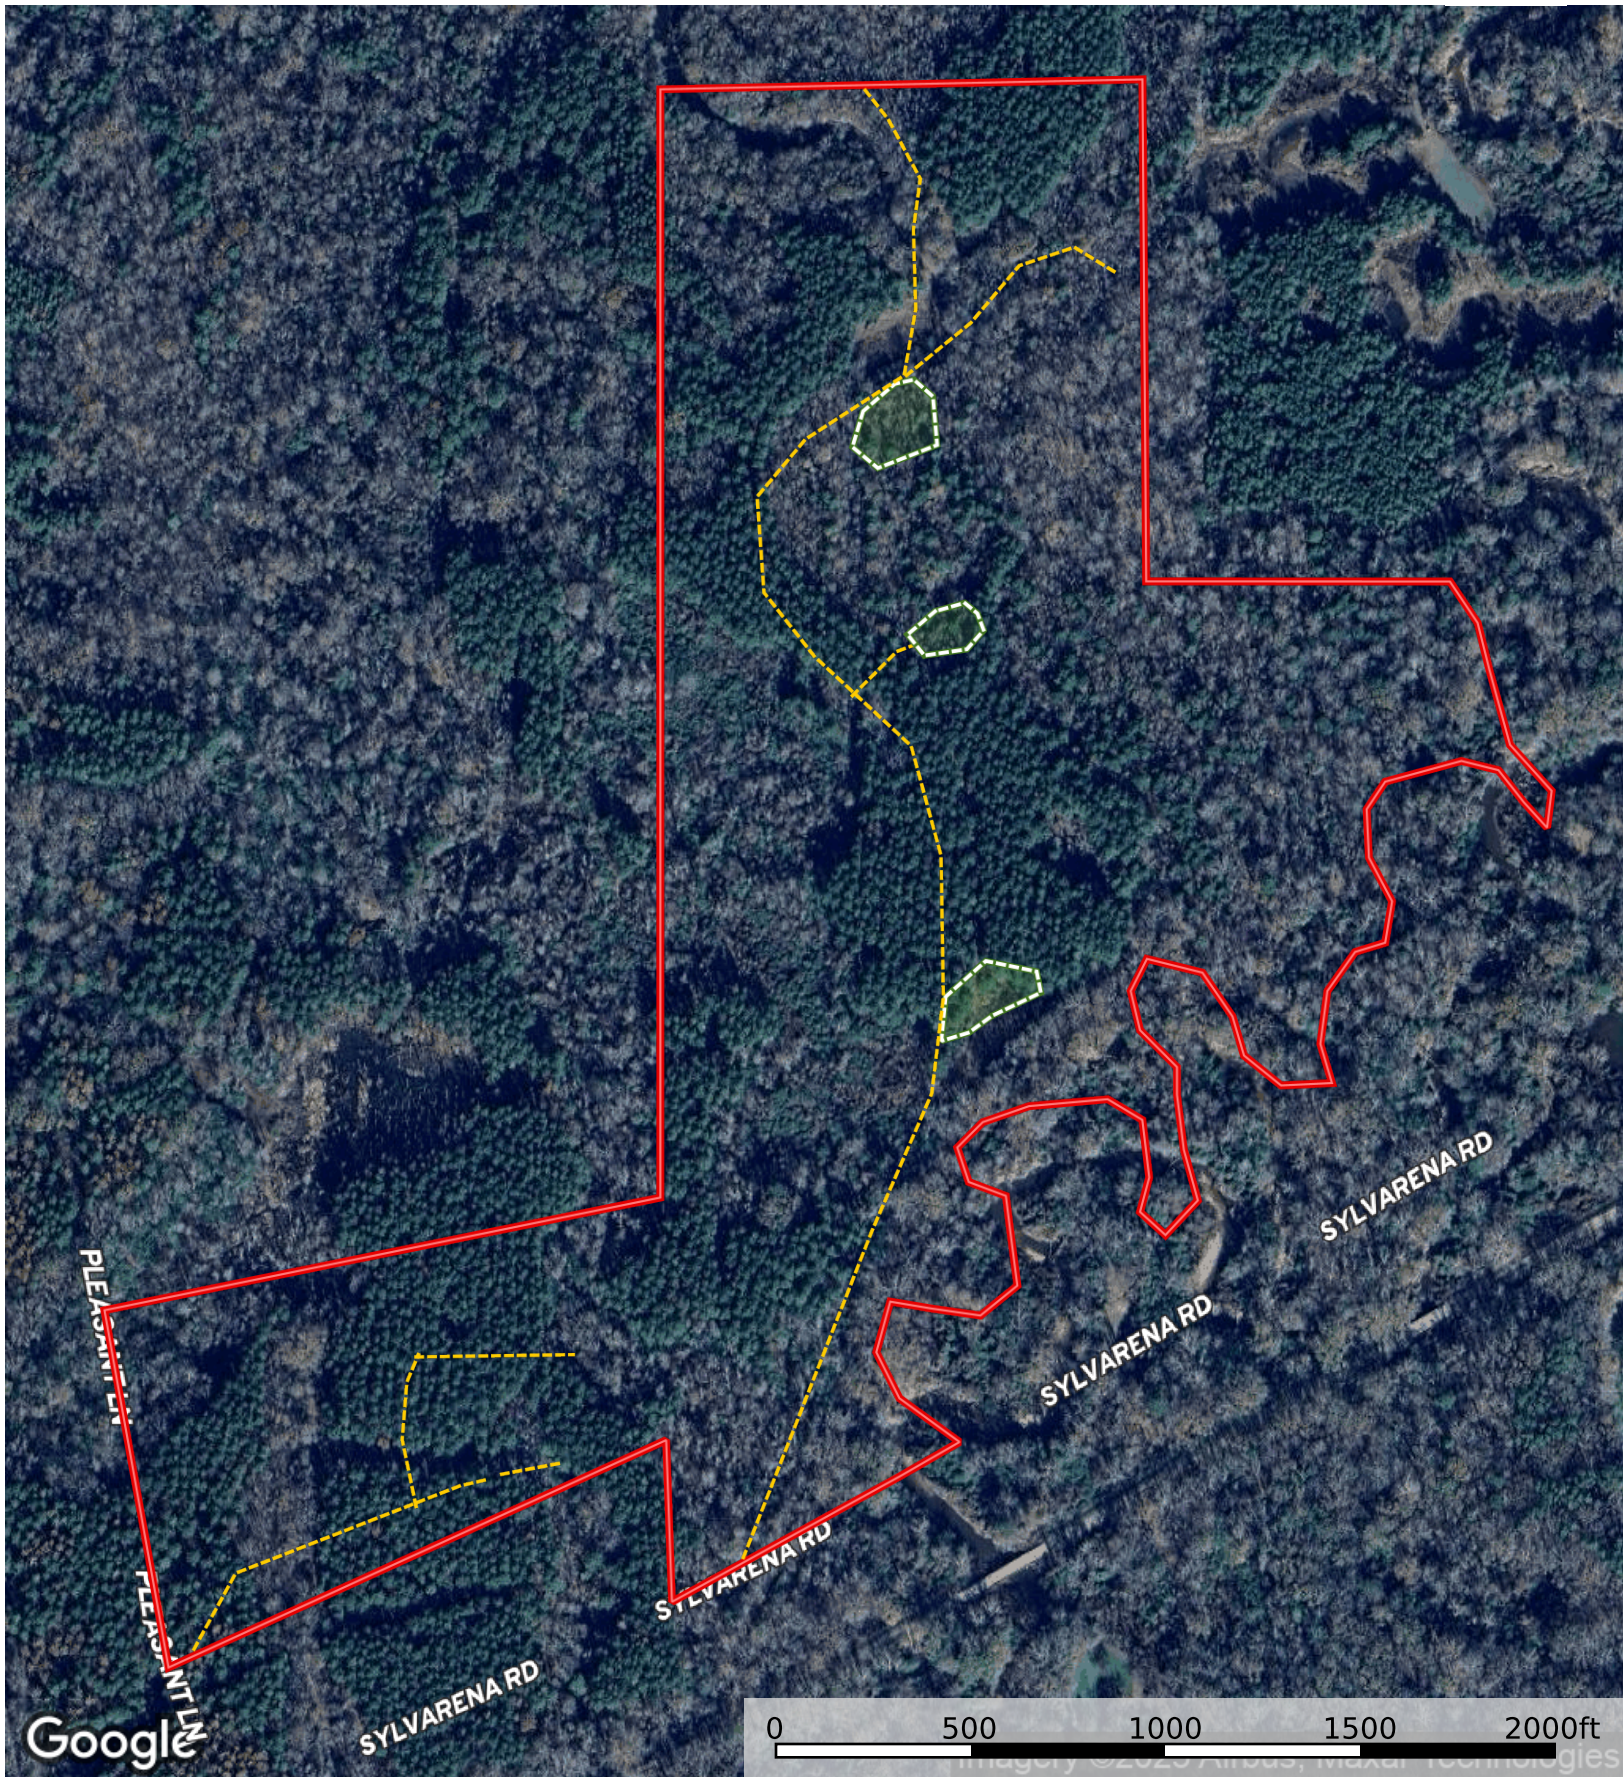

Copiah 138 Sylvarena Rd  
Copiah County, Mississippi, 138 AC +/-

- Road / Trail
- Food Plot
- Boundary