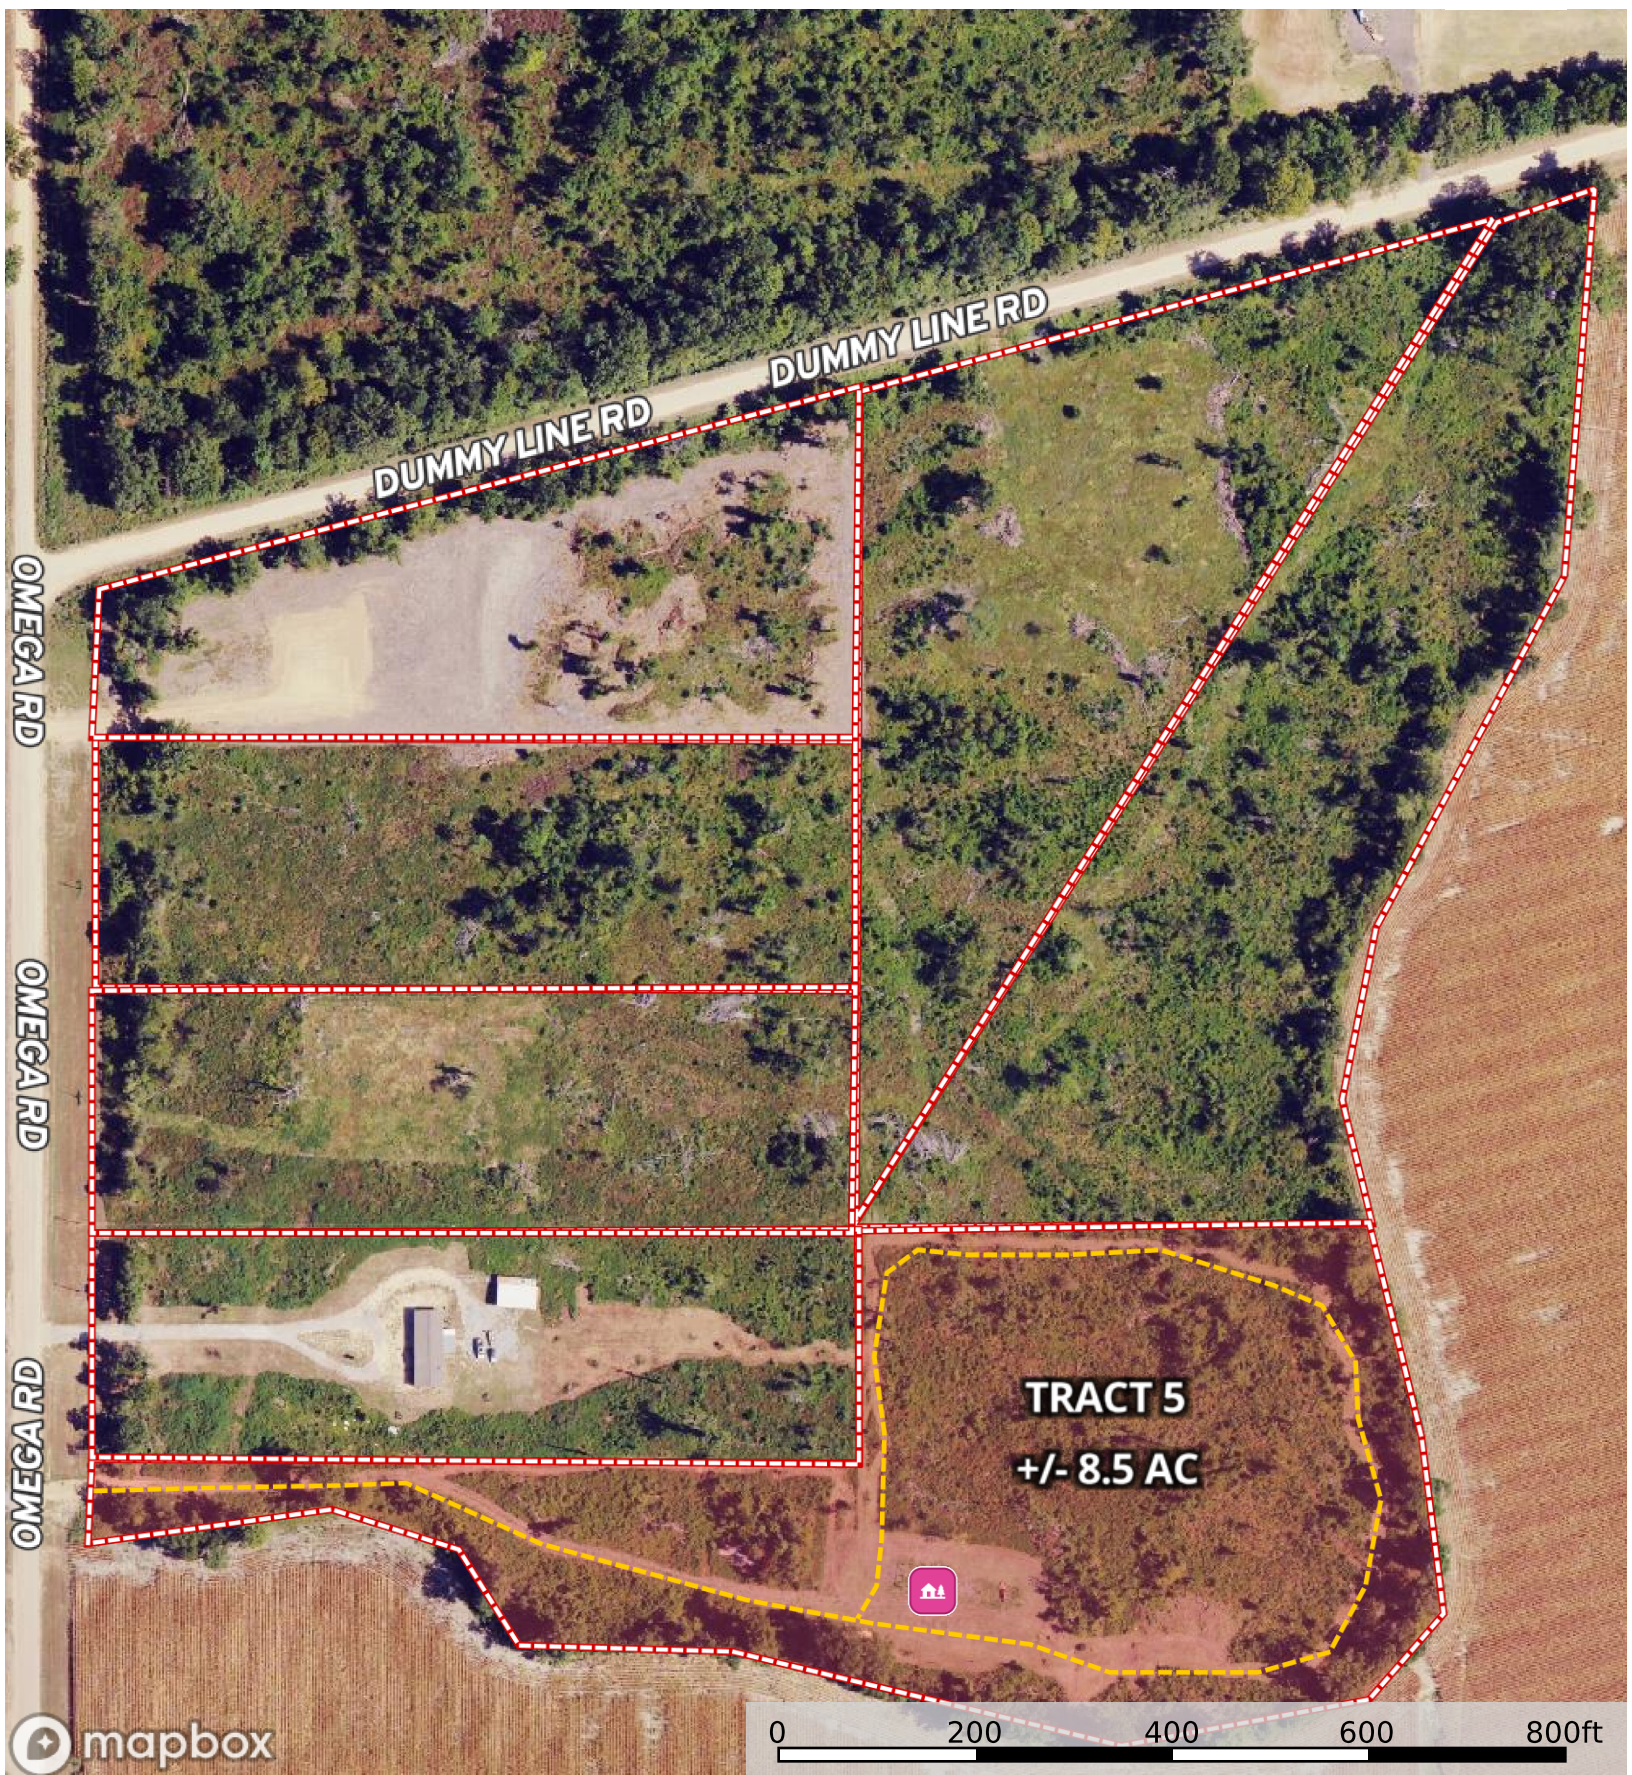

Deer Creek Farms - Tract 5 8.5
Sharkey County, Mississippi, 8.5 AC +/-

mapbox

0 200 400 600 800ft

Cabin Road / Trail Boundary 1 Boundary