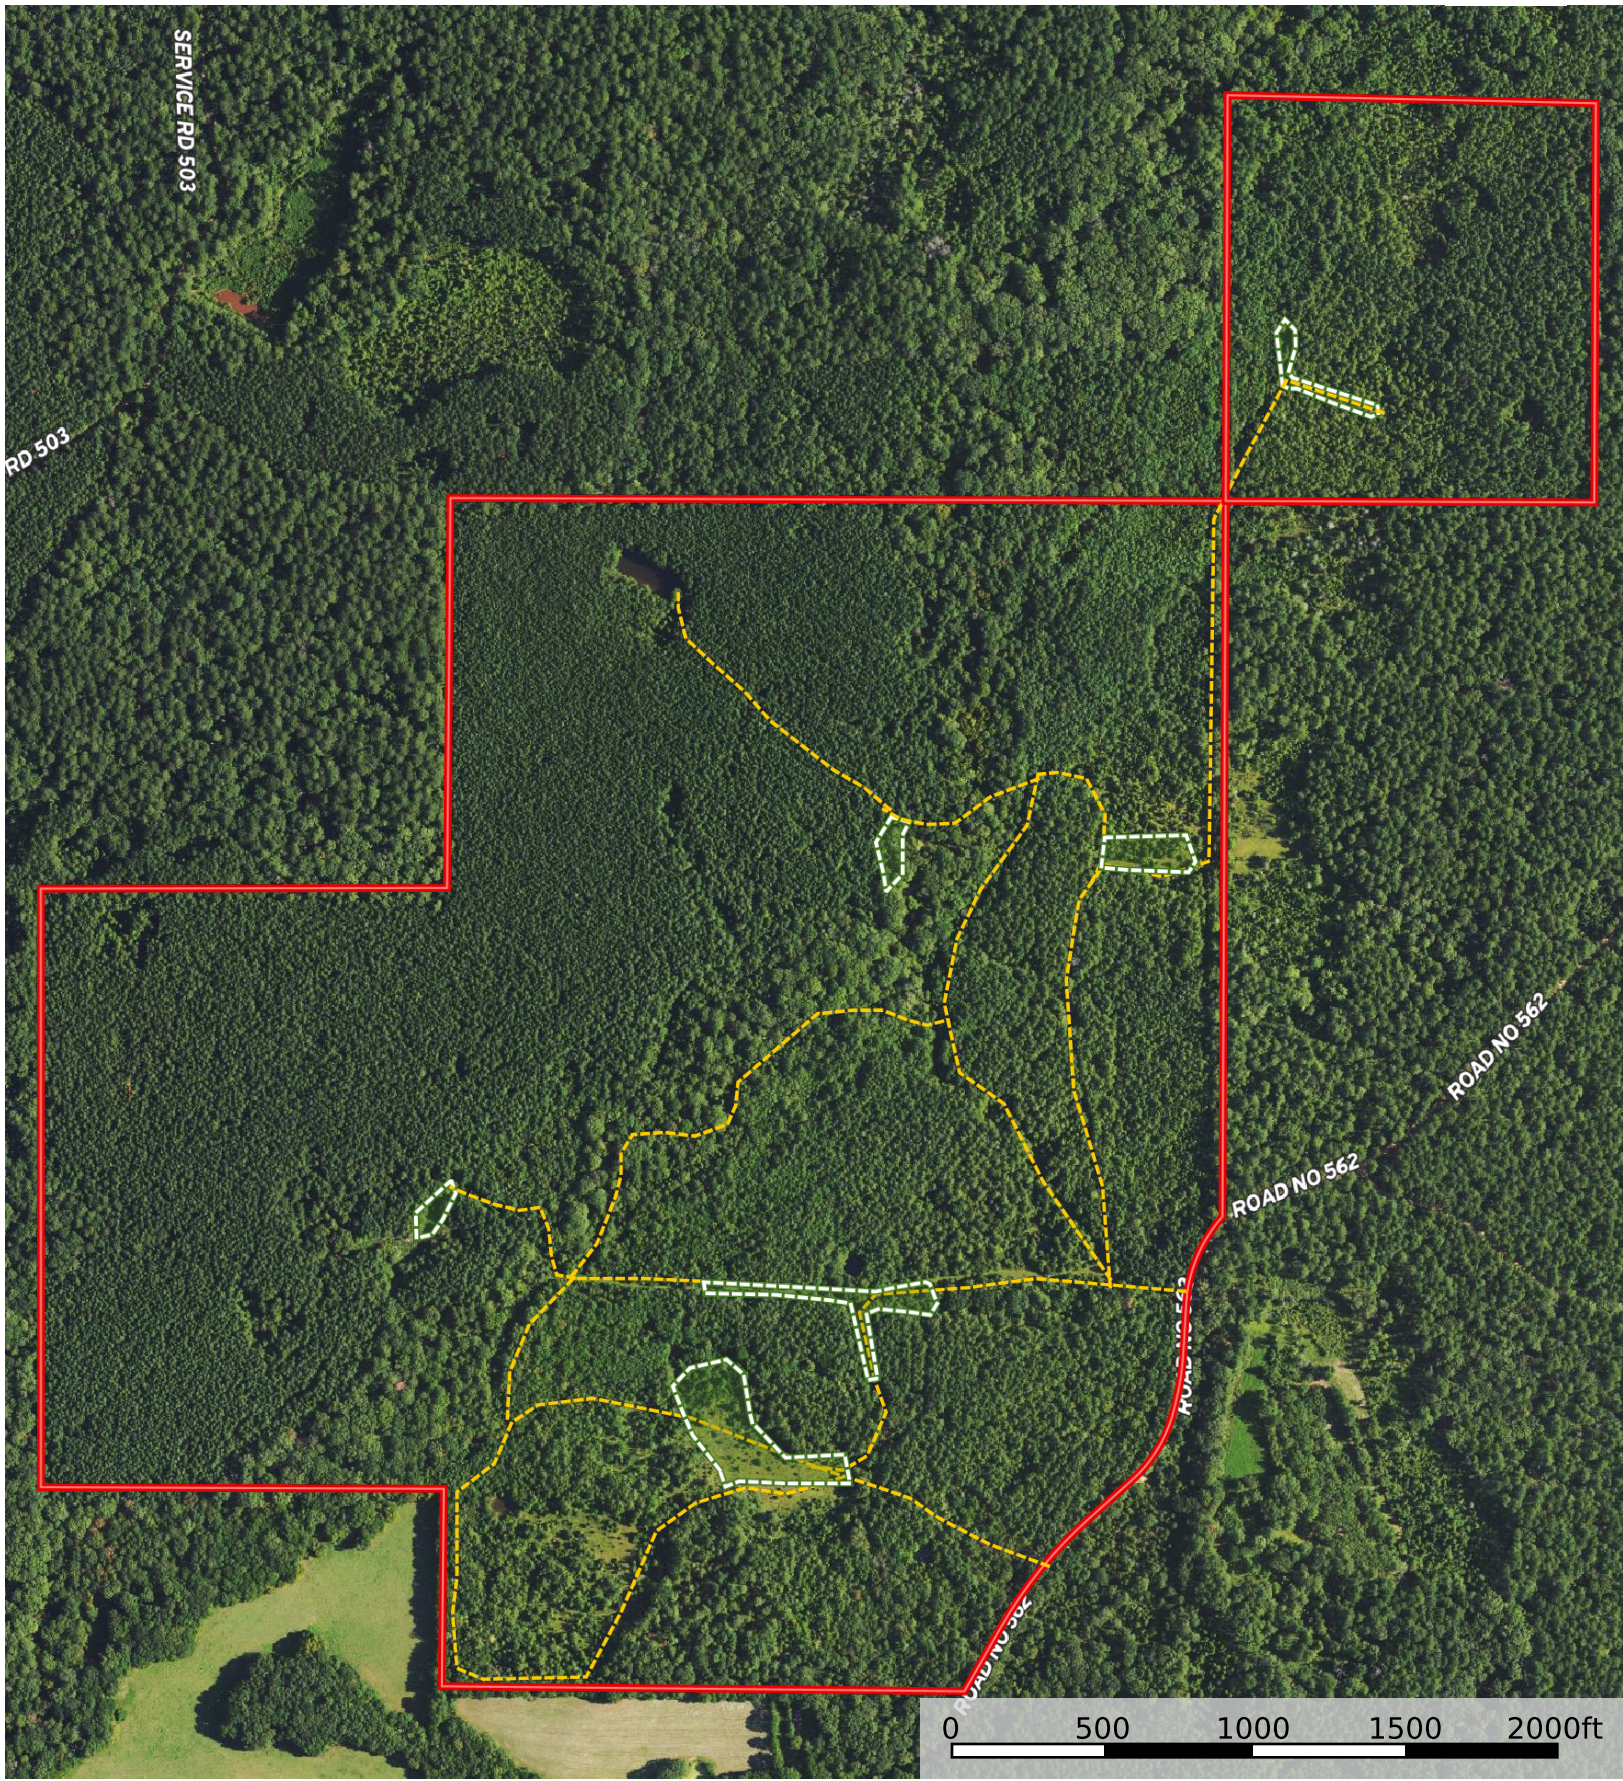

# Scott 318 Bienville Forest Road 562

Scott County, Mississippi, 318 AC +/-

- Road / Trail
- Boundary 1
- Boundary 2 1
- Boundary 1 1