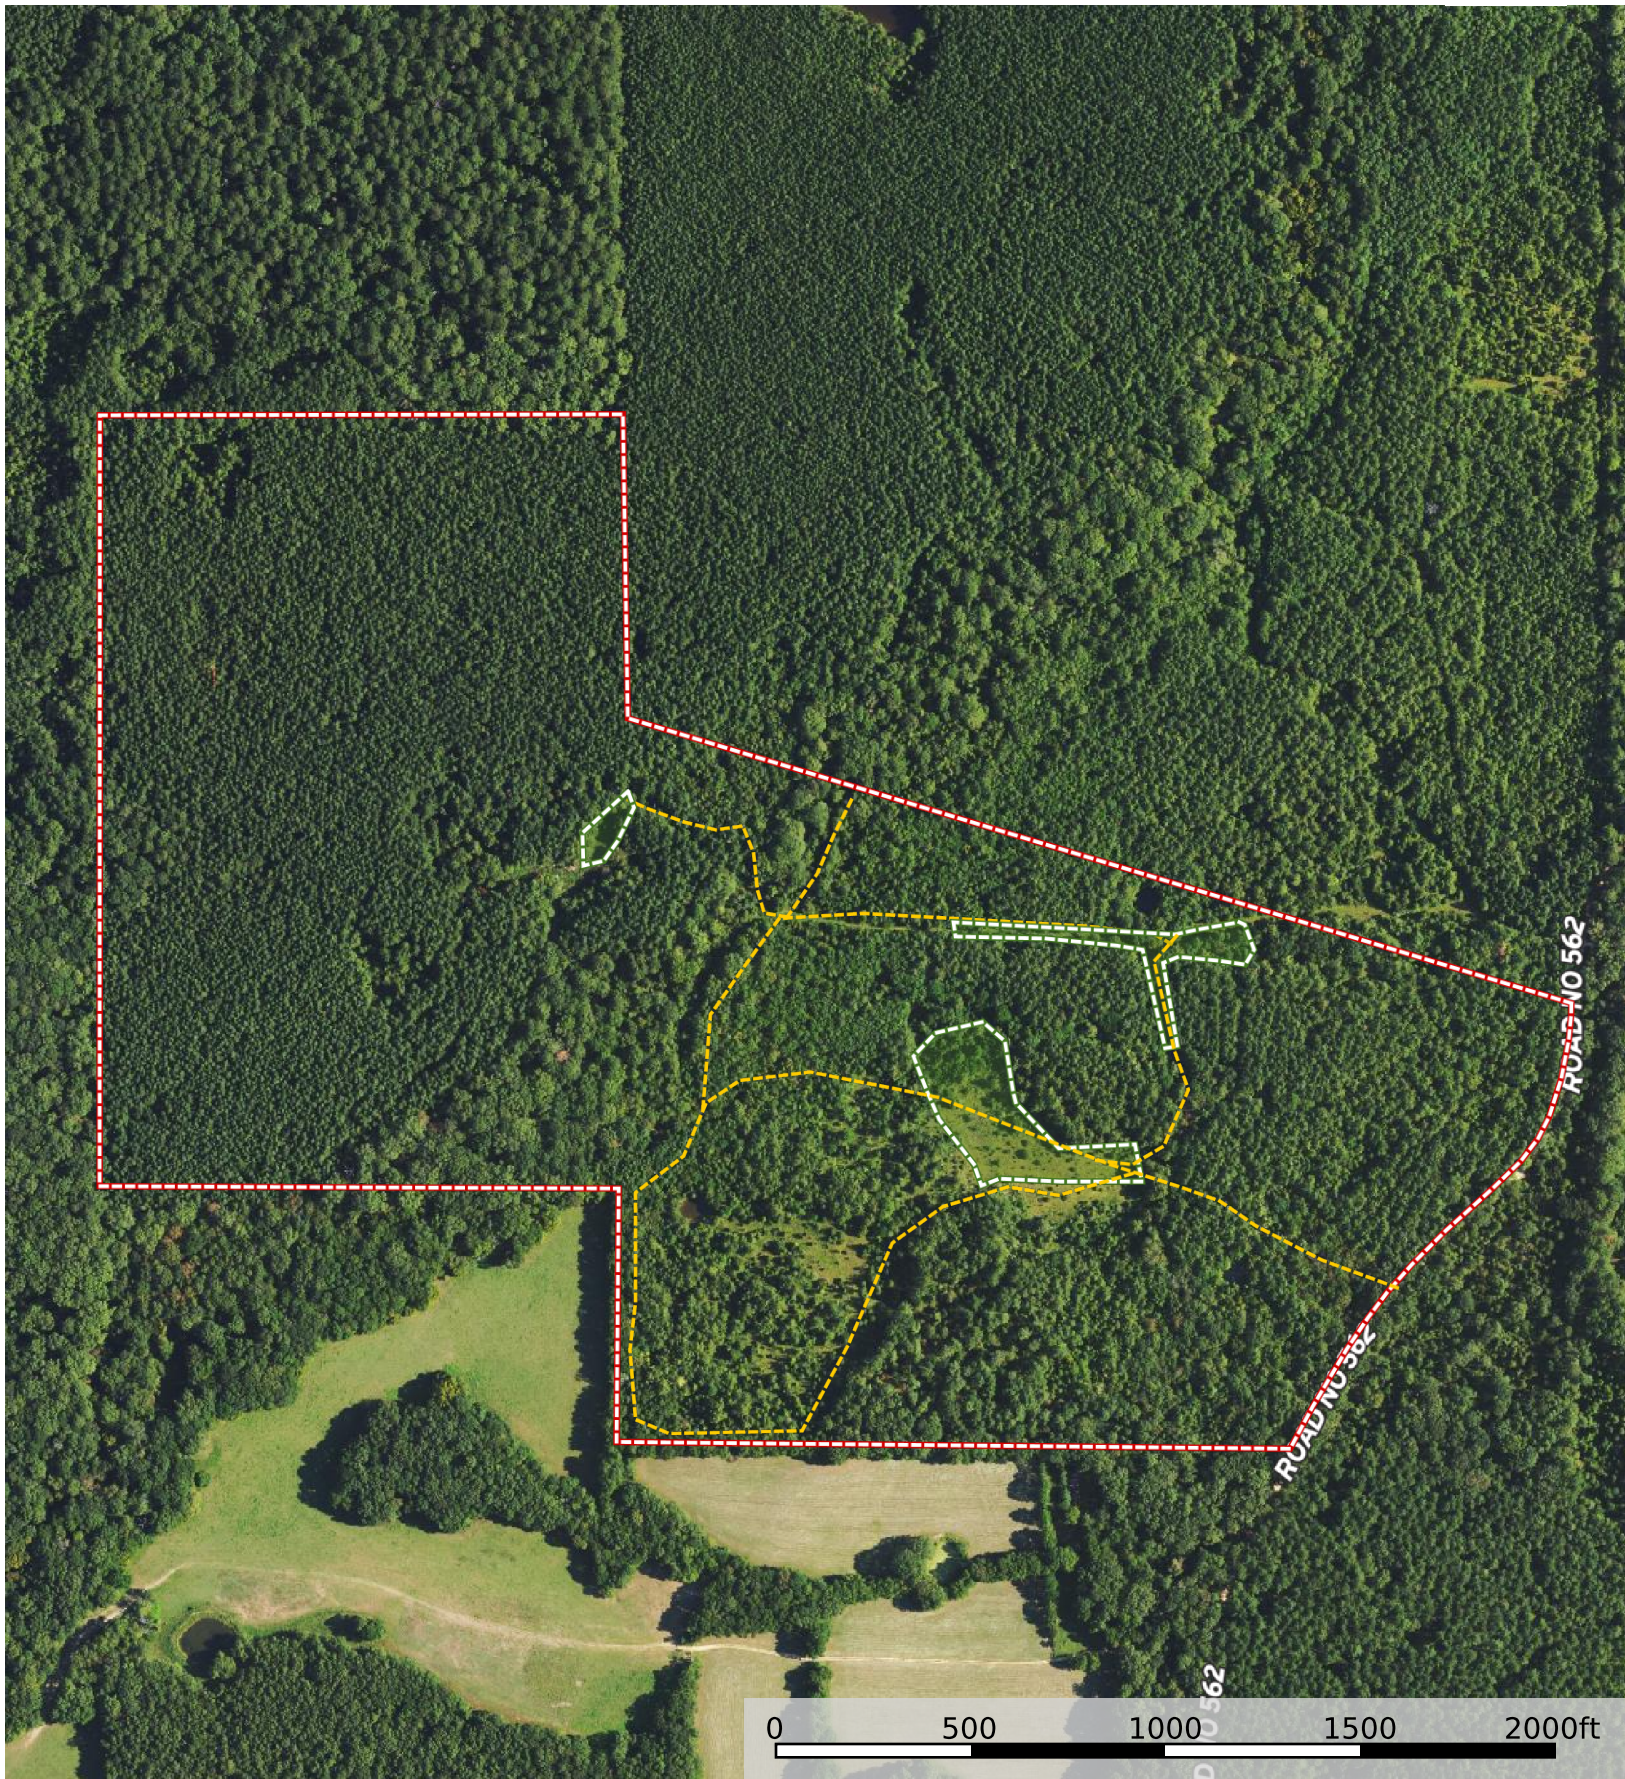

Scott 138 Bienville Forest Road 562
Scott County, Mississippi, 138 AC +/-

- Road / Trail
- Boundary 1 1
- Boundary 1