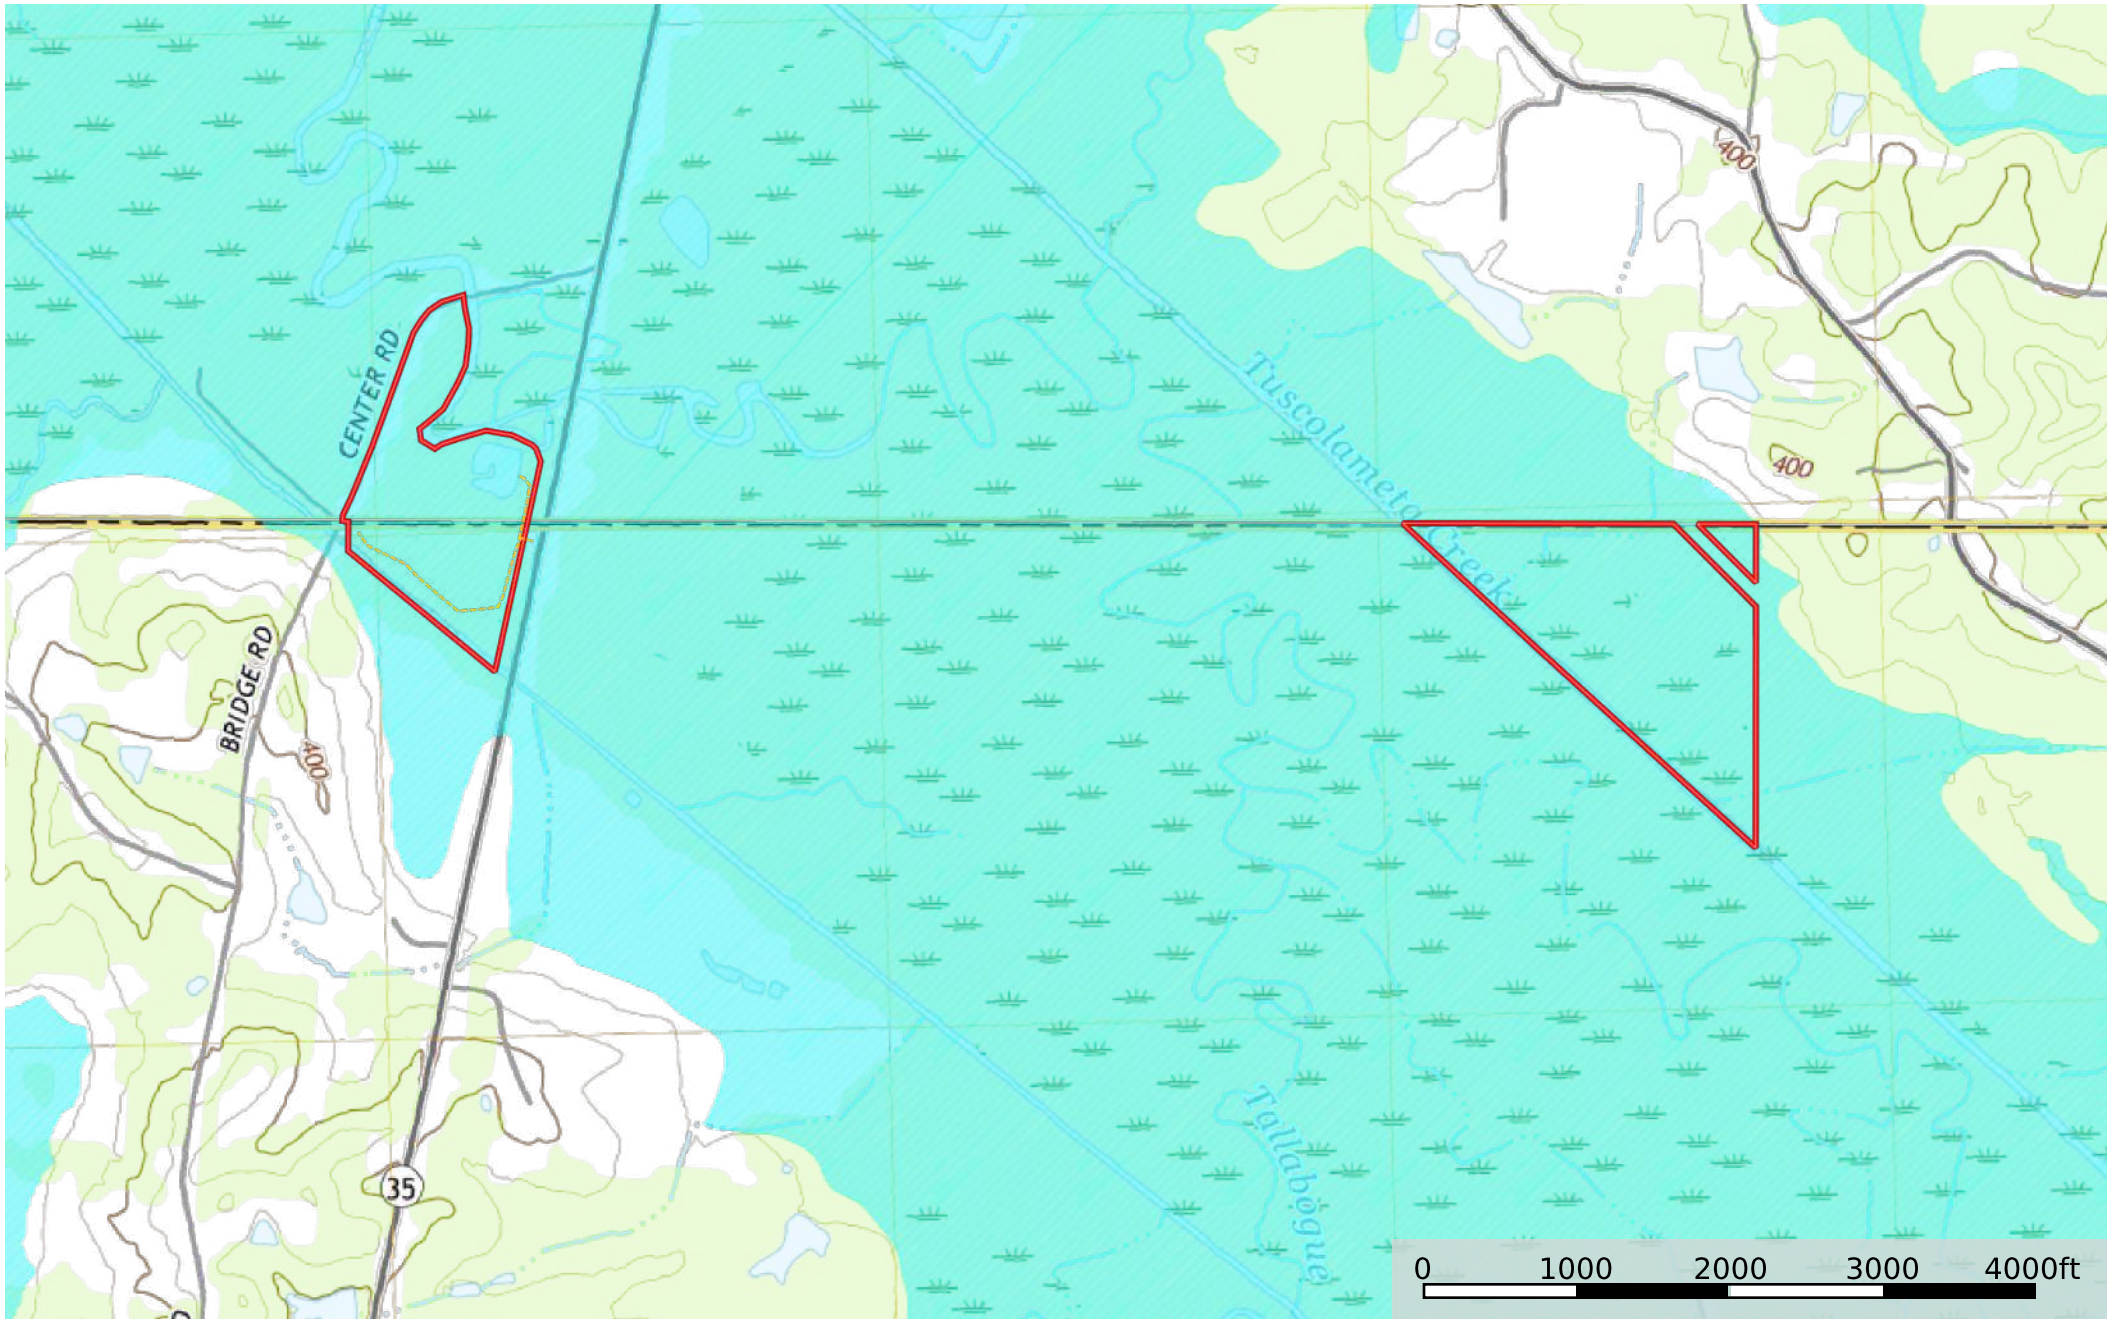

# Scott/Leake 92 Hwy 35

Scott County, Leake County, Mississippi, 92 AC +/-

--- Road / Trail    □ Boundary

# Scott/Leake 92 Hwy 35

Scott County, Leake County, Mississippi, 92 AC +/-

- Road / Trail
- ▭ Boundary
- ▭ 100 Year Floodplain
- ▭ 500 Year Floodplain
- ▭ Floodway
- ▭ Special
- ▭ Unmapped/ Not Included