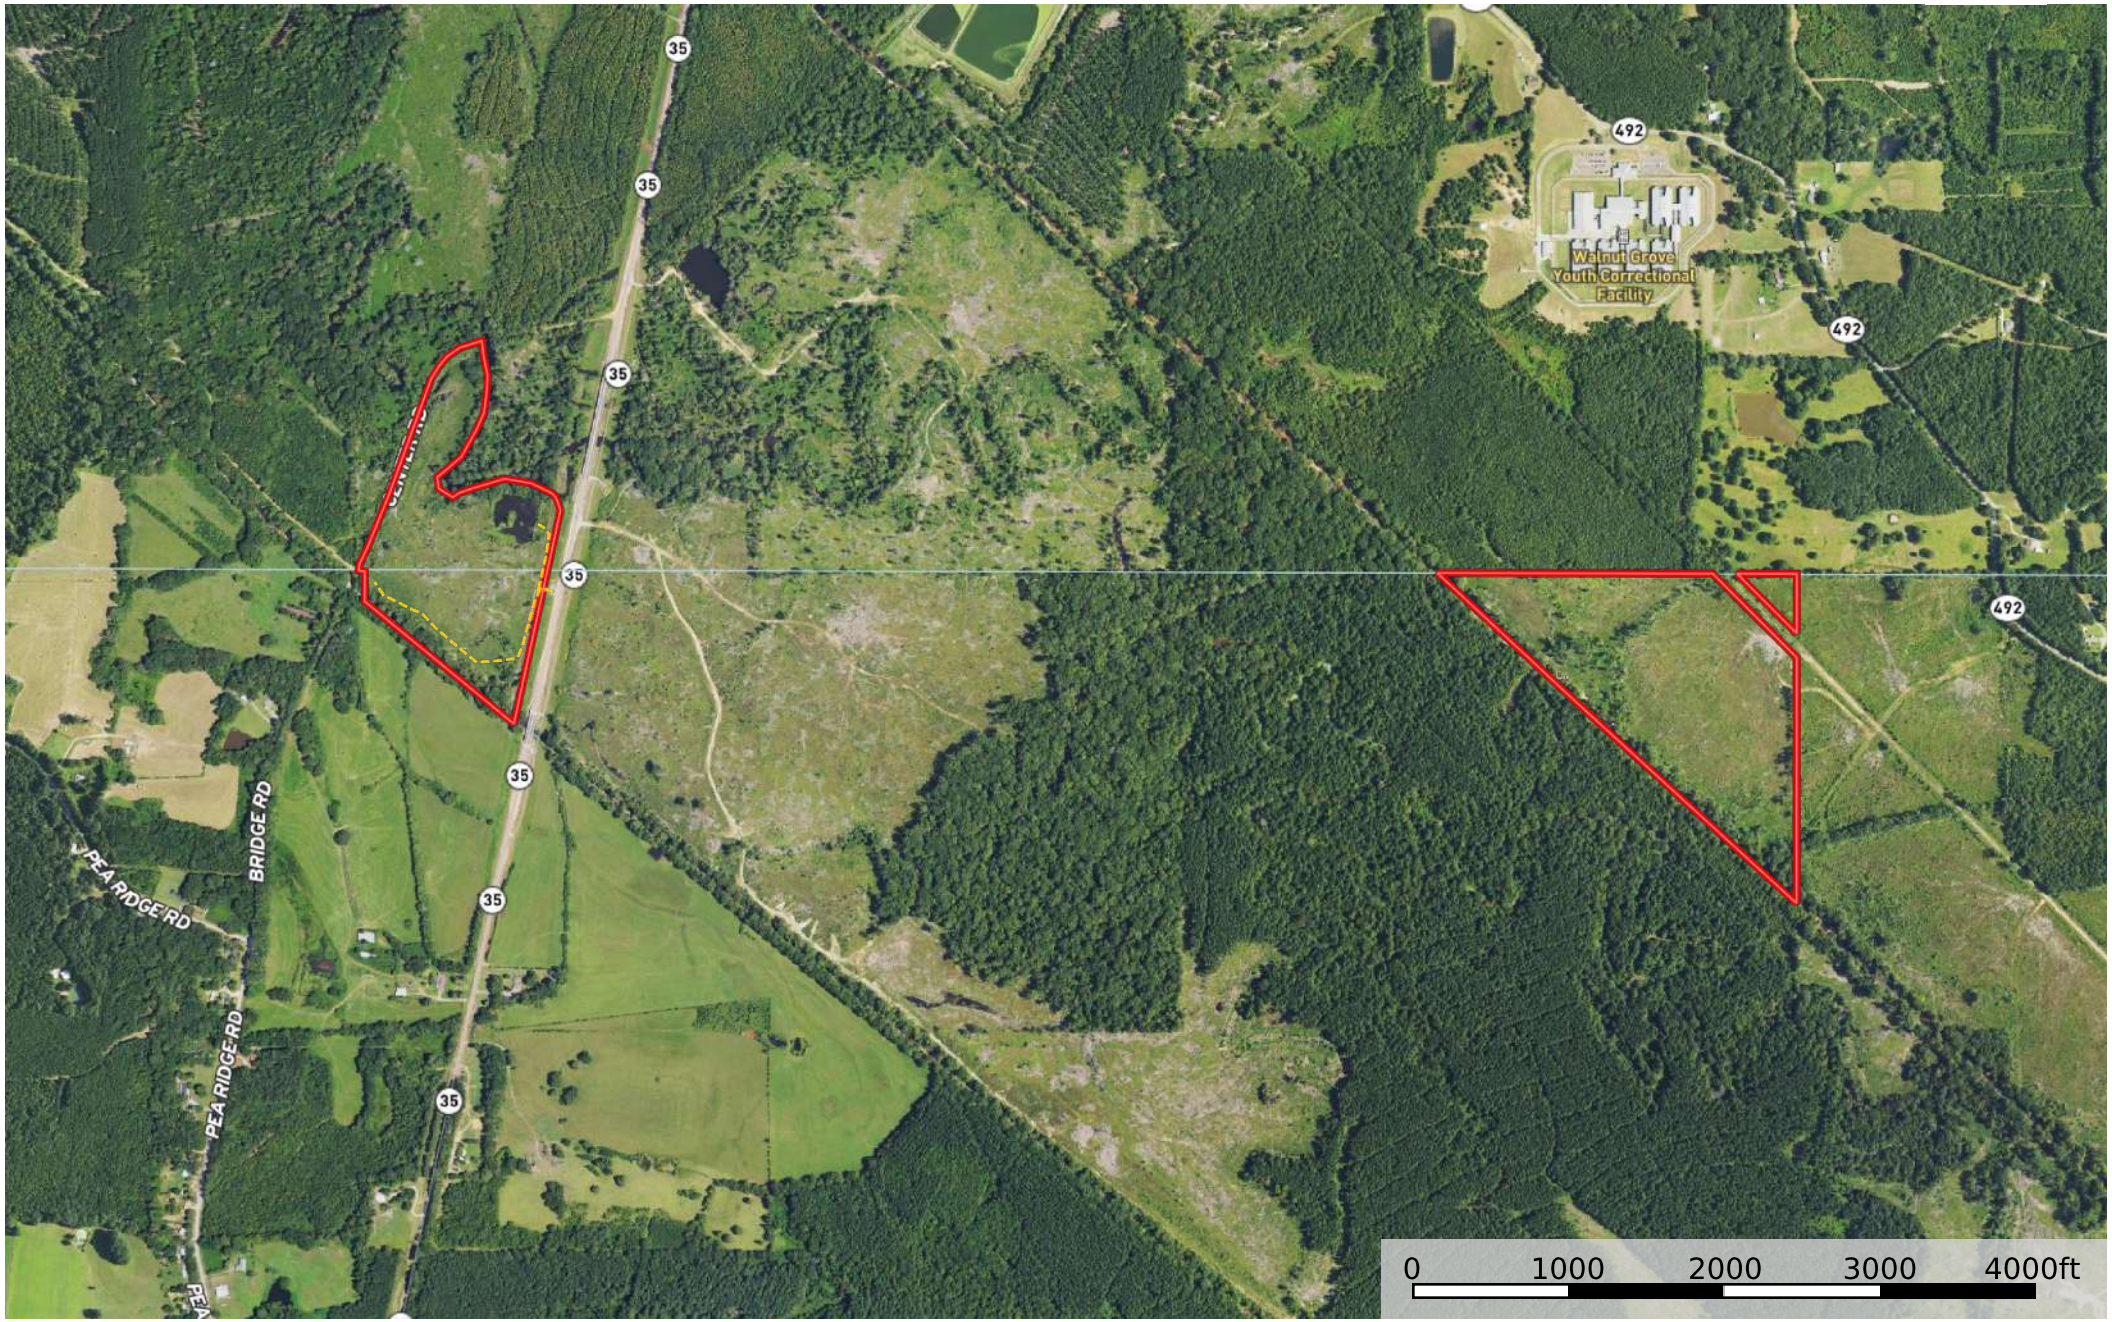

# Scott/Leake 92 Hwy 35

Scott County, Leake County, Mississippi, 92 AC +/-

--- Road / Trail    □ Boundary

# Scott/Leake 92 Hwy 35

Scott County, Leake County, Mississippi, 92 AC +/-

- Road / Trail
- ▭ Boundary
- ▭ 100 Year Floodplain
- ▭ 500 Year Floodplain
- ▭ Floodway
- ▭ Special
- ▭ Unmapped/ Not Included