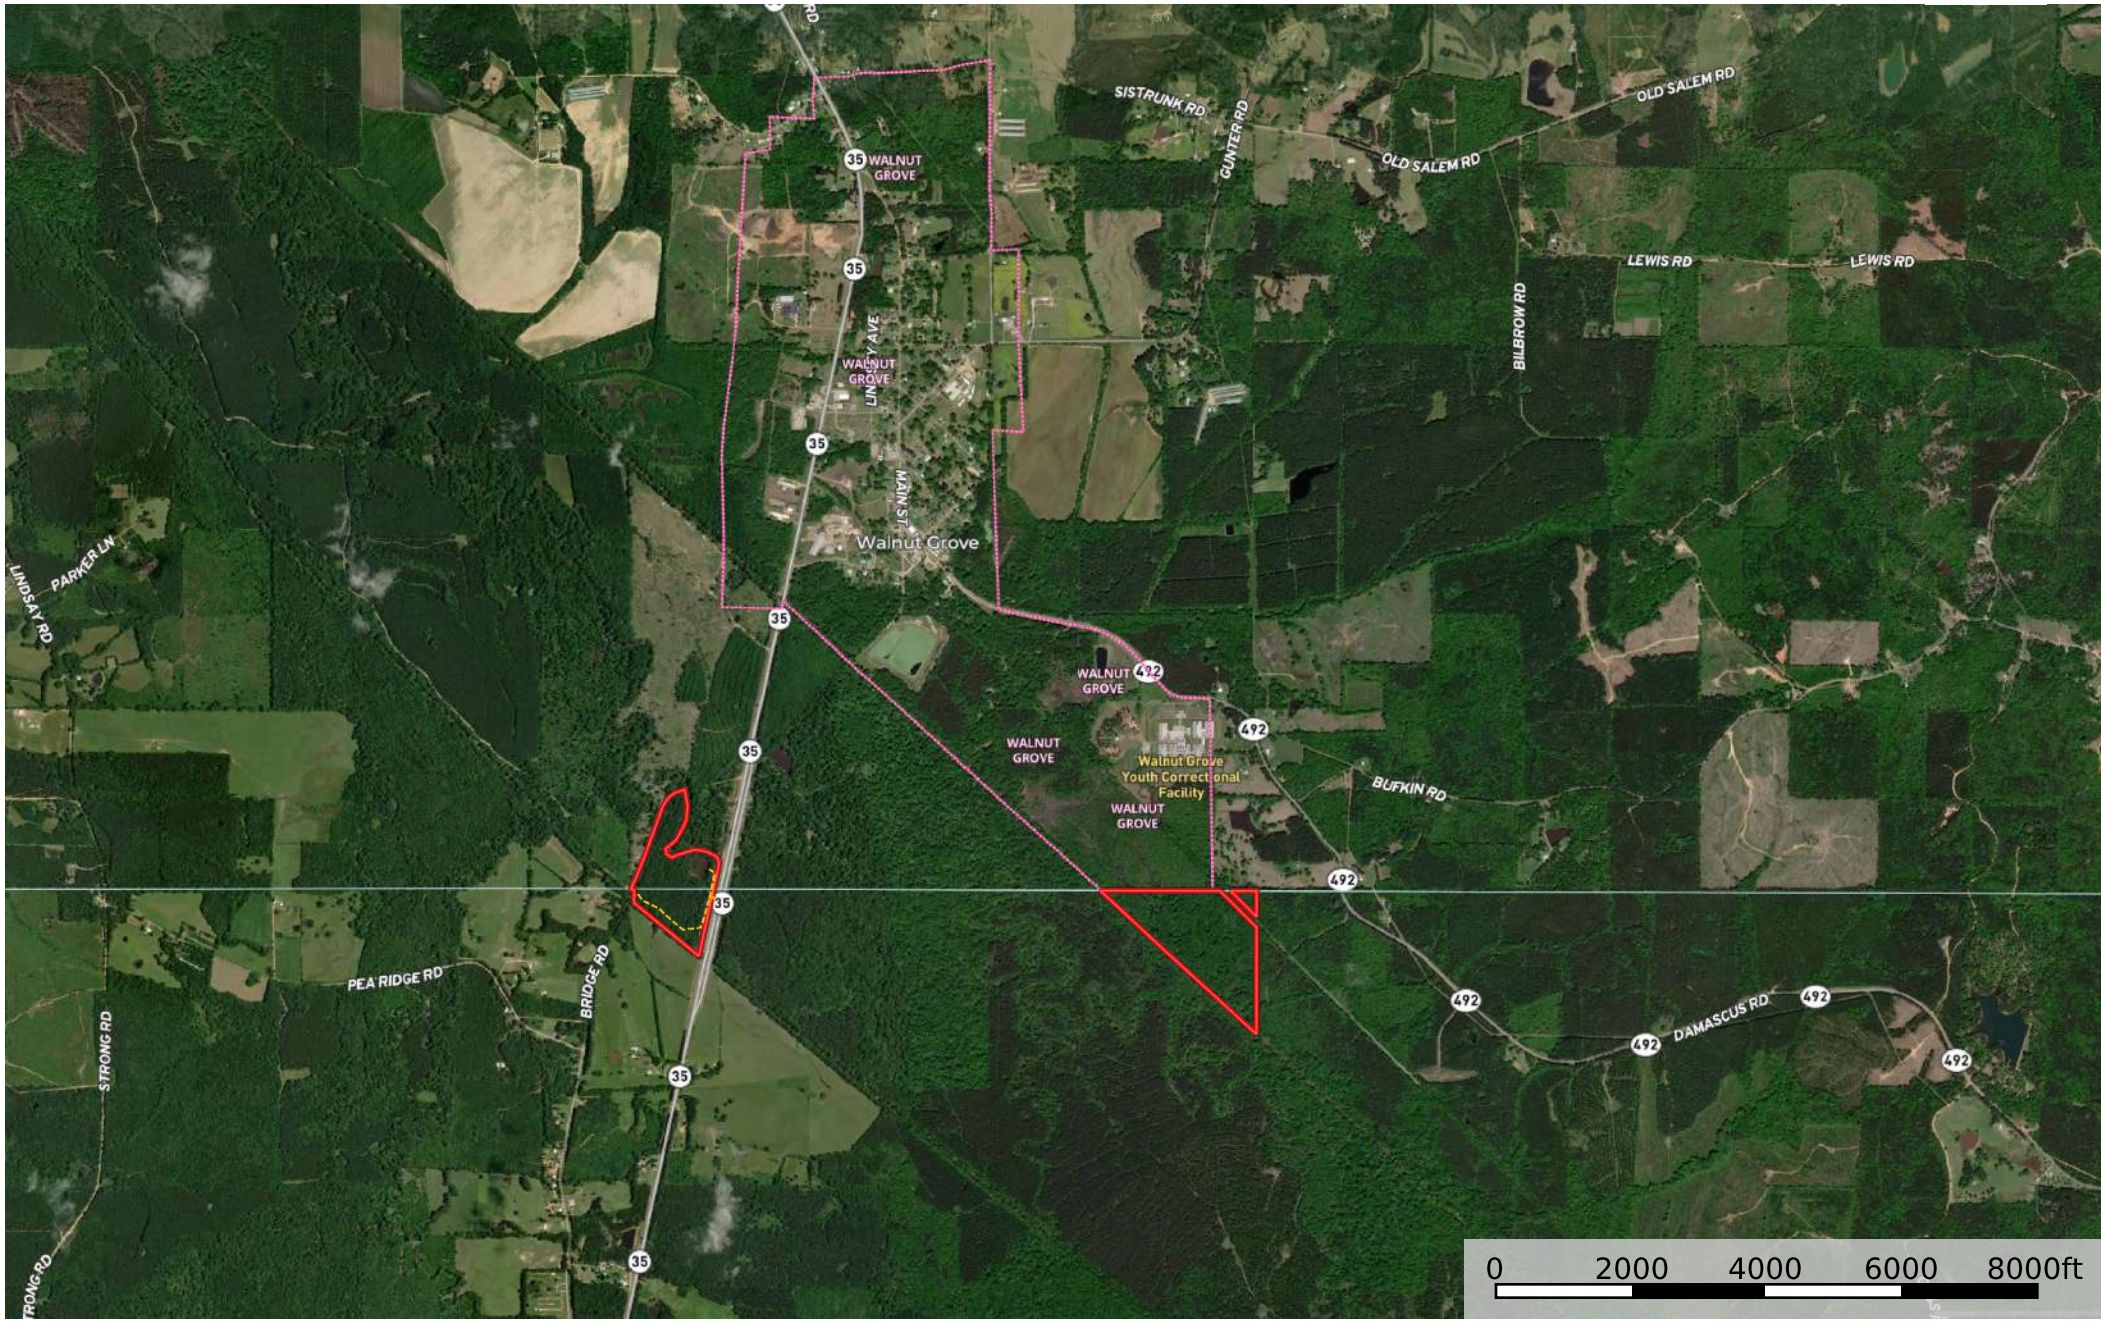

# Scott/Leake 92 Hwy 35

Scott County, Leake County, Mississippi, 92 AC +/-

--- Road / Trail    □ Boundary

# Scott/Leake 92 Hwy 35

Scott County, Leake County, Mississippi, 92 AC +/-

- Road / Trail
- ▭ Boundary
- ▭ 100 Year Floodplain
- ▭ 500 Year Floodplain
- ▭ Floodway
- ▭ Special
- ▭ Unmapped/ Not Included