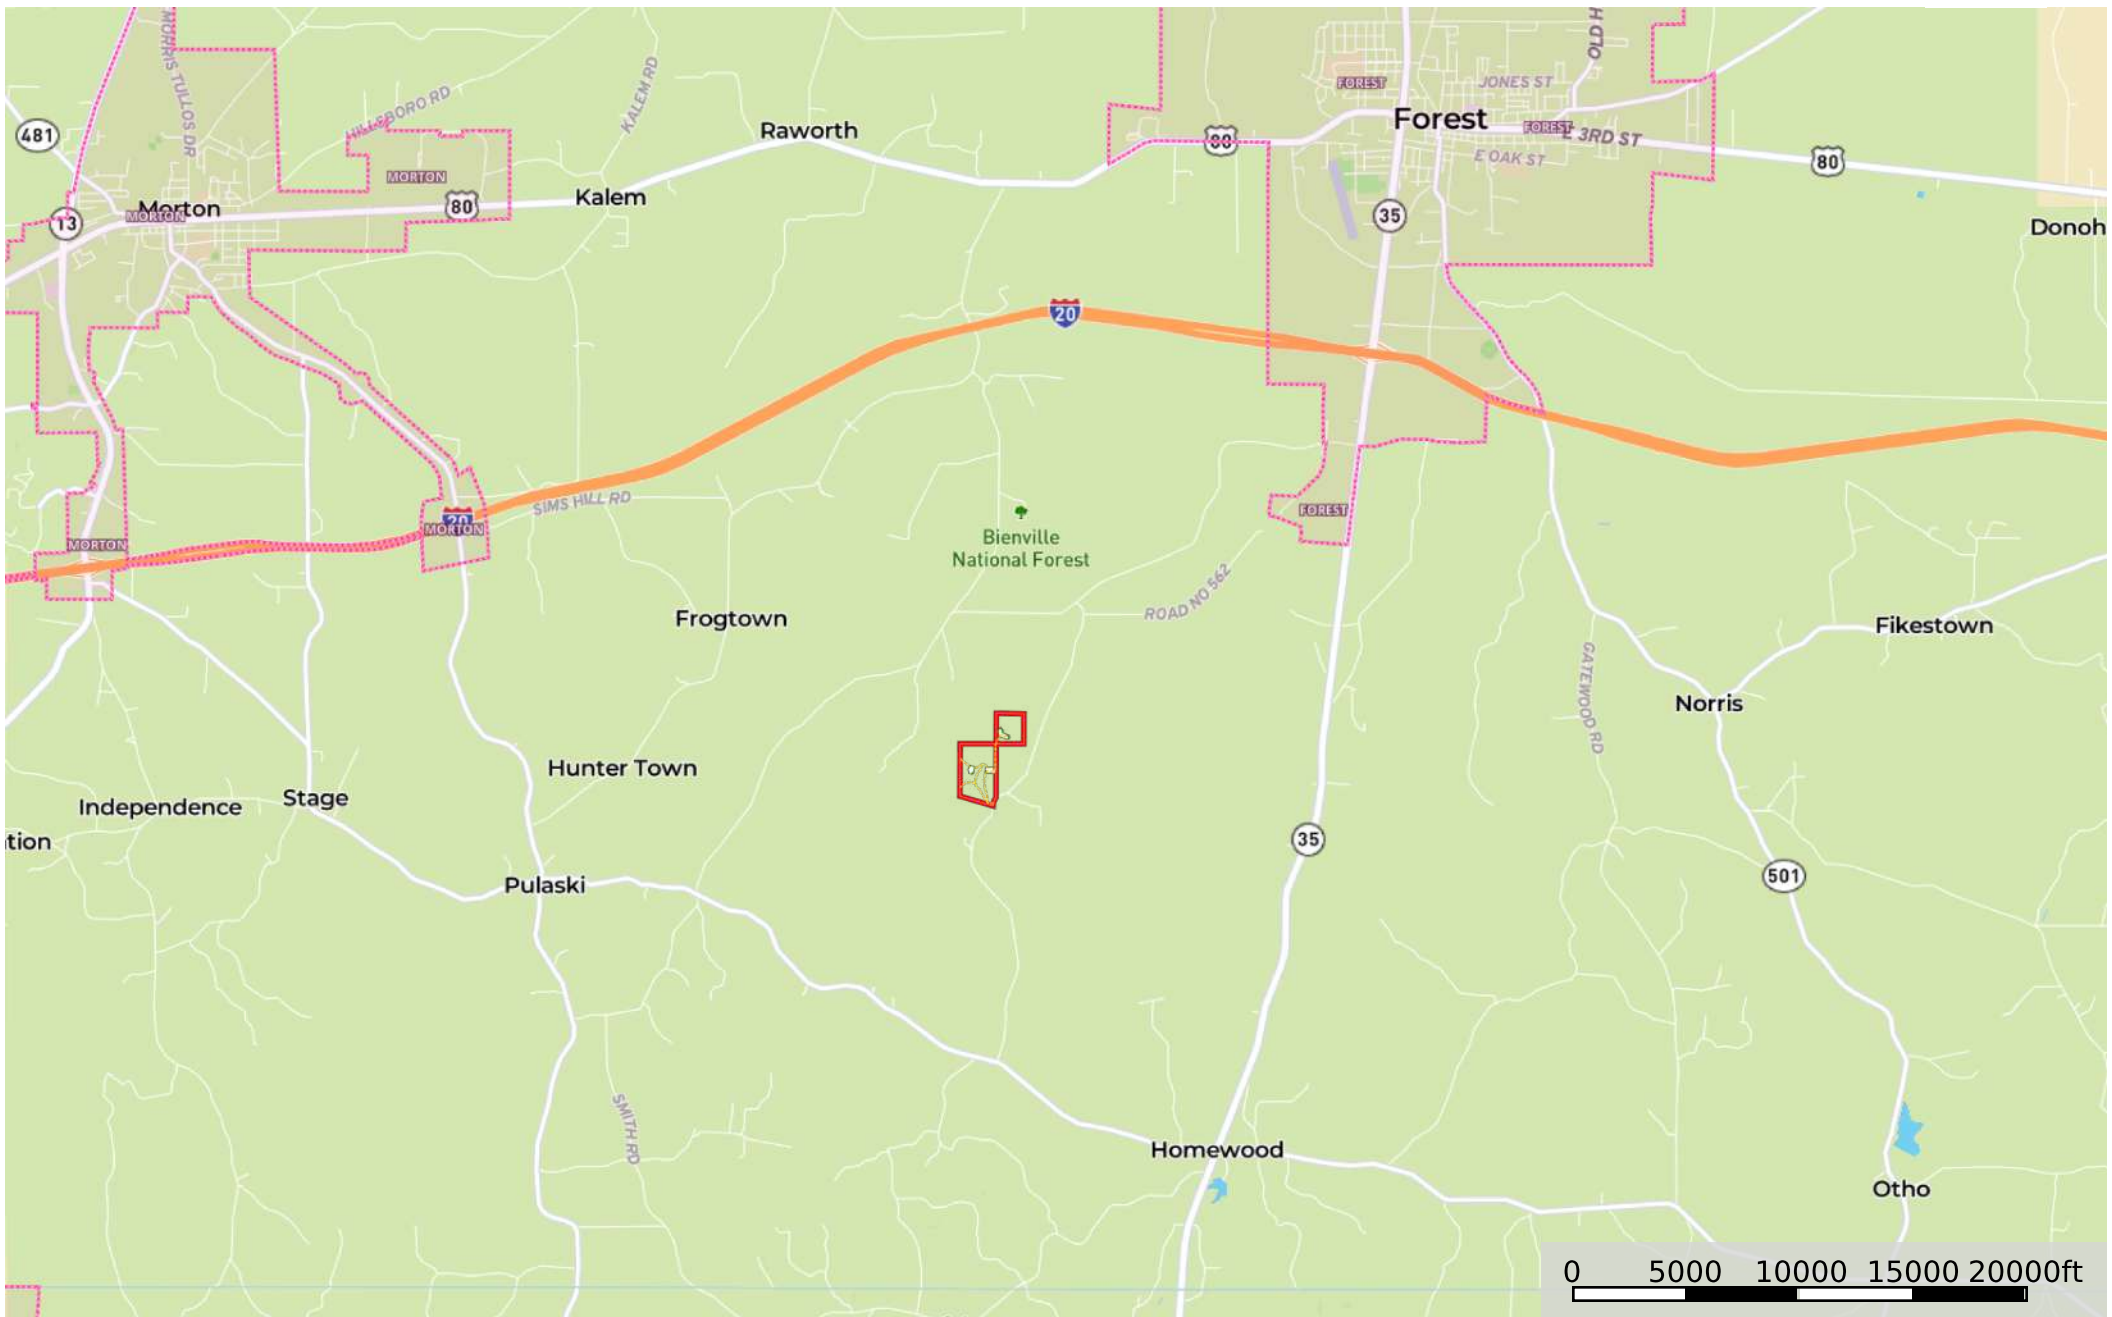

Scott 129 Bienville Forest Road 562

Scott County, Mississippi, 129 AC +/-

--- Road / Trail - - - Boundary 1 ▭ Boundary

Scott 129 Bienville Forest Road 562

Scott County, Mississippi, 129 AC +/-

- Road / Trail
- Boundary 1
- Boundary
- 100 Year Floodplain
- 500 Year Floodplain
- ▨ Floodway
- Special
- Unmapped/Not Included

Scott 129 Bienville Forest Road 562

Scott County, Mississippi, 129 AC +/-

--- Road / Trail □ Boundary 1 □ Boundary