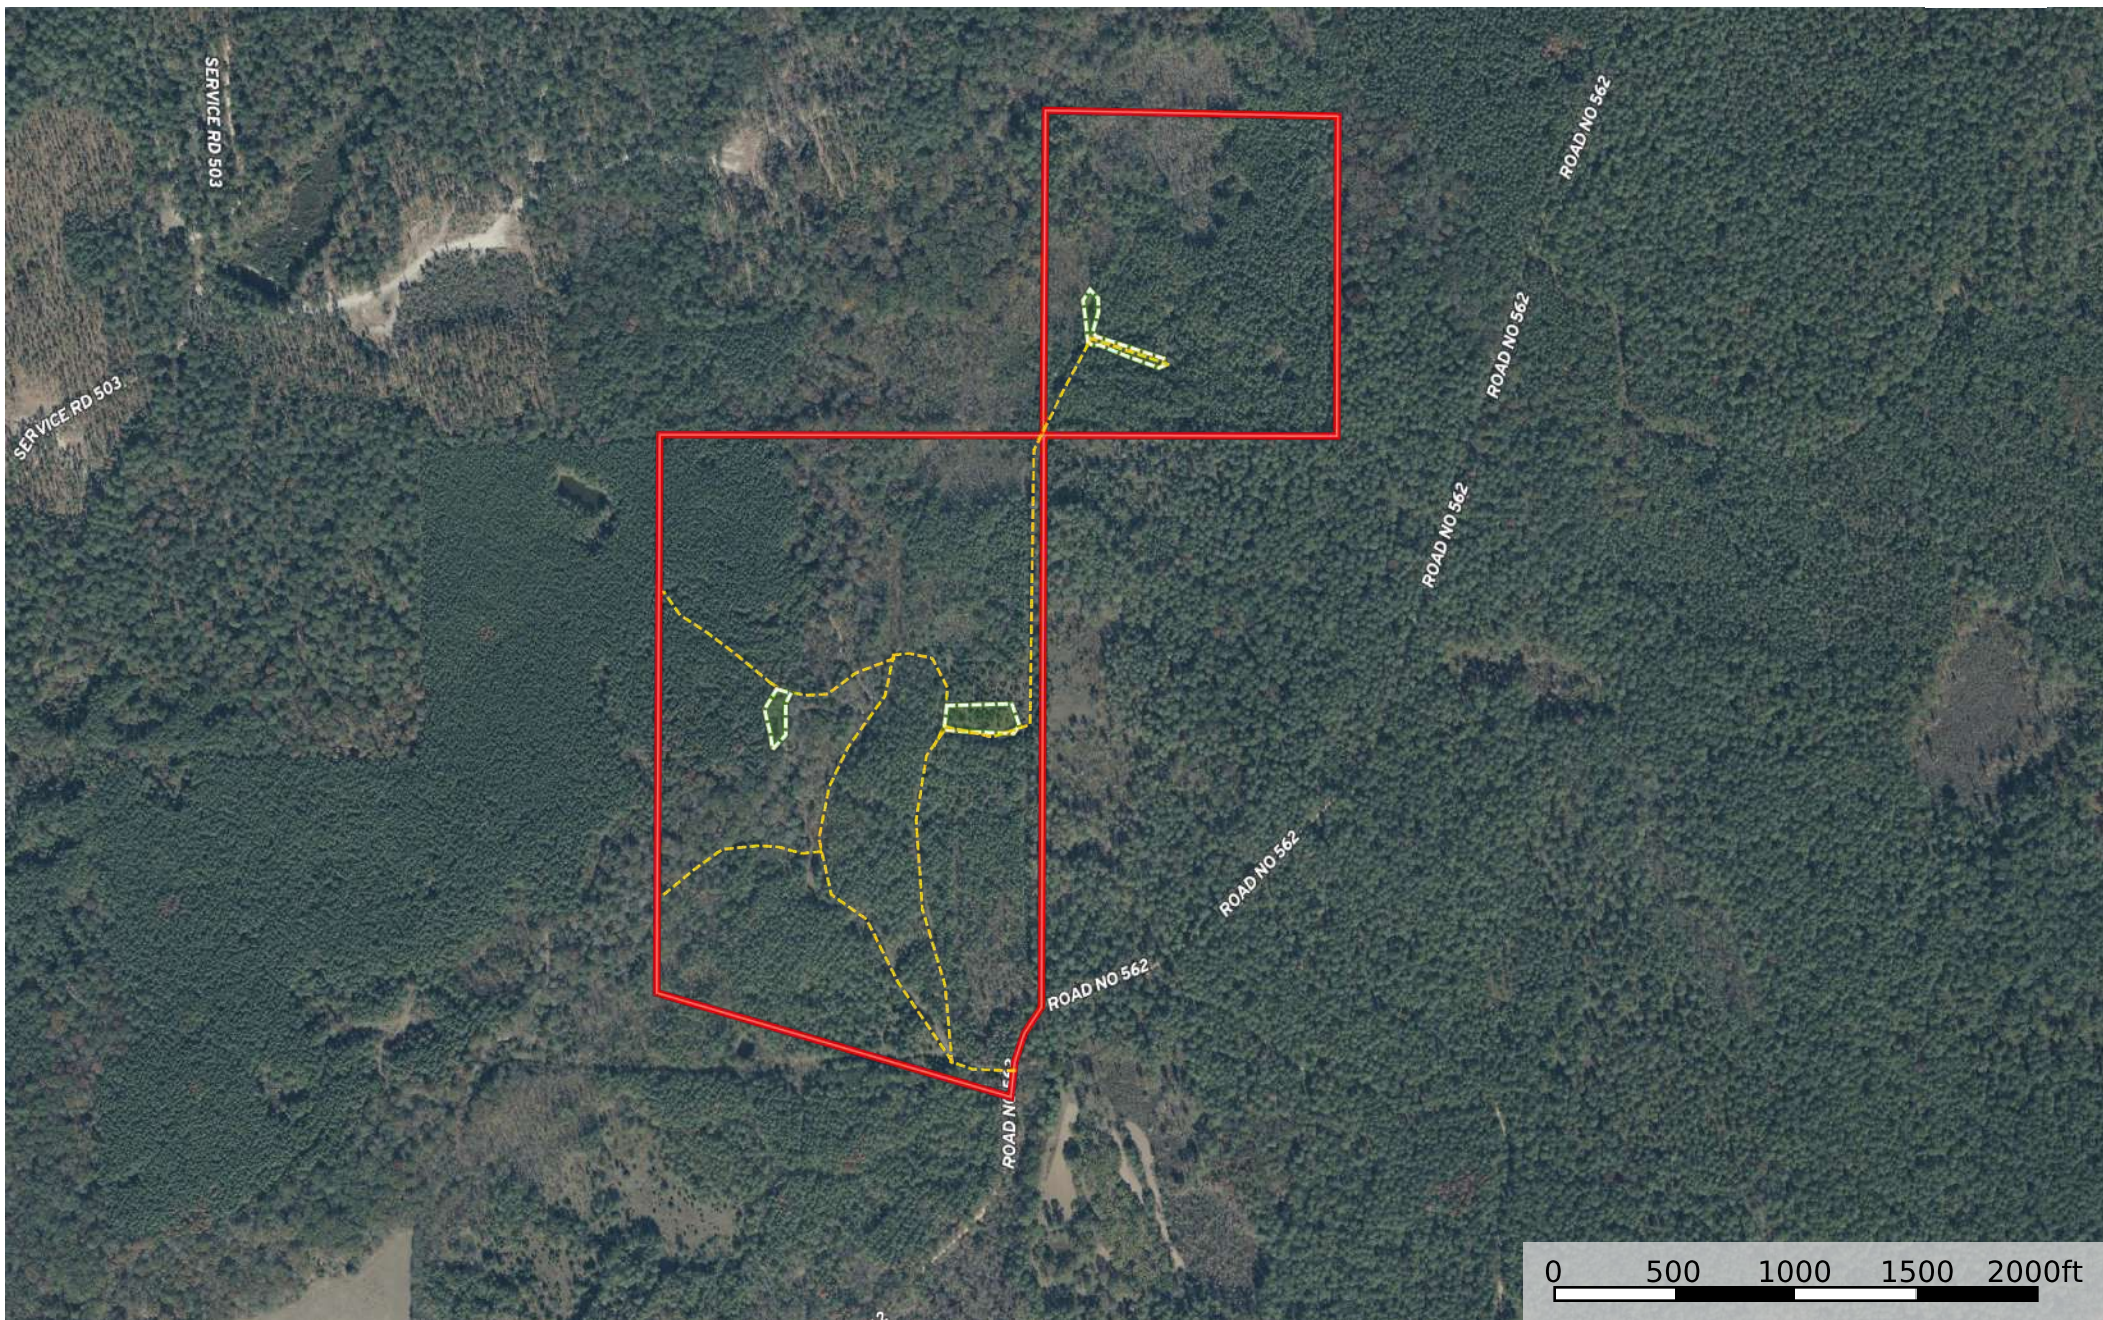

Scott 129 Bienville Forest Road 562

Scott County, Mississippi, 129 AC +/-

--- Road / Trail - - - Boundary 1 ▭ Boundary

Scott 129 Bienville Forest Road 562

Scott County, Mississippi, 129 AC +/-

- Road / Trail
- Boundary 1
- Boundary
- 100 Year Floodplain
- 500 Year Floodplain
- ▨ Floodway
- Special
- Unmapped/Not Included

Scott 129 Bienville Forest Road 562

Scott County, Mississippi, 129 AC +/-

--- Road / Trail □ Boundary 1 □ Boundary