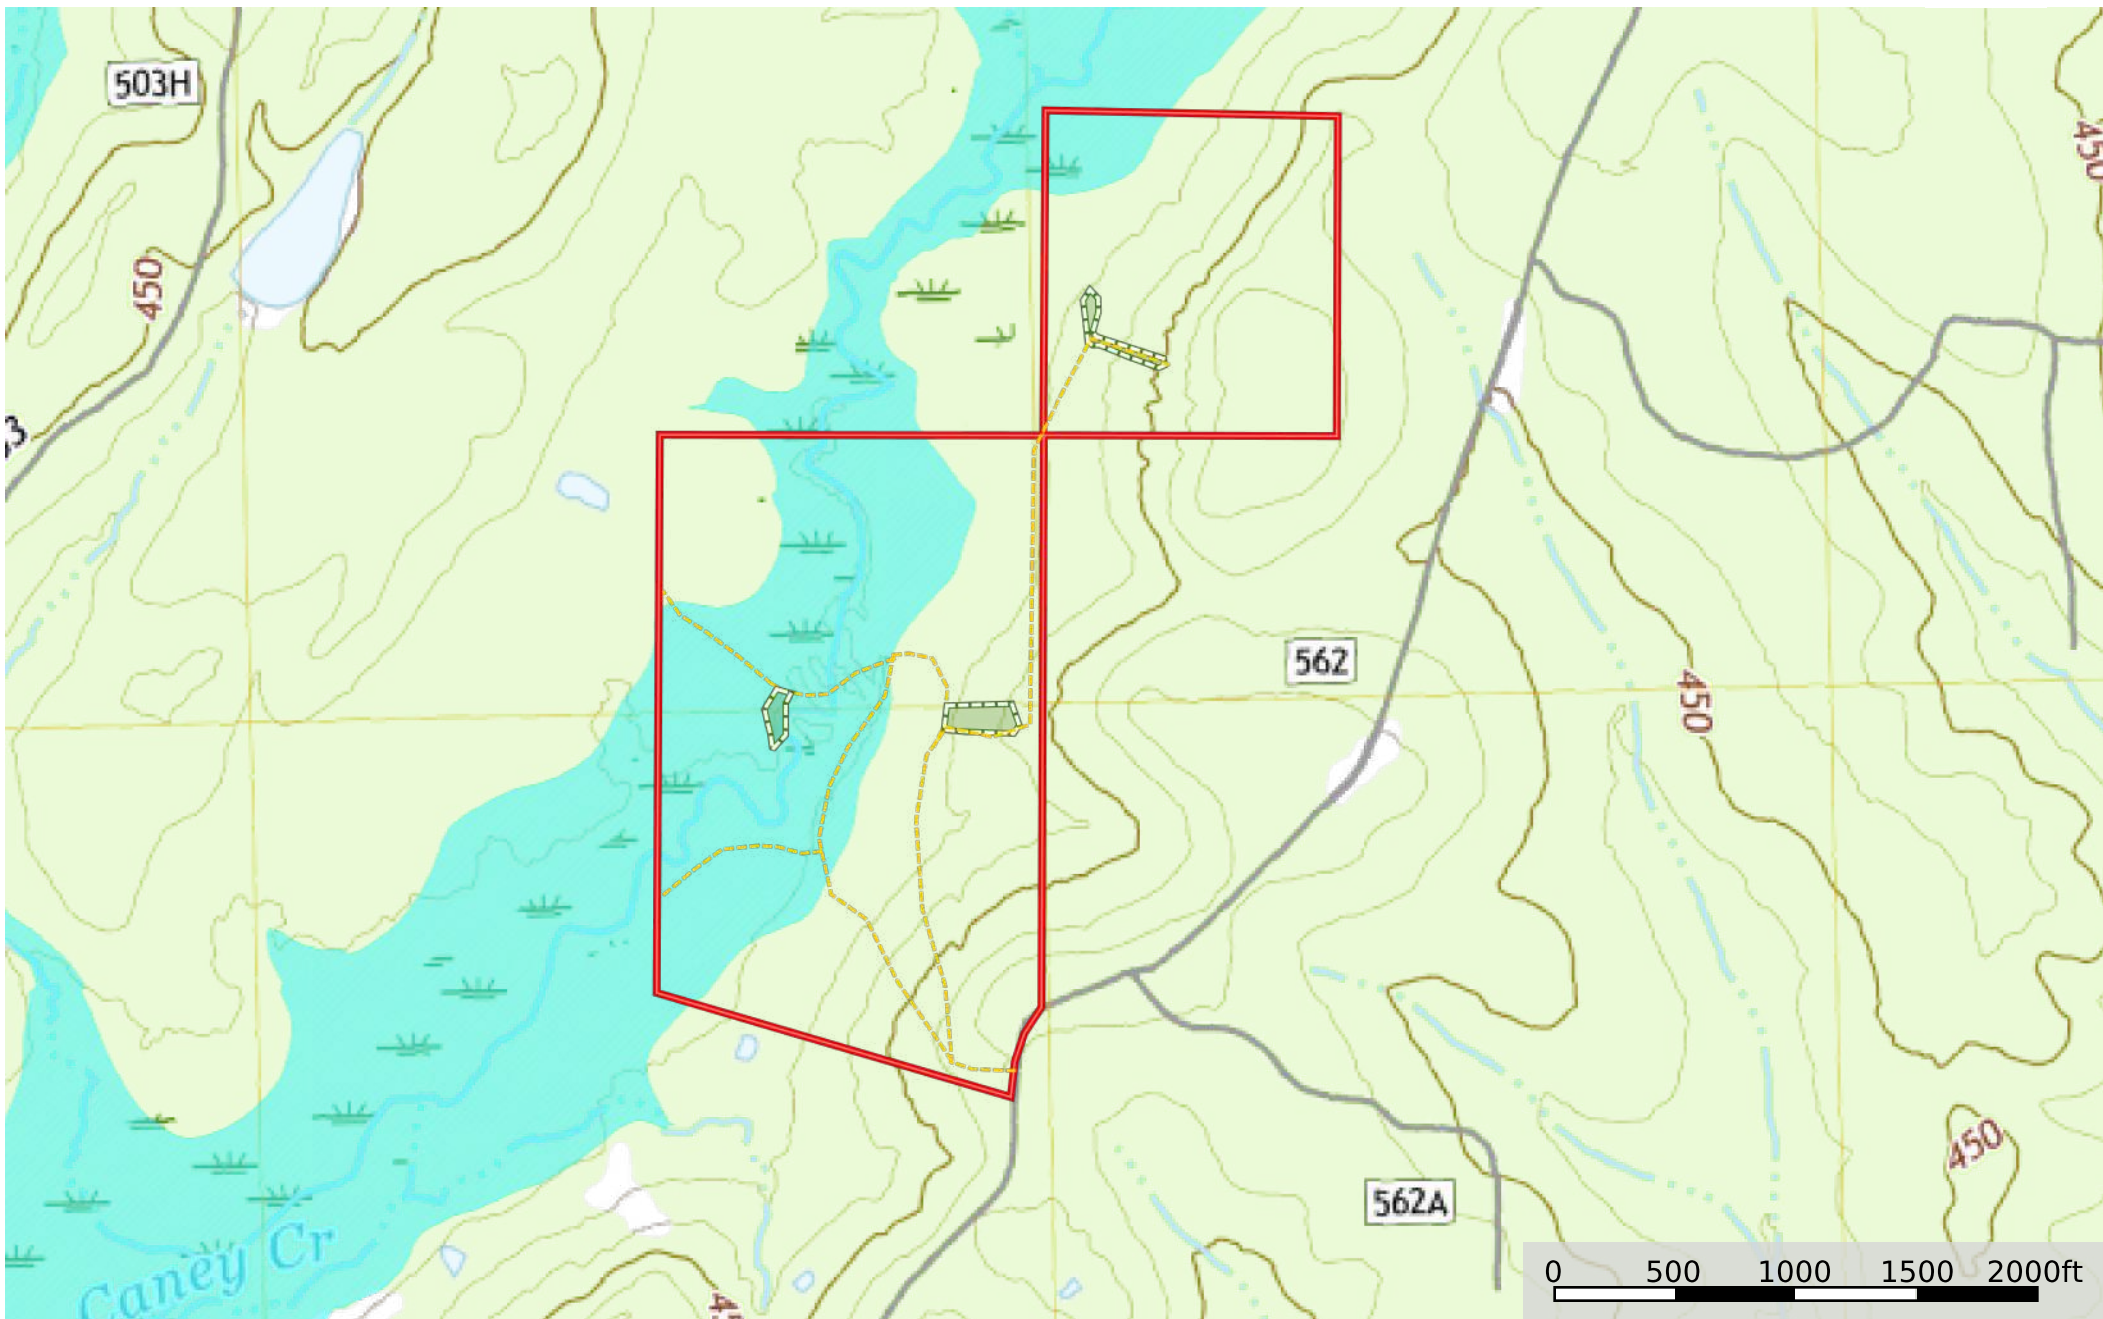

Scott 129 Bienville Forest Road 562

Scott County, Mississippi, 129 AC +/-

--- Road / Trail - - - Boundary 1 ▭ Boundary

Scott 129 Bienville Forest Road 562

Scott County, Mississippi, 129 AC +/-

- Road / Trail
- Boundary 1
- Boundary
- 100 Year Floodplain
- 500 Year Floodplain
- ▨ Floodway
- Special
- Unmapped/Not Included

Scott 129 Bienville Forest Road 562

Scott County, Mississippi, 129 AC +/-

--- Road / Trail □ Boundary 1 □ Boundary