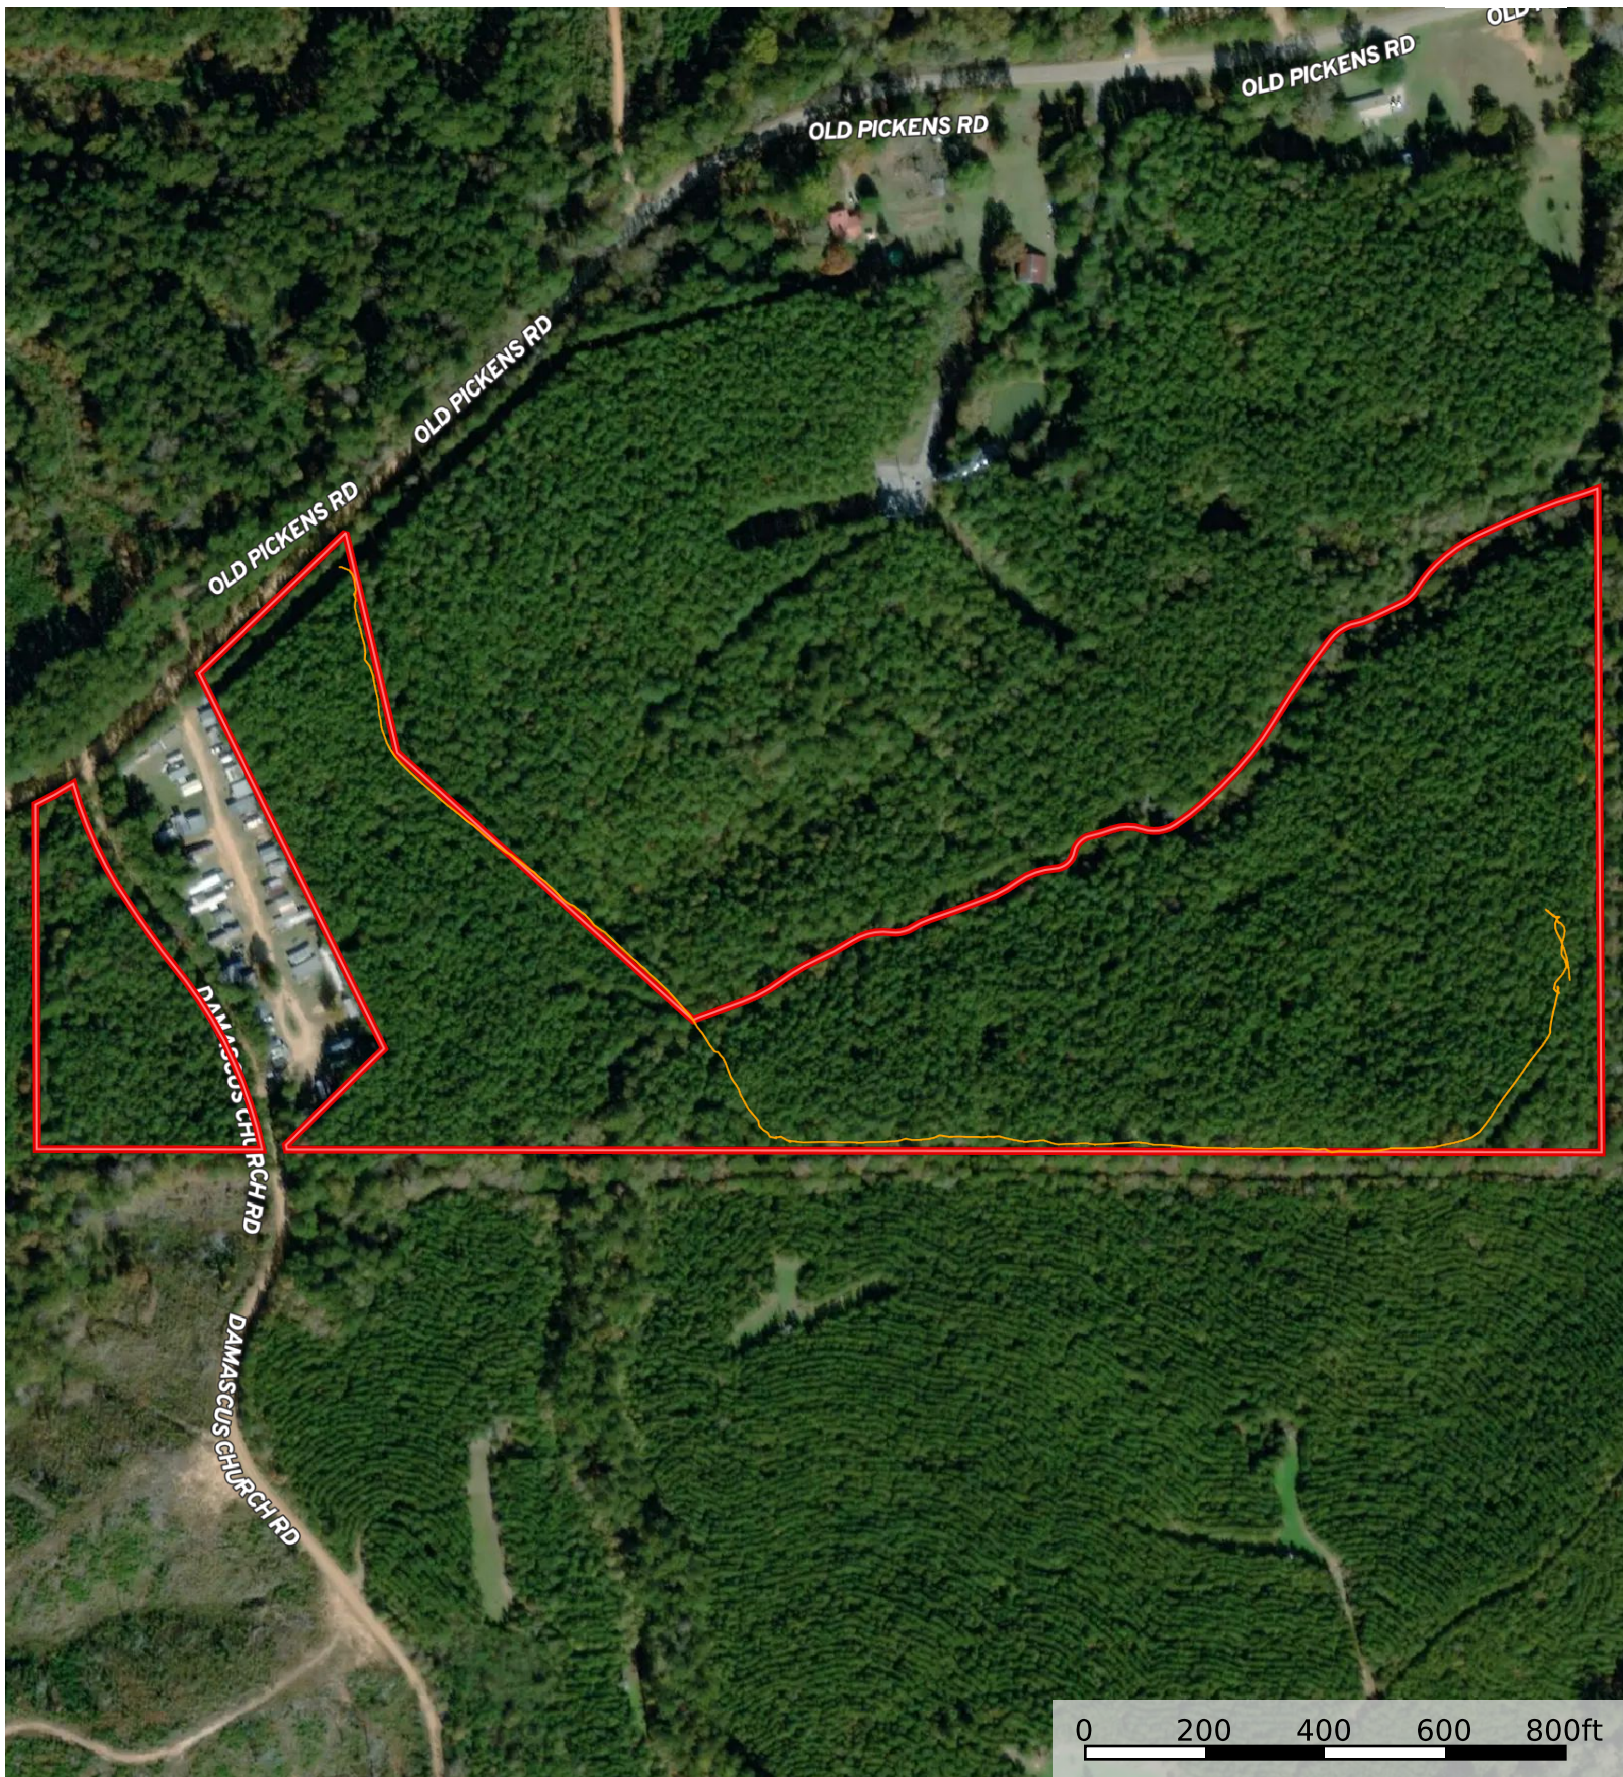

Leake 36 Old Pickens Rd
Leake County, Mississippi, 36 AC +/-

Track Boundary