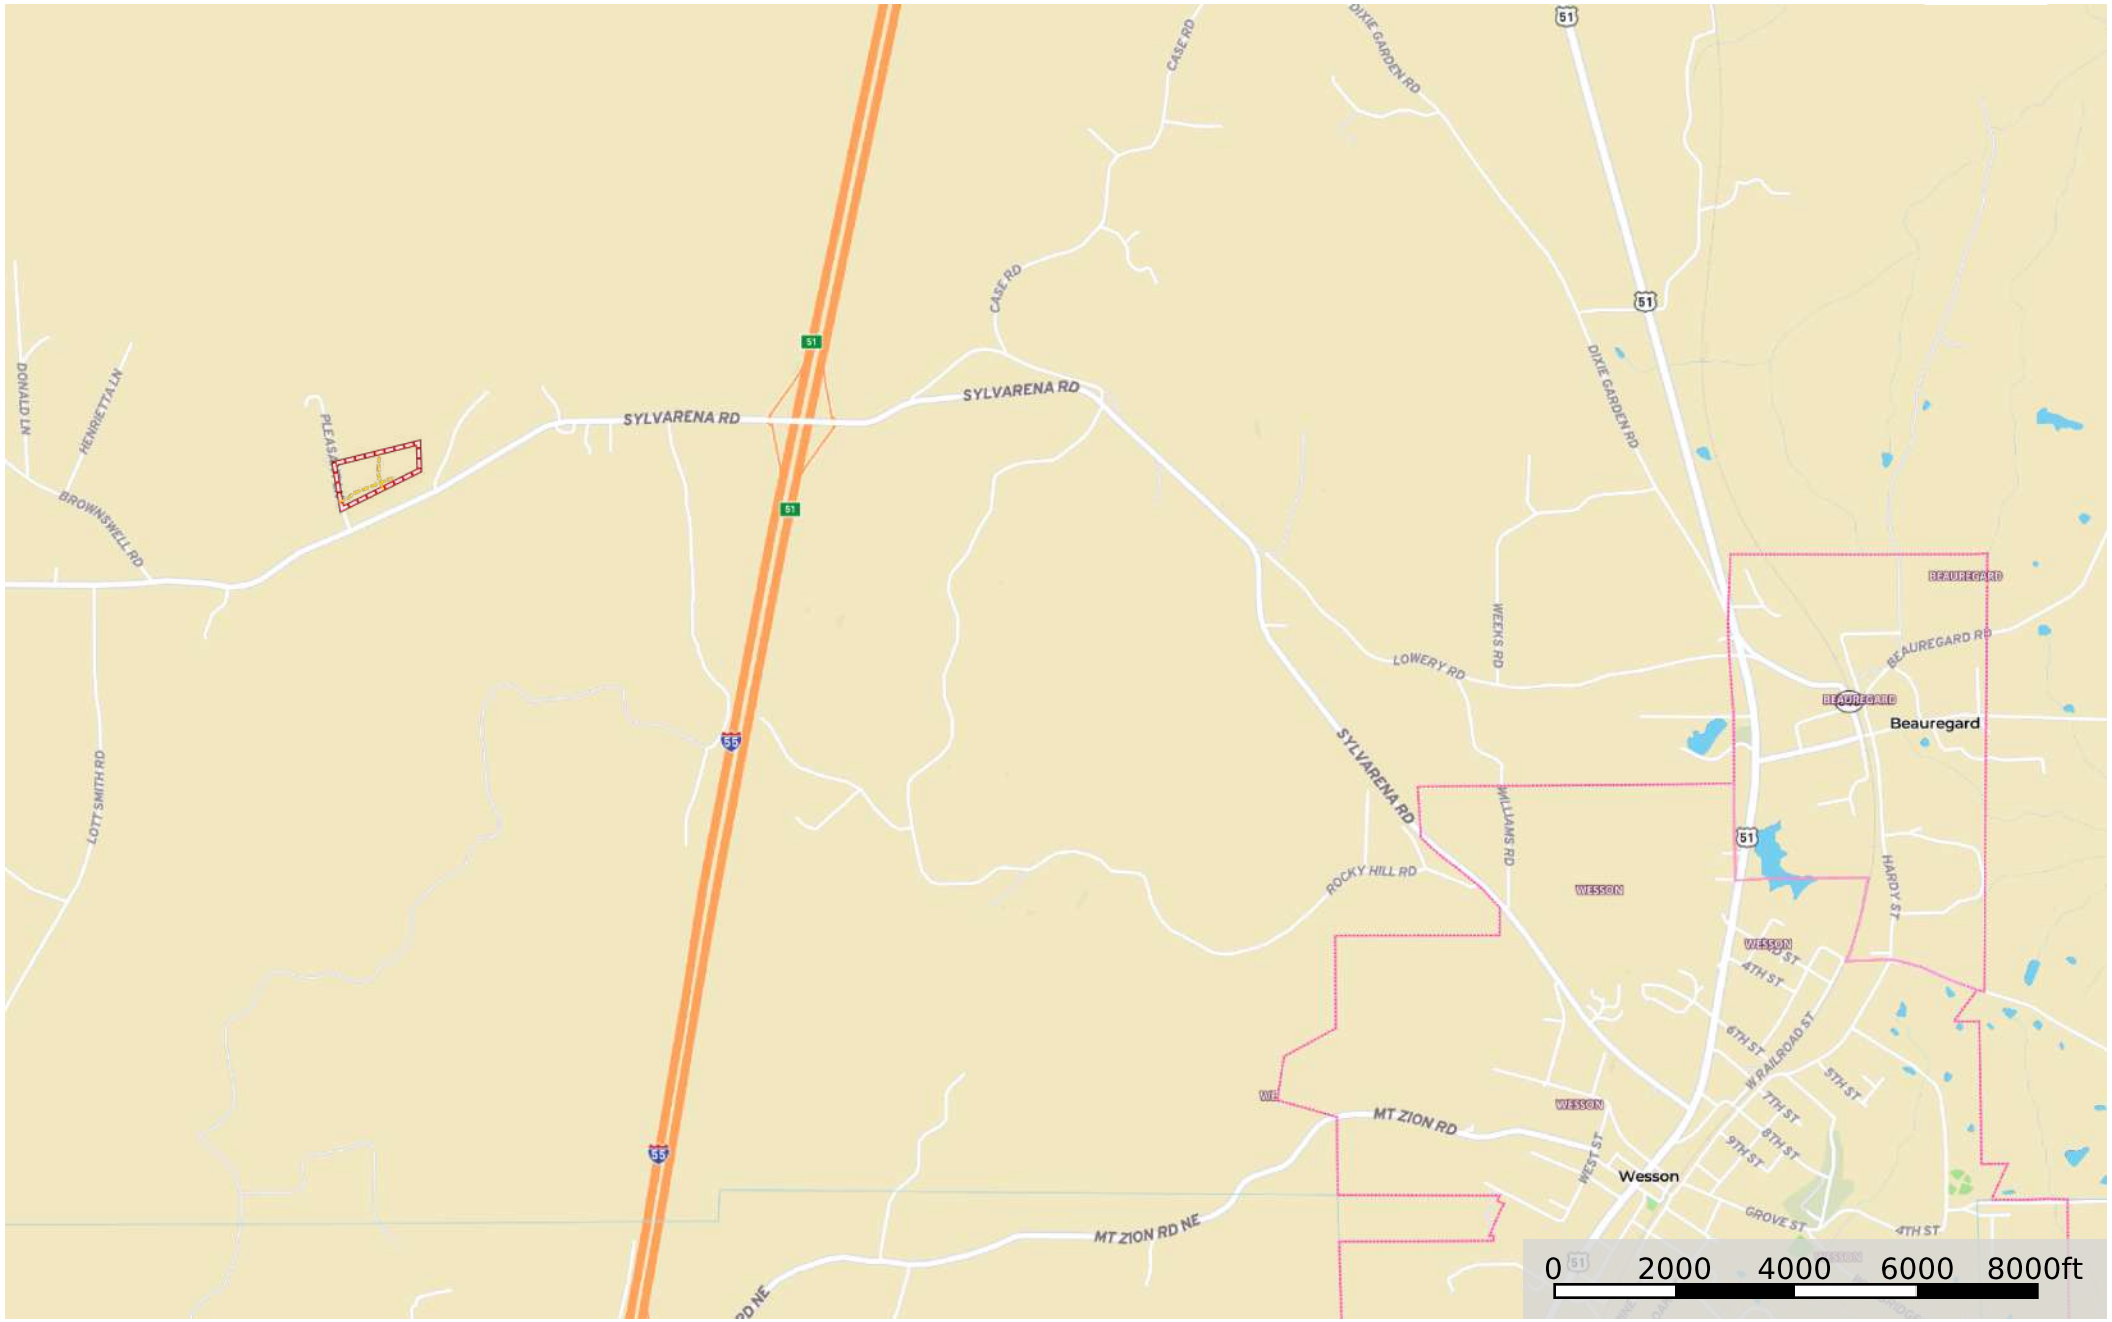

Copiah 25 Pleasant Ln

Copiah County, Mississippi, 25 AC +/-

--- Road / Trail □ Boundary

Copiah 25 Pleasant Ln
Copiah County, Mississippi, 25 AC +/-

--- Road / Trail ▭ Boundary

Copiah 19 Pleasant Ln

Copiah County, Mississippi, 19 AC +/-

- Road / Trail
- ▭ Food Plot
- ▭ Boundary
- ▭ 100 Year Floodplain
- ▭ 500 Year Floodplain
- ▭ Floodway
- ▭ Special
- ▭ Unmapped/ Not Included

Copiah 19 Pleasant Ln

Copiah County, Mississippi, 19 AC +/-

--- Road / Trail □ Boundary