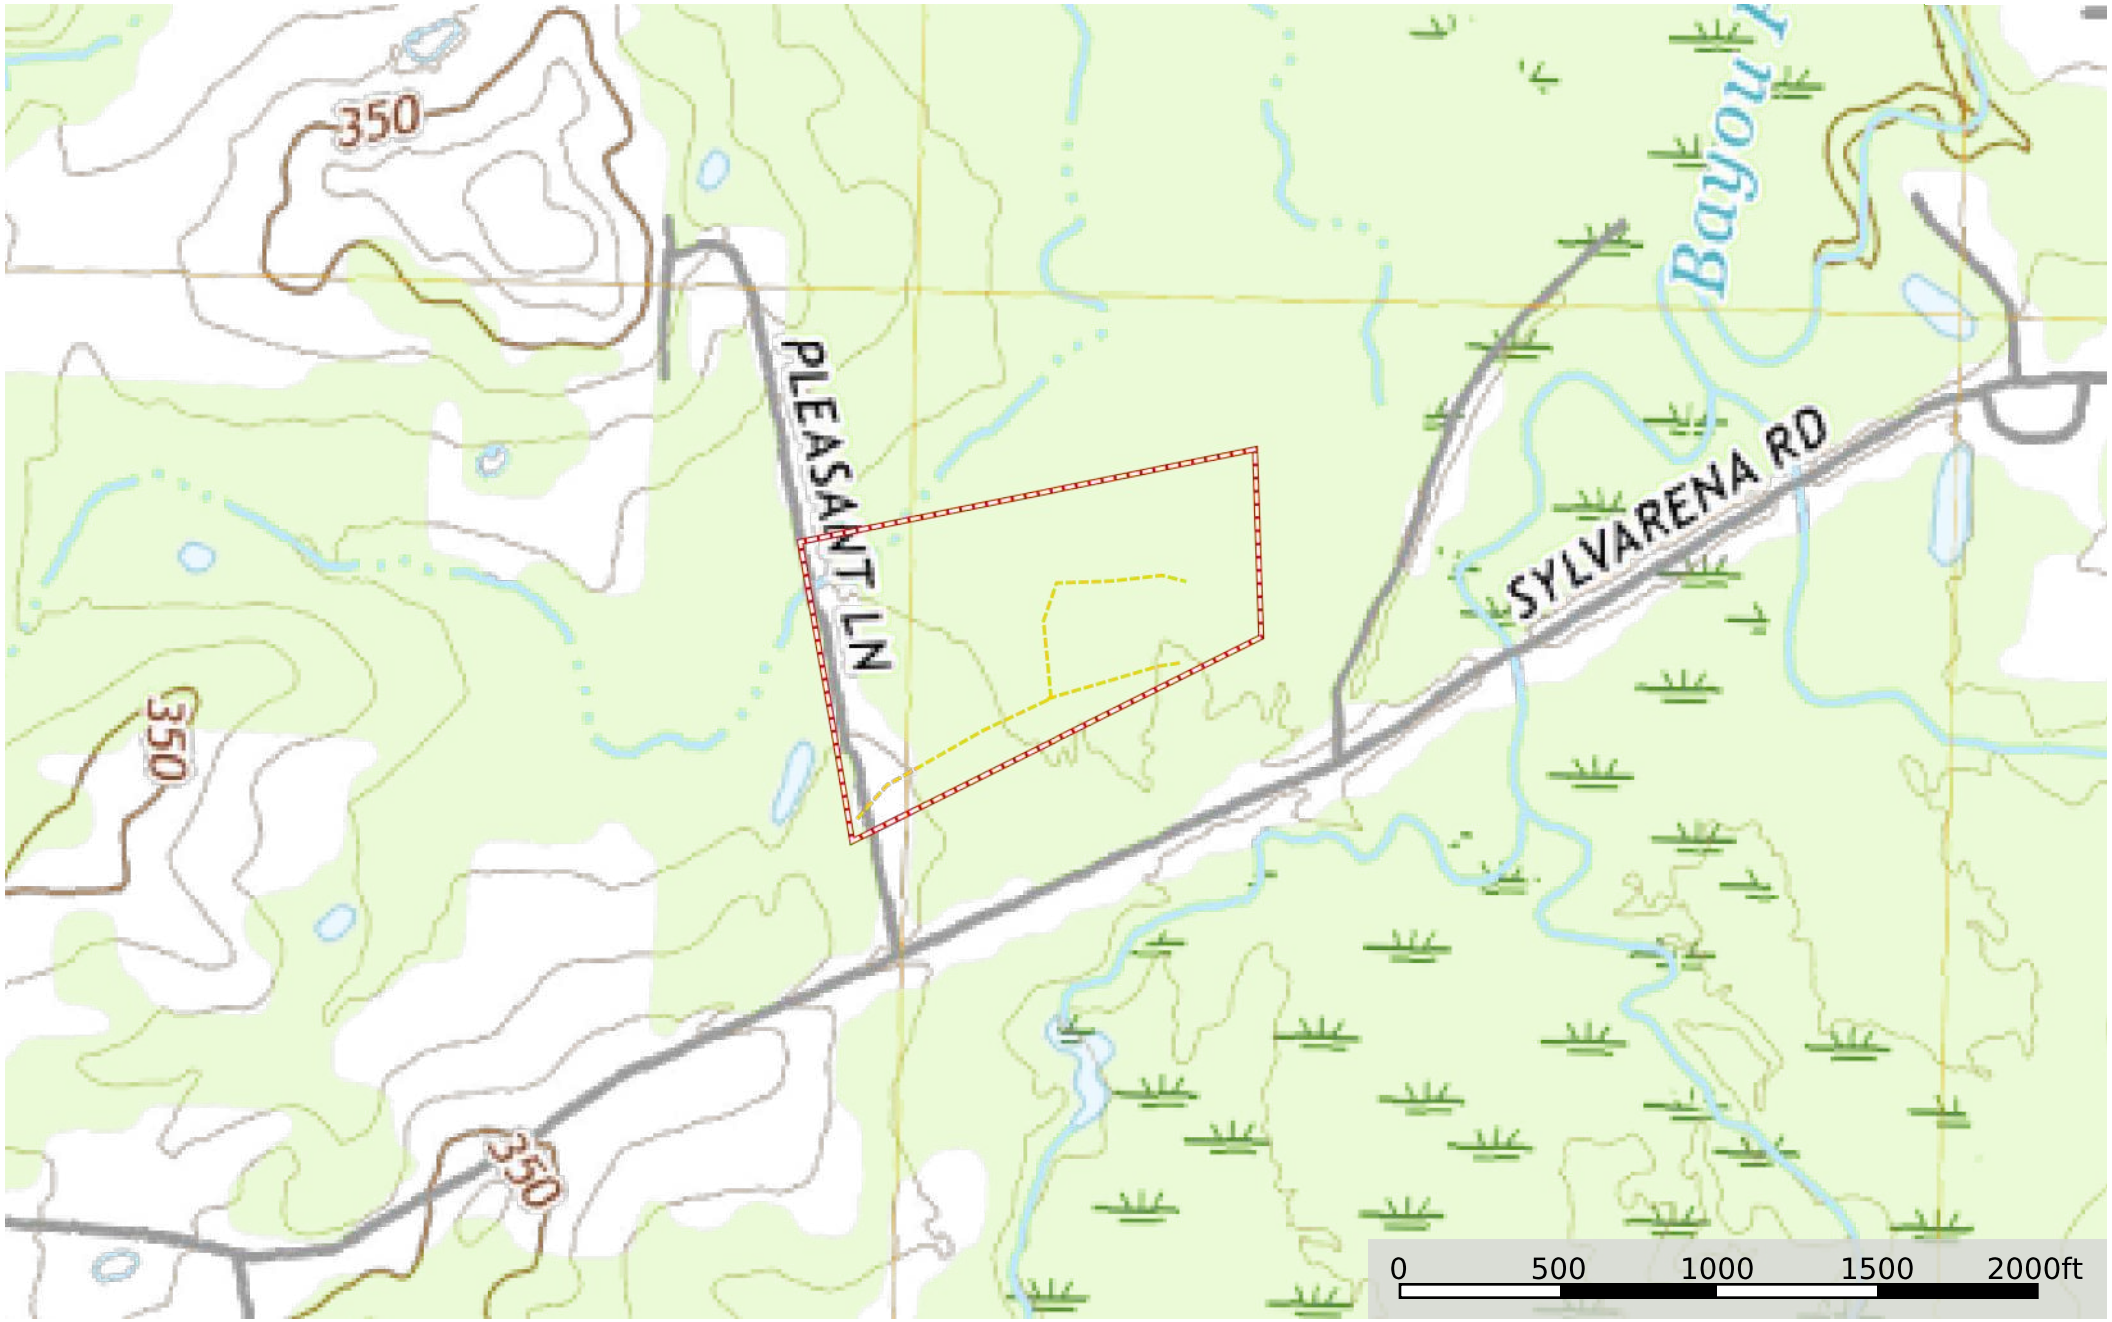

Copiah 25 Pleasant Ln

Copiah County, Mississippi, 25 AC +/-

--- Road / Trail □ Boundary

Copiah 25 Pleasant Ln
Copiah County, Mississippi, 25 AC +/-

--- Road / Trail ▭ Boundary

Copiah 19 Pleasant Ln

Copiah County, Mississippi, 19 AC +/-

- Road / Trail
- ▭ Food Plot
- ▭ Boundary
- ▭ 100 Year Floodplain
- ▭ 500 Year Floodplain
- ▭ Floodway
- ▭ Special
- ▭ Unmapped/ Not Included

Copiah 19 Pleasant Ln

Copiah County, Mississippi, 19 AC +/-

--- Road / Trail □ Boundary