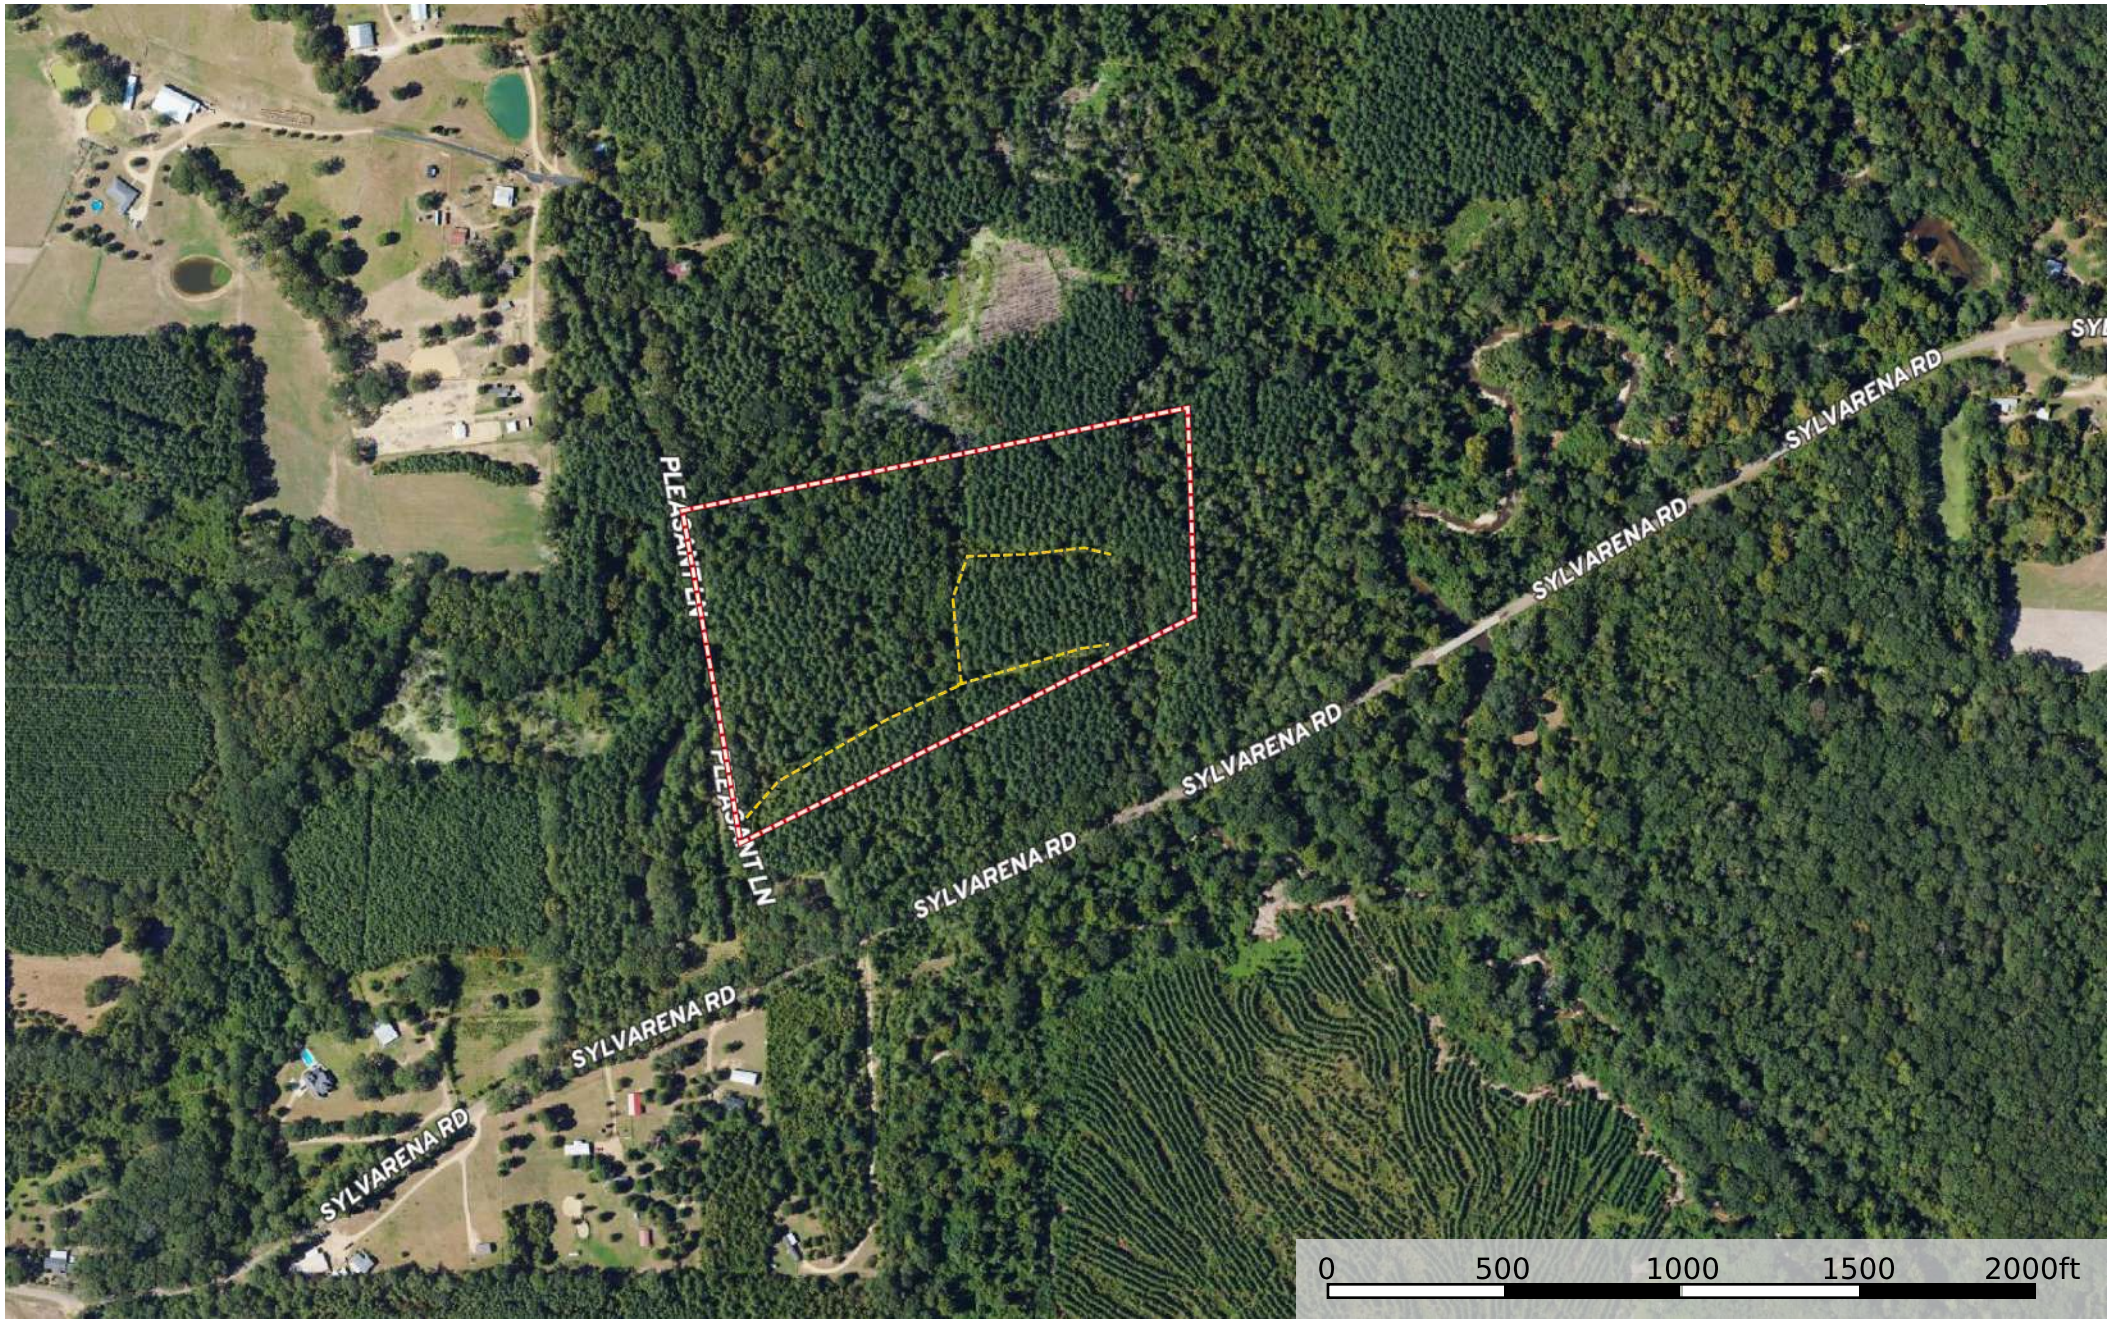

Copiah 25 Pleasant Ln

Copiah County, Mississippi, 25 AC +/-

--- Road / Trail □ Boundary

Copiah 25 Pleasant Ln
Copiah County, Mississippi, 25 AC +/-

--- Road / Trail ▭ Boundary

Copiah 19 Pleasant Ln

Copiah County, Mississippi, 19 AC +/-

- Road / Trail
- ▭ Food Plot
- ▭ Boundary
- ▭ 100 Year Floodplain
- ▭ 500 Year Floodplain
- ▭ Floodway
- ▭ Special
- ▭ Unmapped/ Not Included

Copiah 19 Pleasant Ln

Copiah County, Mississippi, 19 AC +/-

--- Road / Trail □ Boundary