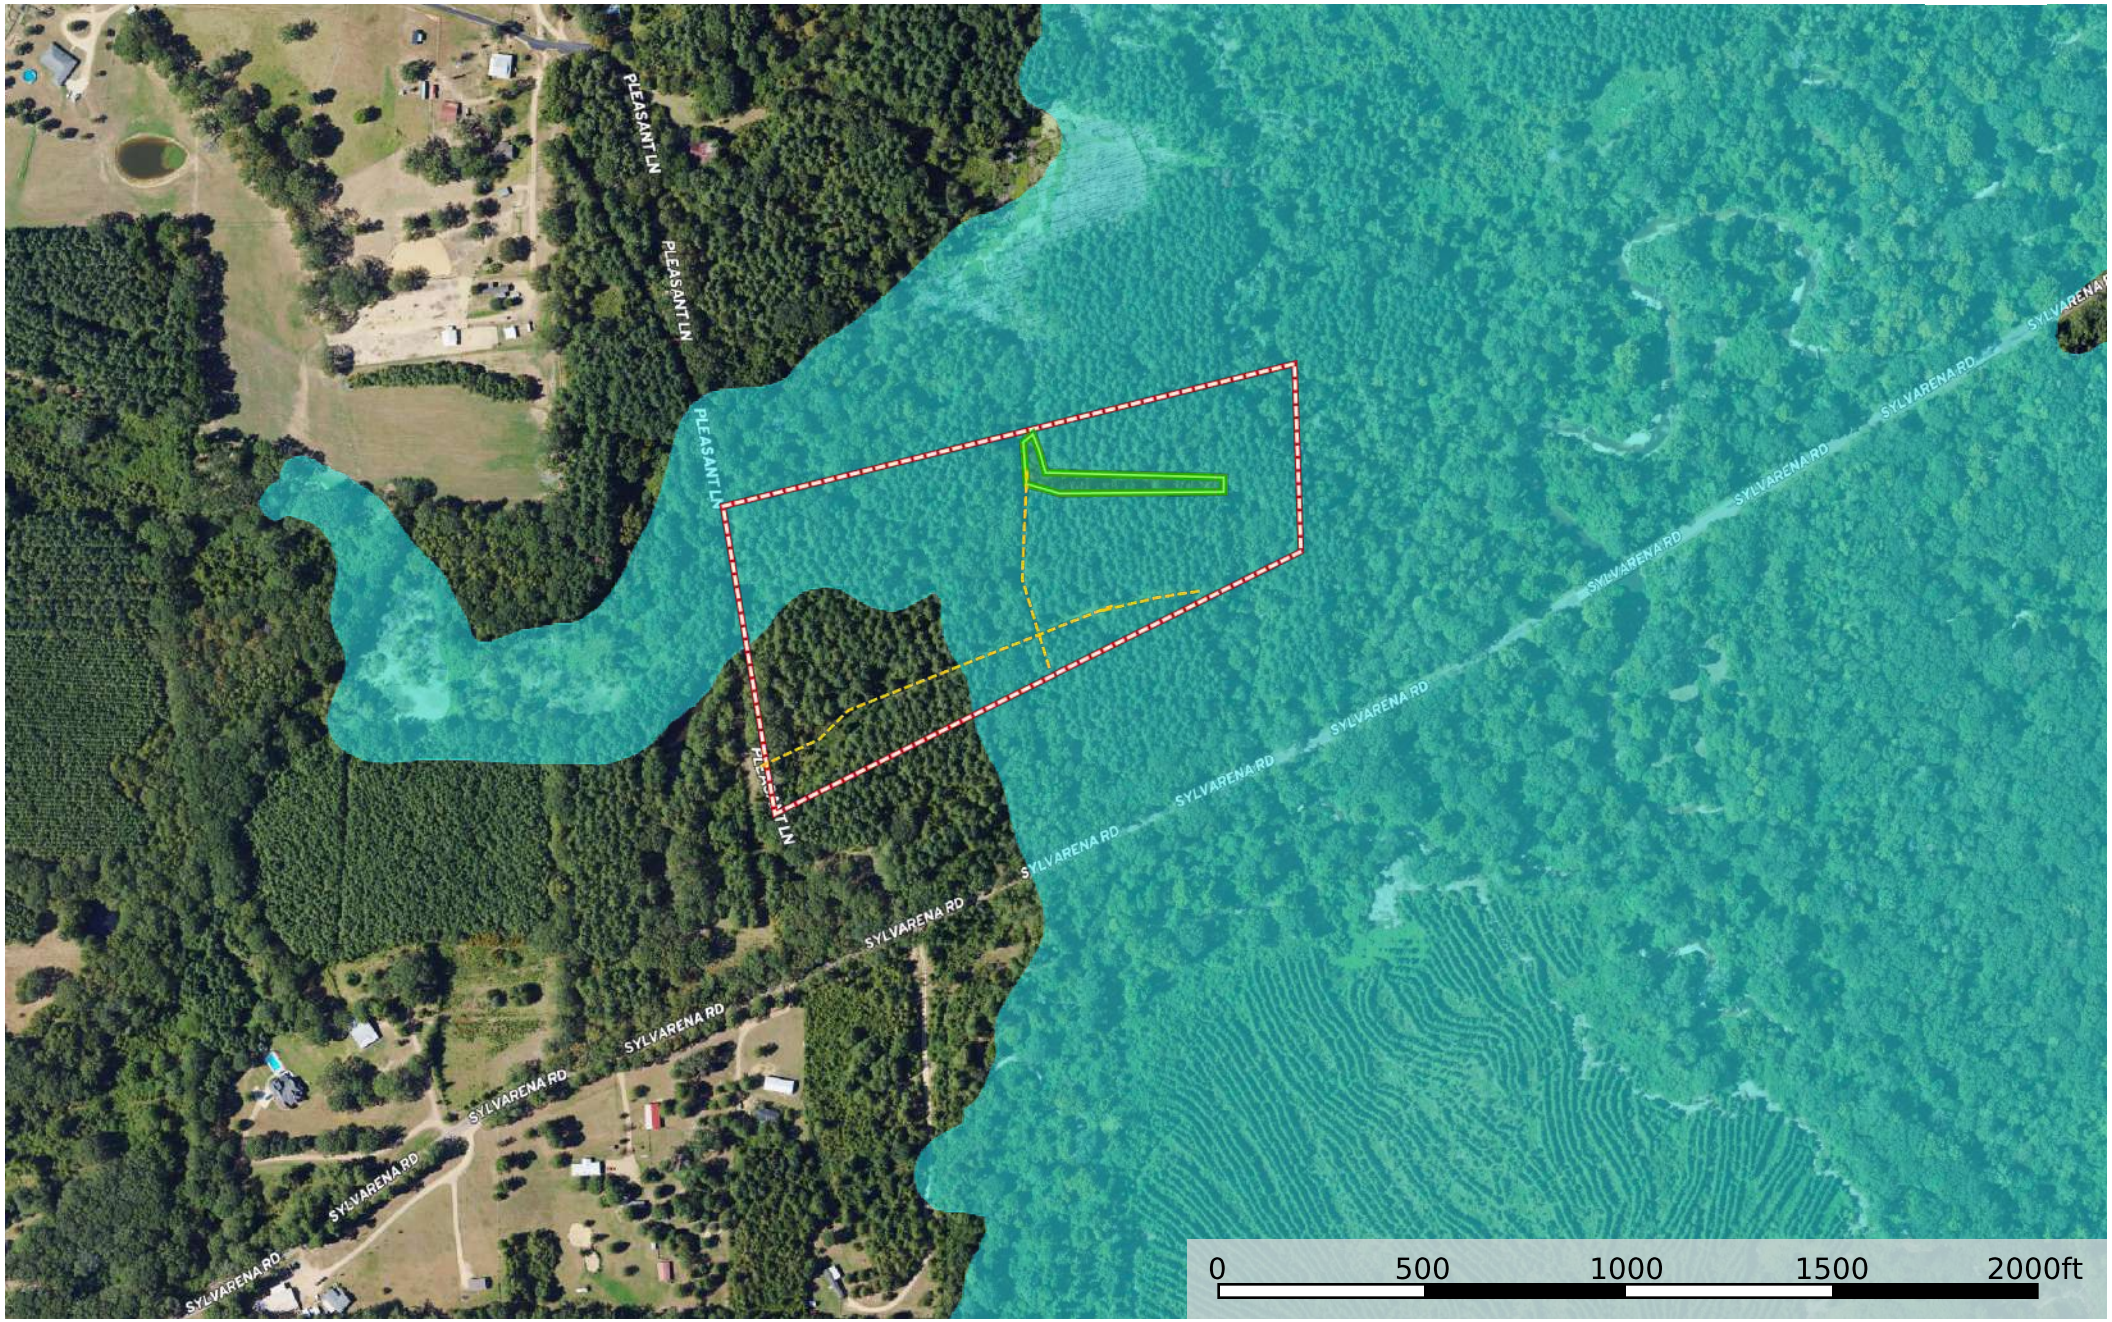

Copiah 25 Pleasant Ln

Copiah County, Mississippi, 25 AC +/-

--- Road / Trail □ Boundary

Copiah 25 Pleasant Ln
Copiah County, Mississippi, 25 AC +/-

--- Road / Trail ▭ Boundary

Copiah 19 Pleasant Ln

Copiah County, Mississippi, 19 AC +/-

- Road / Trail
- ▭ Food Plot
- ▭ Boundary
- ▭ 100 Year Floodplain
- ▭ 500 Year Floodplain
- ▭ Floodway
- ▭ Special
- ▭ Unmapped/ Not Included

Copiah 19 Pleasant Ln

Copiah County, Mississippi, 19 AC +/-

--- Road / Trail □ Boundary