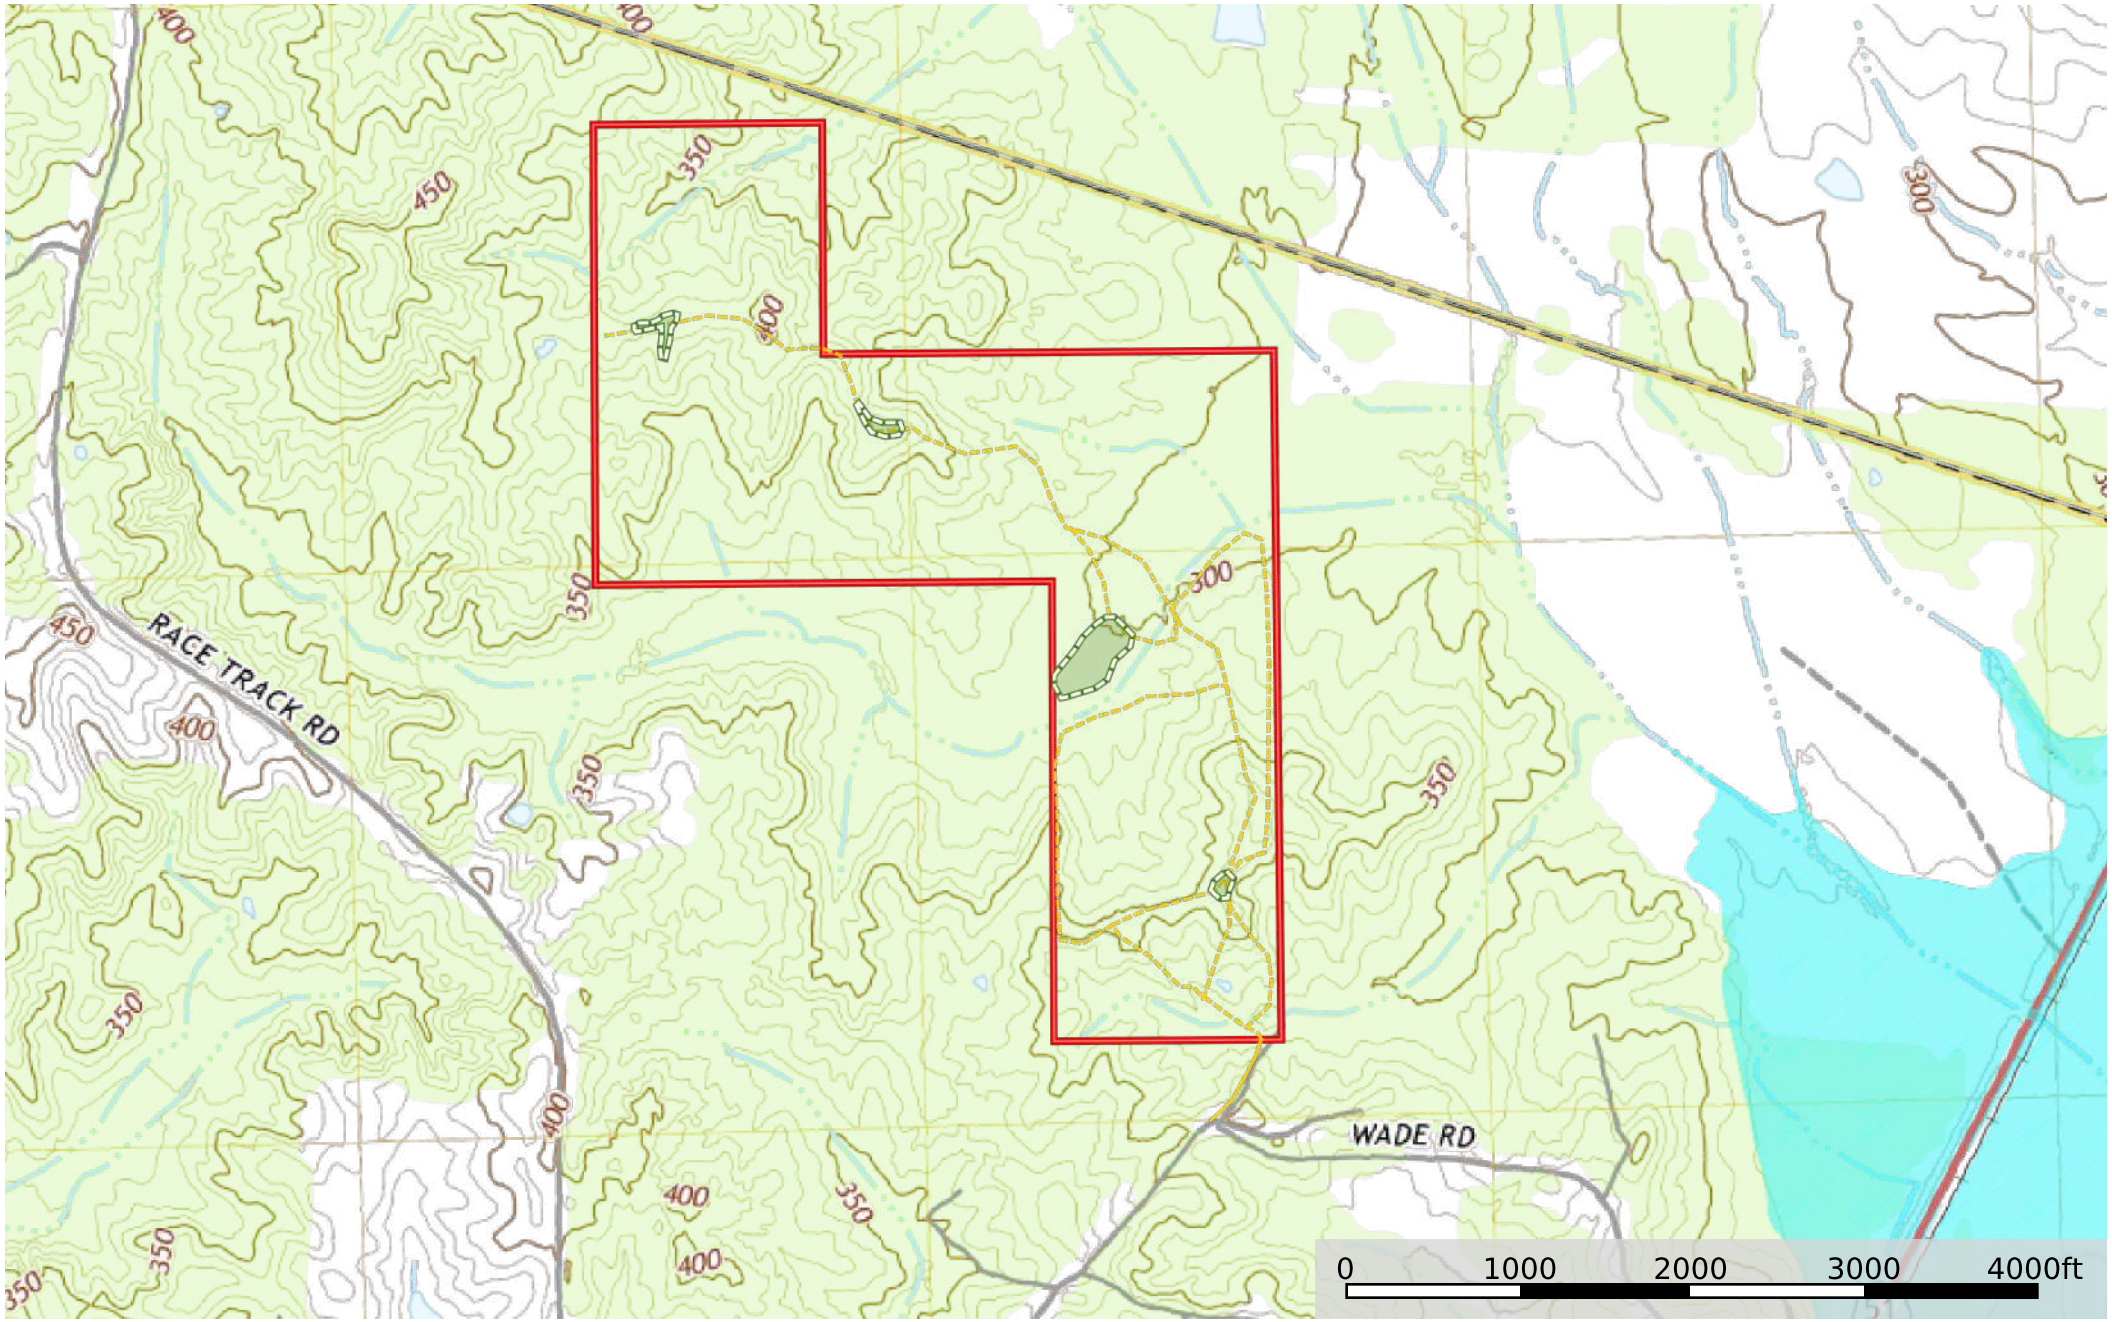

Holmes 240 Wade Rd

Holmes County, Mississippi, 240 AC +/-

- Primary Road
- Road / Trail
- Food Plot
- Boundary

Holmes 240 Wade Rd

Holmes County, Mississippi, 240 AC +/-

- Primary Road
- Road / Trail
- Food Plot
- Boundary
- 100 Year Floodplain
- 500 Year Floodplain
- Floodway
- Special
- Unmapped/Not Included

Holmes 240 Wade Rd

Holmes County, Mississippi, 240 AC +/-

- Primary Road
- Road / Trail
- Food Plot
- Boundary