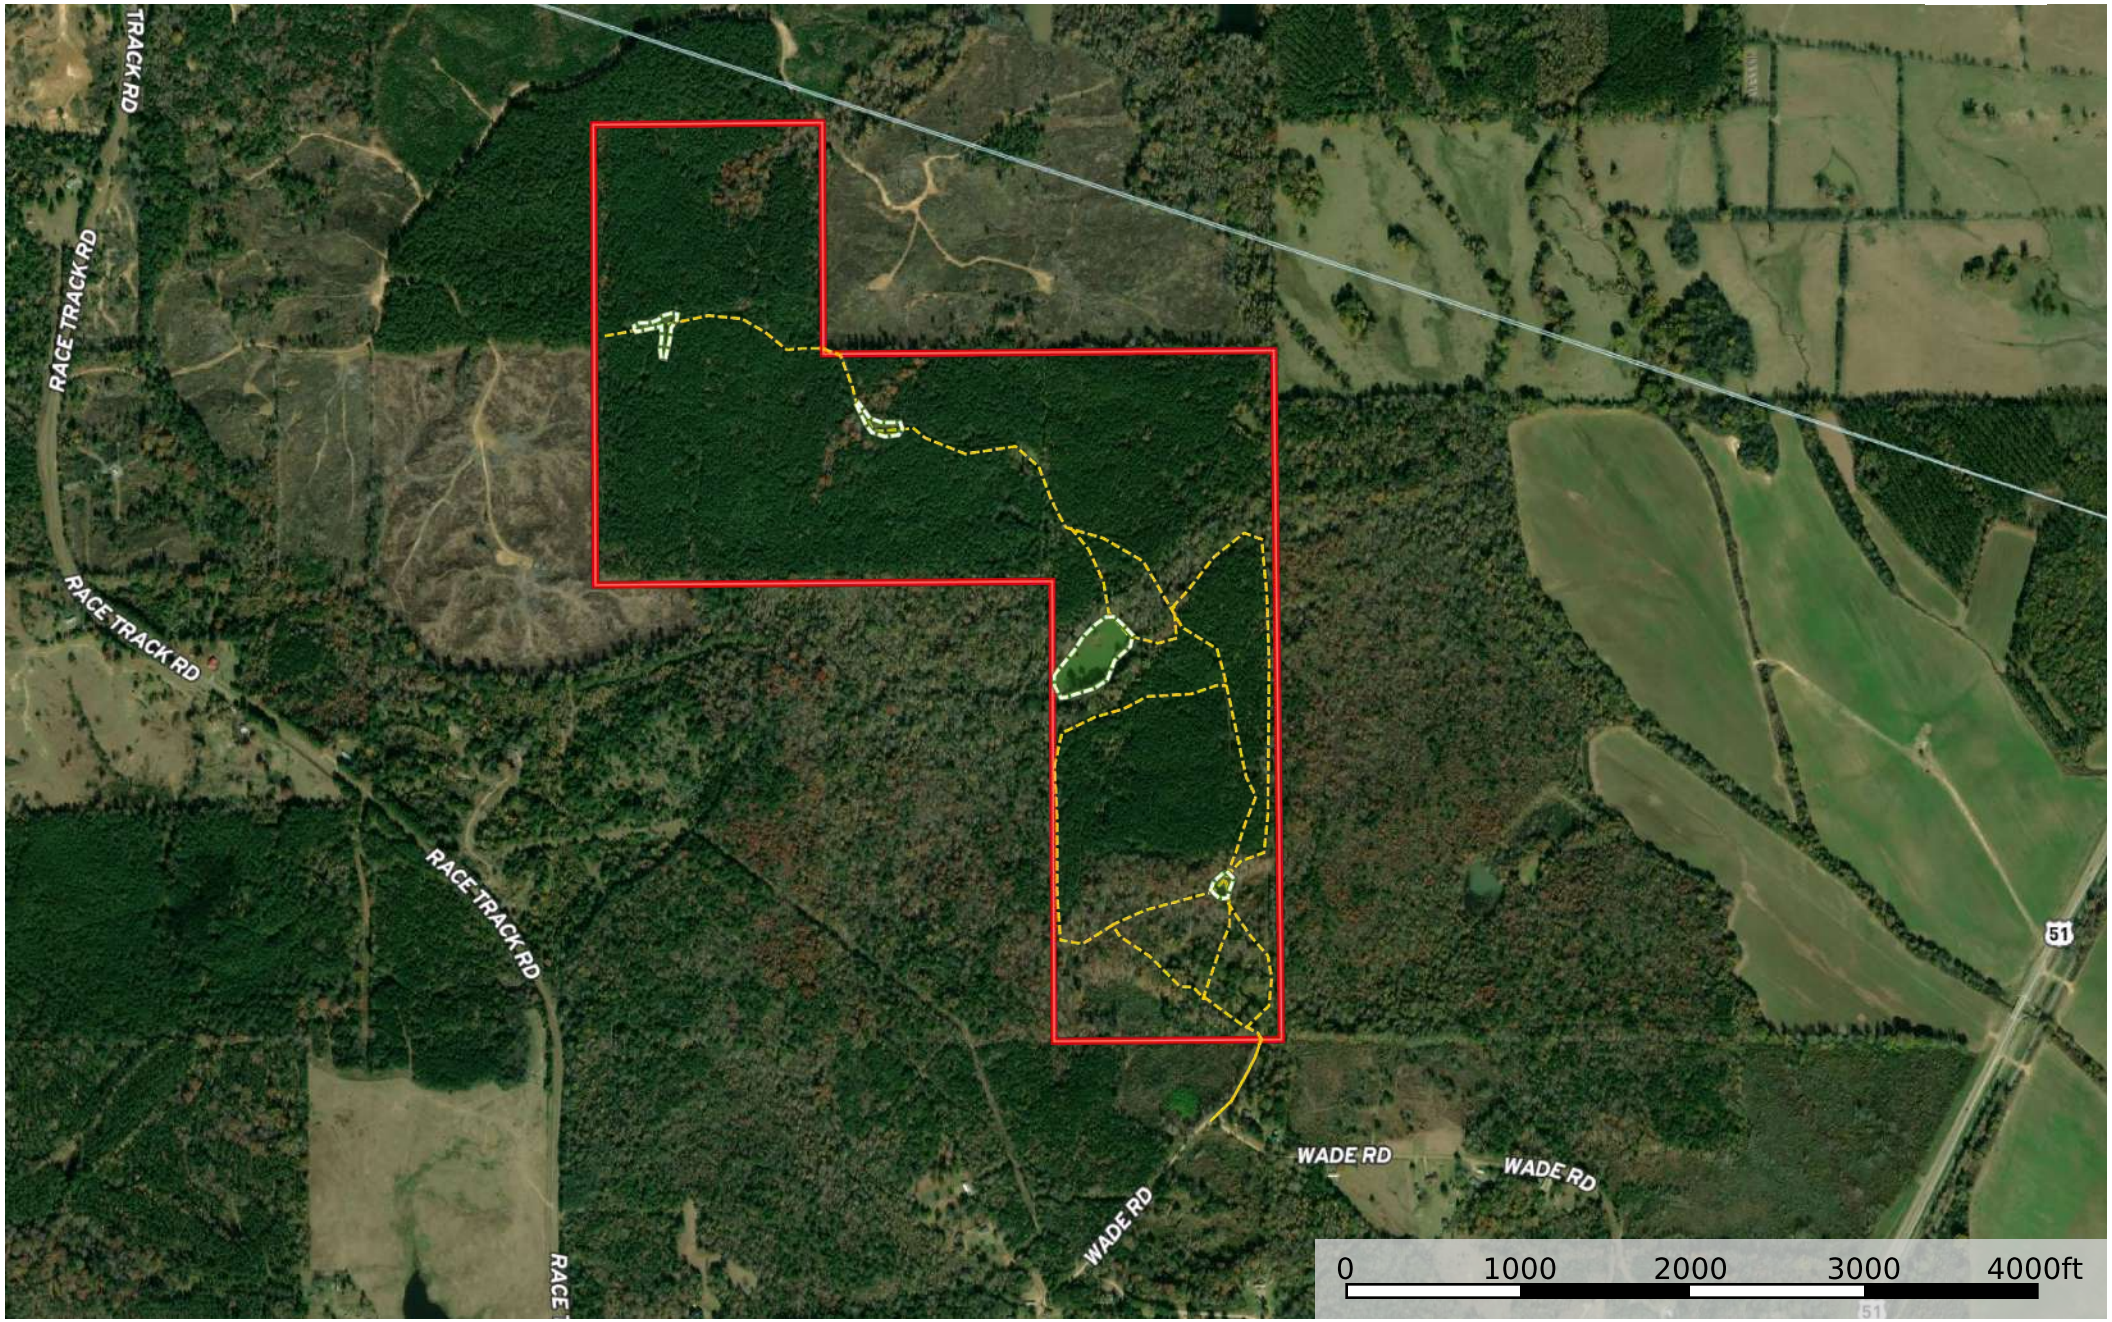

Holmes 240 Wade Rd

Holmes County, Mississippi, 240 AC +/-

- Primary Road
- Road / Trail
- Food Plot
- Boundary

Holmes 240 Wade Rd

Holmes County, Mississippi, 240 AC +/-

- Primary Road
- Road / Trail
- Food Plot
- Boundary
- 100 Year Floodplain
- 500 Year Floodplain
- Floodway
- Special
- Unmapped/Not Included

Holmes 240 Wade Rd

Holmes County, Mississippi, 240 AC +/-

- Primary Road
- Road / Trail
- Food Plot
- Boundary