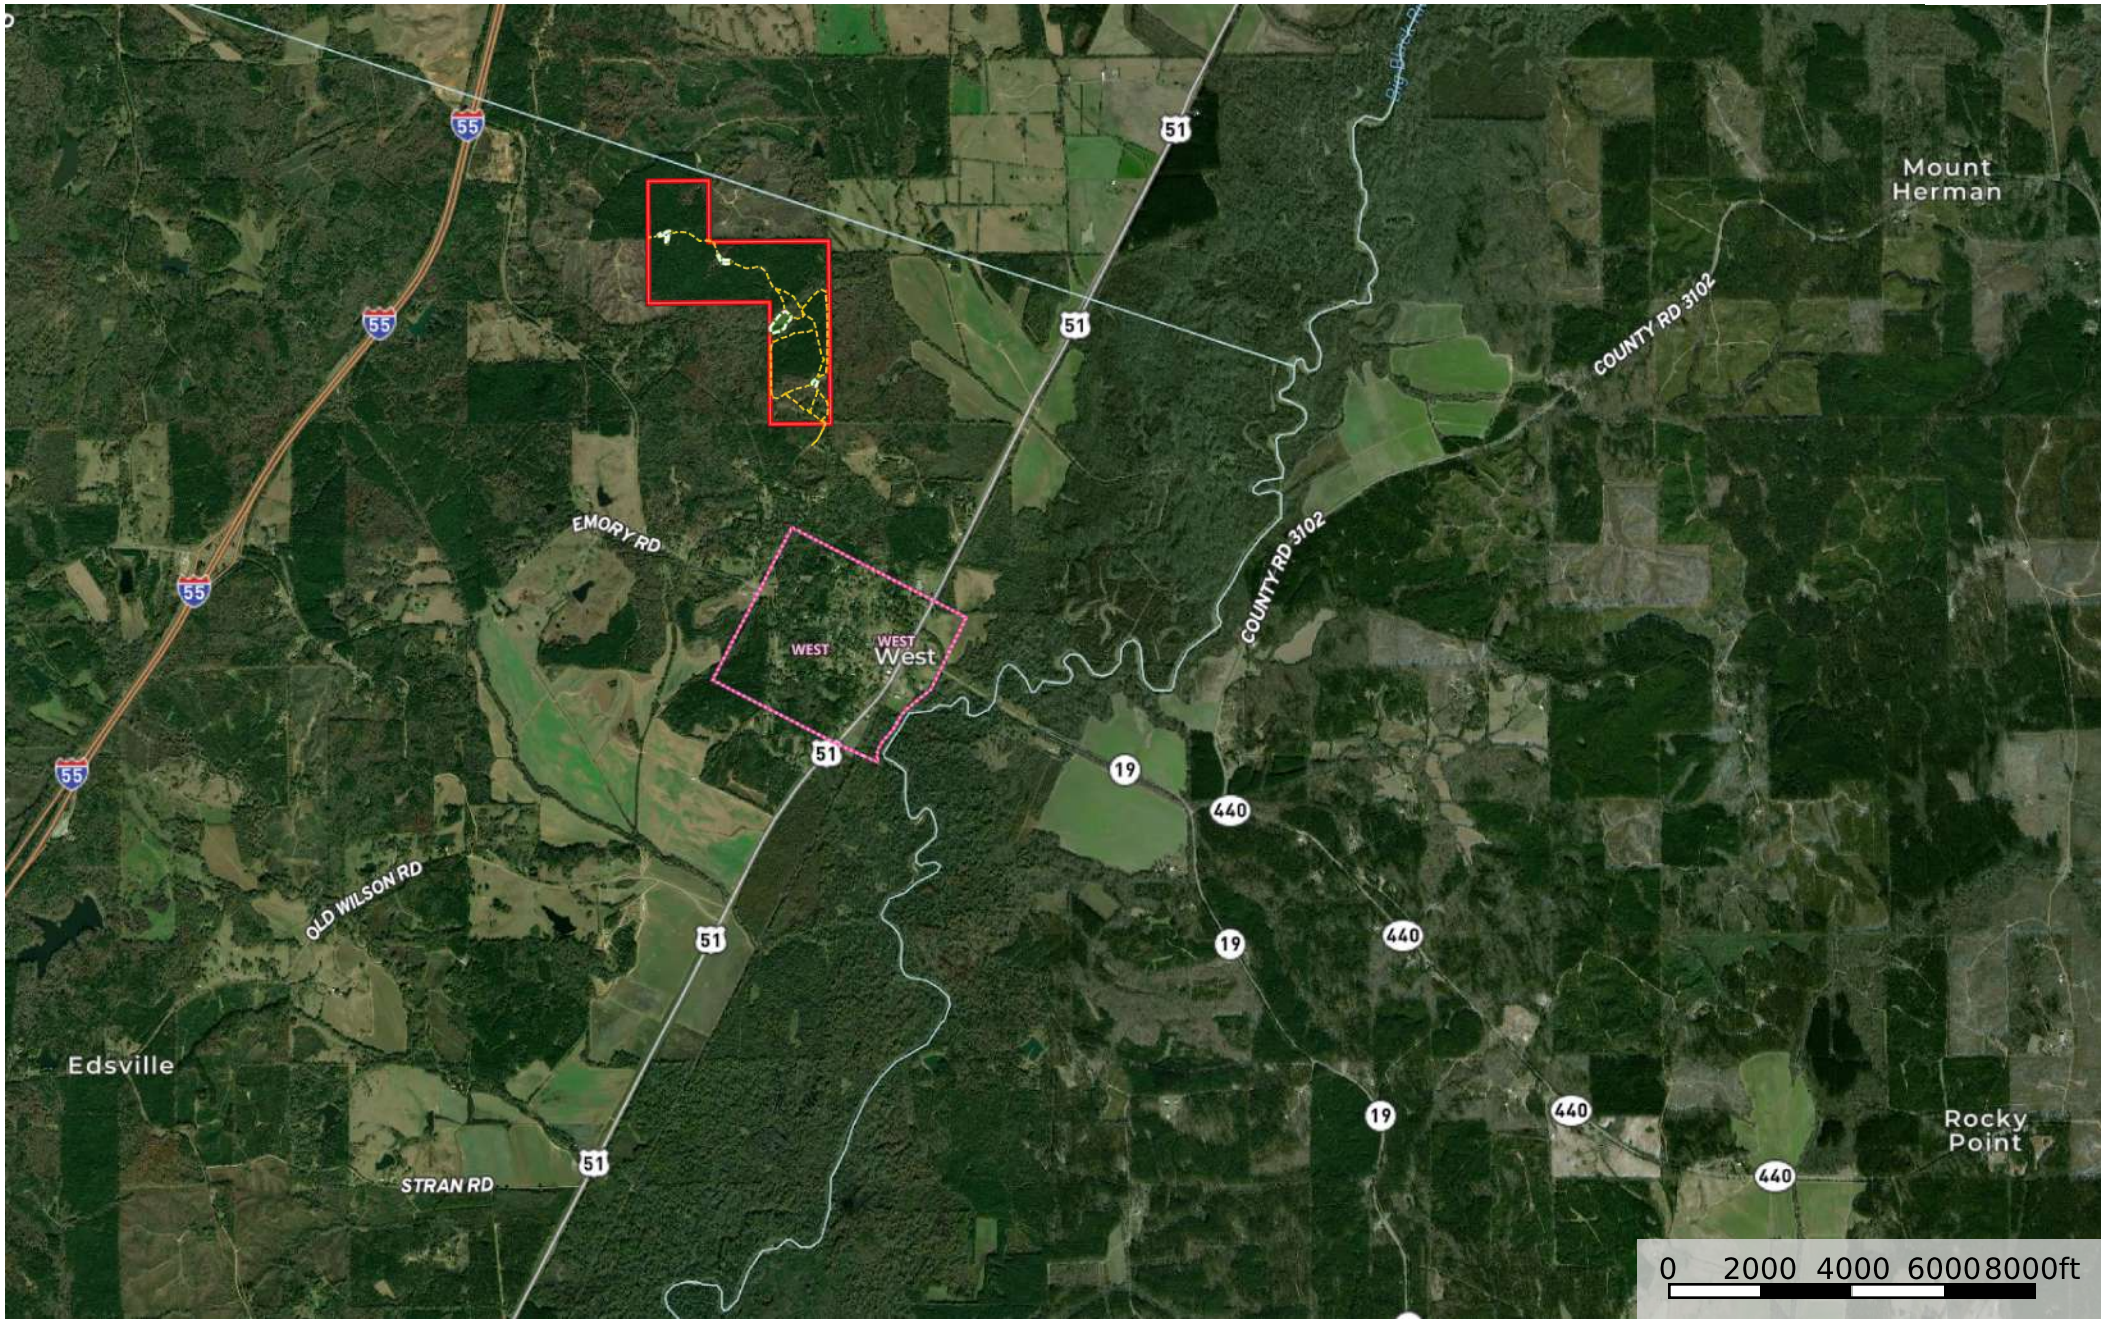

Holmes 240 Wade Rd

Holmes County, Mississippi, 240 AC +/-

- Primary Road
- Road / Trail
- Food Plot
- Boundary

Holmes 240 Wade Rd

Holmes County, Mississippi, 240 AC +/-

- Primary Road
- Road / Trail
- Food Plot
- Boundary
- 100 Year Floodplain
- 500 Year Floodplain
- Floodway
- Special
- Unmapped/Not Included

Holmes 240 Wade Rd

Holmes County, Mississippi, 240 AC +/-

- Primary Road
- Road / Trail
- Food Plot
- Boundary