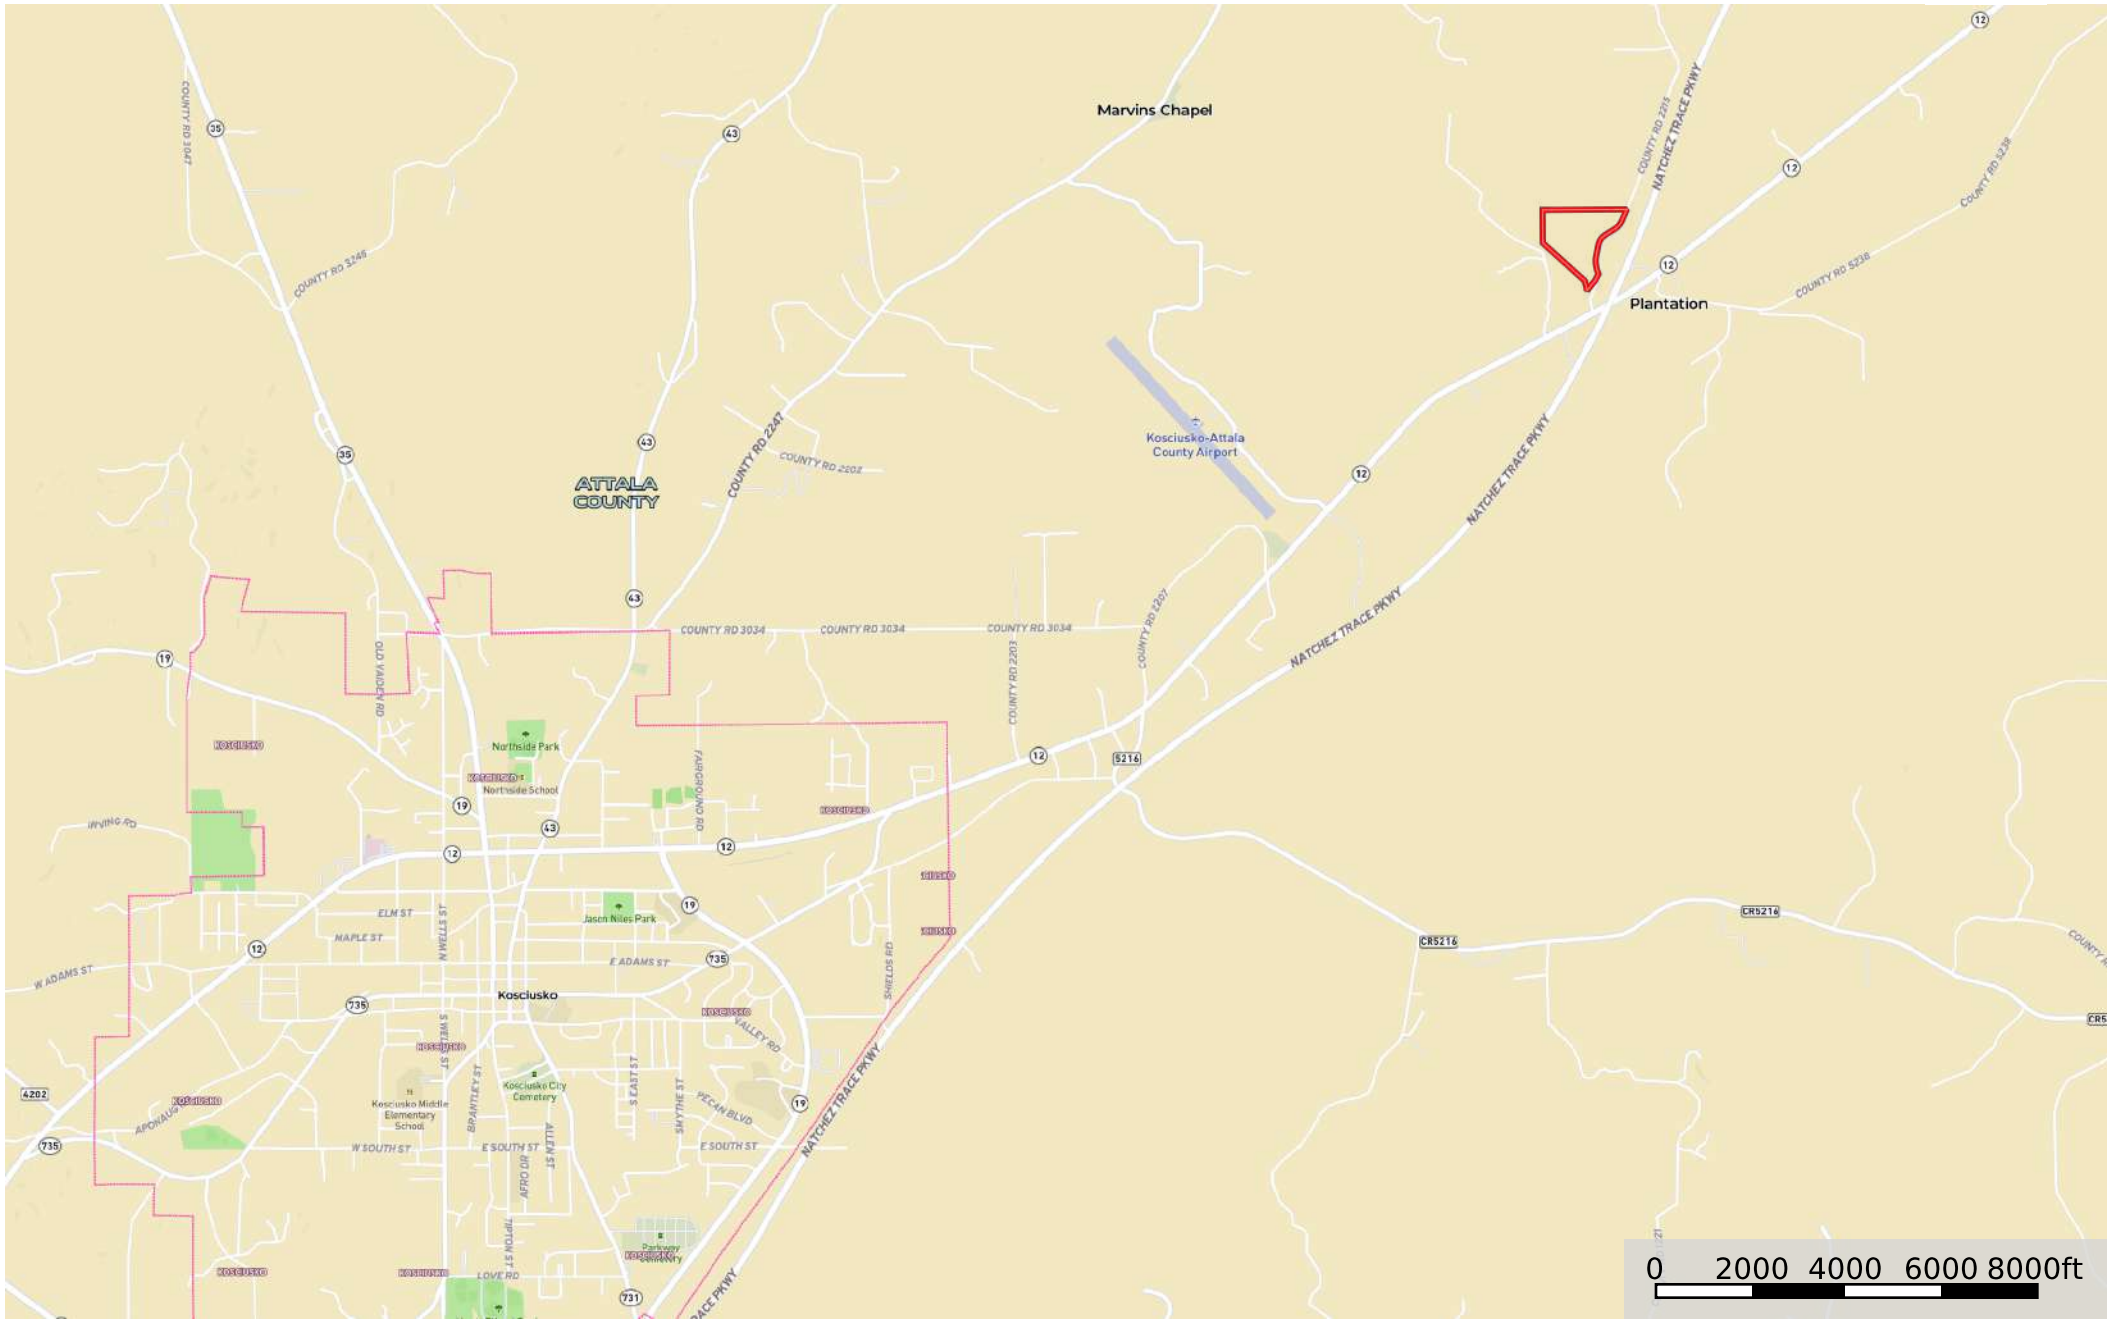

Attala 37 CR2215
Attala County, Mississippi, 37 AC +/-

 Boundary

Attala 37 CR2215
Attala County, Mississippi, 37 AC +/-

 Boundary

Attala 37 CR2215

Attala County, Mississippi, 37 AC +/-

Attala 37 CR2215

Attala County, Mississippi, 37 AC +/-

Boundary