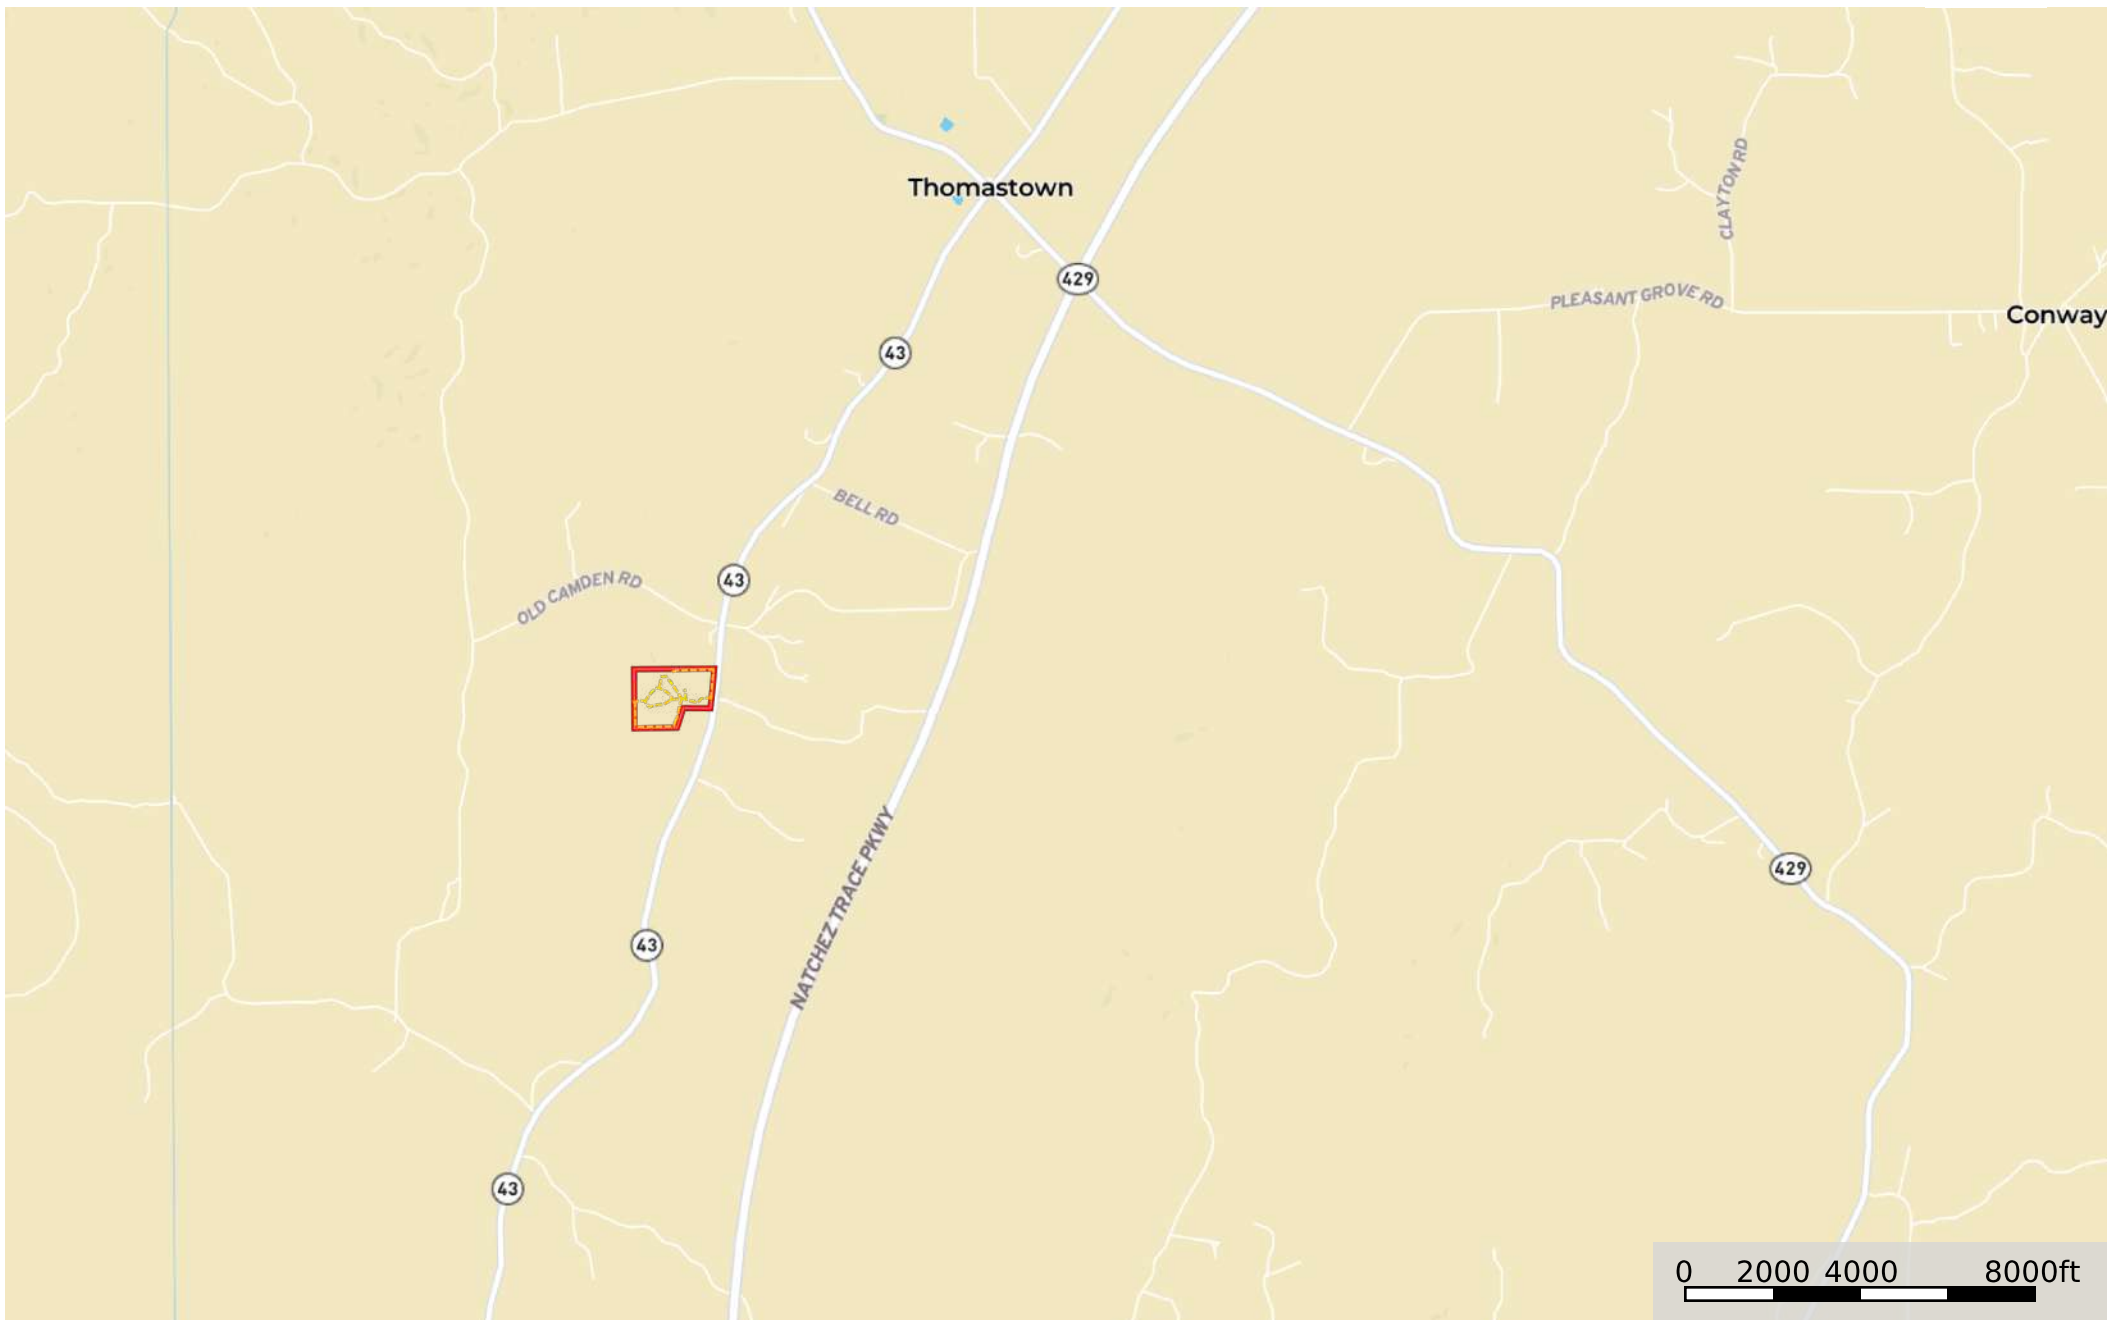

Leake 48 Hwy 43
Leake County, Mississippi, 48 AC +/-

--- Road / Trail □ Boundary

Leake 48 Hwy 43
Leake County, Mississippi, 48 AC +/-

--- Road / Trail □ Boundary

Leake 48 Hwy 43

Leake County, Mississippi, 48 AC +/-

--- Road / Trail □ Boundary