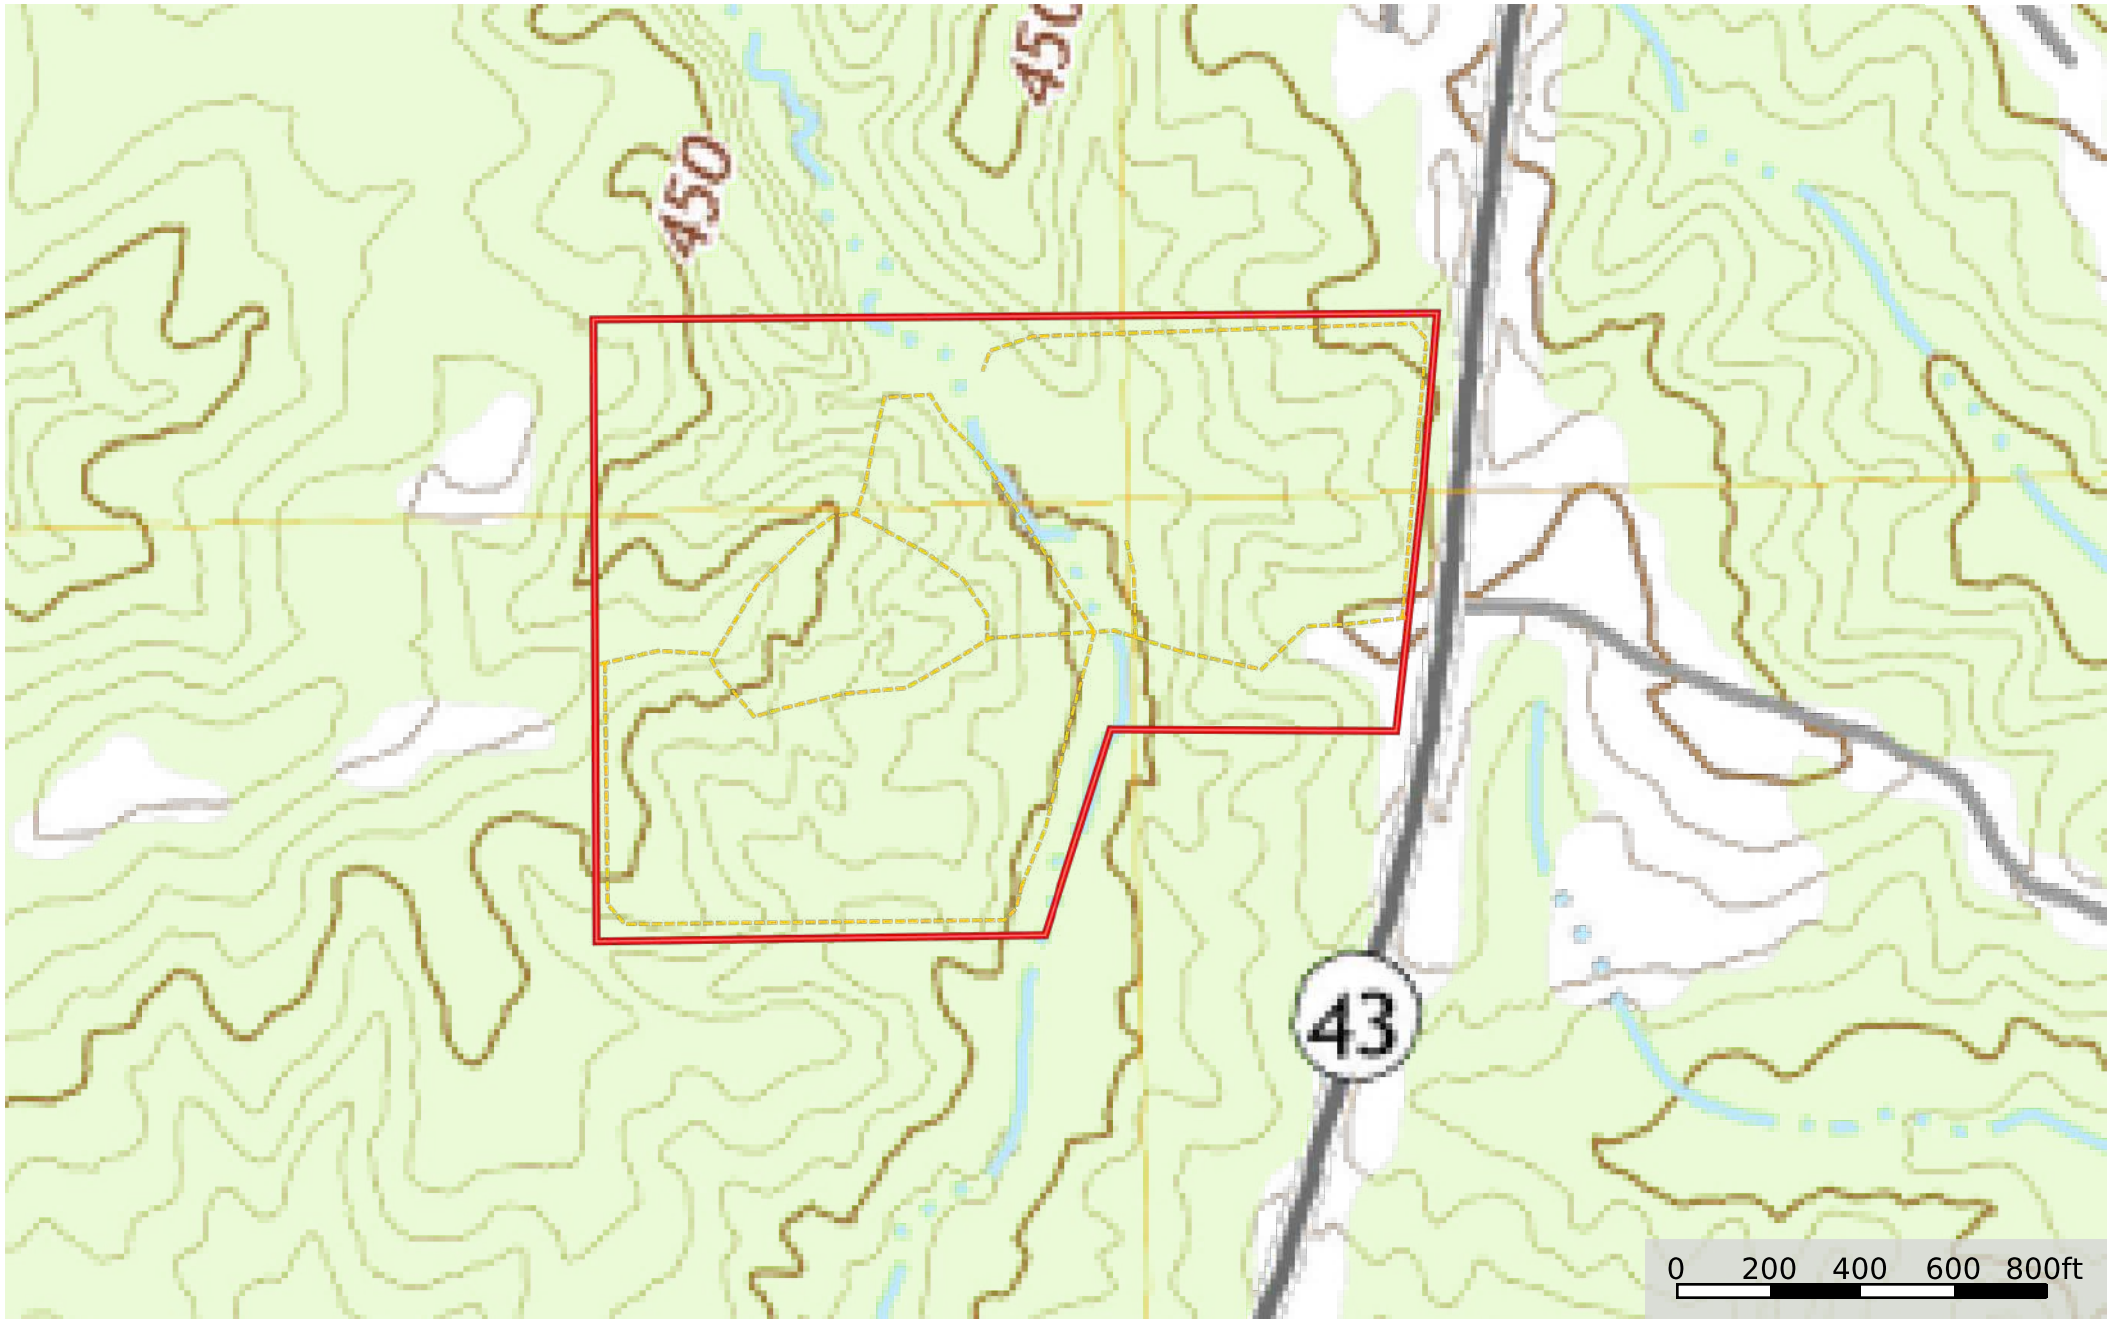

Leake 48 Hwy 43
Leake County, Mississippi, 48 AC +/-

--- Road / Trail □ Boundary

Leake 48 Hwy 43
Leake County, Mississippi, 48 AC +/-

--- Road / Trail □ Boundary

Leake 48 Hwy 43

Leake County, Mississippi, 48 AC +/-

--- Road / Trail □ Boundary