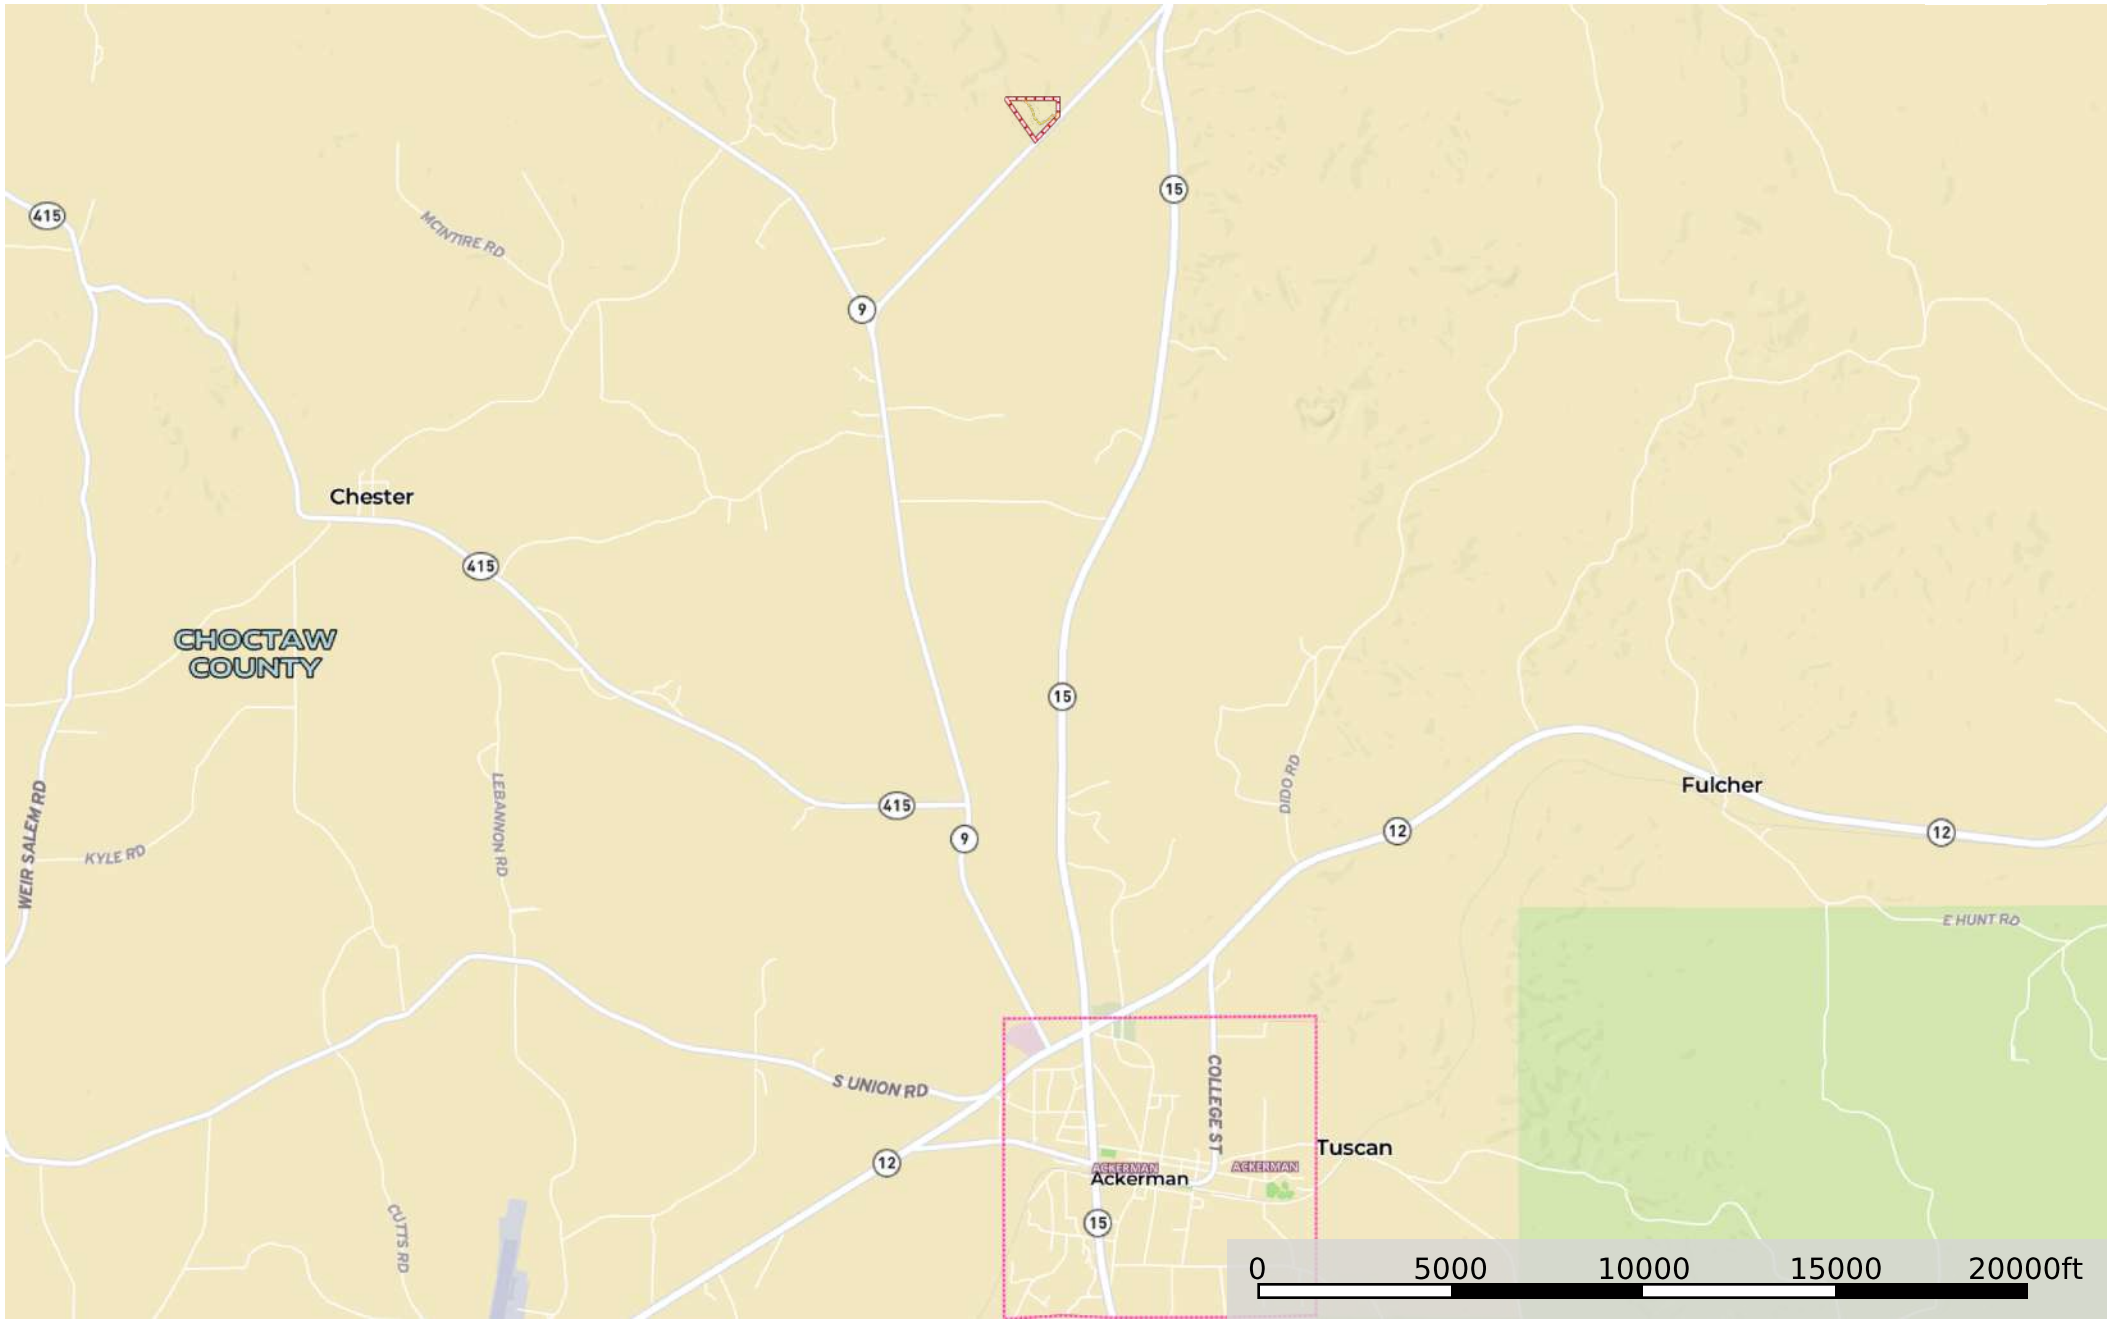

Choctaw 20 Hwy 790

Choctaw County, Mississippi, 20 AC +/-

--- Road / Trail □ Boundary

Choctaw 20 Hwy 790
Choctaw County, Mississippi, 20 AC +/-

--- Road / Trail □ Boundary

Choctaw 20 Hwy 790

Choctaw County, Mississippi, 20 AC +/-

--- Road / Trail  Boundary