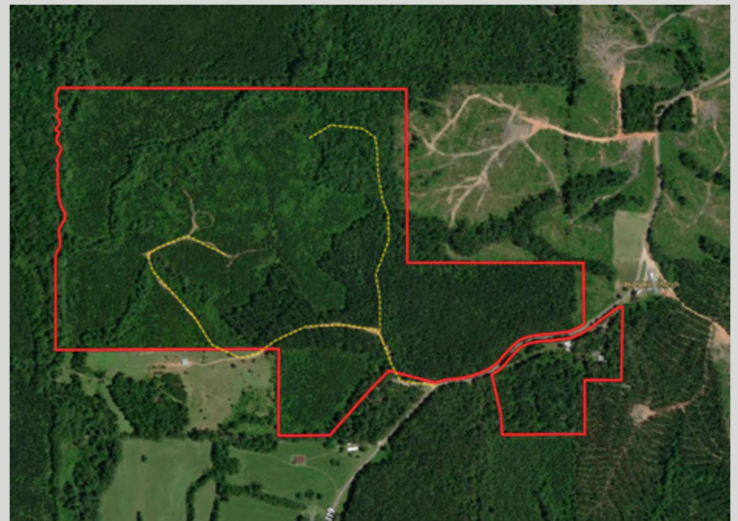

Dillon Walker | Forester, Land Professional
(C) 601-503-4631
(O) 601.209.4882
dwalker@backwoodsland.com

SCAN TO
VIEW WEBSITE