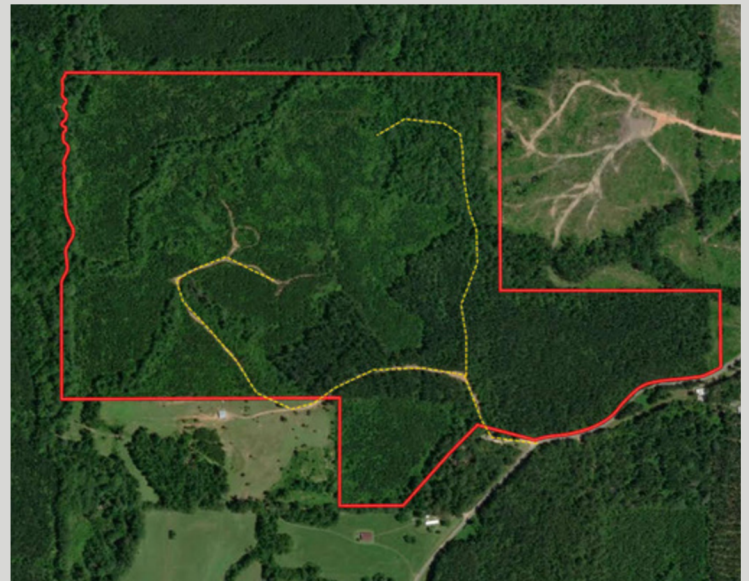

# LAND FOR SALE

Smith County, MS +/- 151 acres

Located just outside of Raleigh, this +/- 151 acre timberland and hunting property has a lot to offer. This property is situated along paved SCR 119. There is approximately 151 acres consisting of three different age timber stands. Along the Shongelo Creek bottom, there is 18 acres of hardwood. The other timber consists of approximately 90 acres of young pine plantation and 43 acres of mature pine plantation. With the mature pine and hardwood, the next owner could harvest timber immediately if desired. Whether you are looking for a timberland investment, hunting and recreation, or starting your own farm in Smith County, Mississippi, this property has all the boxes checked to make it happen!