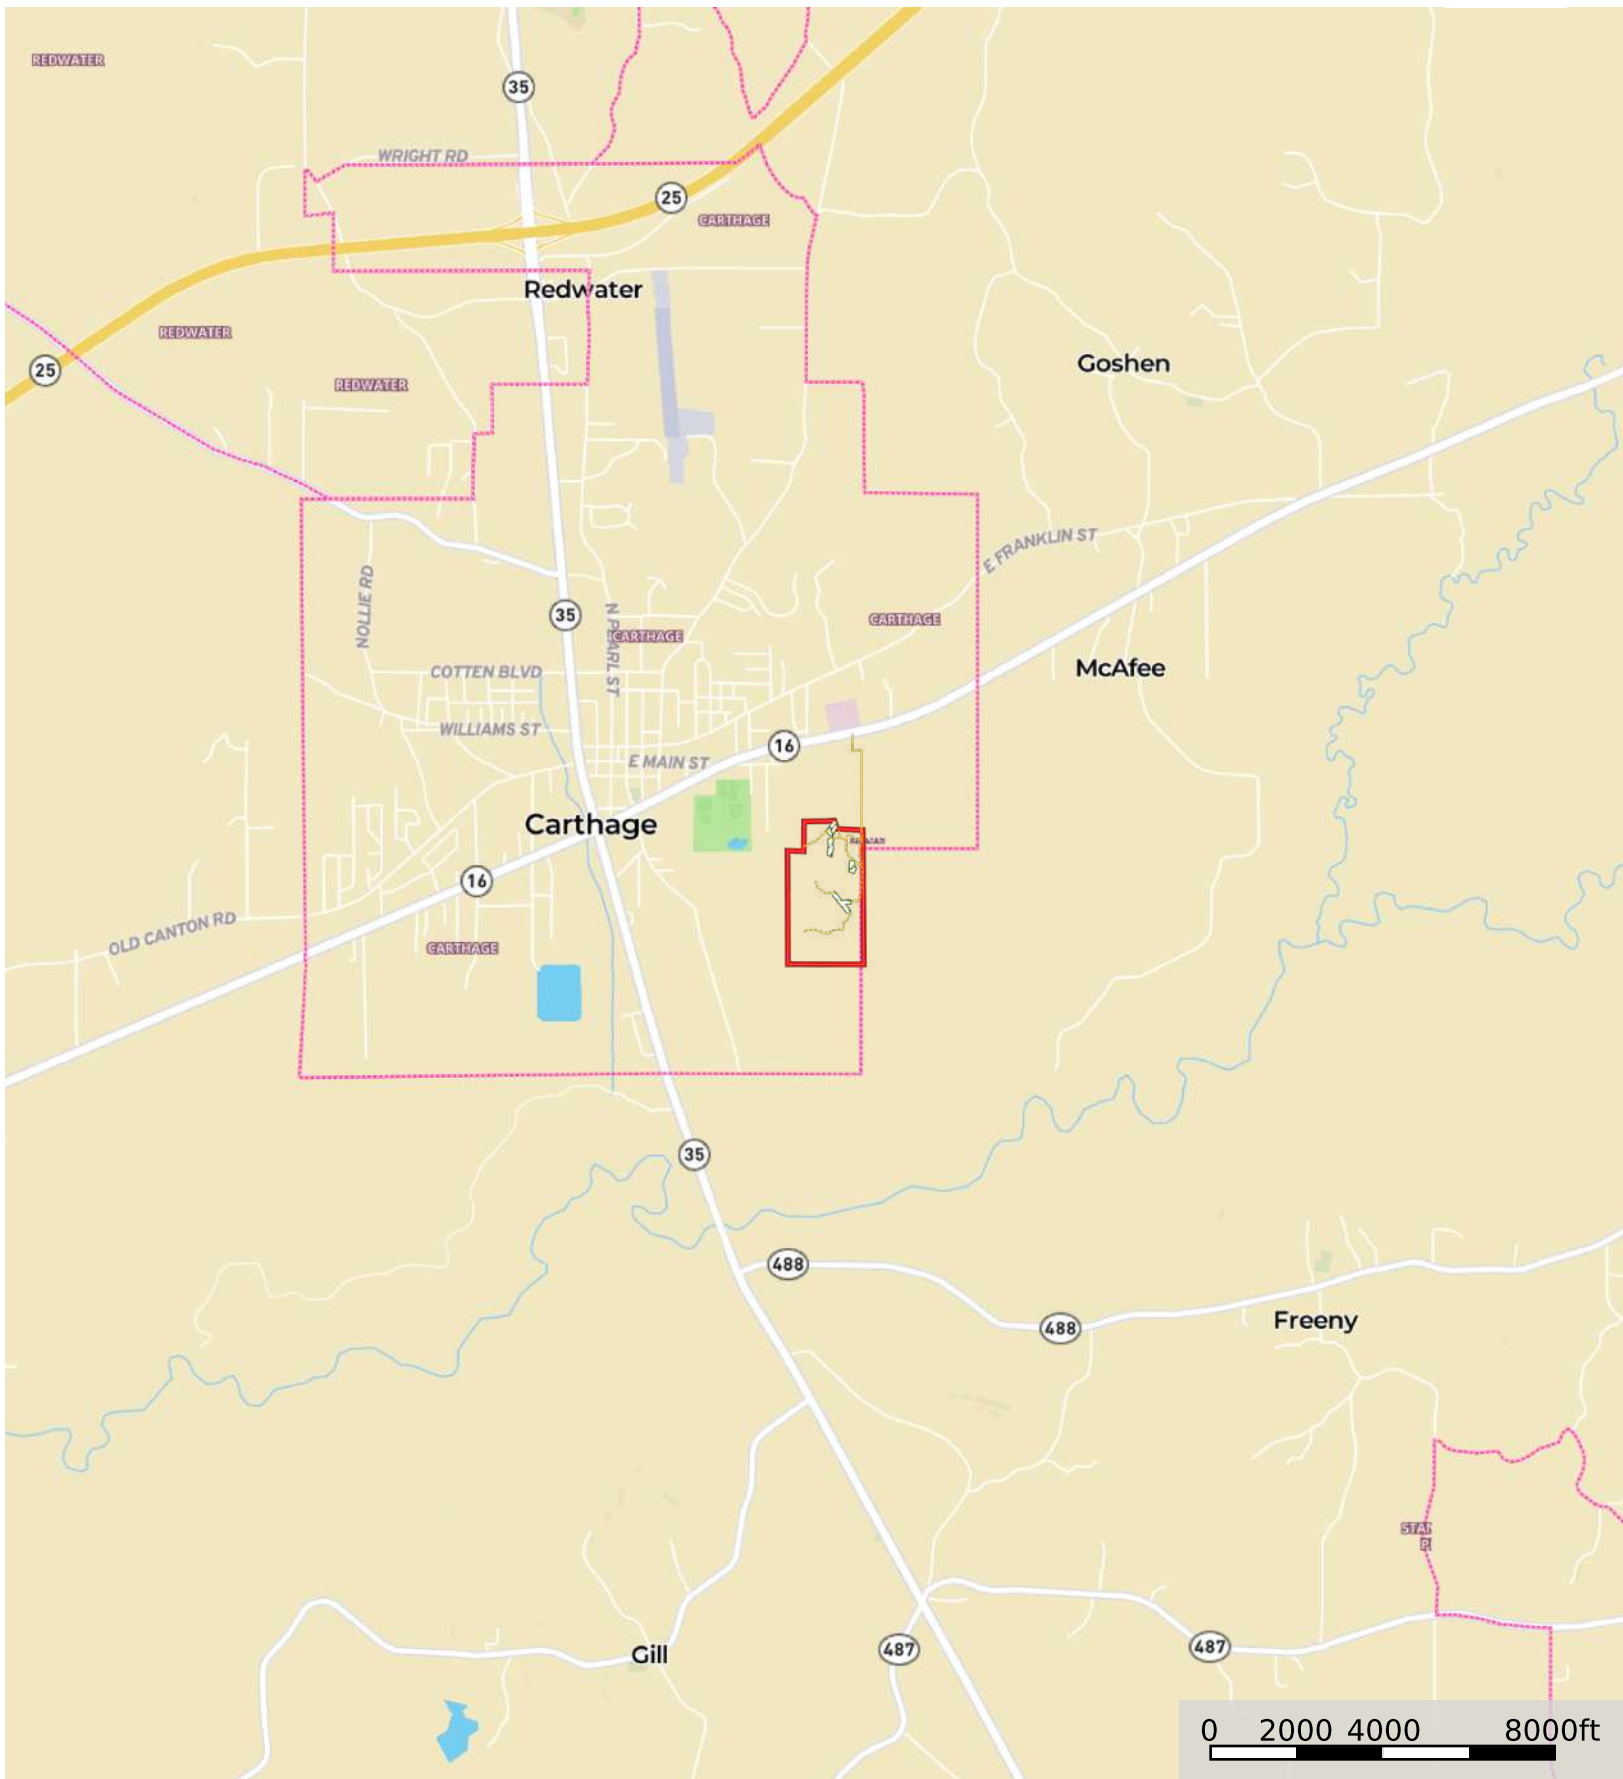

# Leake 125 Hwy 16

Leake County, Mississippi, 125 AC +/-

- Road / Trail
- Primary Road
- Food Plot
- Boundary

# Leake 125 Hwy 16

Leake County, Mississippi, 125 AC +/-

- Road / Trail
- Primary Road
- Food Plot
- Boundary

**Leake 125 Hwy 16**  
 Leake County, Mississippi, 125 AC +/-

- Road / Trail
- Primary Road
- Food Plot
- Boundary
- 100 Year Floodplain
- 500 Year Floodplain
- Floodway
- Special
- Unmapped/ Not Included

# Leake 125 Hwy 16

Leake County, Mississippi, 125 AC +/-

--- Road / Trail    — Primary Road    □ Food Plot    □ Boundary