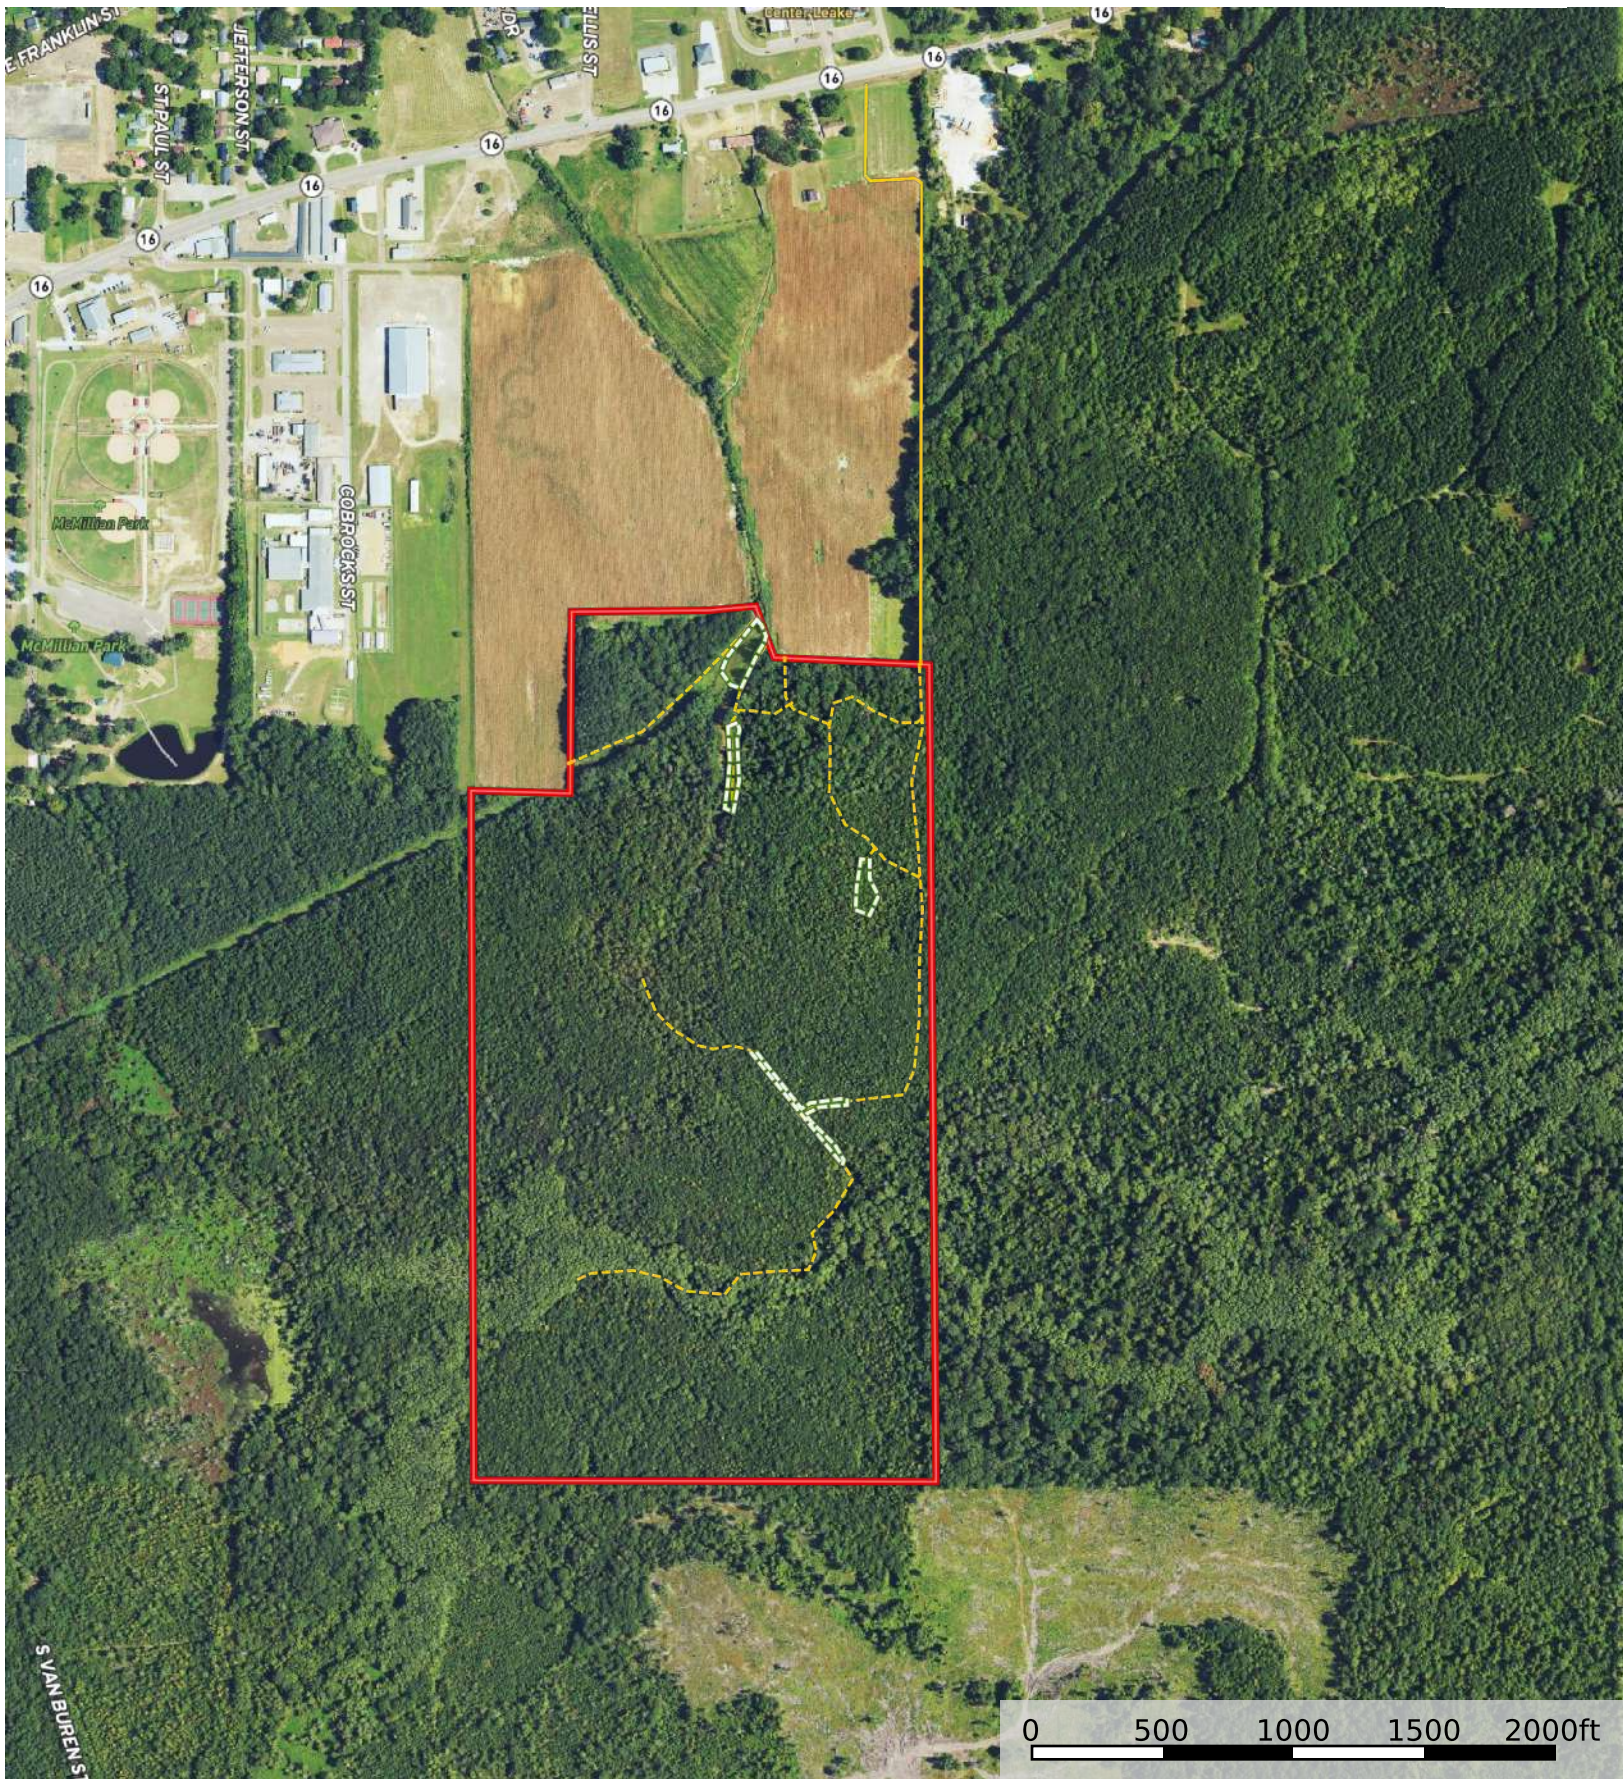

# Leake 125 Hwy 16

Leake County, Mississippi, 125 AC +/-

- Road / Trail
- Primary Road
- Food Plot
- Boundary

# Leake 125 Hwy 16

Leake County, Mississippi, 125 AC +/-

- Road / Trail
- Primary Road
- Food Plot
- Boundary

**Leake 125 Hwy 16**  
 Leake County, Mississippi, 125 AC +/-

- Road / Trail
- Primary Road
- Food Plot
- Boundary
- 100 Year Floodplain
- 500 Year Floodplain
- Floodway
- Special
- Unmapped/ Not Included

# Leake 125 Hwy 16

Leake County, Mississippi, 125 AC +/-

--- Road / Trail    — Primary Road    □ Food Plot    □ Boundary