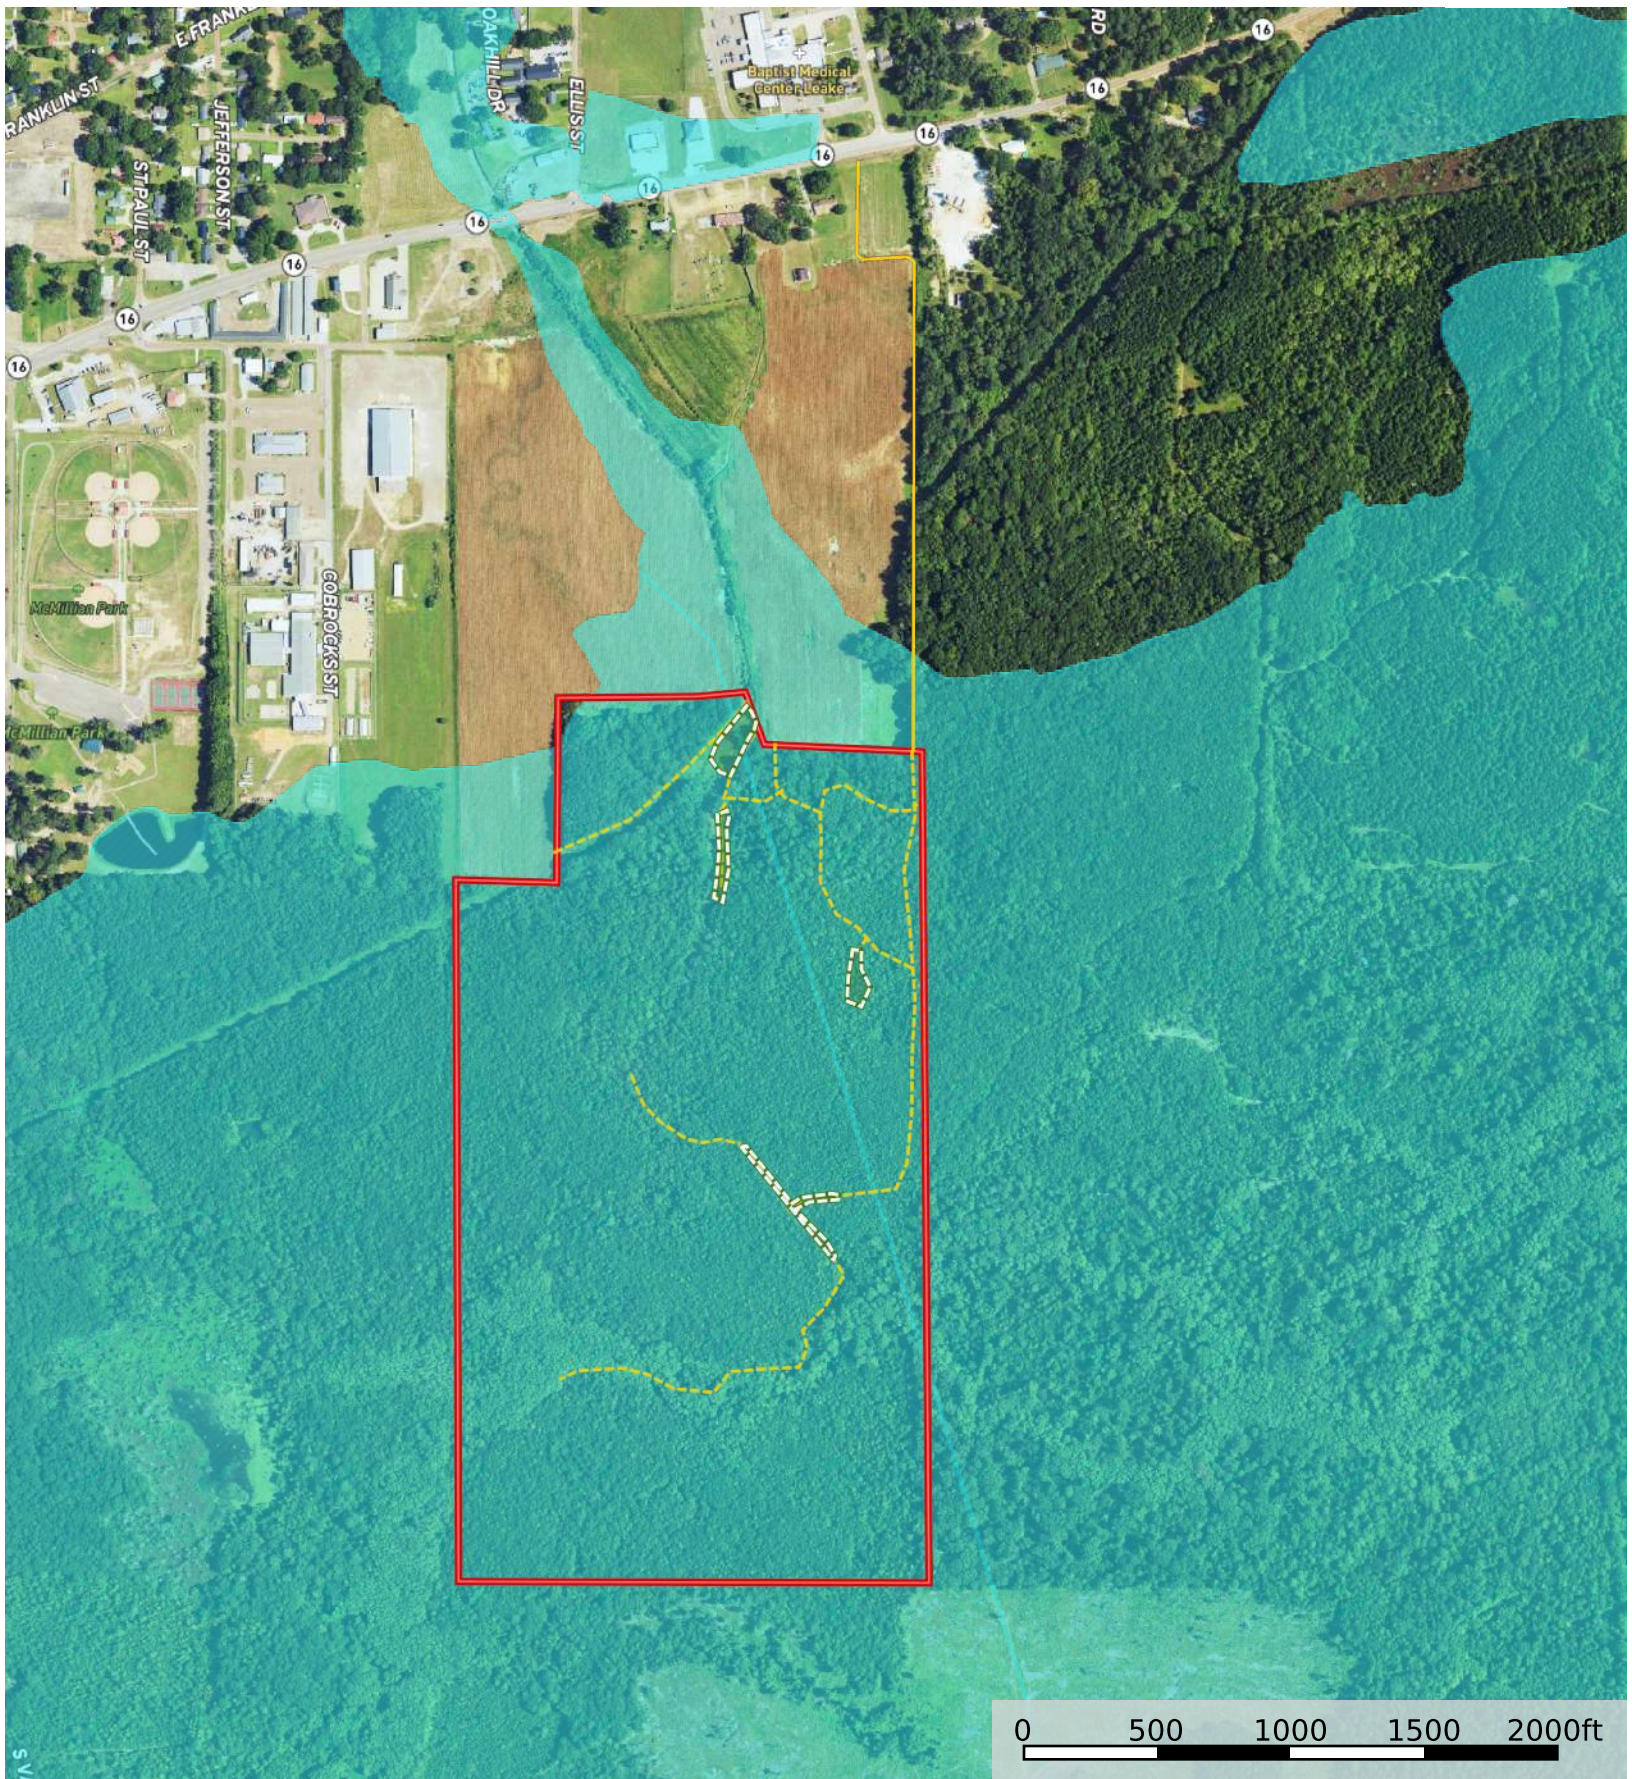

# Leake 125 Hwy 16

Leake County, Mississippi, 125 AC +/-

- Road / Trail
- Primary Road
- Food Plot
- Boundary

# Leake 125 Hwy 16

Leake County, Mississippi, 125 AC +/-

- Road / Trail
- Primary Road
- Food Plot
- Boundary

**Leake 125 Hwy 16**  
 Leake County, Mississippi, 125 AC +/-

- Road / Trail
- Primary Road
- Food Plot
- Boundary
- 100 Year Floodplain
- 500 Year Floodplain
- Floodway
- Special
- Unmapped/ Not Included

# Leake 125 Hwy 16

Leake County, Mississippi, 125 AC +/-

--- Road / Trail    — Primary Road    □ Food Plot    □ Boundary