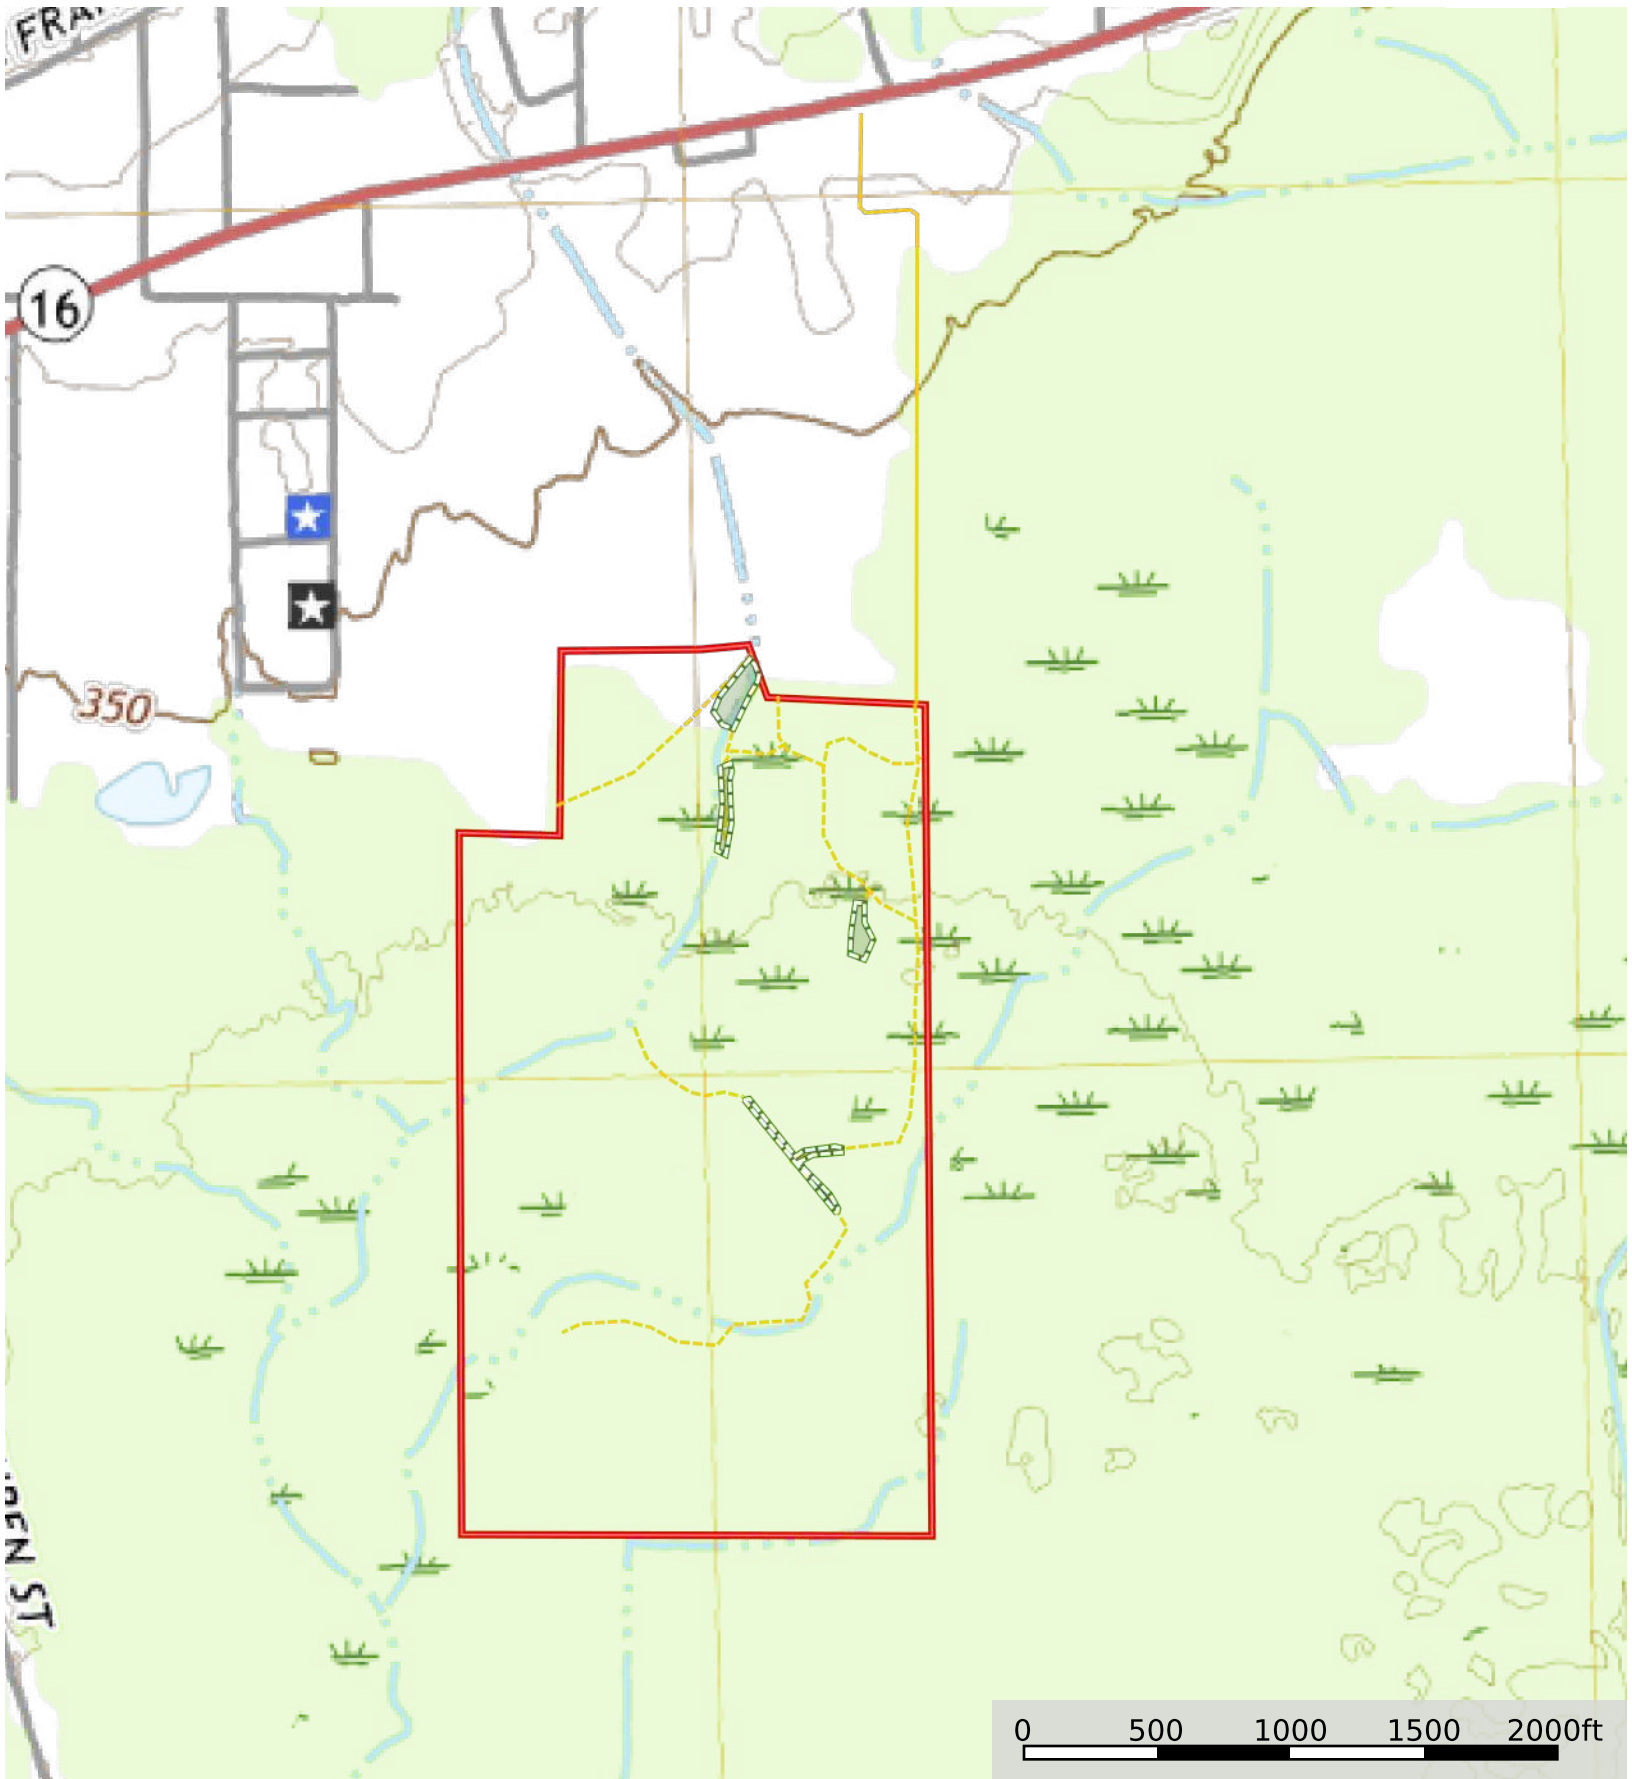

# Leake 125 Hwy 16

Leake County, Mississippi, 125 AC +/-

- Road / Trail
- Primary Road
- Food Plot
- Boundary

# Leake 125 Hwy 16

Leake County, Mississippi, 125 AC +/-

- Road / Trail
- Primary Road
- Food Plot
- Boundary

**Leake 125 Hwy 16**  
 Leake County, Mississippi, 125 AC +/-

- Road / Trail
- Primary Road
- Food Plot
- Boundary
- 100 Year Floodplain
- 500 Year Floodplain
- Floodway
- Special
- Unmapped/ Not Included

# Leake 125 Hwy 16

Leake County, Mississippi, 125 AC +/-

--- Road / Trail    — Primary Road    □ Food Plot    □ Boundary