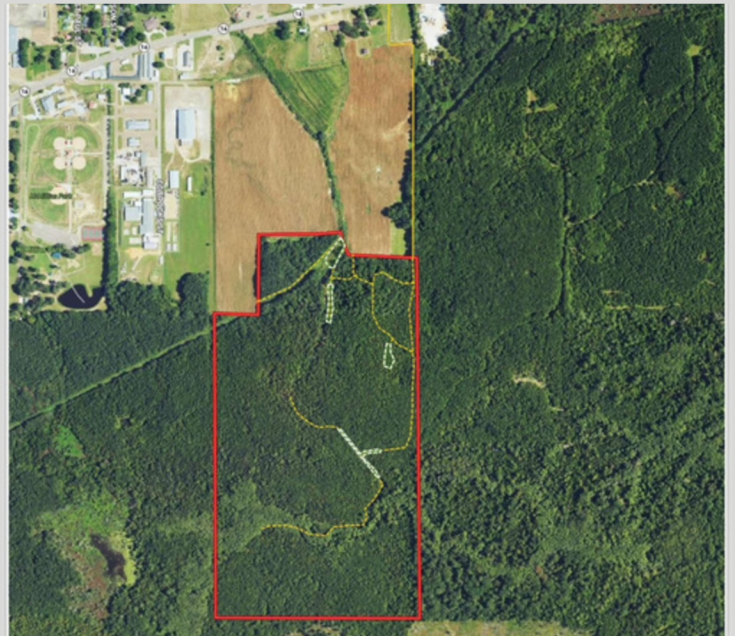

Dillon Walker | Forester, Land Professional
(C) 601-503-4631
(O) 601.209.4882
dwalker@backwoodsland.com

SCAN TO
VIEW WEBSITE