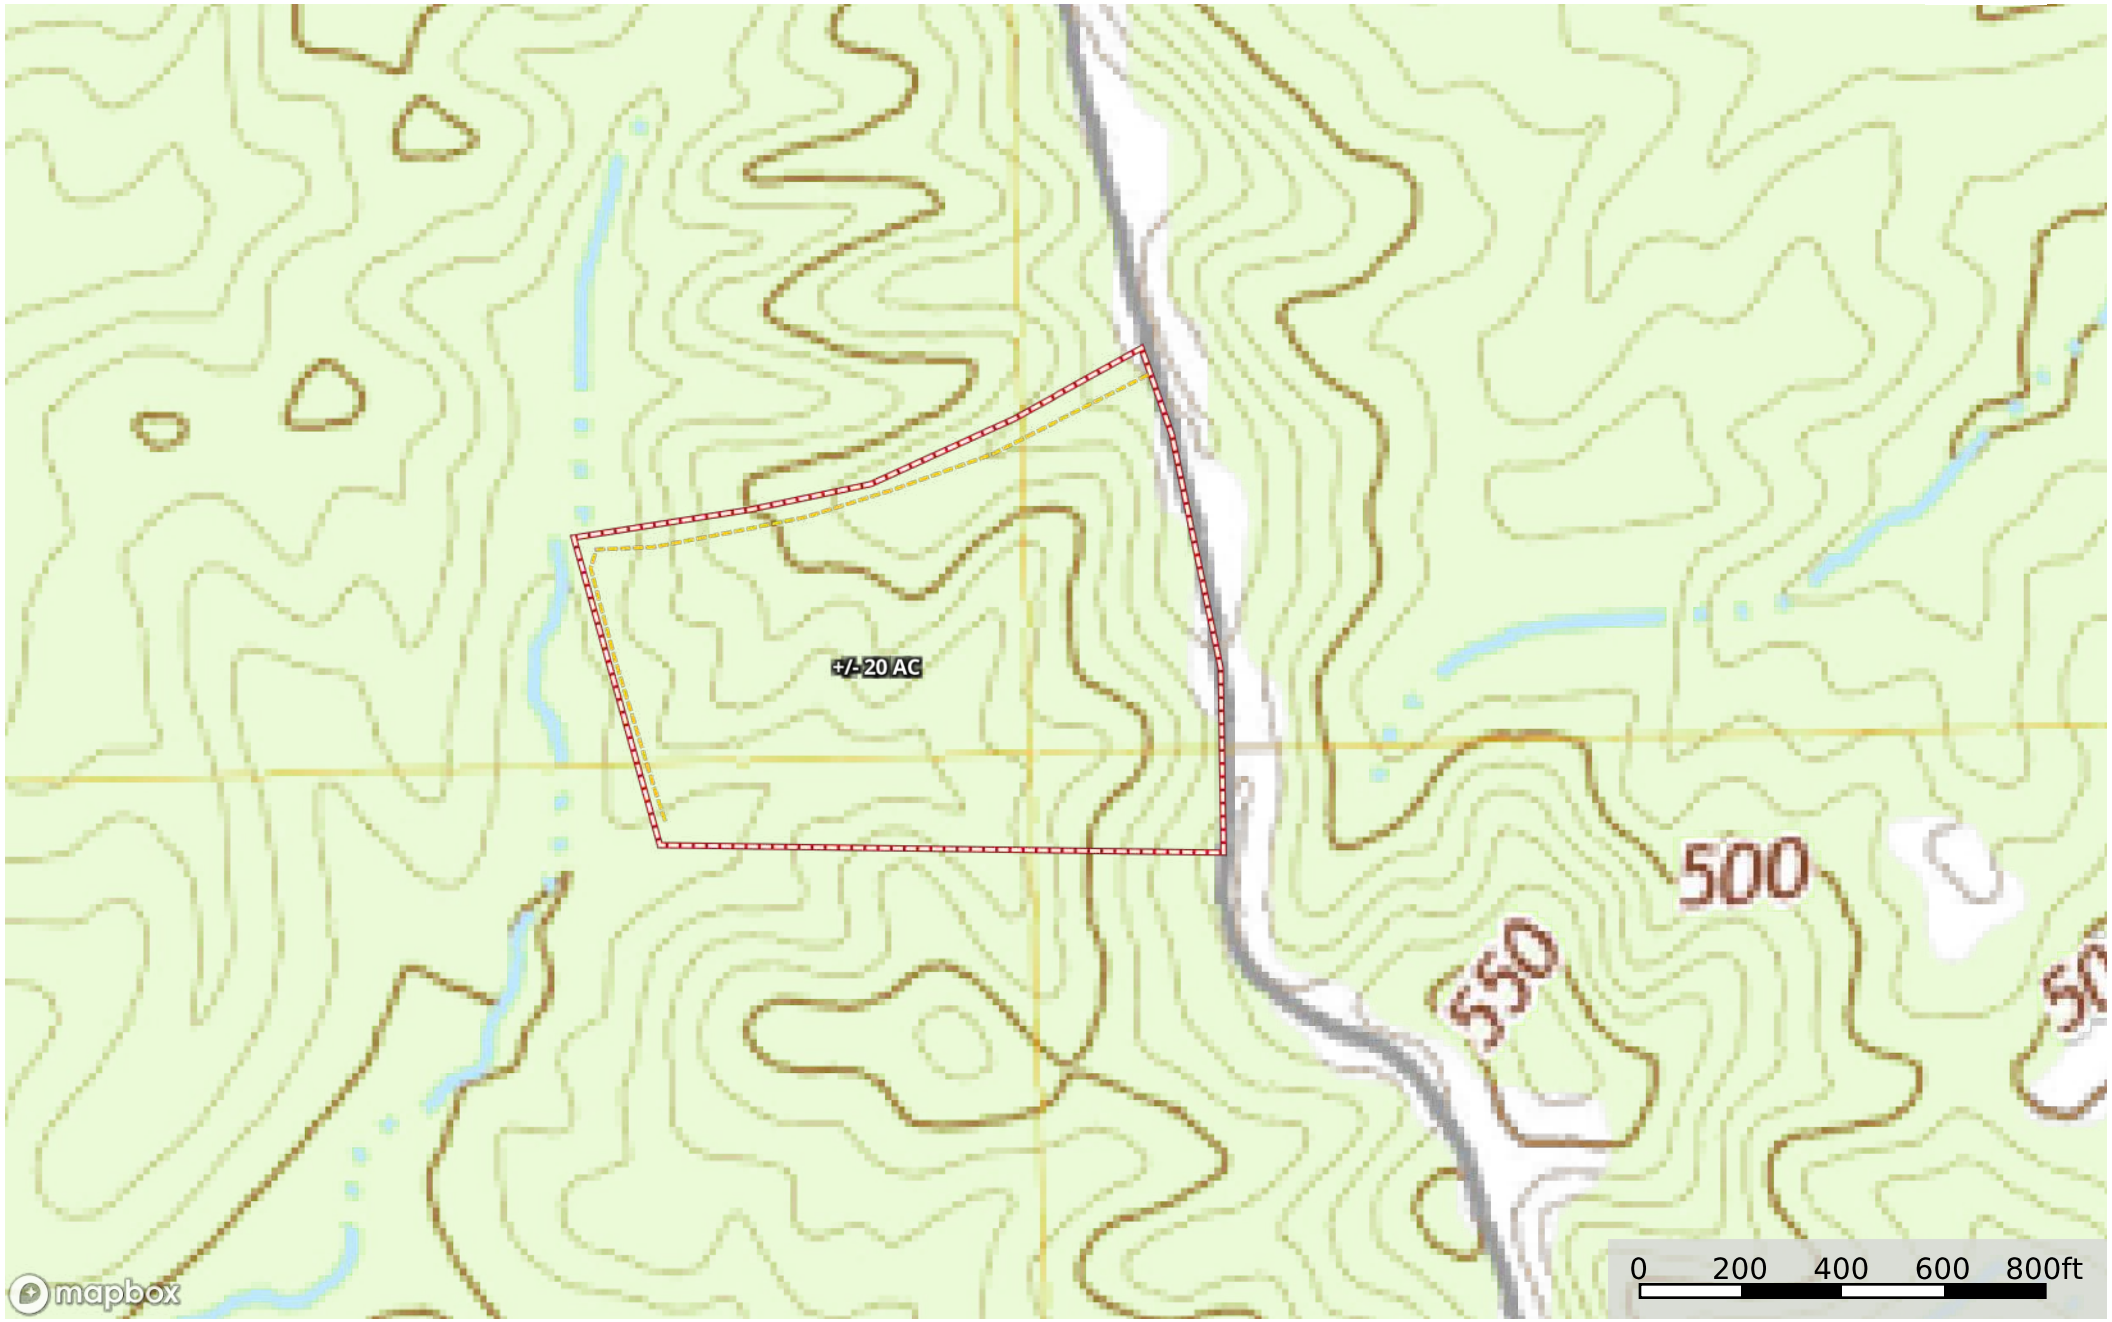

Rankin 20 Antioch Shiloh Rd
Rankin County, Mississippi, 20 AC +/-

--- Road / Trail ▭ Boundary

Rankin 20 Antioch Shiloh Rd
Rankin County, Mississippi, 20 AC +/-

--- Road / Trail □ Boundary

Rankin 20 Antioch Shiloh Rd

Rankin County, Mississippi, 20 AC +/-

--- Road / Trail □ Boundary