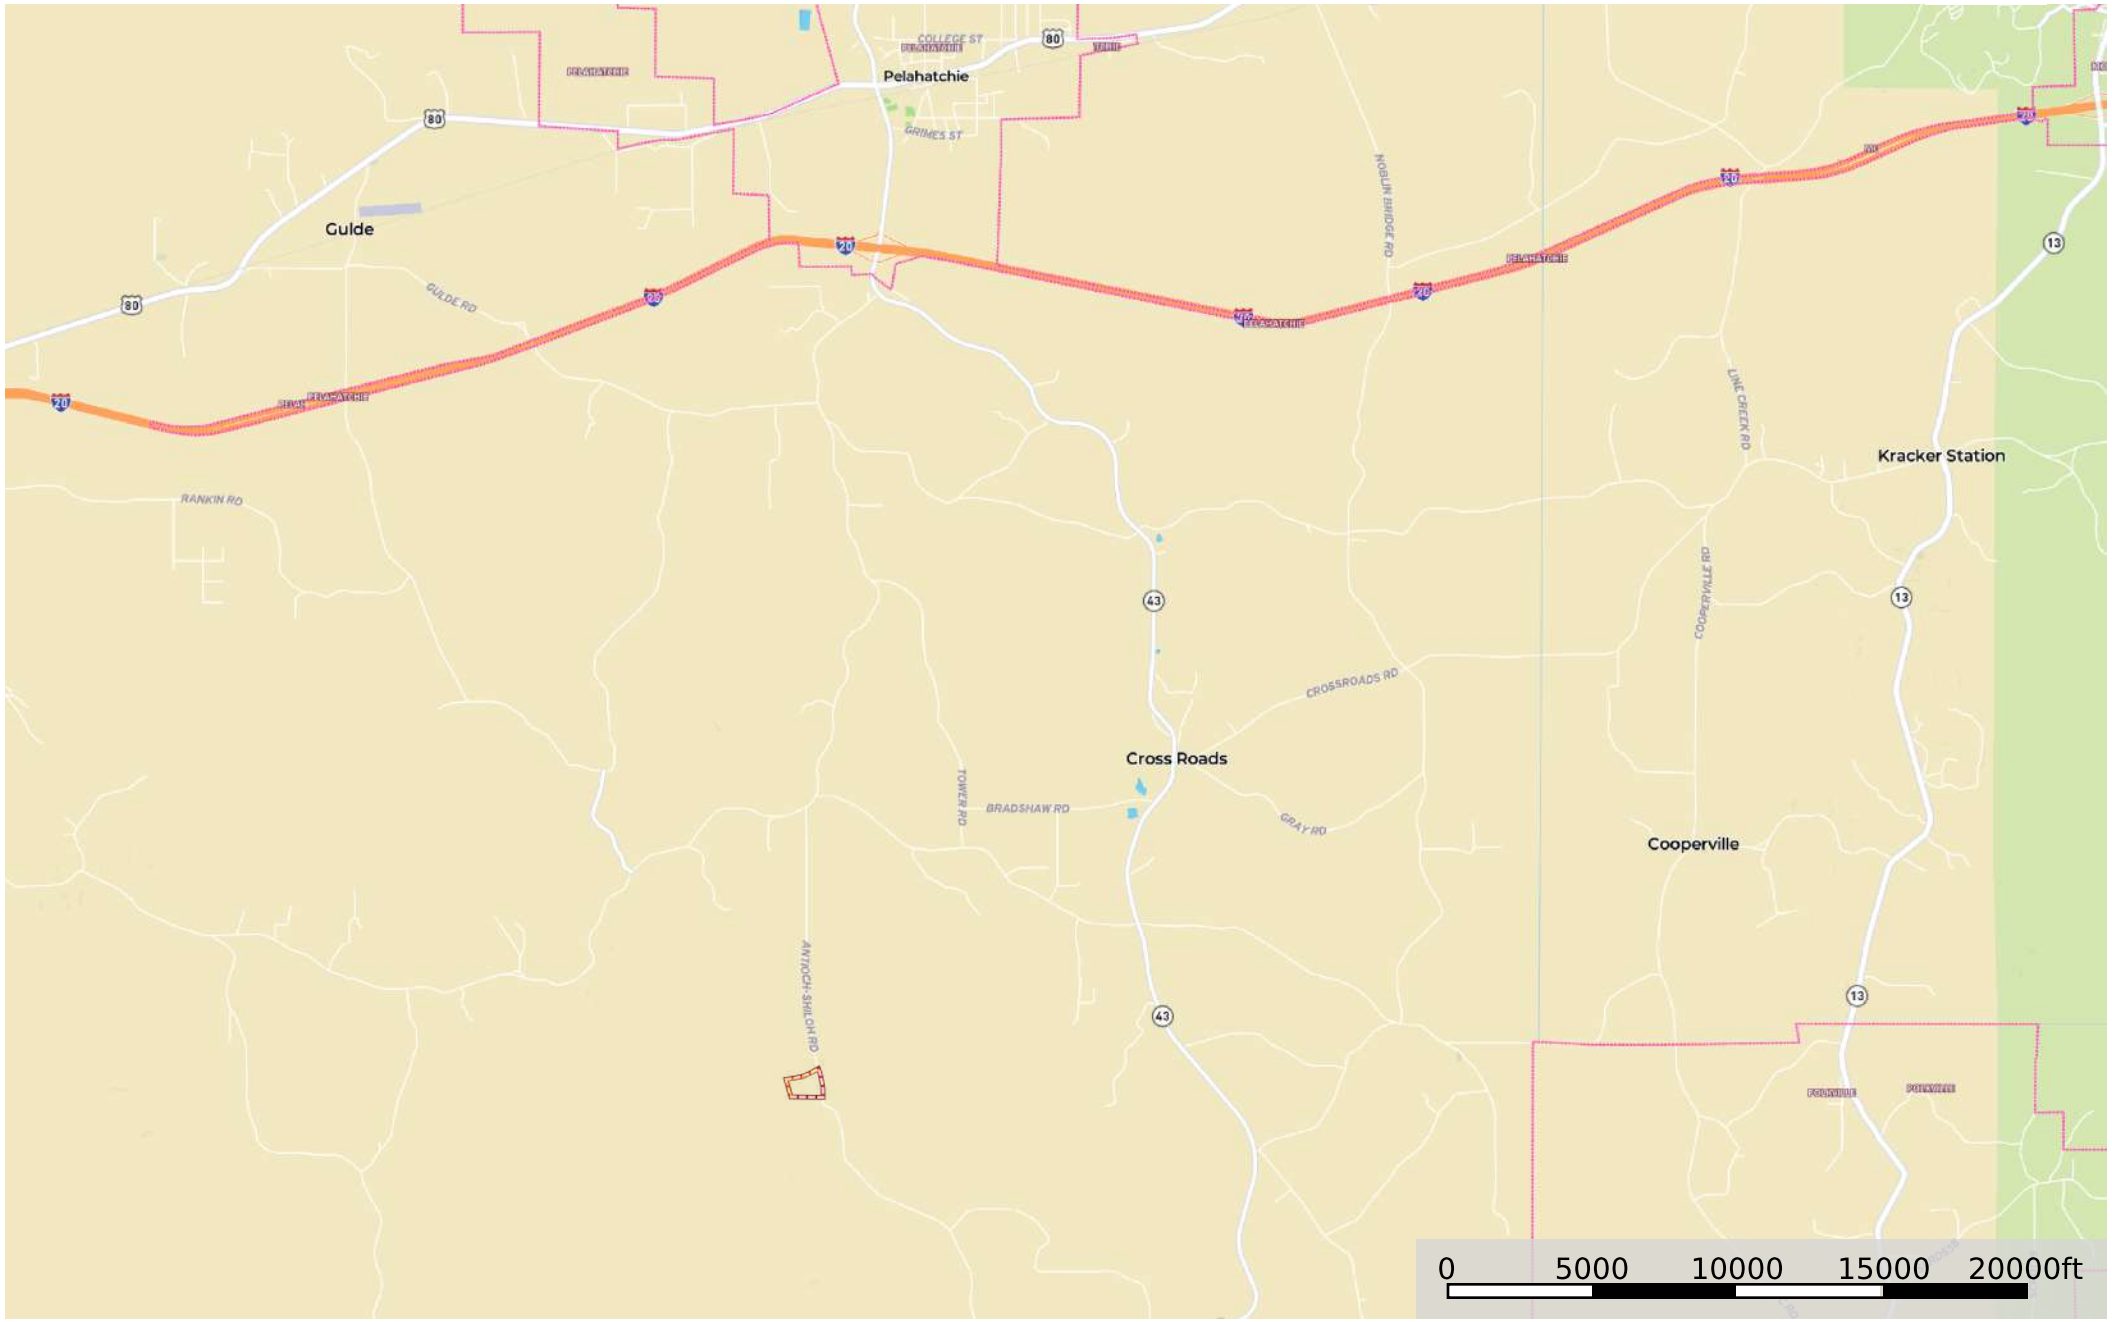

Rankin 20 Antioch Shiloh Rd
Rankin County, Mississippi, 20 AC +/-

--- Road / Trail ▭ Boundary

Rankin 20 Antioch Shiloh Rd
Rankin County, Mississippi, 20 AC +/-

--- Road / Trail □ Boundary

Rankin 20 Antioch Shiloh Rd

Rankin County, Mississippi, 20 AC +/-

--- Road / Trail □ Boundary