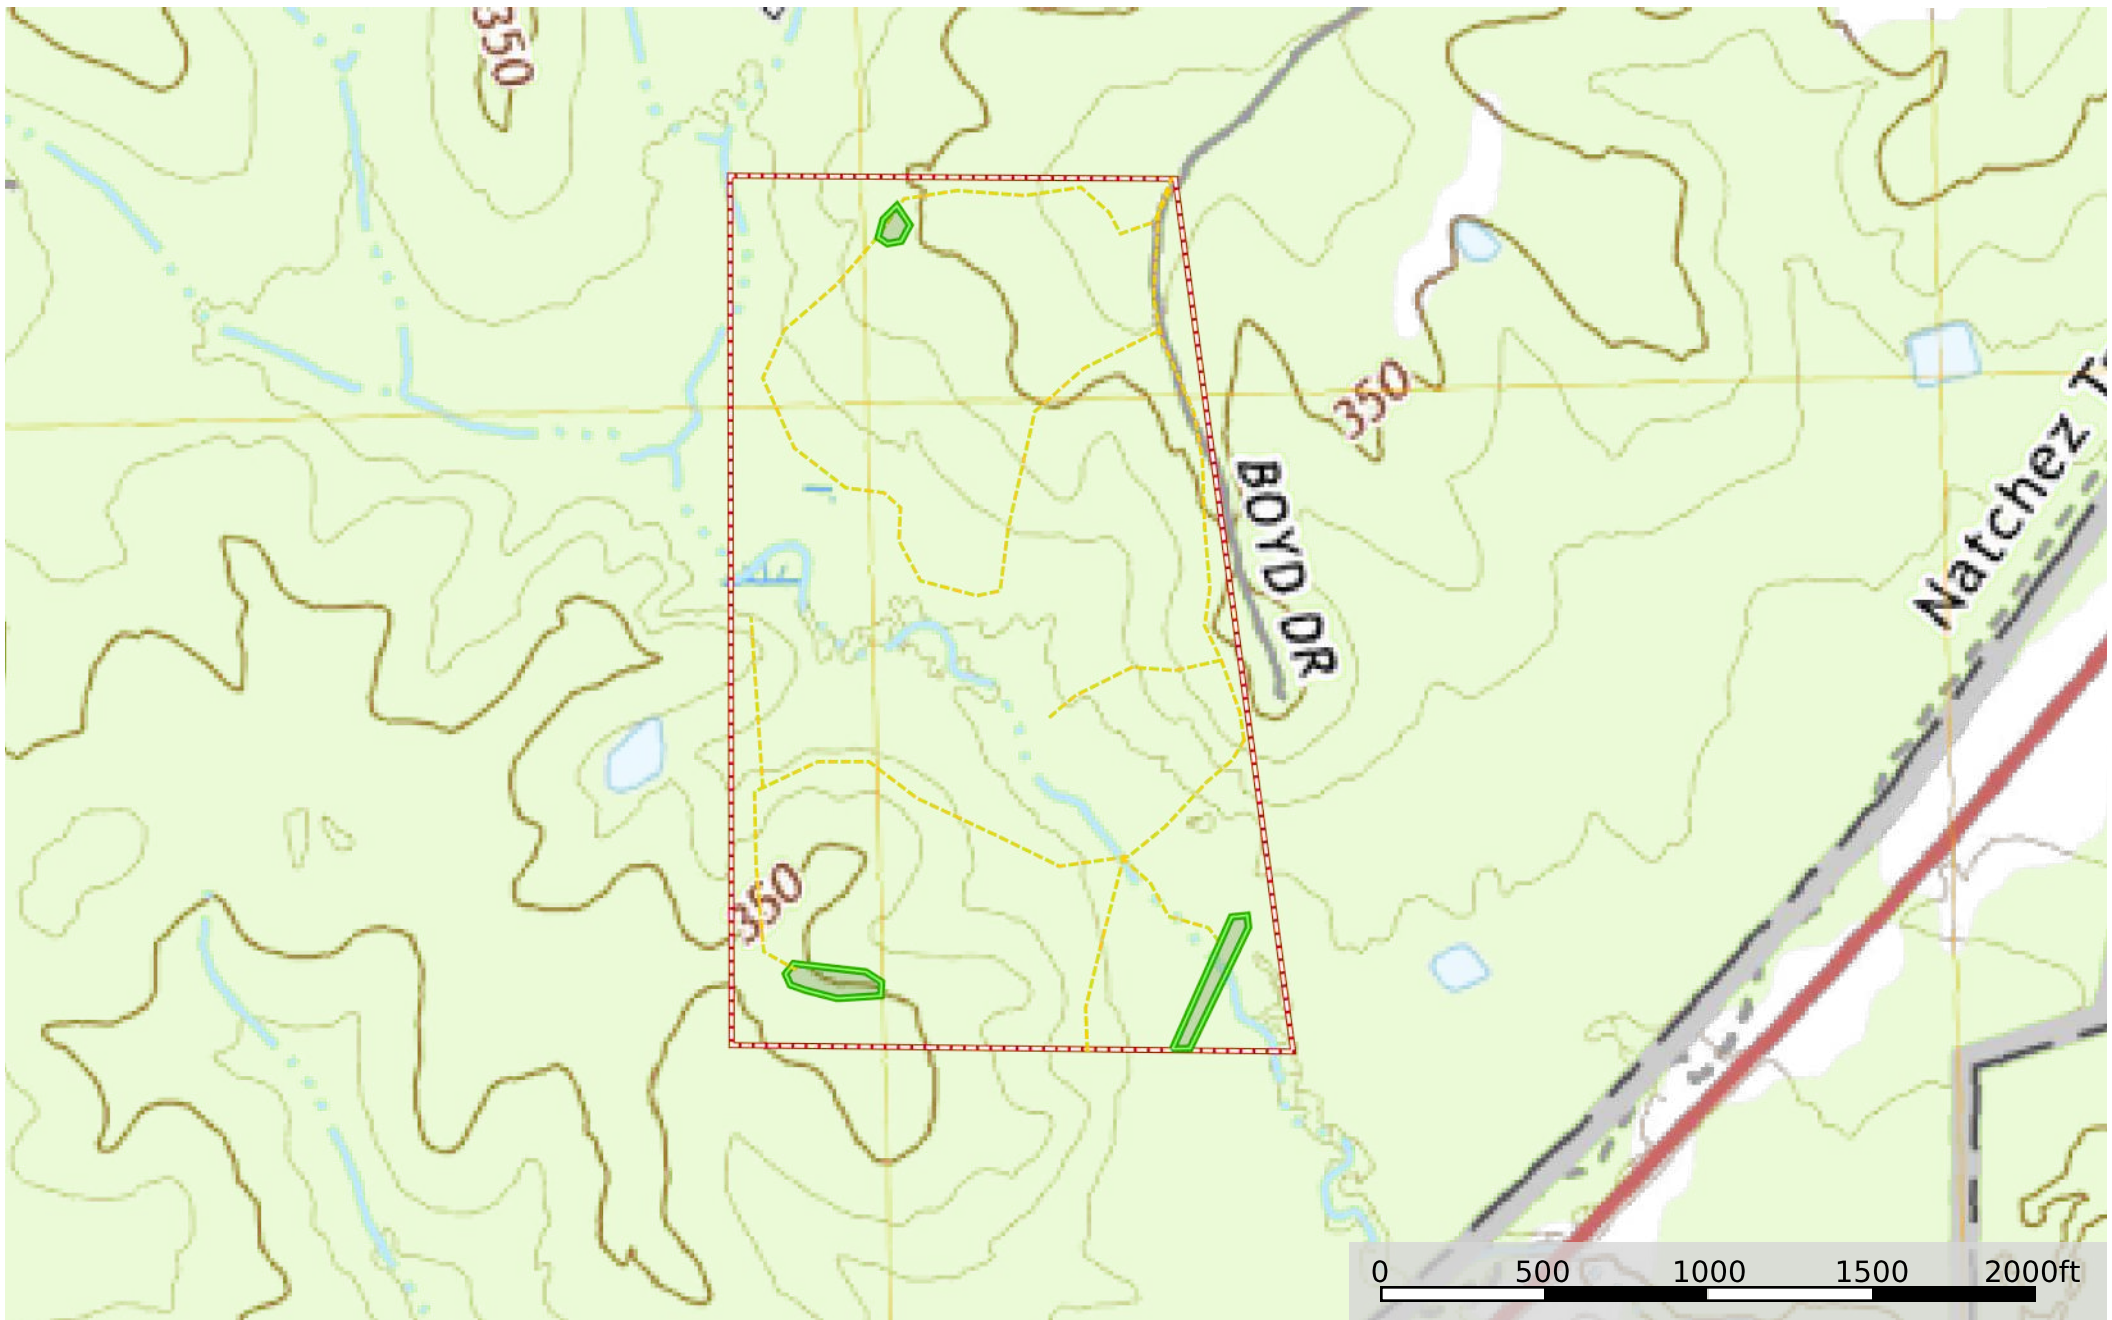

**Madison 92 Boyd Rd 6**  
Madison County, Mississippi, 91.73 AC +/-

--- Road / Trail    □ Boundary    □ Boundary

**Madison 92 Boyd Rd 6**  
Madison County, Mississippi, 91.73 AC +/-

--- Road / Trail    □ Boundary    □ Boundary

# Madison 92 Boyd Rd 6

Madison County, Mississippi, 91.73 AC +/-

mapbox

0 1000 2000 3000 4000ft

→ Direction    - - - Road / Trail    □ Boundary    □ Boundary

# Madison 92 Boyd Rd 6

Madison County, Mississippi, 91.73 AC +/-

- ▲ Triangle 1
- ➔ Direction
- Road / Trail
- Boundary
- Boundary