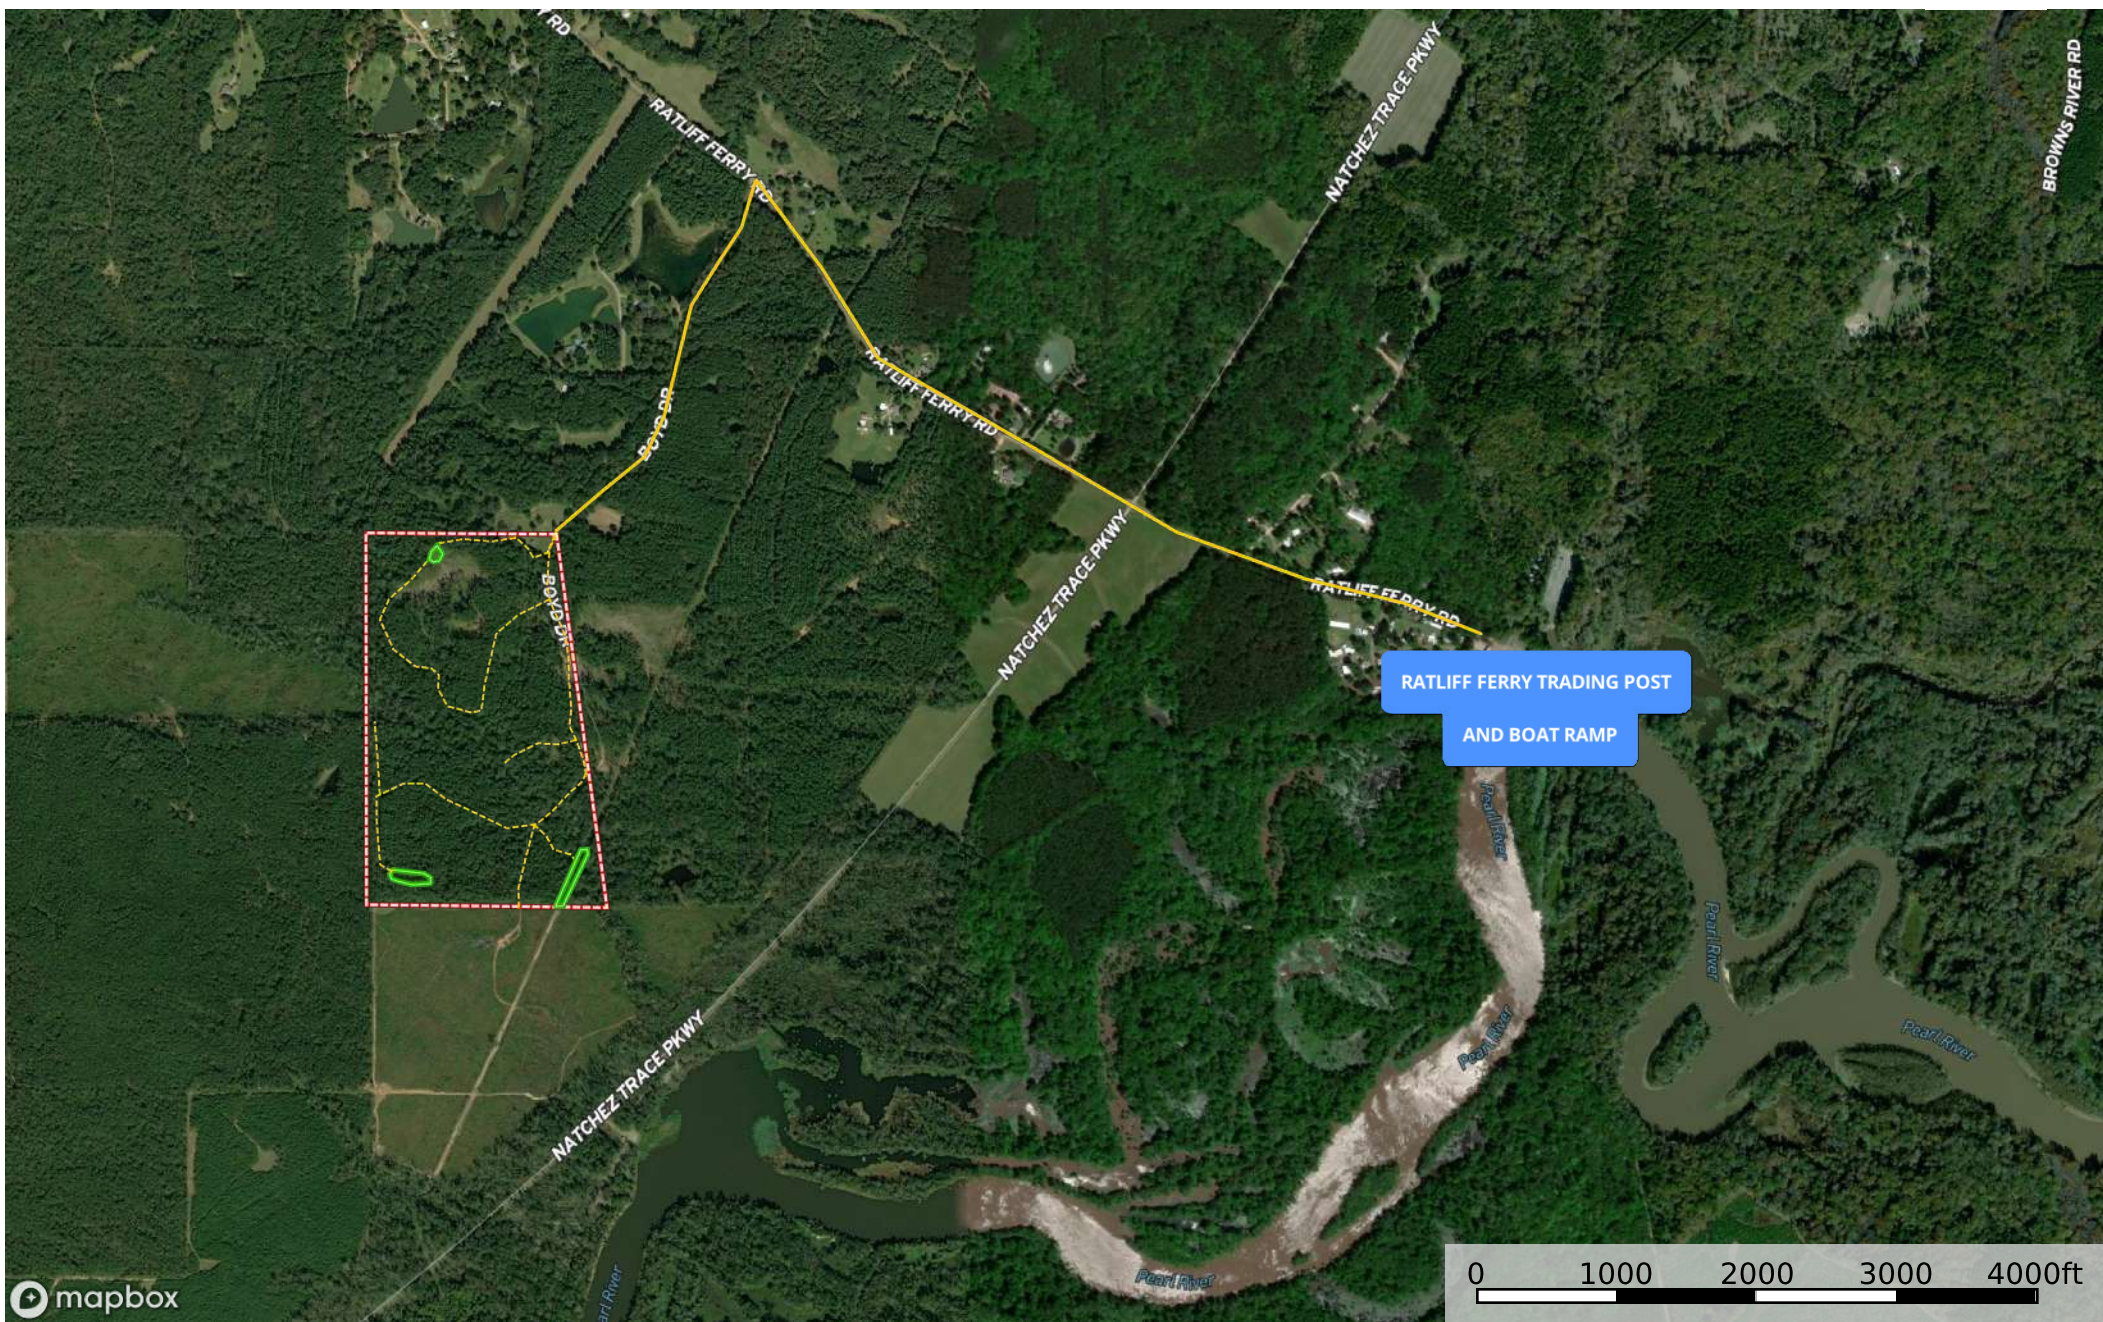

**Madison 92 Boyd Rd 6**  
Madison County, Mississippi, 91.73 AC +/-

--- Road / Trail    □ Boundary    □ Boundary

**Madison 92 Boyd Rd 6**  
Madison County, Mississippi, 91.73 AC +/-

--- Road / Trail    □ Boundary    □ Boundary

# Madison 92 Boyd Rd 6

Madison County, Mississippi, 91.73 AC +/-

mapbox

0 1000 2000 3000 4000ft

→ Direction    - - - Road / Trail    □ Boundary    □ Boundary

# Madison 92 Boyd Rd 6

Madison County, Mississippi, 91.73 AC +/-

- ▲ Triangle 1
- ➔ Direction
- Road / Trail
- Boundary
- Boundary