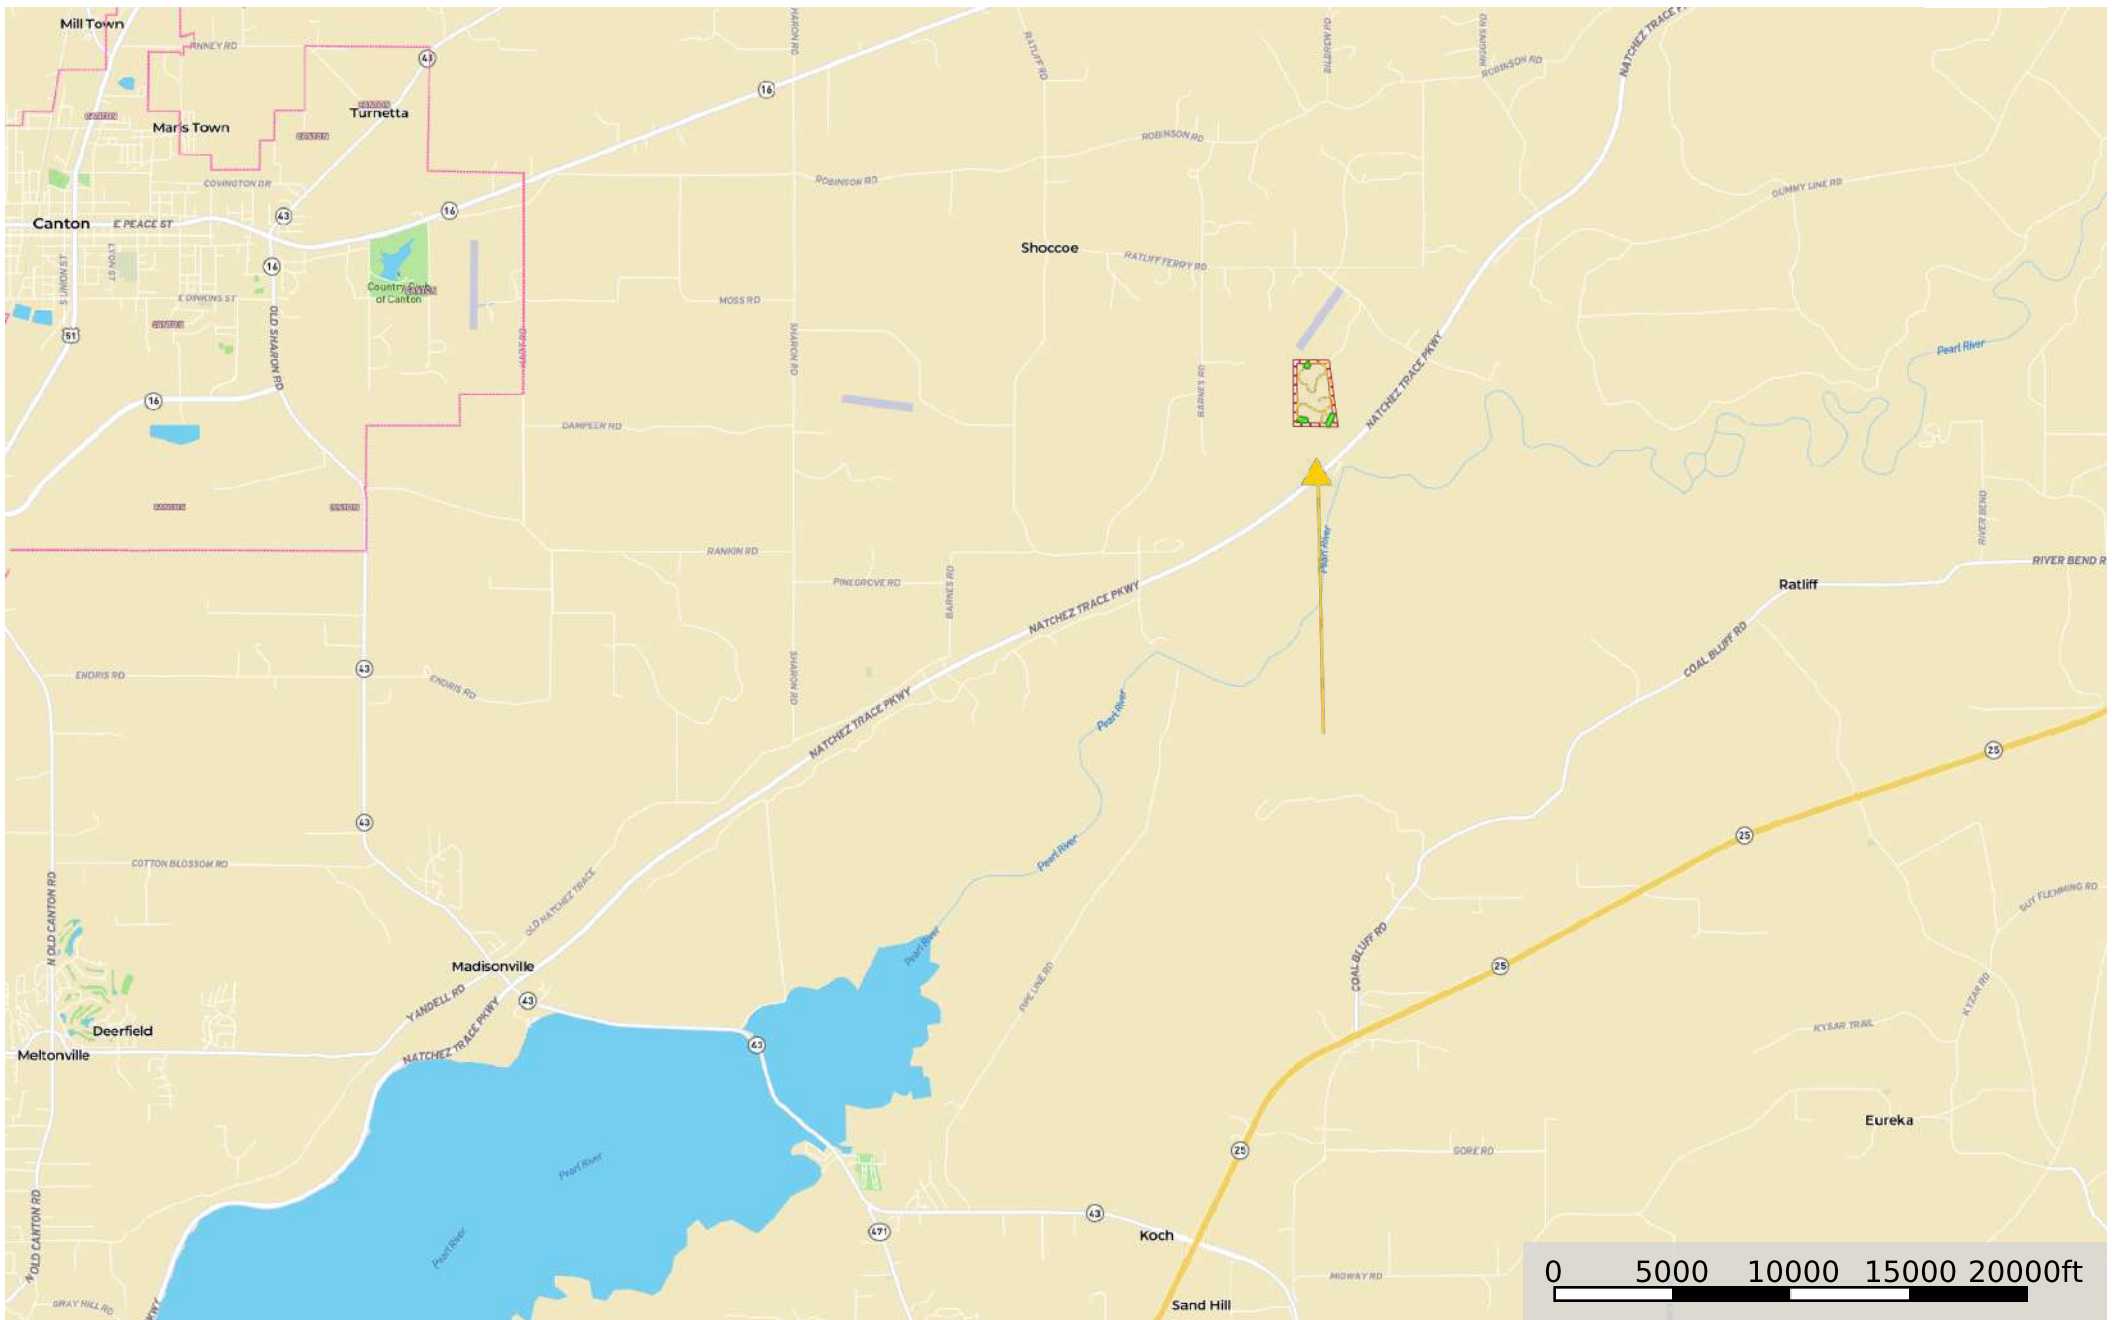

**Madison 92 Boyd Rd 6**  
Madison County, Mississippi, 91.73 AC +/-

--- Road / Trail    □ Boundary    □ Boundary

**Madison 92 Boyd Rd 6**  
Madison County, Mississippi, 91.73 AC +/-

--- Road / Trail    □ Boundary    □ Boundary

# Madison 92 Boyd Rd 6

Madison County, Mississippi, 91.73 AC +/-

mapbox

0 1000 2000 3000 4000ft

→ Direction    - - - Road / Trail    □ Boundary    □ Boundary

# Madison 92 Boyd Rd 6

Madison County, Mississippi, 91.73 AC +/-

- ▲ Triangle 1
- ➔ Direction
- Road / Trail
- Boundary
- Boundary