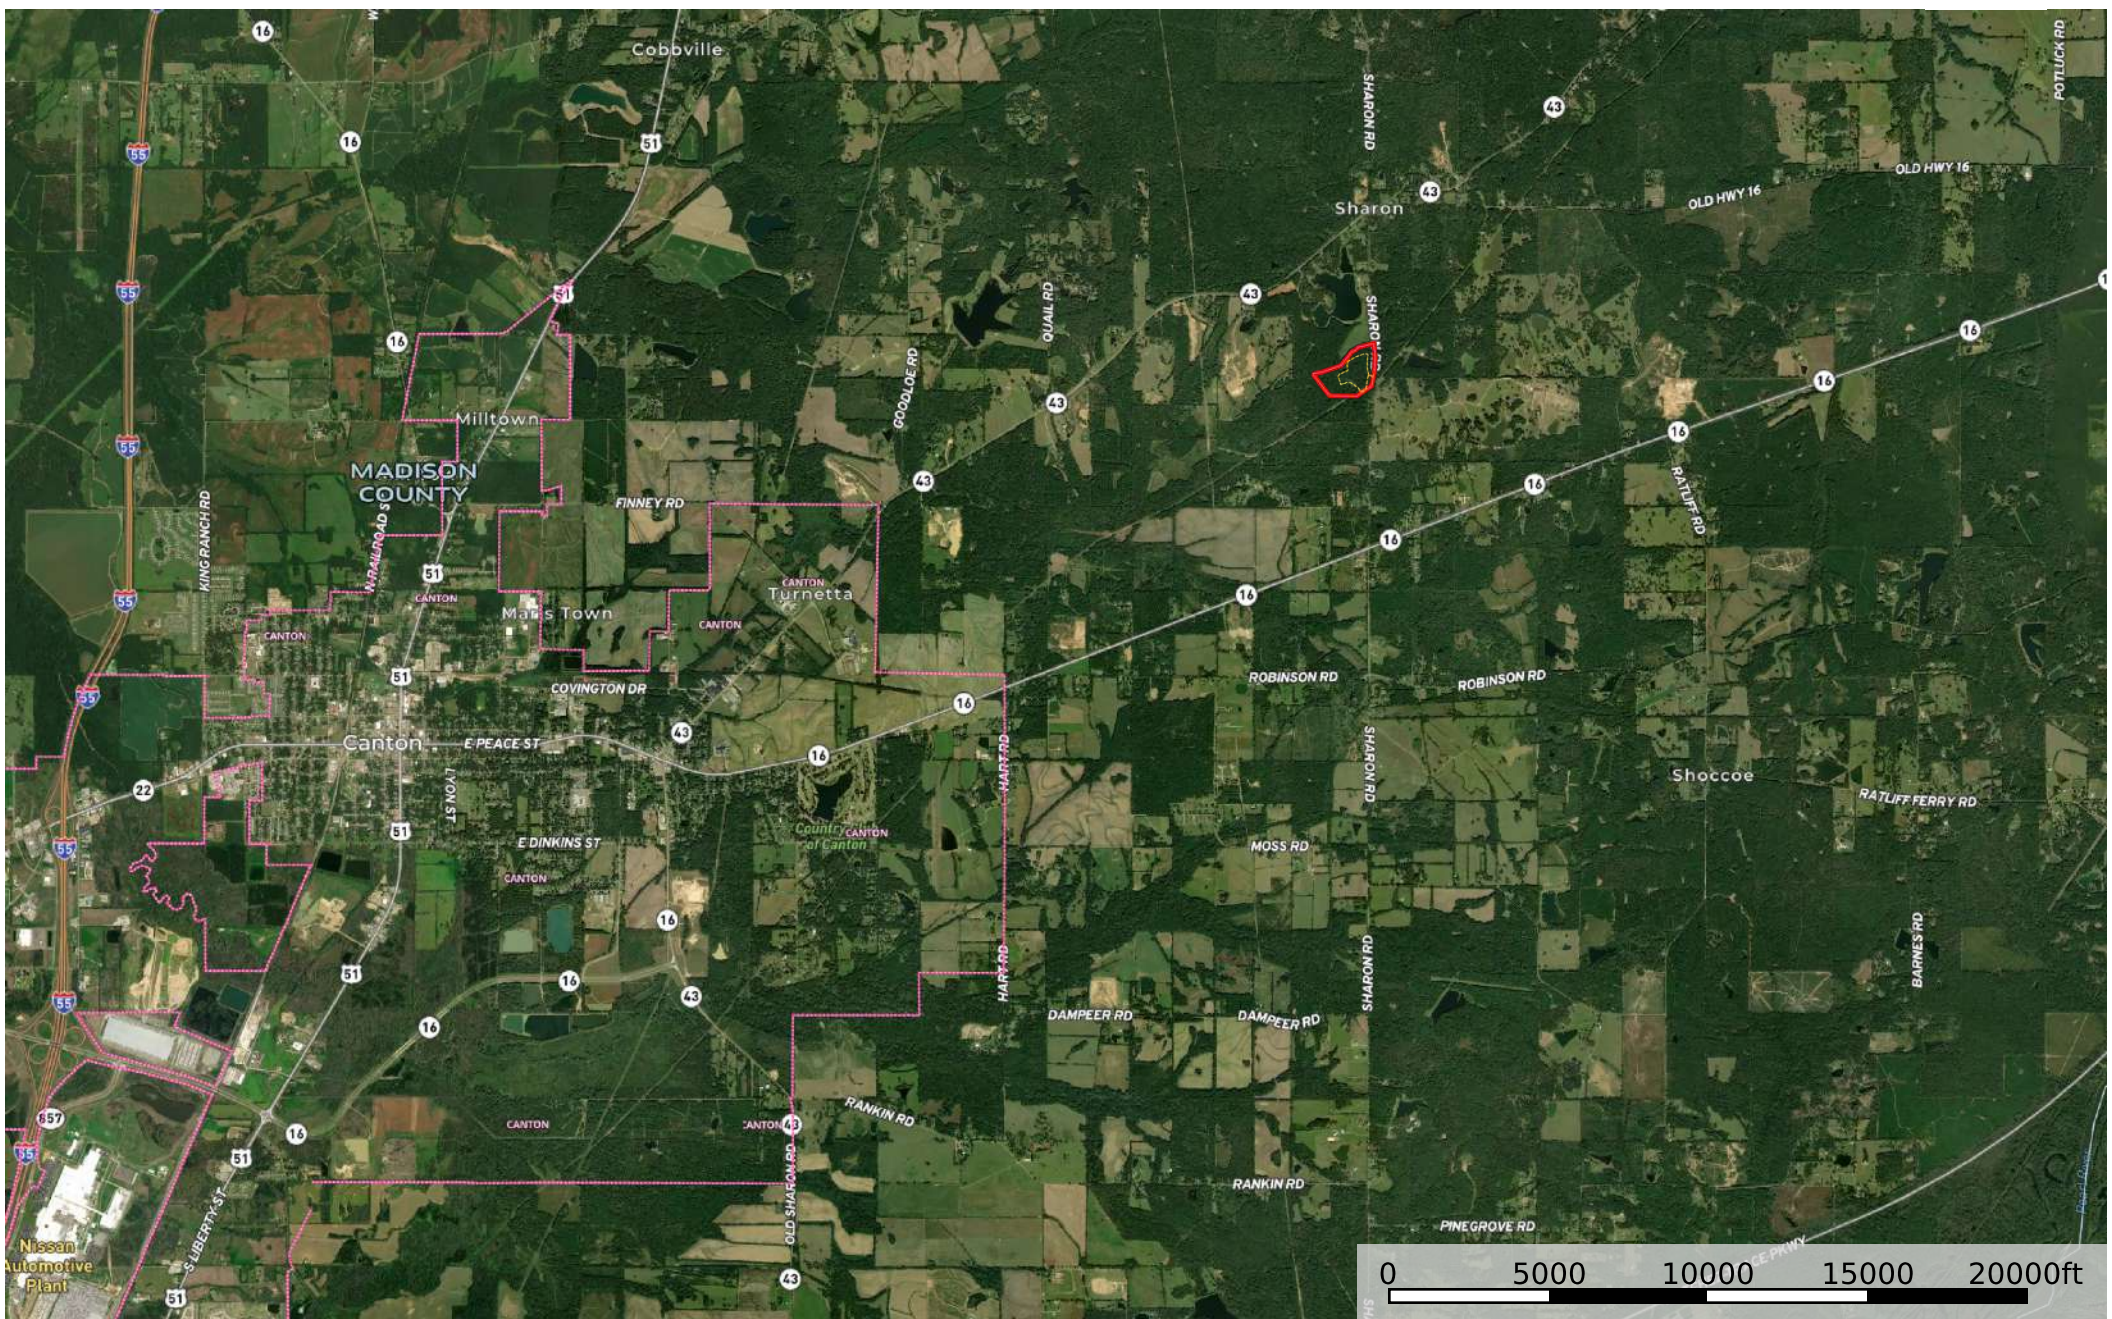

Madison 45 Sharon Rd
Madison County, Mississippi, 44.79 AC +/-

--- Road / Trail □ Boundary

Madison 45 Sharon Rd
Madison County, Mississippi, 44.79 AC +/-

- Road / Trail
- Boundary
- 100 Year Floodplain
- 500 Year Floodplain
- Floodway
- Special
- Unmapped/ Not Included

Madison 45 Sharon Rd

Madison County, Mississippi, 44.79 AC +/-

--- Road / Trail □ Boundary