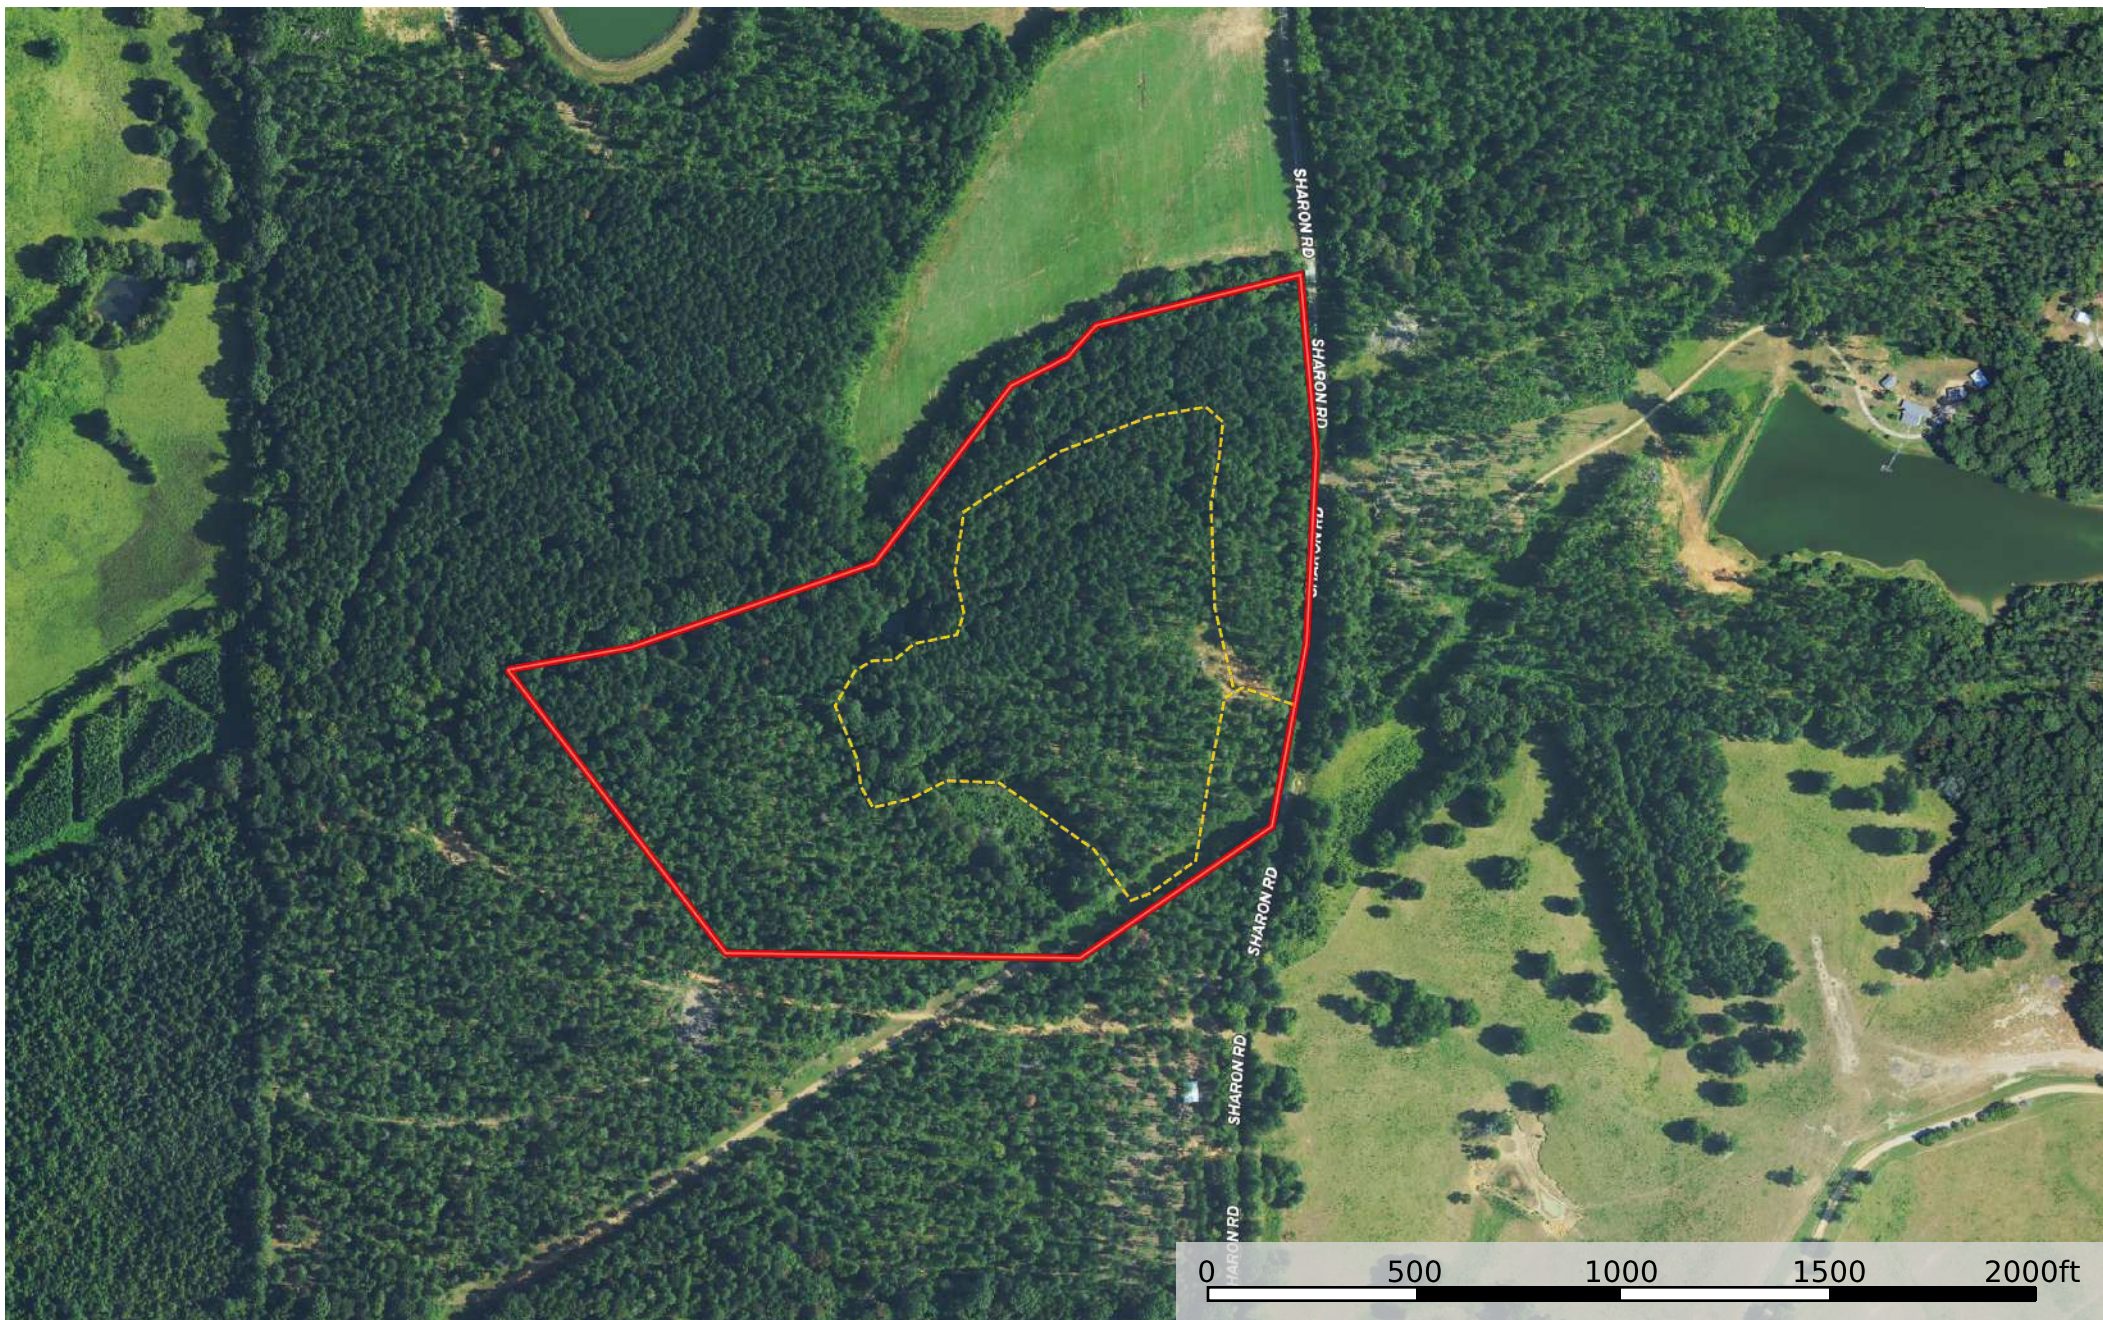

Madison 45 Sharon Rd
Madison County, Mississippi, 44.79 AC +/-

--- Road / Trail □ Boundary

Madison 45 Sharon Rd
Madison County, Mississippi, 44.79 AC +/-

- Road / Trail
- Boundary
- 100 Year Floodplain
- 500 Year Floodplain
- Floodway
- Special
- Unmapped/ Not Included

Madison 45 Sharon Rd

Madison County, Mississippi, 44.79 AC +/-

--- Road / Trail □ Boundary