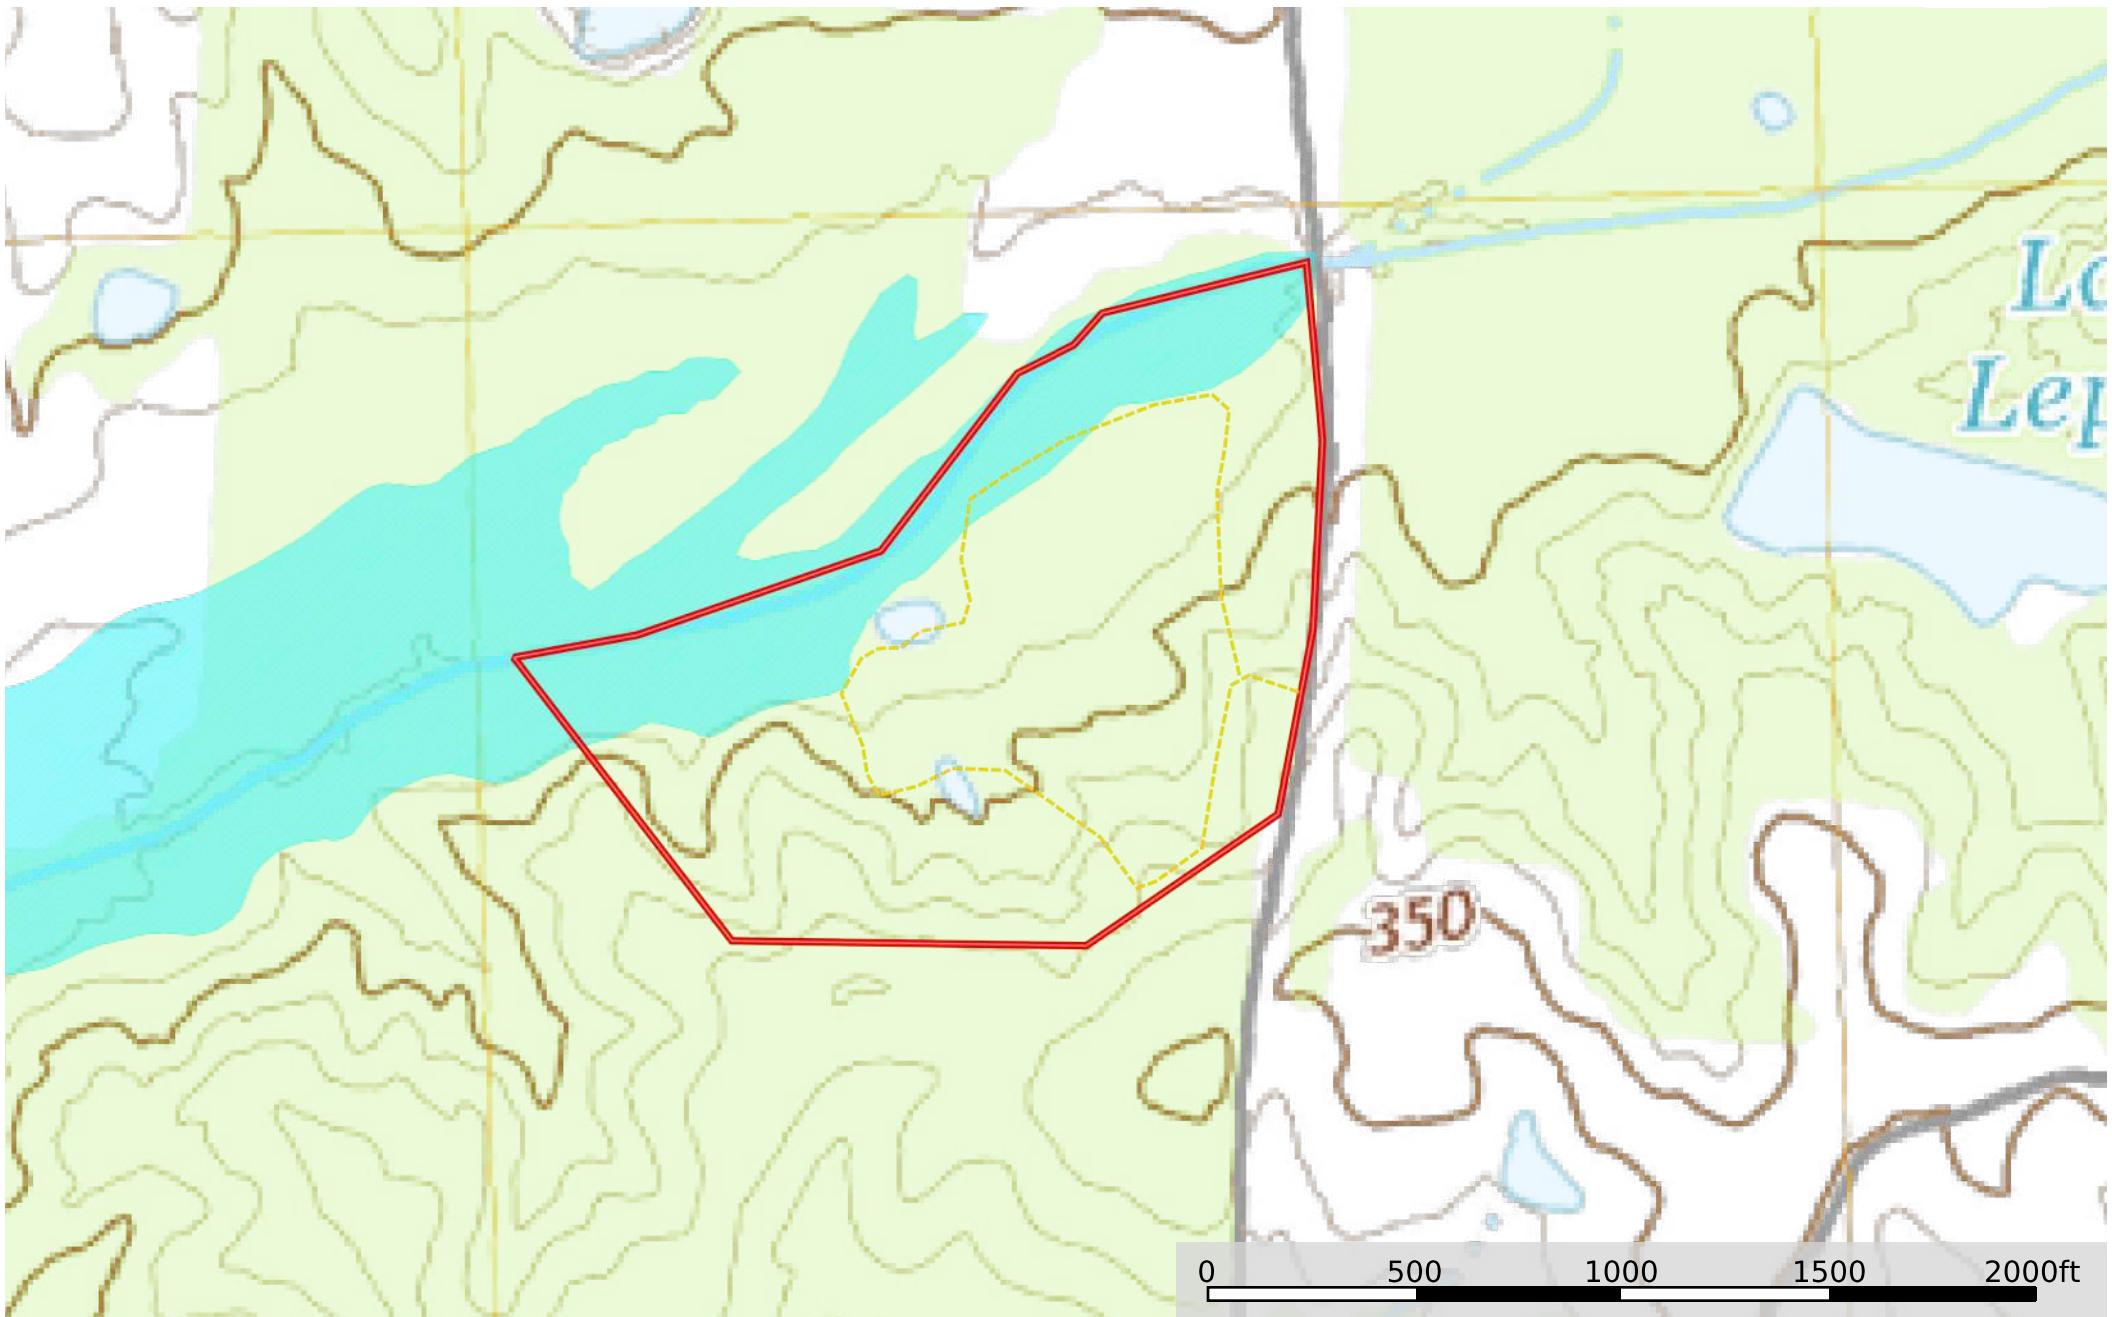

Madison 45 Sharon Rd
Madison County, Mississippi, 44.79 AC +/-

--- Road / Trail □ Boundary

Madison 45 Sharon Rd
Madison County, Mississippi, 44.79 AC +/-

- Road / Trail
- Boundary
- 100 Year Floodplain
- 500 Year Floodplain
- Floodway
- Special
- Unmapped/ Not Included

Madison 45 Sharon Rd

Madison County, Mississippi, 44.79 AC +/-

--- Road / Trail □ Boundary