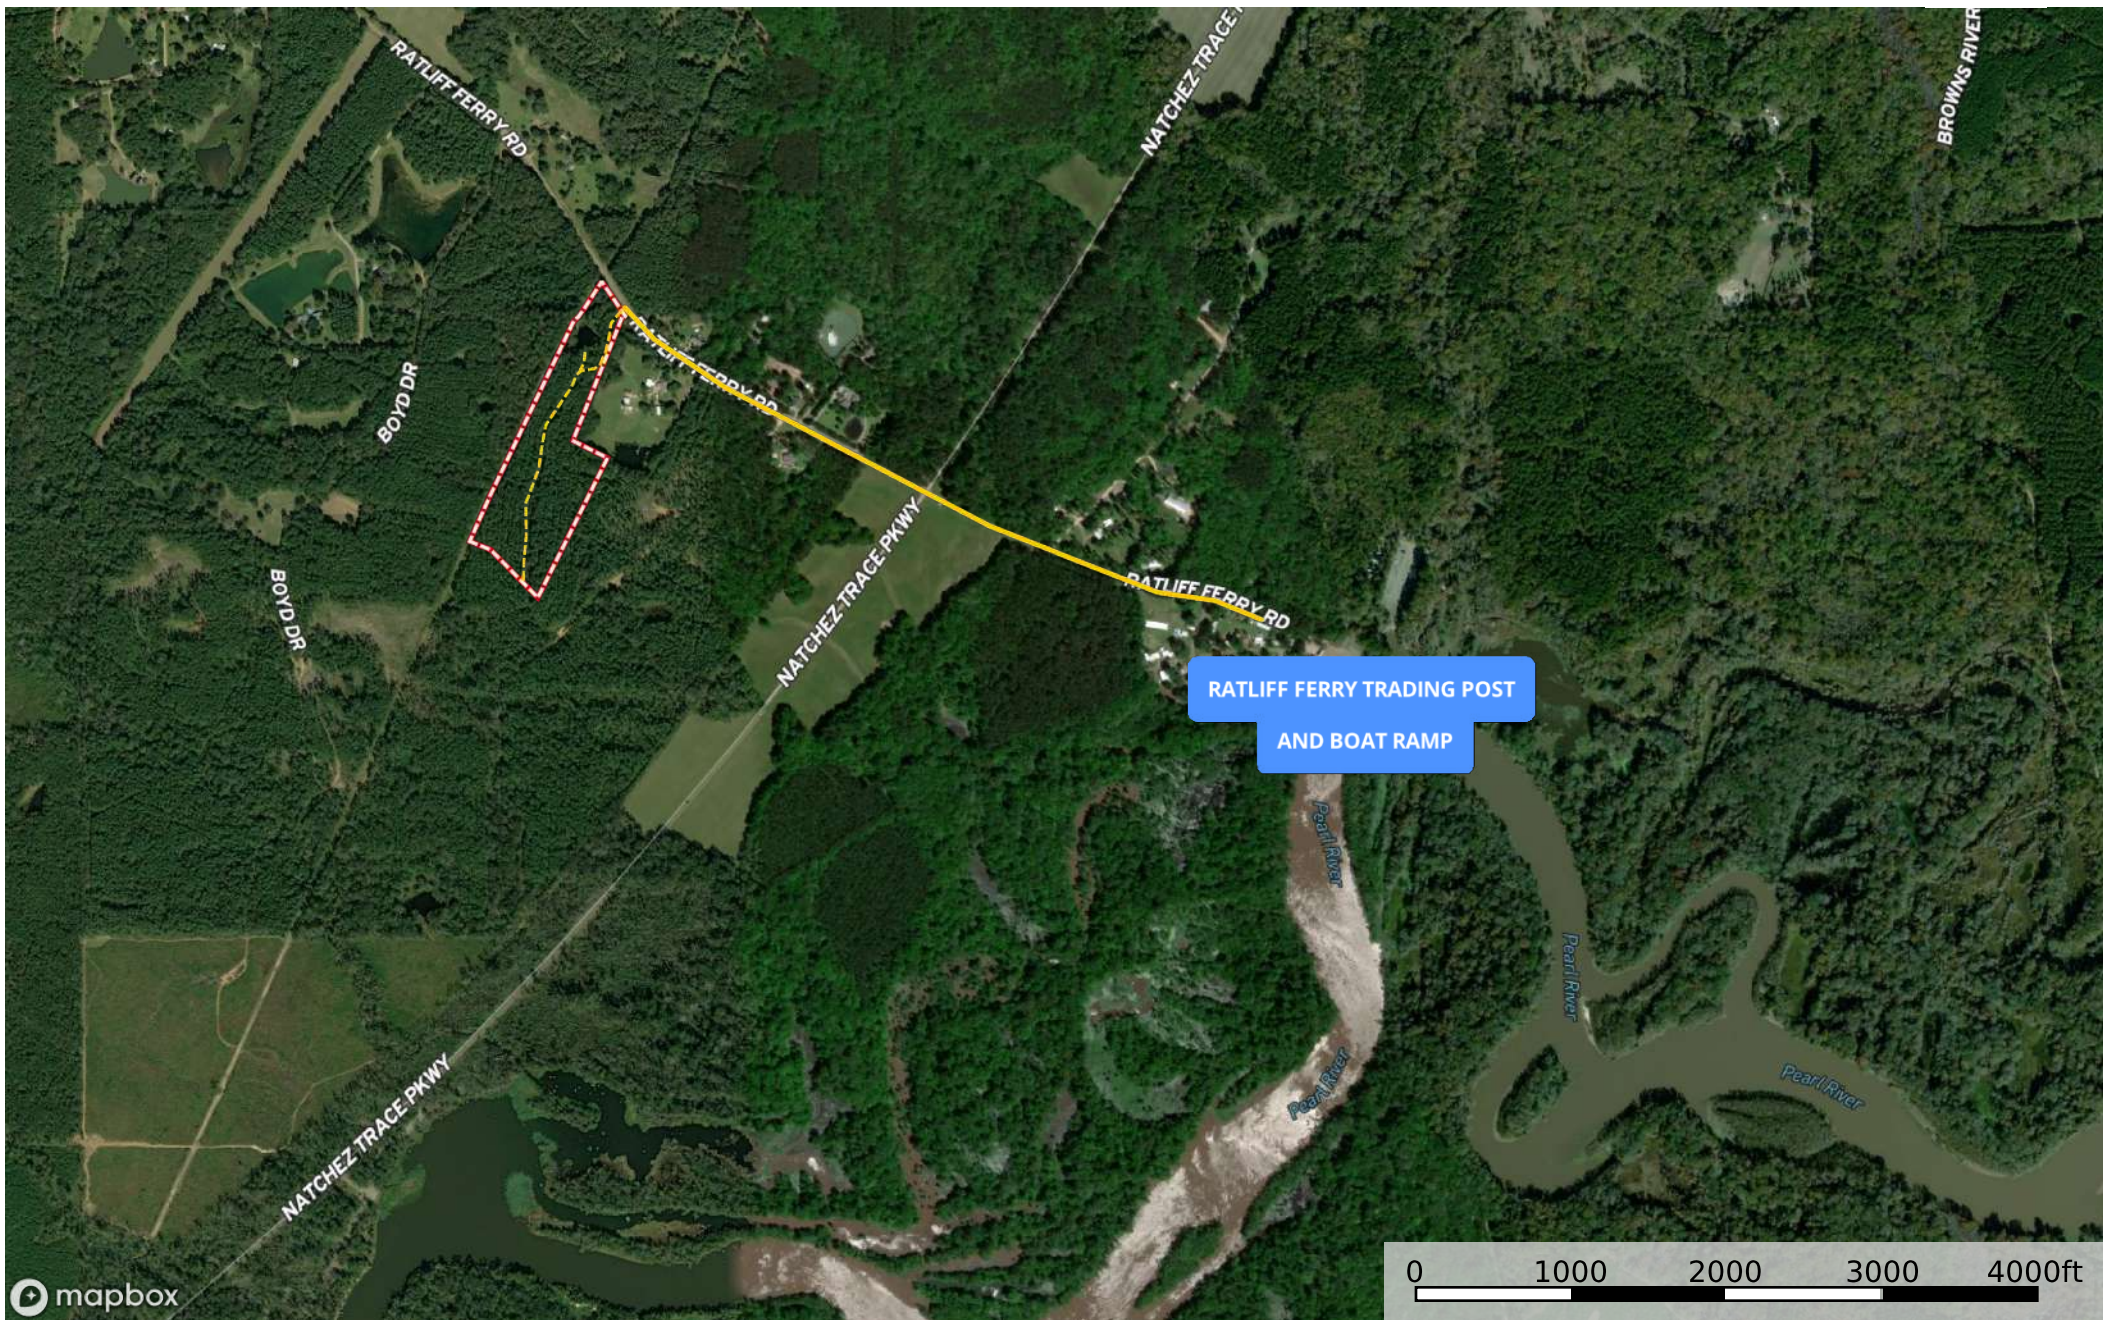

Madison 18 Ratliff Ferry Rd 2

Madison County, Mississippi, 18.08 AC +/-

--- Road / Trail □ Boundary

Madison 18 Ratliff Ferry Rd 2
Madison County, Mississippi, 18.08 AC +/-

--- Road / Trail □ Boundary

Madison 18 Ratliff Ferry Rd 2

Madison County, Mississippi, 18.08 AC +/-

→ Direction - - - Road / Trail □ Boundary

Madison 18 Ratliff Ferry Rd 2

Madison County, Mississippi, 18.08 AC +/-

▲ Triangle 1 → Direction --- Road / Trail □ Boundary