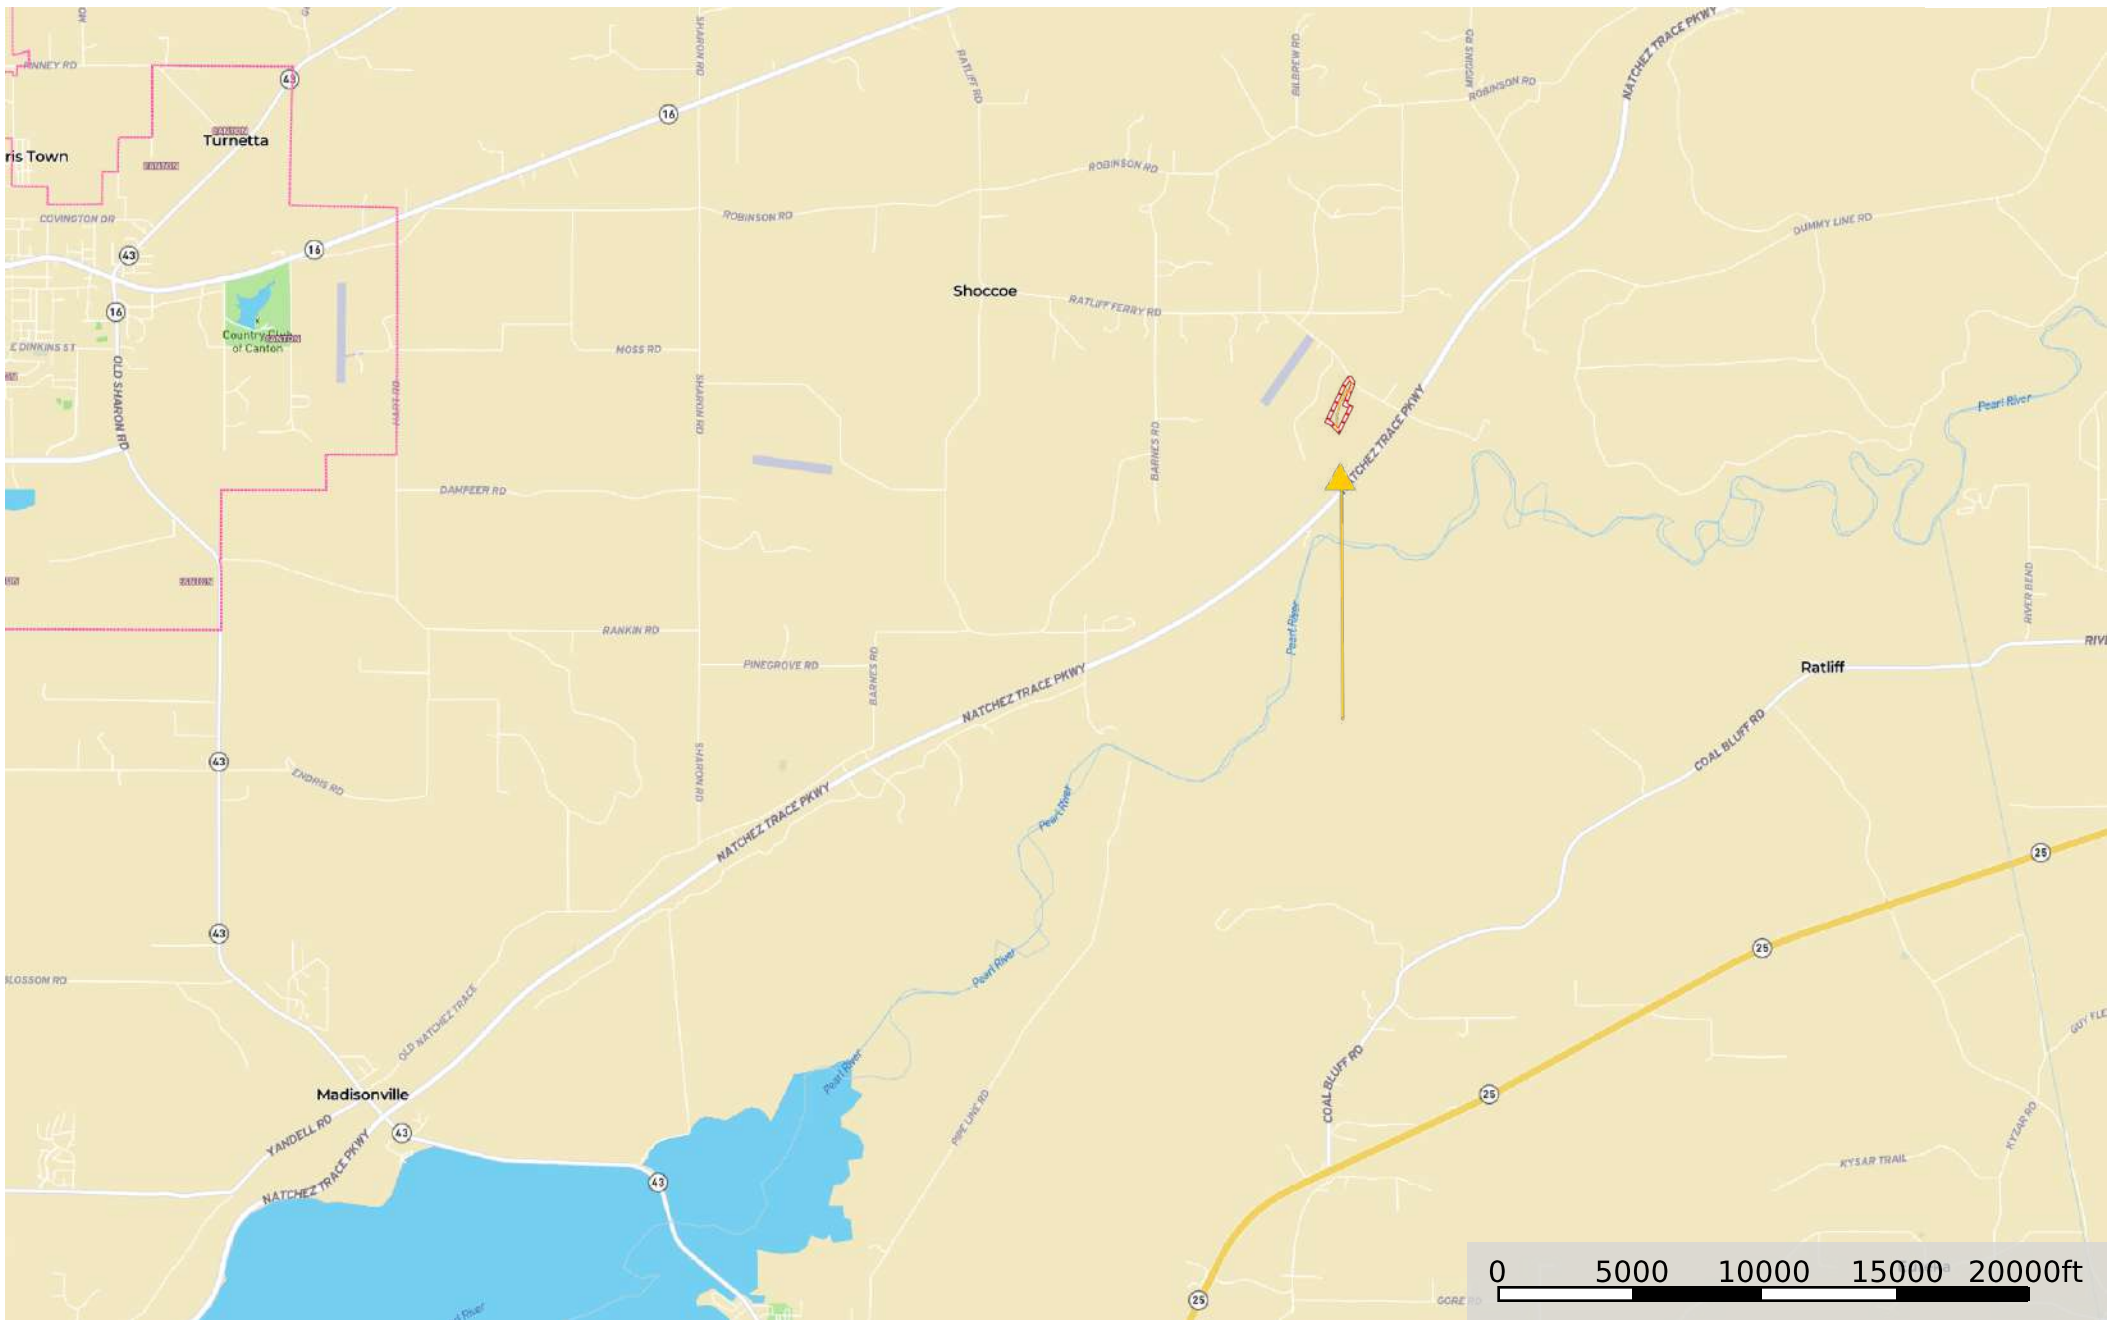

Madison 18 Ratliff Ferry Rd 2

Madison County, Mississippi, 18.08 AC +/-

--- Road / Trail □ Boundary

Madison 18 Ratliff Ferry Rd 2
Madison County, Mississippi, 18.08 AC +/-

--- Road / Trail □ Boundary

Madison 18 Ratliff Ferry Rd 2

Madison County, Mississippi, 18.08 AC +/-

→ Direction - - - Road / Trail □ Boundary

Madison 18 Ratliff Ferry Rd 2

Madison County, Mississippi, 18.08 AC +/-

▲ Triangle 1 → Direction --- Road / Trail □ Boundary