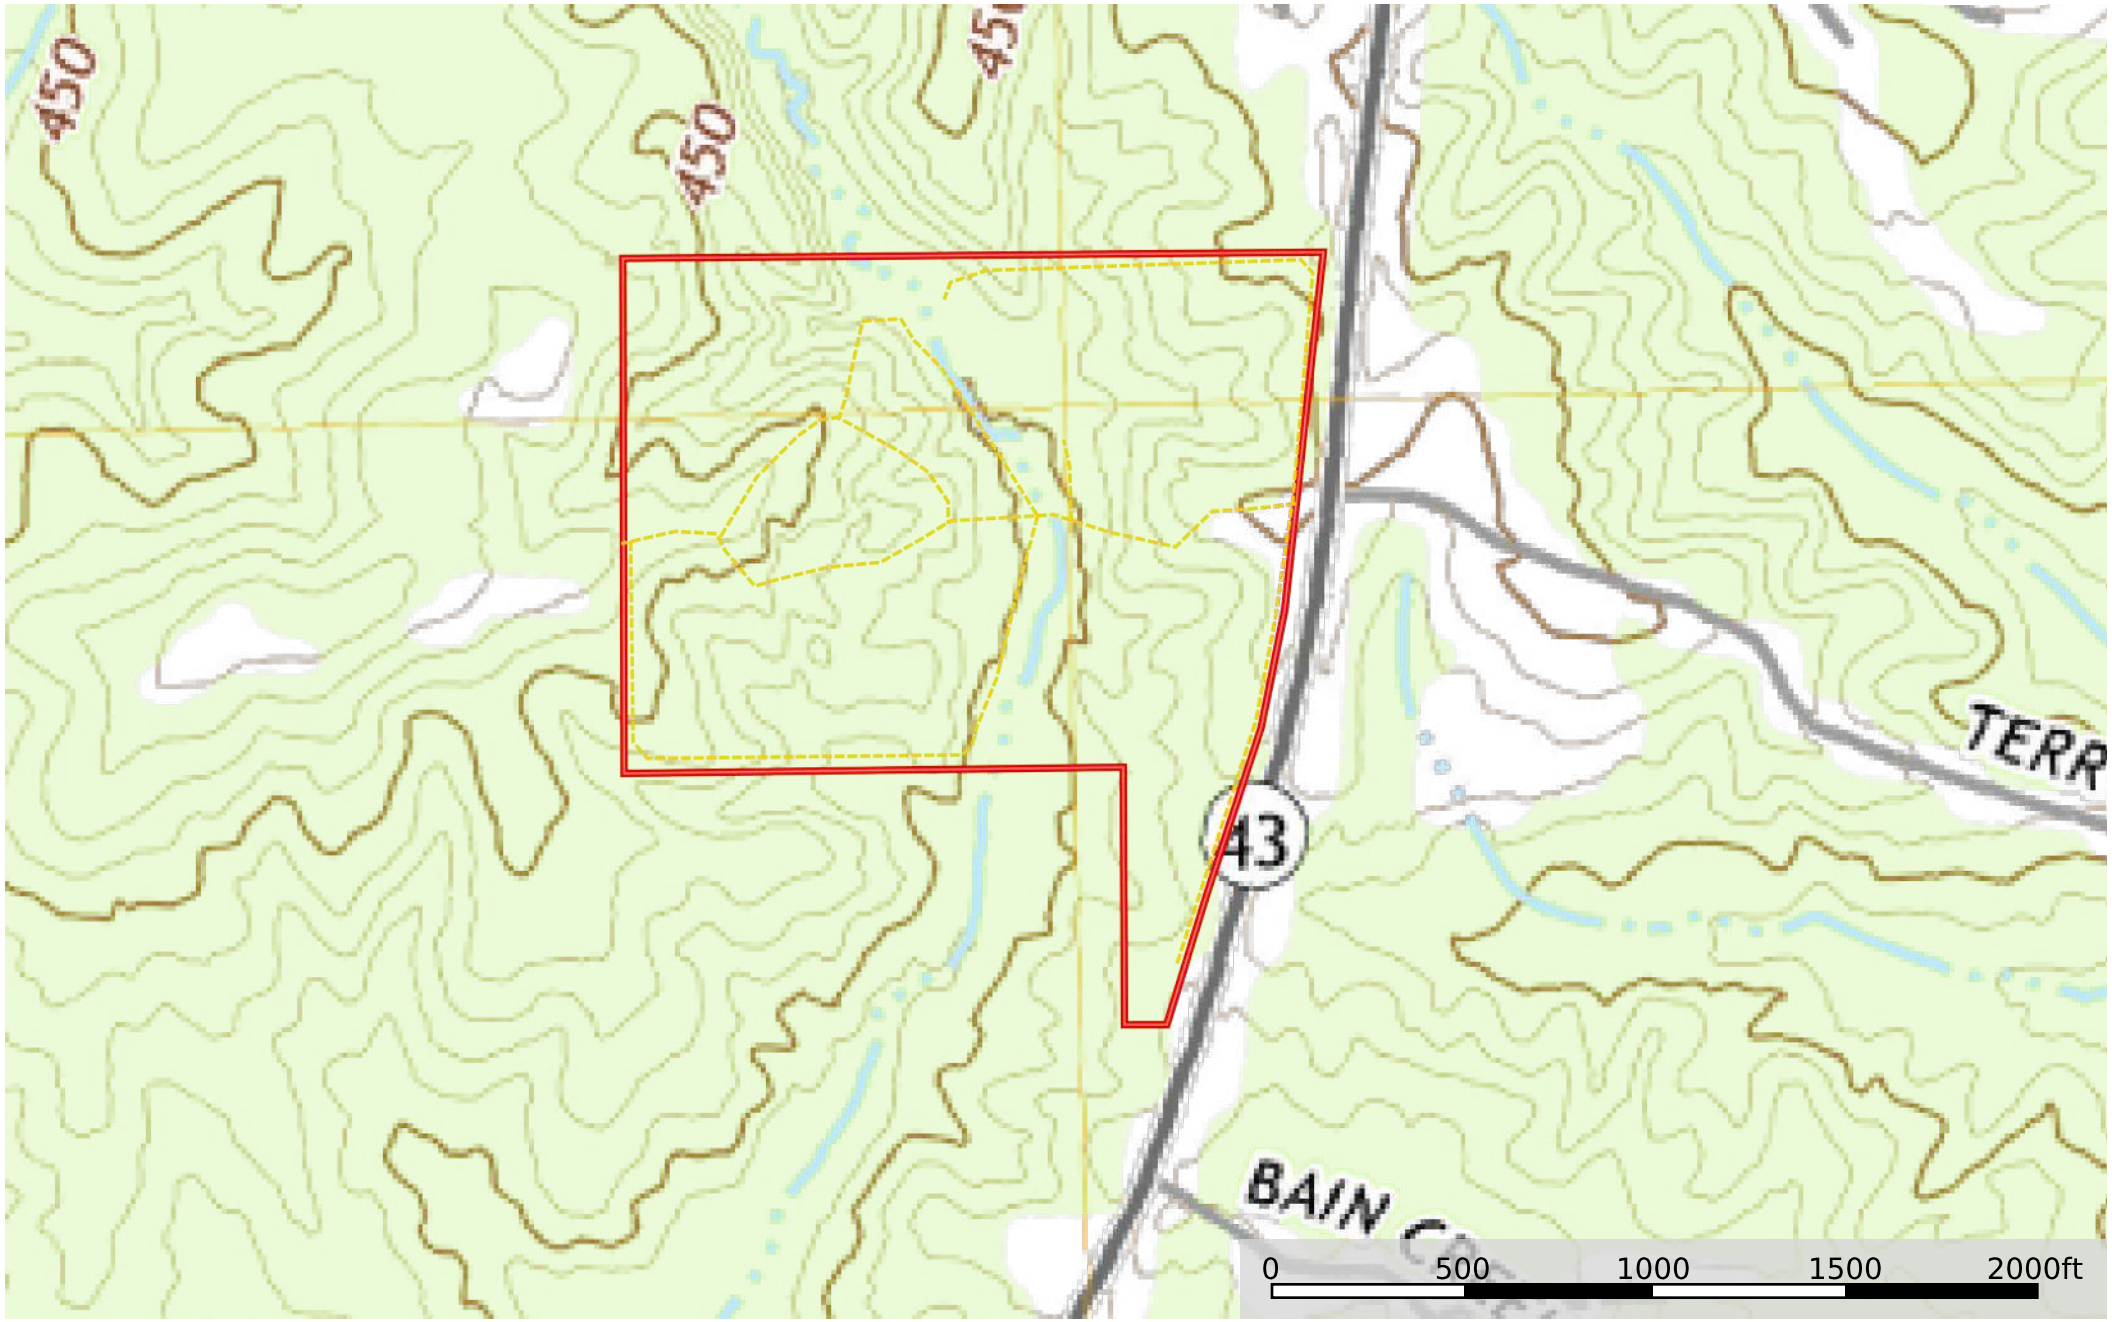

# Leake 58 Hwy 43

Leake County, Mississippi, 58 AC +/-

--- Road / Trail    □ Boundary

**Leake 58 Hwy 43**  
Leake County, Mississippi, 58 AC +/-

--- Road / Trail    ▭ Boundary

# Leake 58 Hwy 43

Leake County, Mississippi, 58 AC +/-

--- Road / Trail    □ Boundary