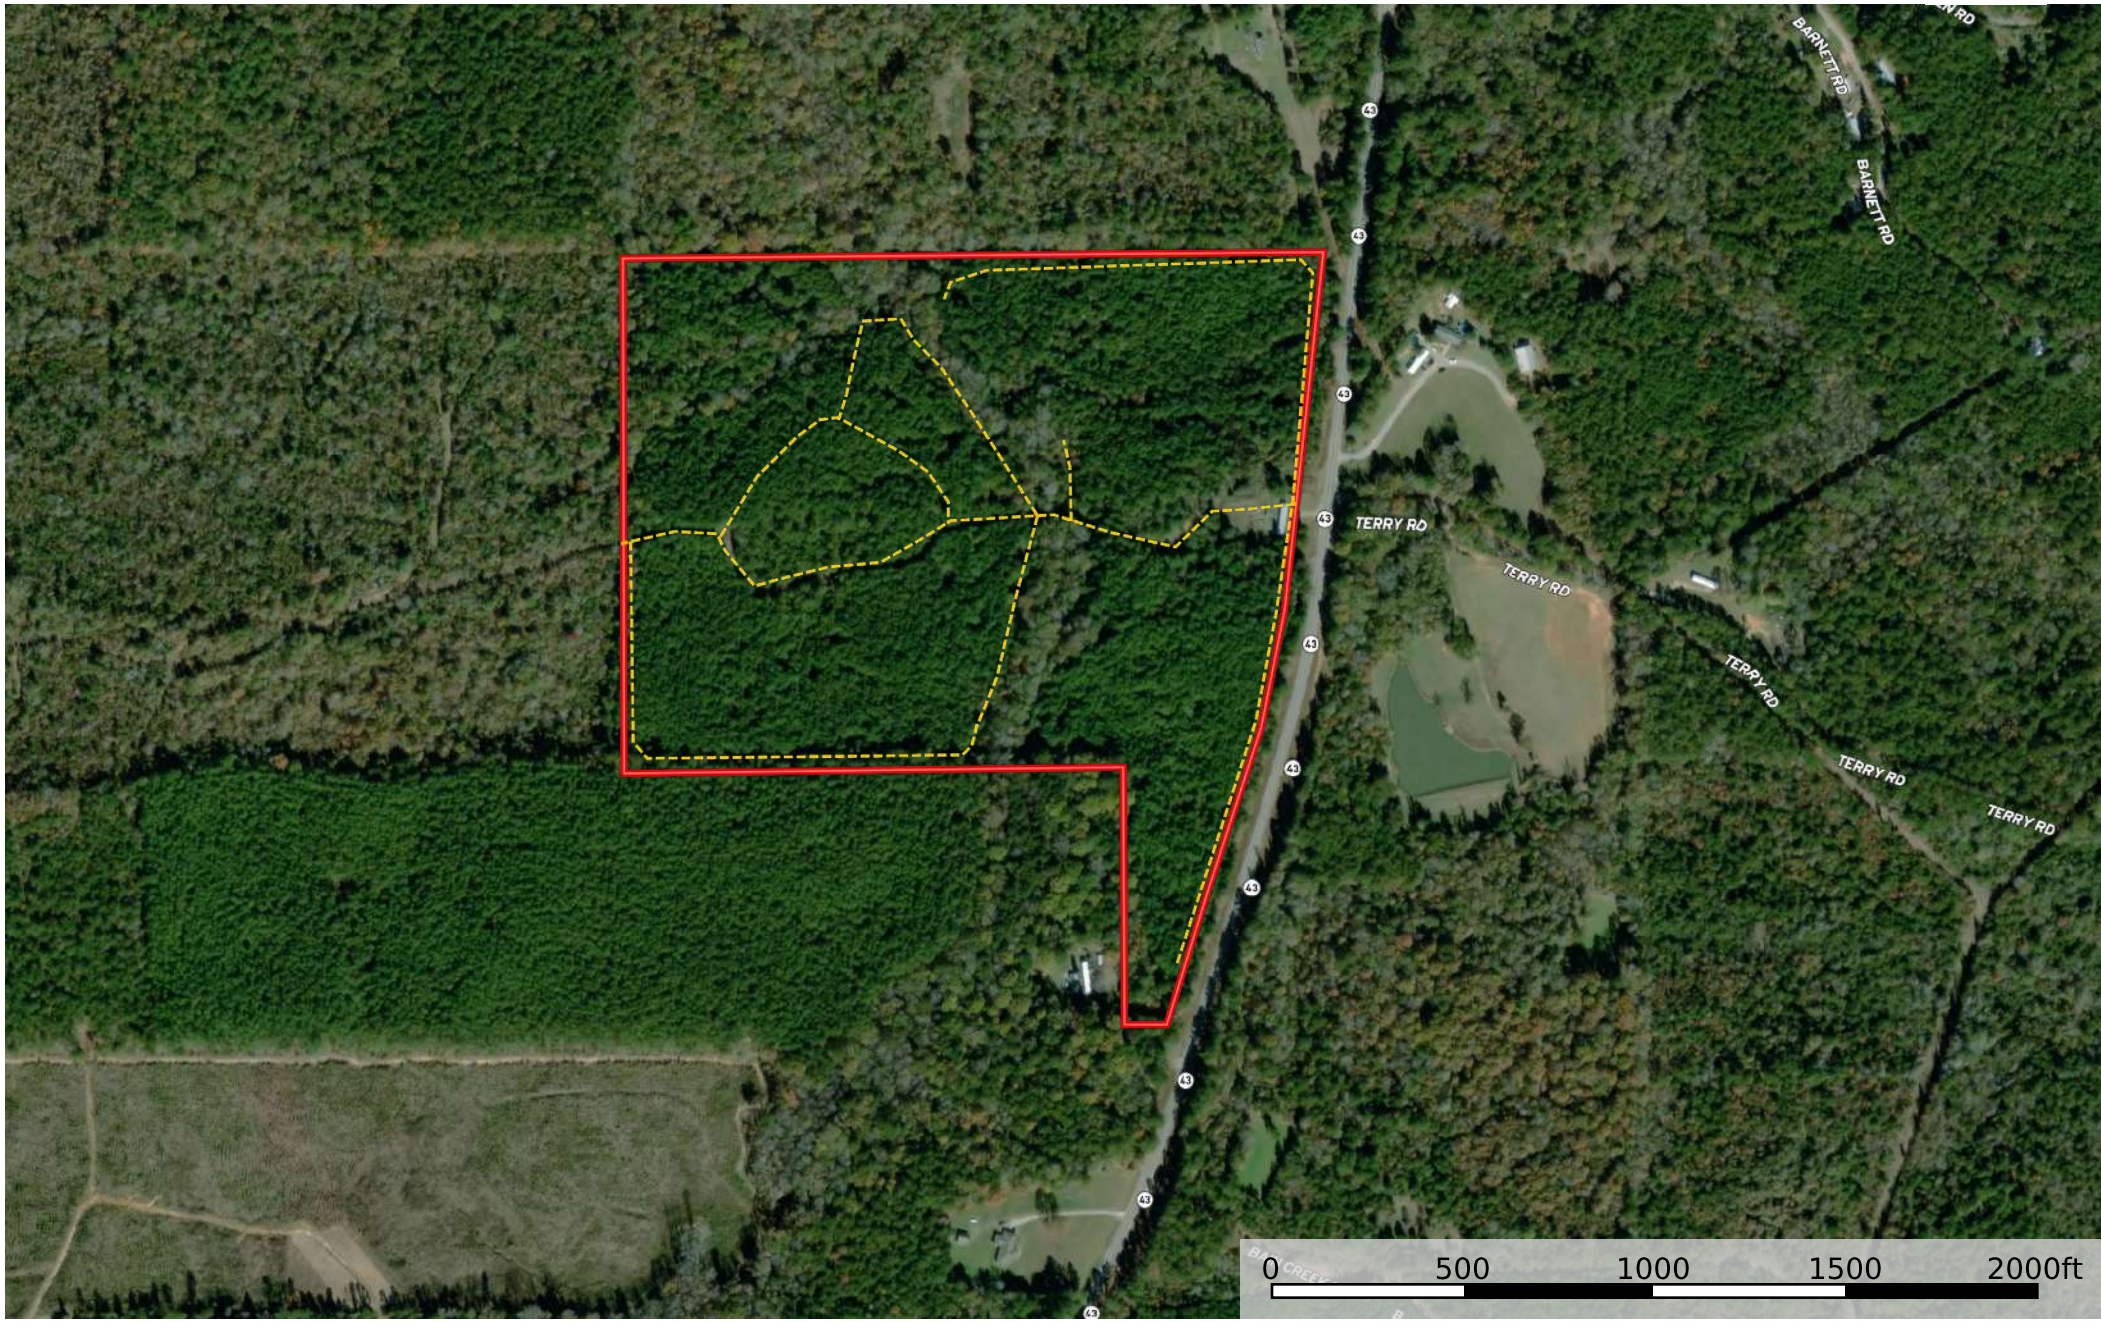

# Leake 58 Hwy 43

Leake County, Mississippi, 58 AC +/-

--- Road / Trail    □ Boundary

**Leake 58 Hwy 43**  
Leake County, Mississippi, 58 AC +/-

--- Road / Trail    ▭ Boundary

# Leake 58 Hwy 43

Leake County, Mississippi, 58 AC +/-

--- Road / Trail    □ Boundary