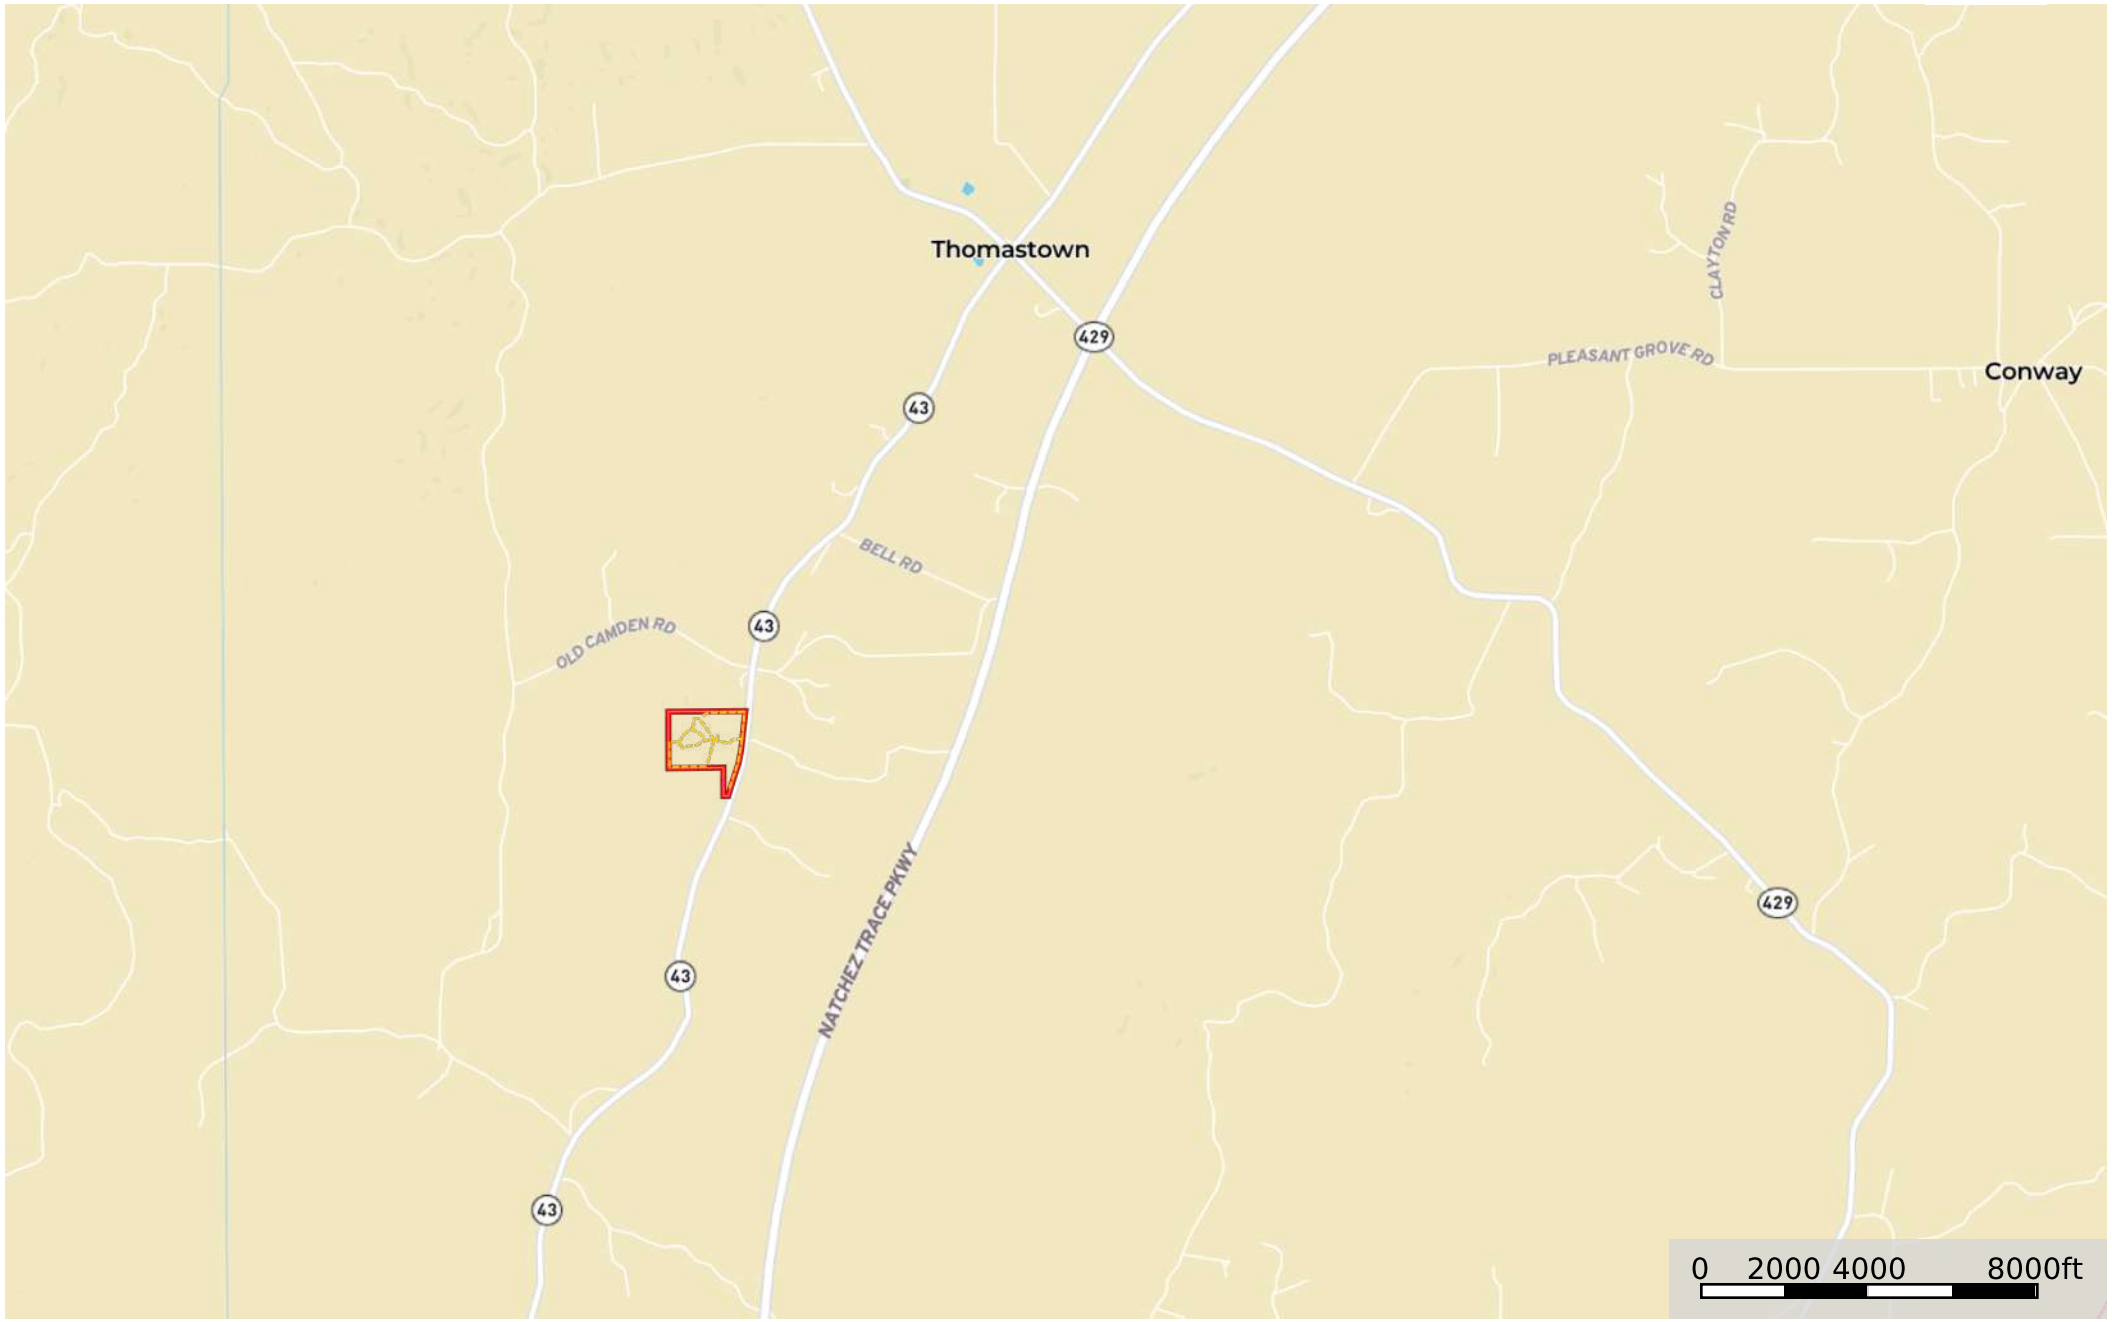

# Leake 58 Hwy 43

Leake County, Mississippi, 58 AC +/-

--- Road / Trail    □ Boundary

**Leake 58 Hwy 43**  
Leake County, Mississippi, 58 AC +/-

--- Road / Trail    ▭ Boundary

# Leake 58 Hwy 43

Leake County, Mississippi, 58 AC +/-

--- Road / Trail    □ Boundary