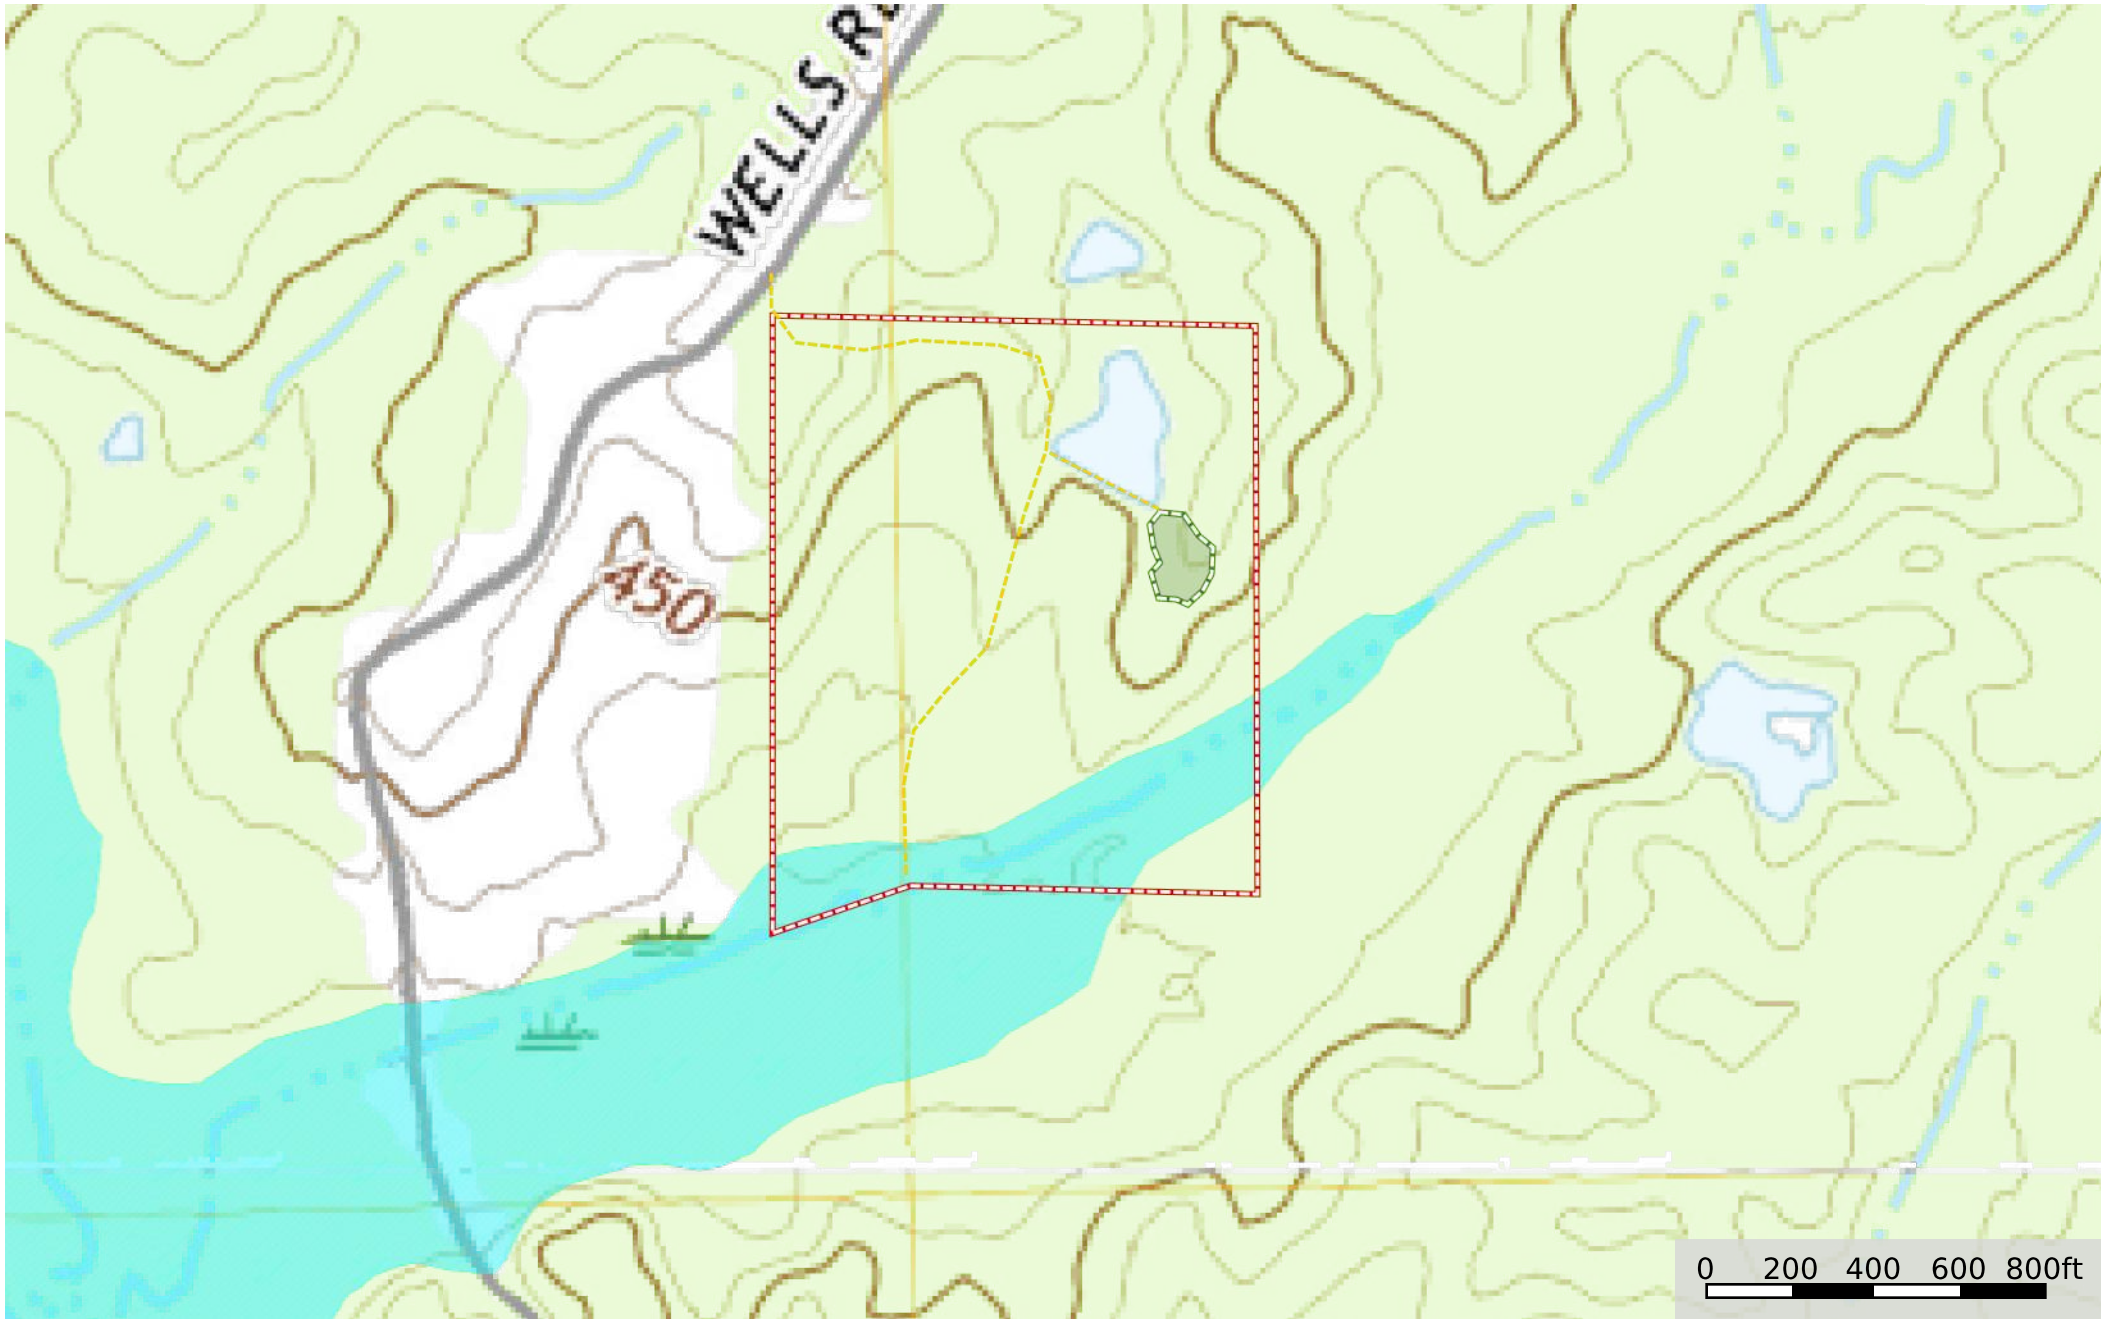

Attala 36 CR 2251
Attala County, Mississippi, 36 AC +/-

--- Road / Trail □ Boundary 1 □ Boundary

Attala 36 CR 2251
Attala County, Mississippi, 36 AC +/-

--- Road / Trail □ Boundary 1 □ Boundary

Attala 36 CR 2251

Attala County, Mississippi, 36 AC +/-

--- Road / Trail □ Boundary 1 □ Boundary

Attala 36 CR 2251
Attala County, Mississippi, 36 AC +/-

- Road / Trail
- Boundary 1
- Boundary
- 100 Year Floodplain
- 500 Year Floodplain
- Floodway
- Special
- Unmapped/ Not Included