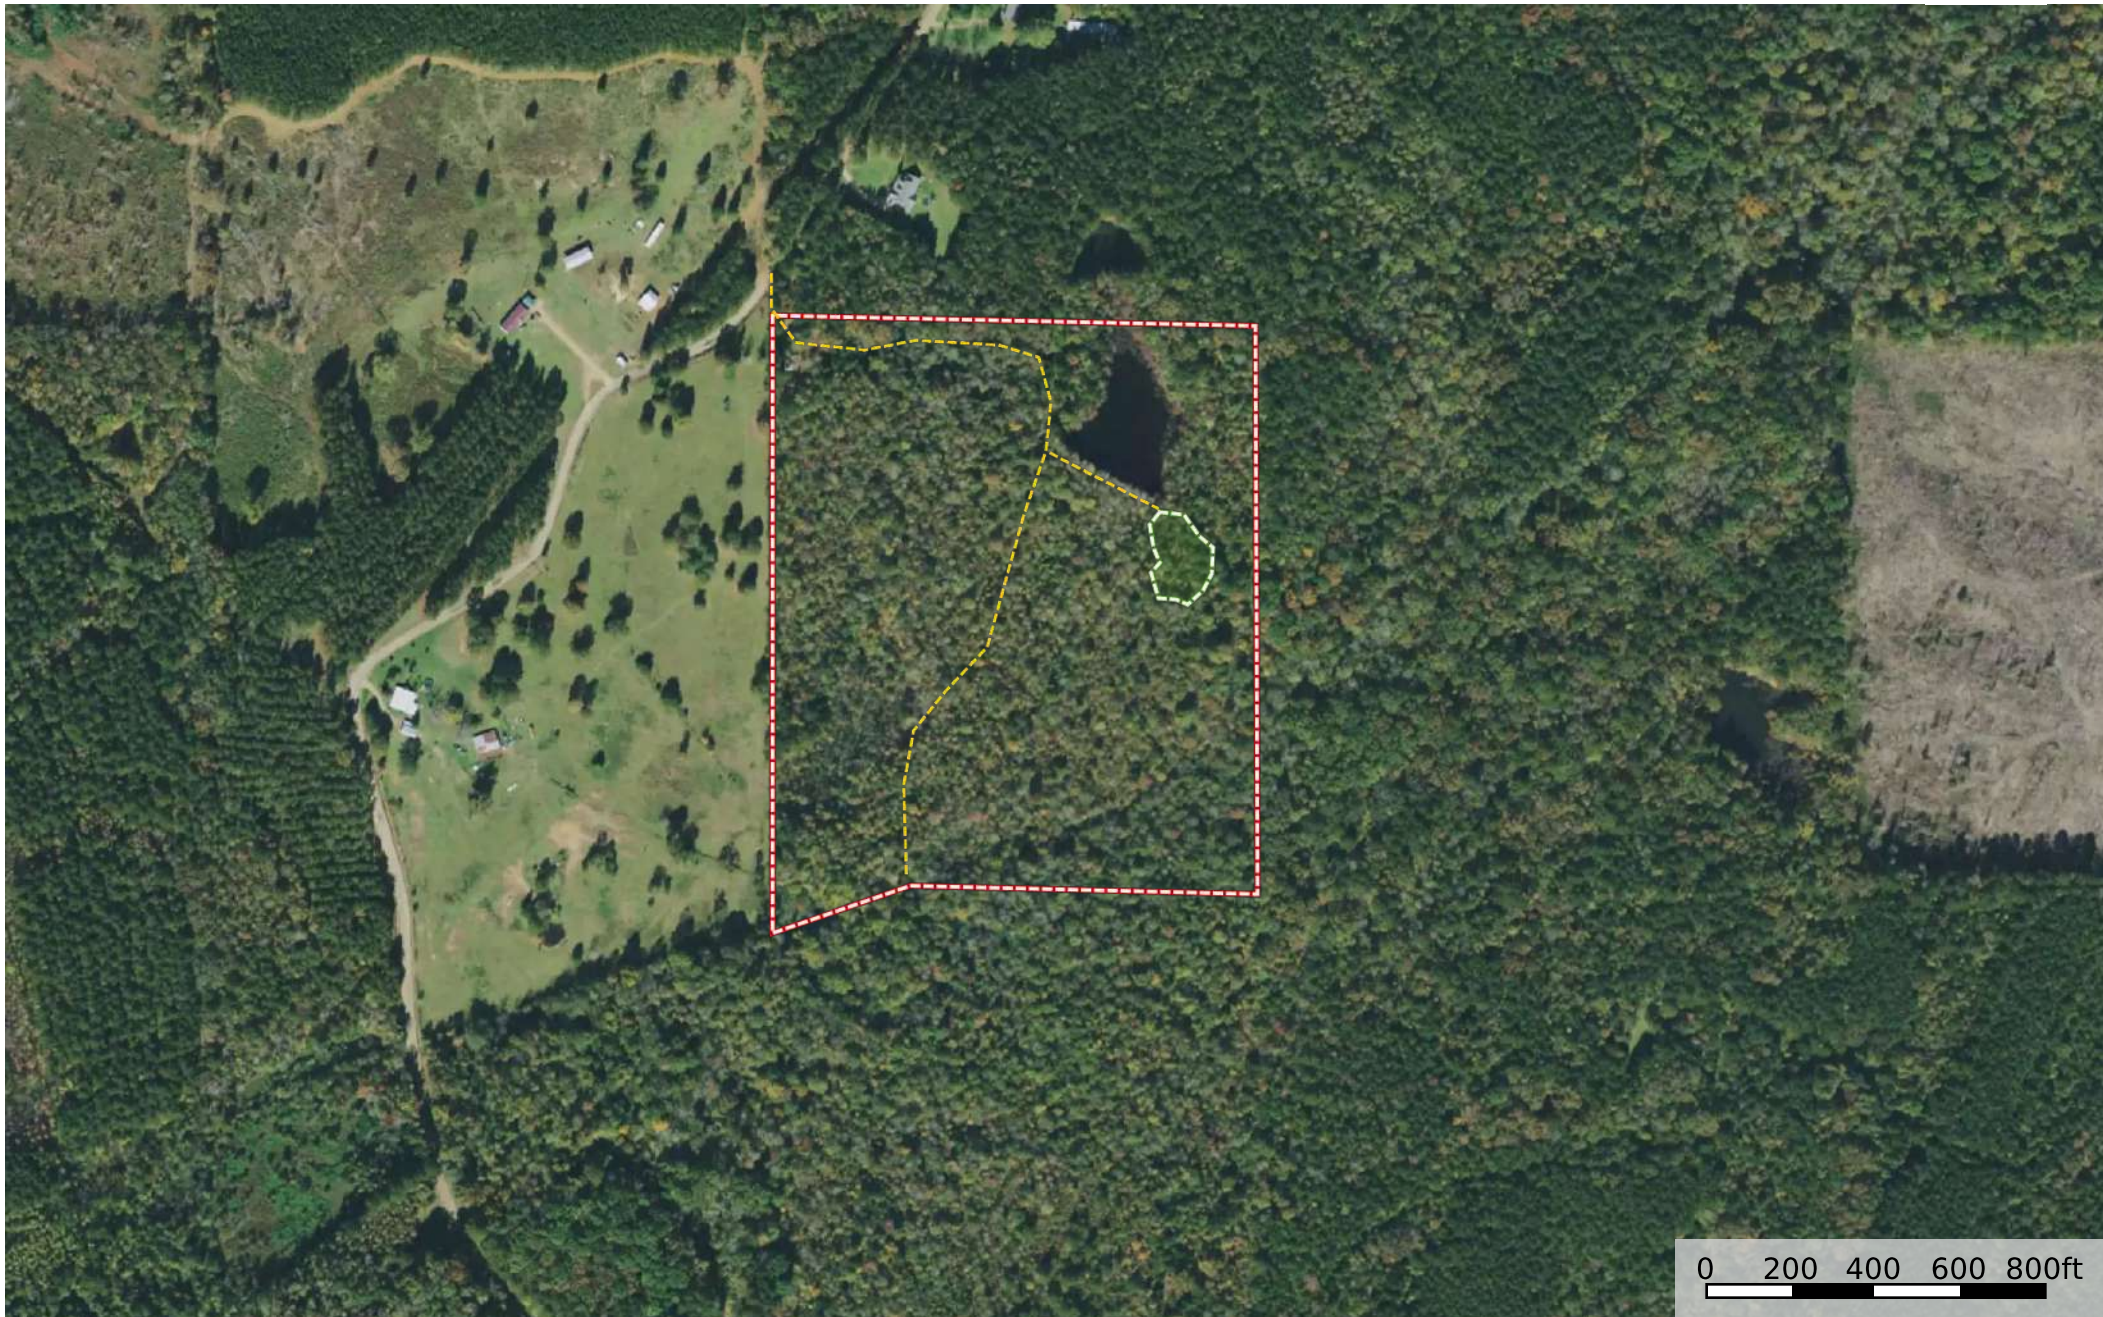

Attala 36 CR 2251
Attala County, Mississippi, 36 AC +/-

--- Road / Trail □ Boundary 1 □ Boundary

Attala 36 CR 2251
Attala County, Mississippi, 36 AC +/-

--- Road / Trail □ Boundary 1 □ Boundary

Attala 36 CR 2251

Attala County, Mississippi, 36 AC +/-

--- Road / Trail □ Boundary 1 □ Boundary

Attala 36 CR 2251
Attala County, Mississippi, 36 AC +/-

- Road / Trail
- Boundary 1
- Boundary
- 100 Year Floodplain
- 500 Year Floodplain
- Floodway
- Special
- Unmapped/ Not Included