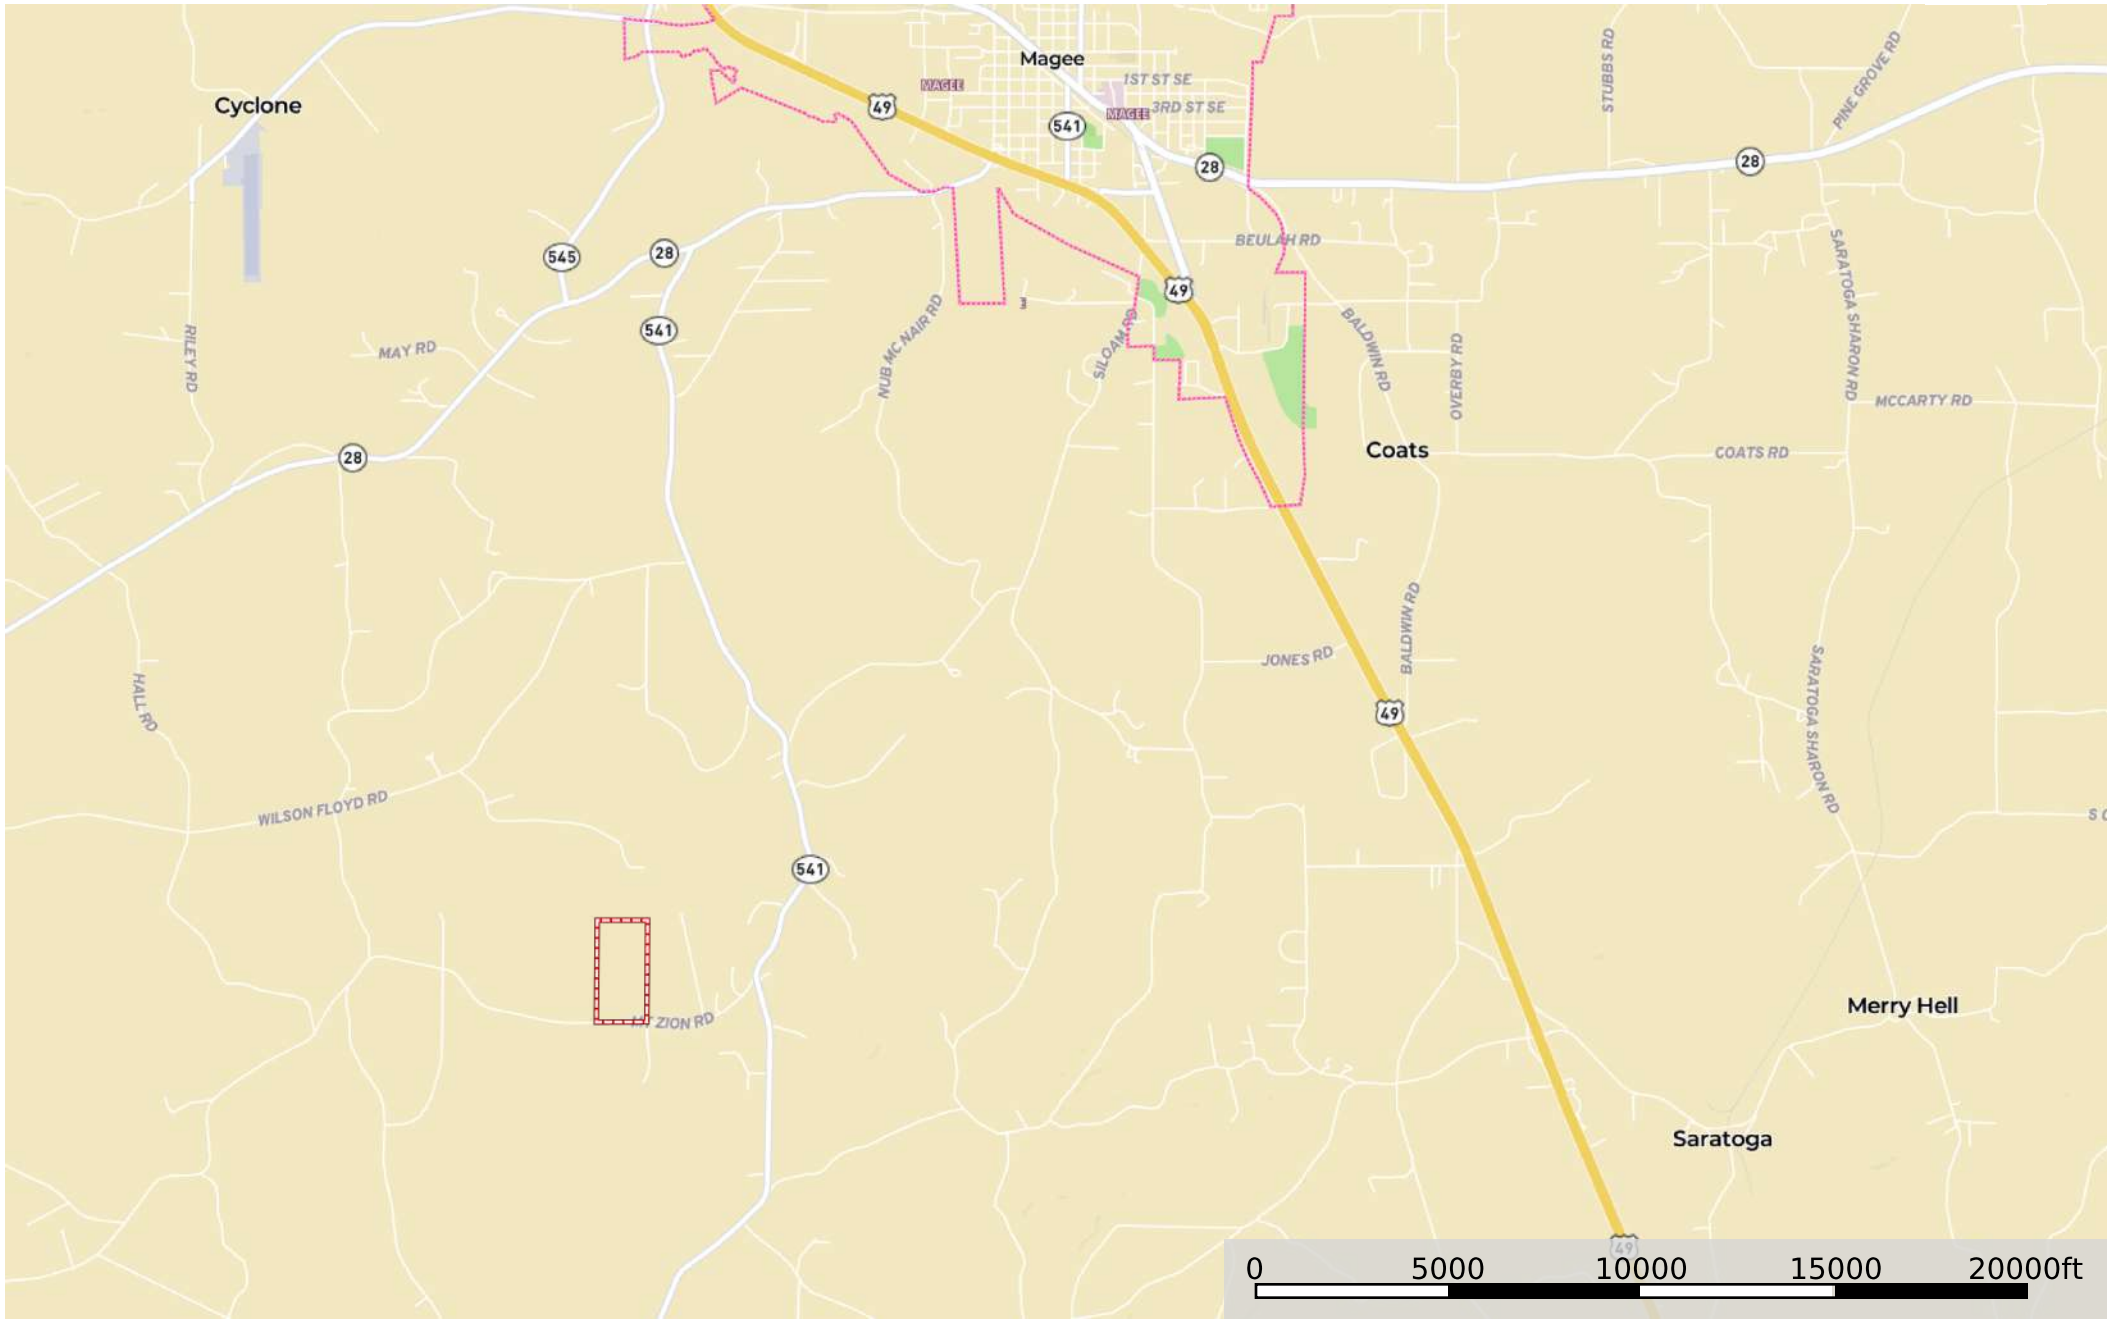

Simpson 80 Mt Zion Rd

Simpson County, Mississippi, 80 AC +/-

 Boundary

Simpson 80 Mt Zion Rd
Simpson County, Mississippi, 80 AC +/-

 Boundary

Simpson 80 Mt Zion Rd

Simpson County, Mississippi, 80 AC +/-

 Boundary