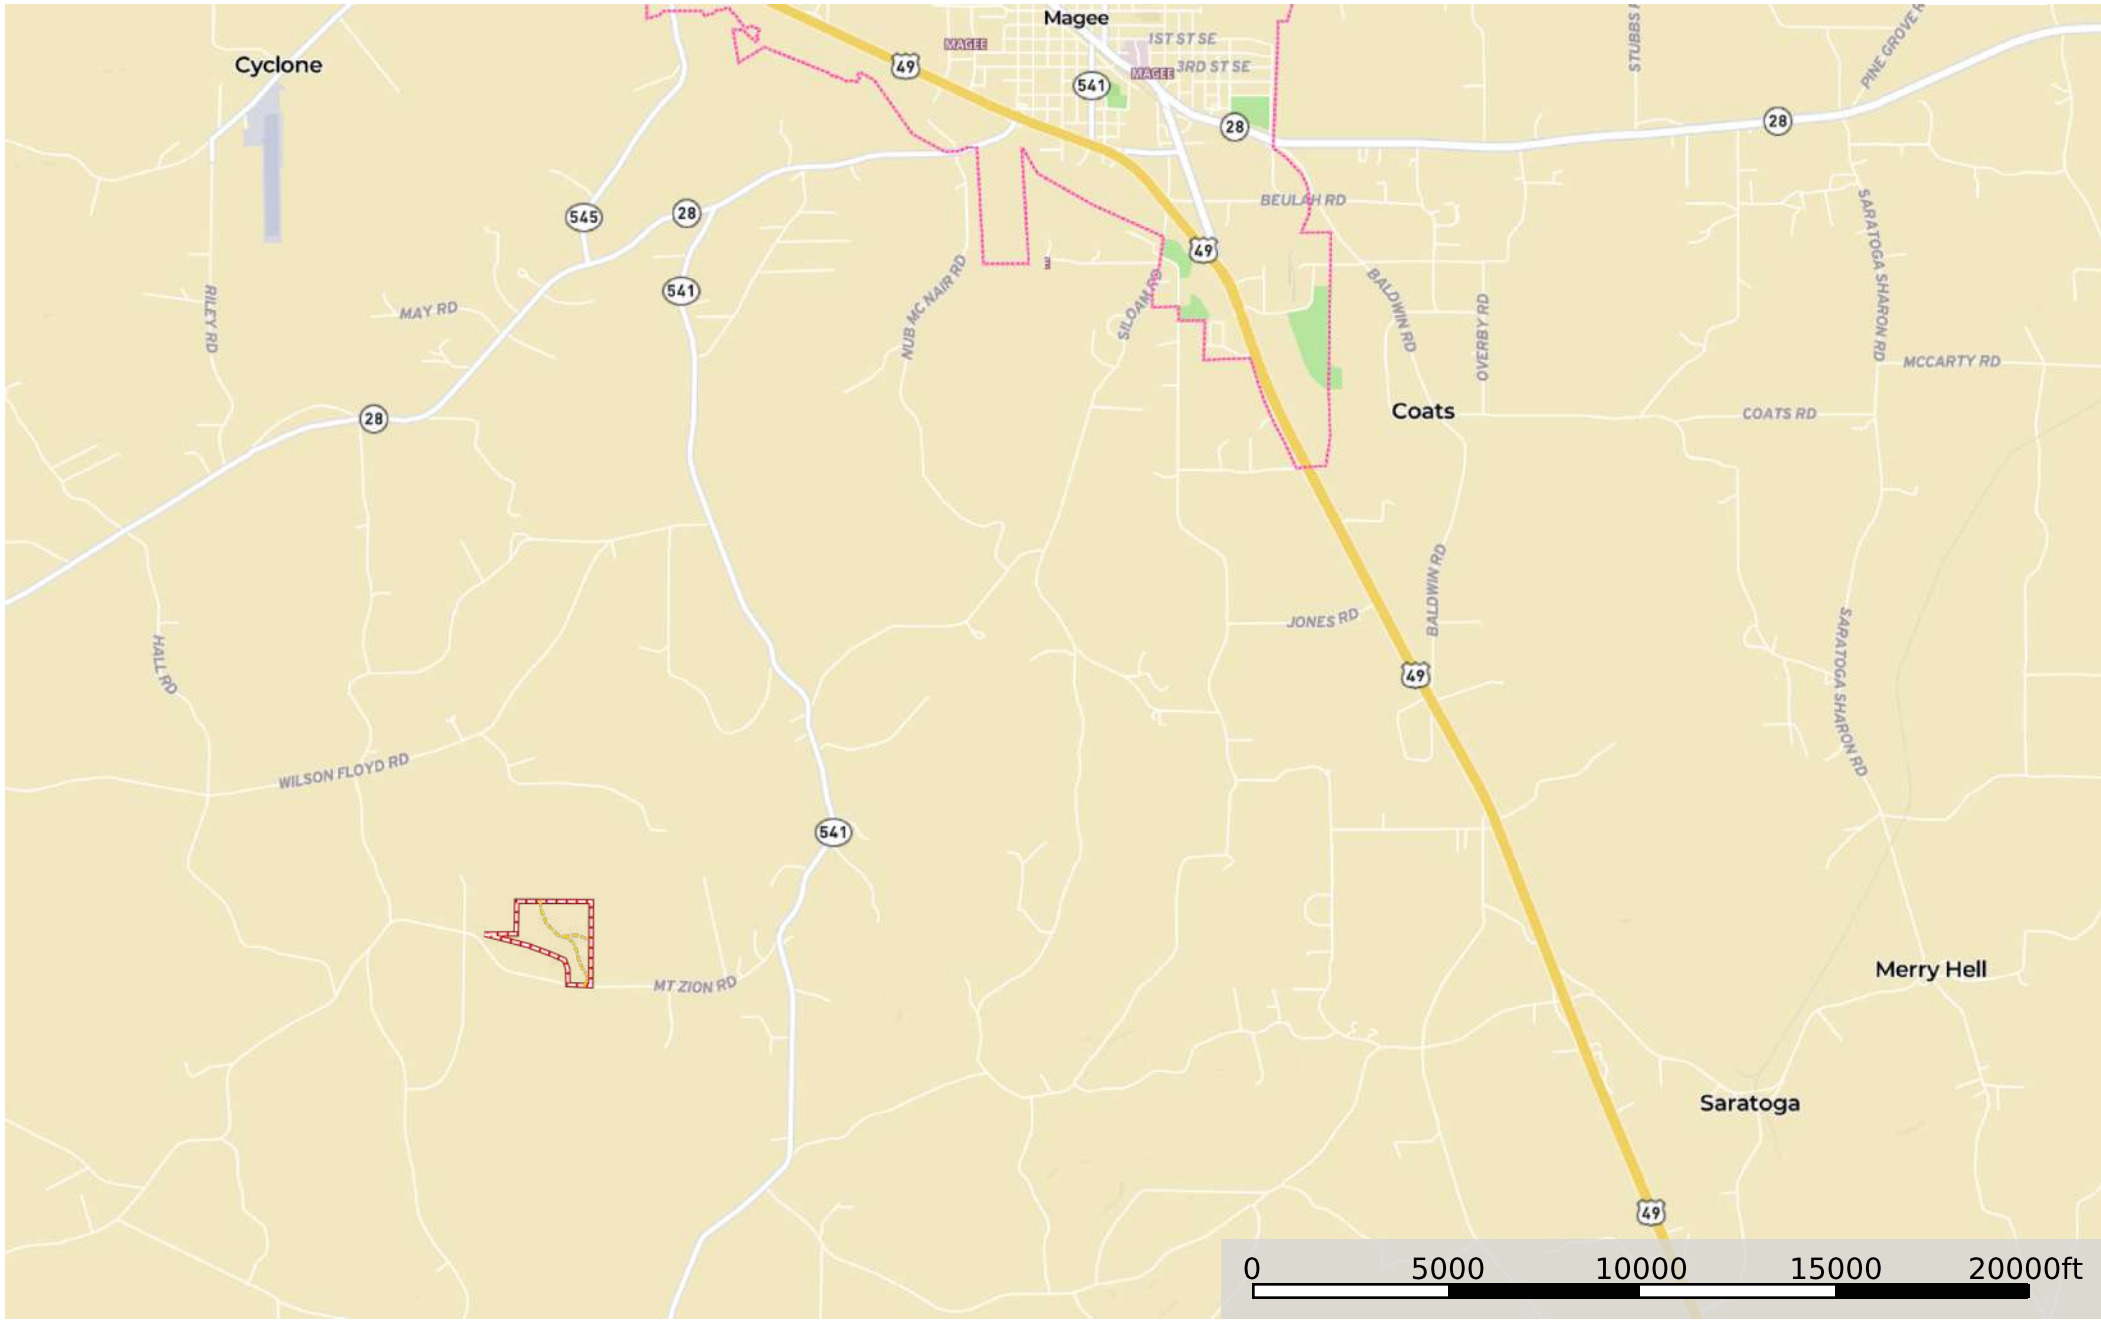

Simpson 70 Mt Zion Rd

Simpson County, Mississippi, 70 AC +/-

--- Road / Trail □ Boundary

Simpson 70 Mt Zion Rd

Simpson County, Mississippi, 70 AC +/-

--- Road / Trail □ Boundary

Simpson 70 Mt Zion Rd

Simpson County, Mississippi, 70 AC +/-

--- Road / Trail □ Boundary