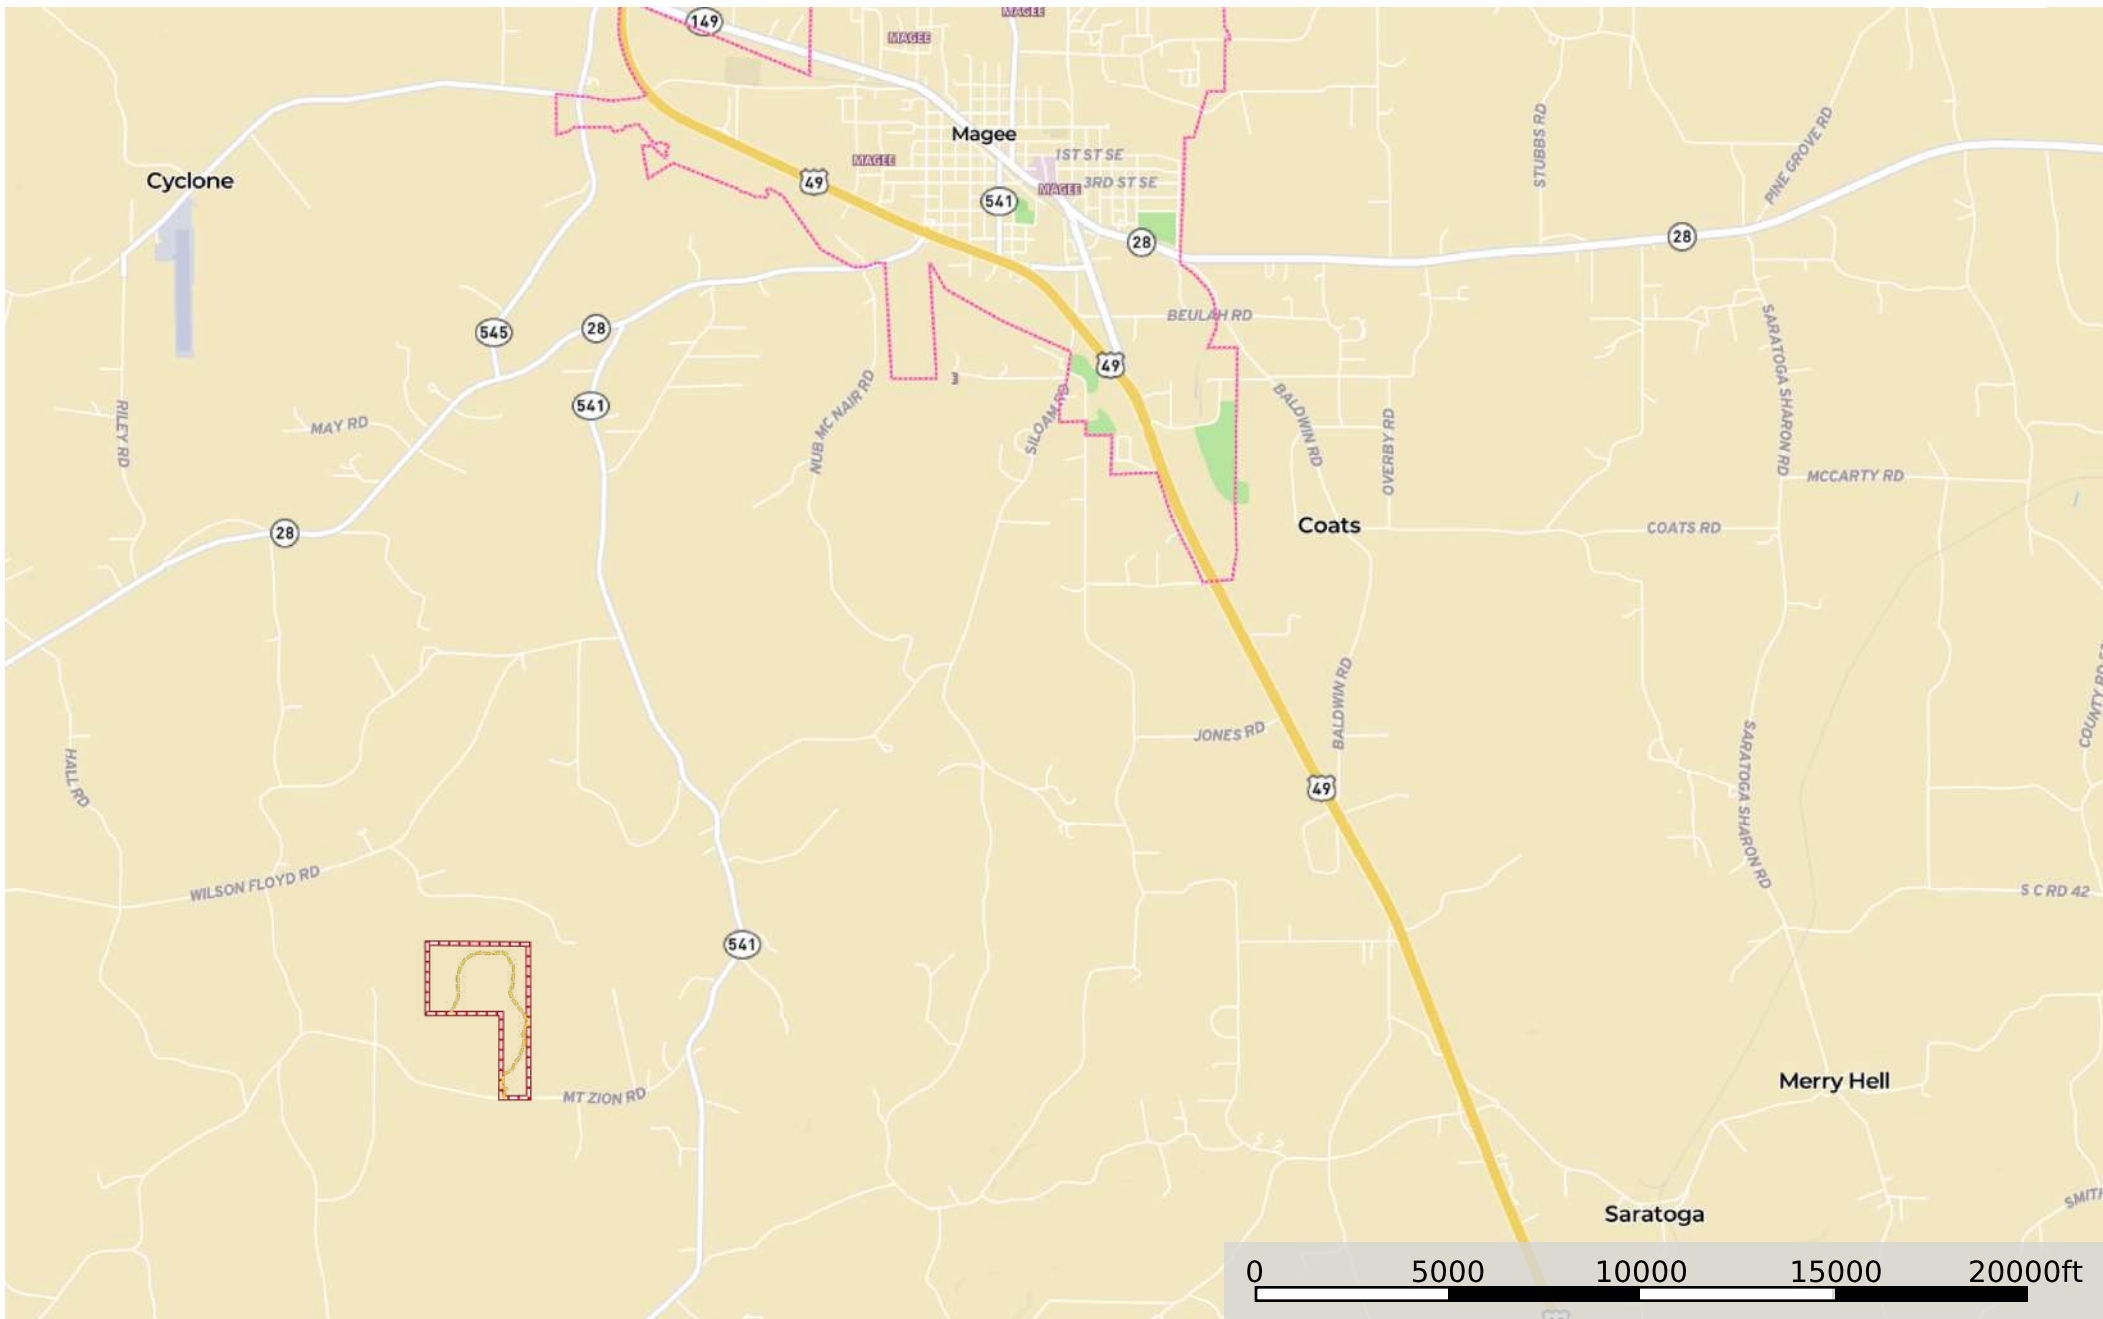

Simpson 145 Mt Zion Rd

Simpson County, Mississippi, 145 AC +/-

--- Road / Trail □ Boundary

Simpson 145 Mt Zion Rd

Simpson County, Mississippi, 145 AC +/-

--- Road / Trail □ Boundary

Simpson 145 Mt Zion Rd

Simpson County, Mississippi, 145 AC +/-

--- Road / Trail □ Boundary