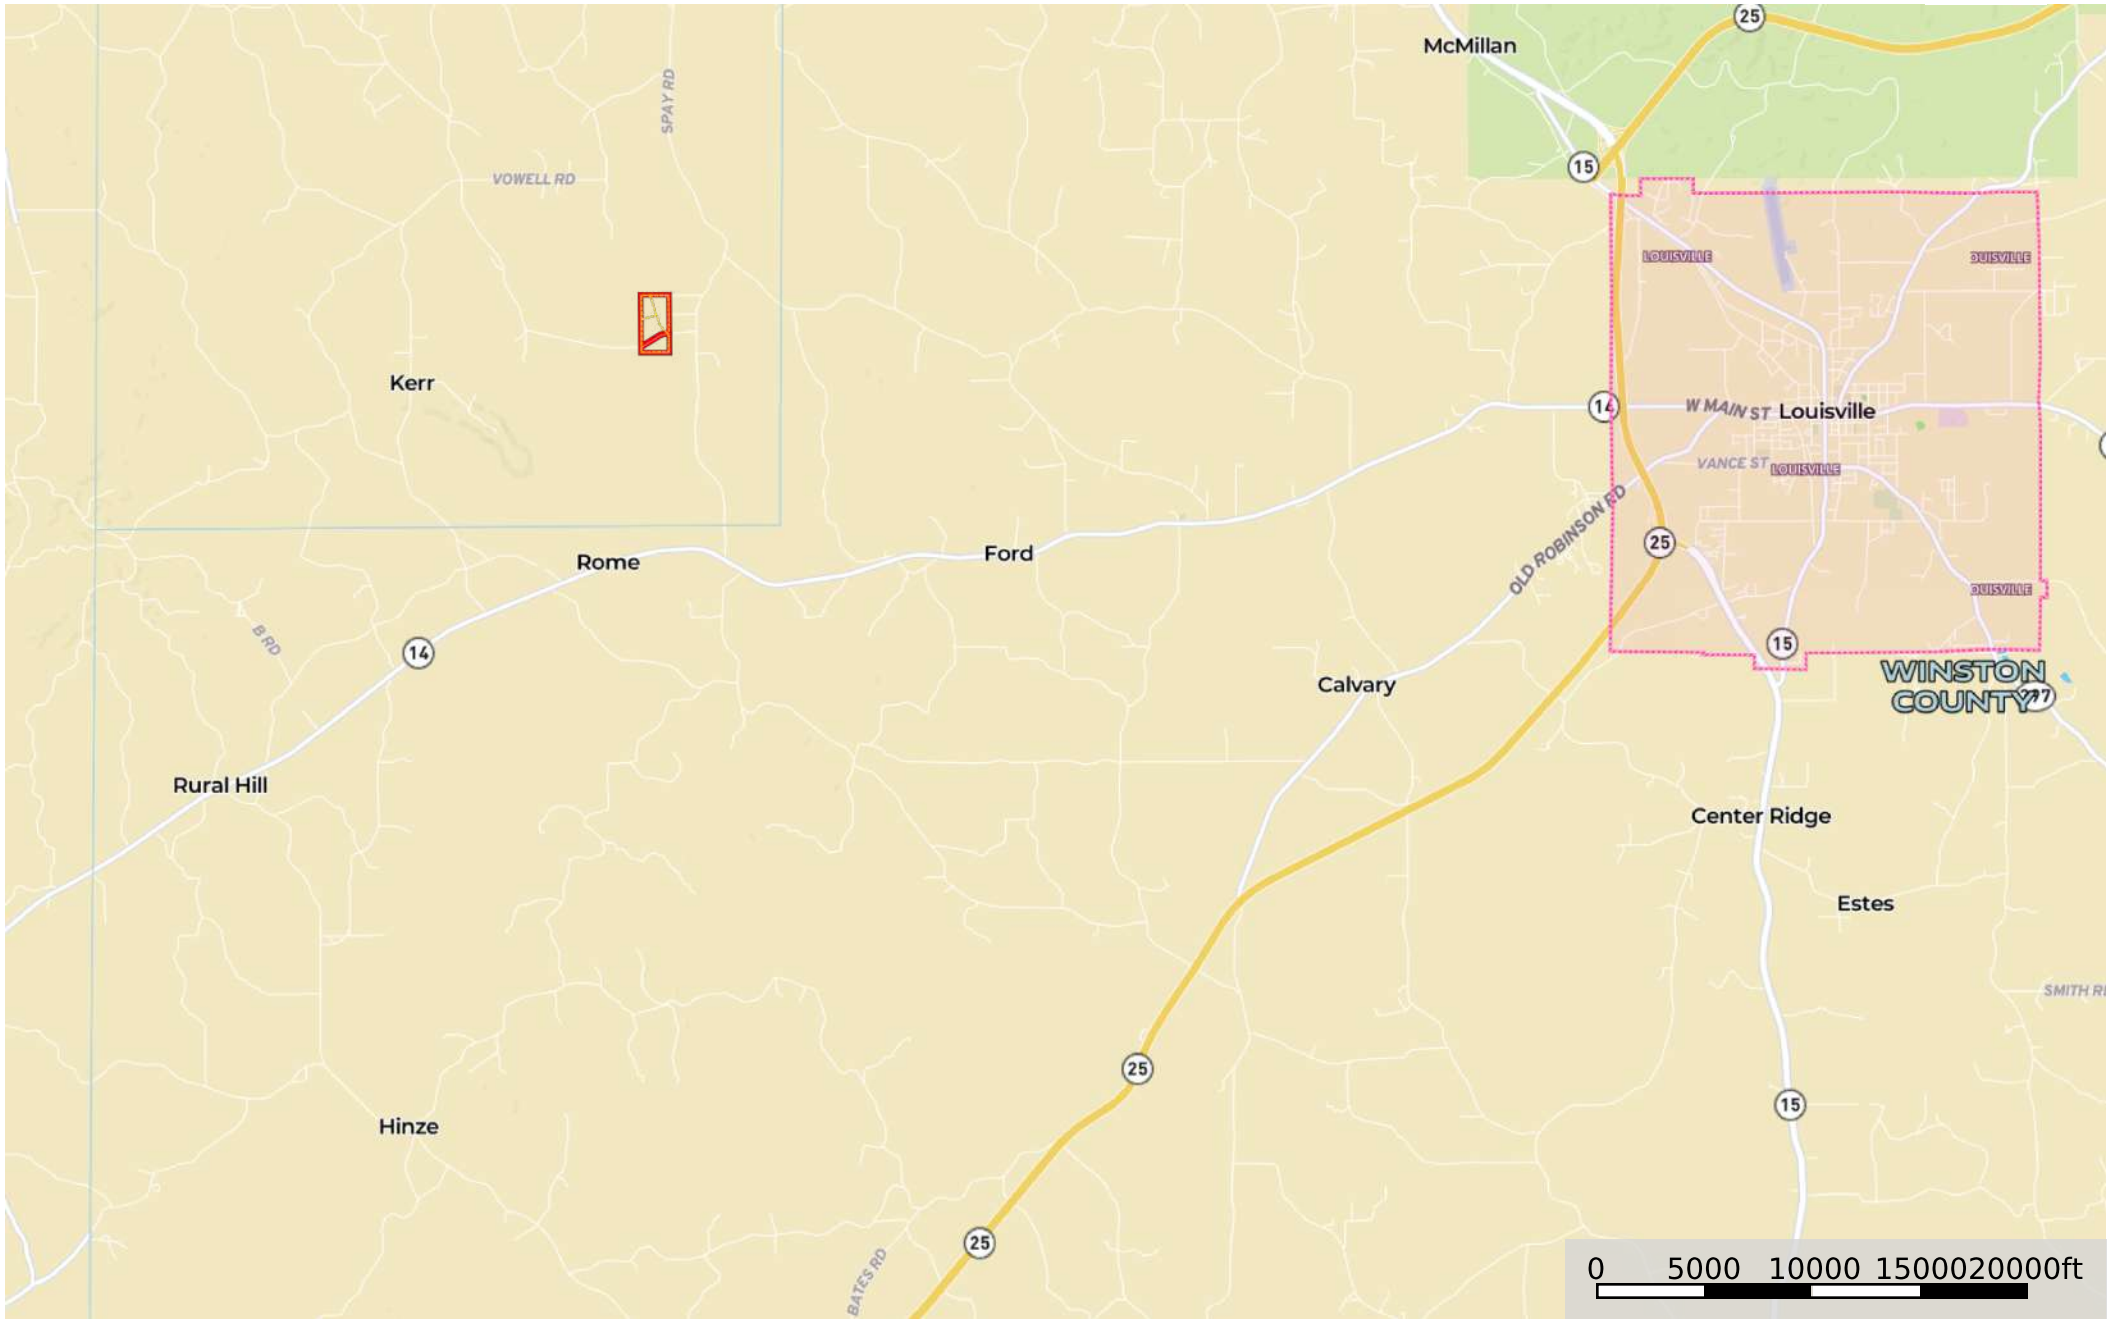

Choctaw 80 Whitmire Rd

Choctaw County, Mississippi, 80 AC +/-

--- Road / Trail □ Boundary

Choctaw 80 Whitmire Rd

Choctaw County, Mississippi, 80 AC +/-

--- Road / Trail □ Boundary

Choctaw 80 Whitmire Rd

Choctaw County, Mississippi, 80 AC +/-

--- Road / Trail □ Boundary