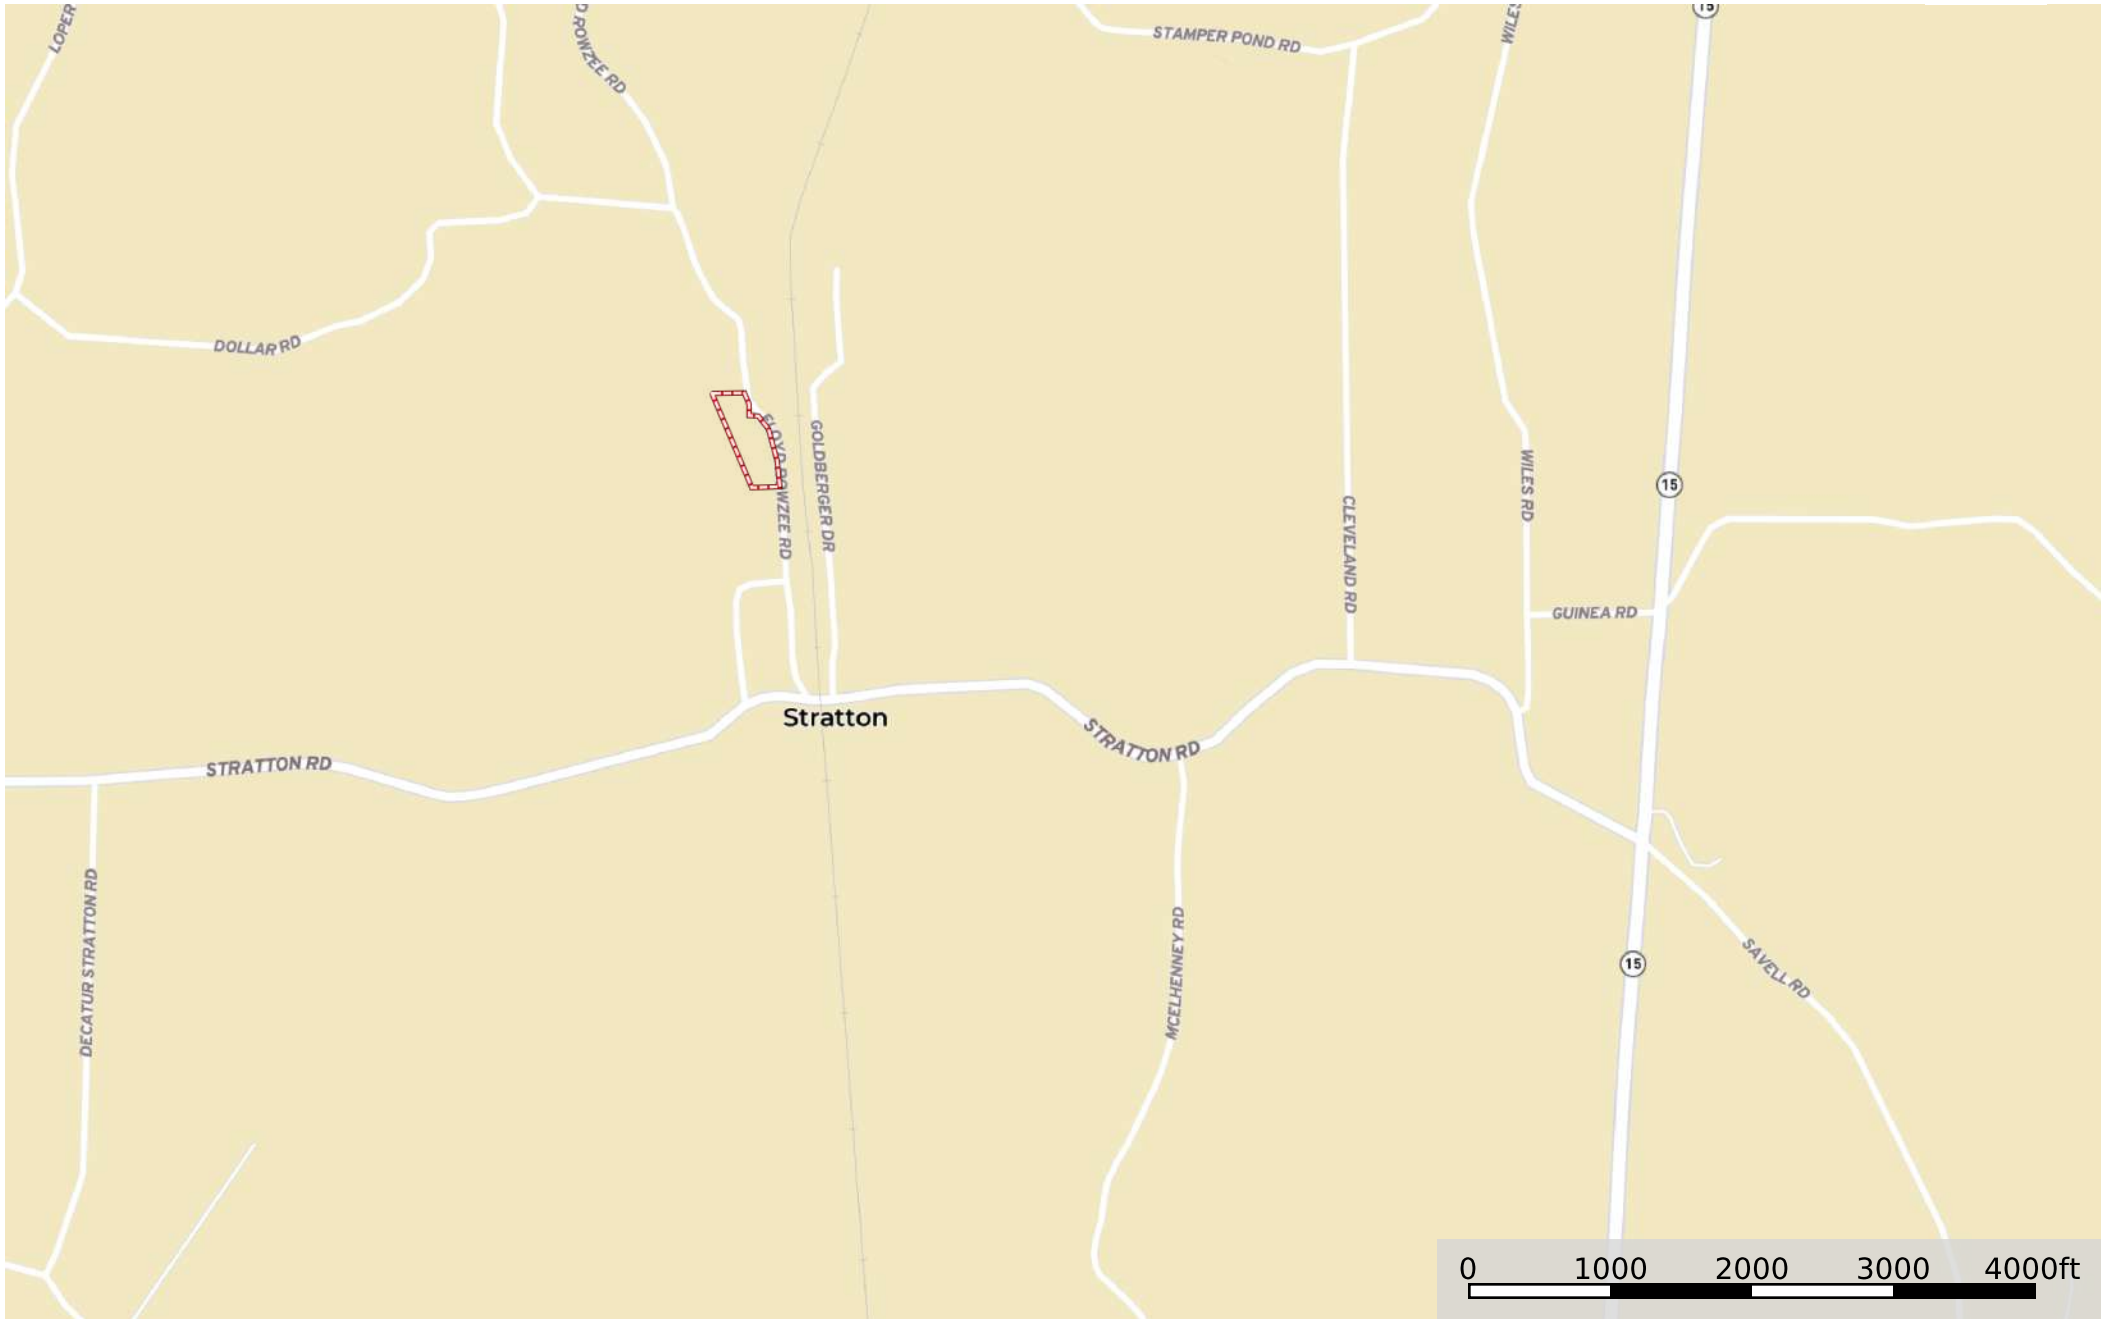

Newton 4 Floyd Rowzee Rd

Newton County, Mississippi, 4 AC +/-

 Boundary

Newton 4 Floyd Rowzee Rd
Newton County, Mississippi, 4 AC +/-

 Boundary

Newton 4 Floyd Rowzee Rd

Newton County, Mississippi, 4 AC +/-

 Boundary