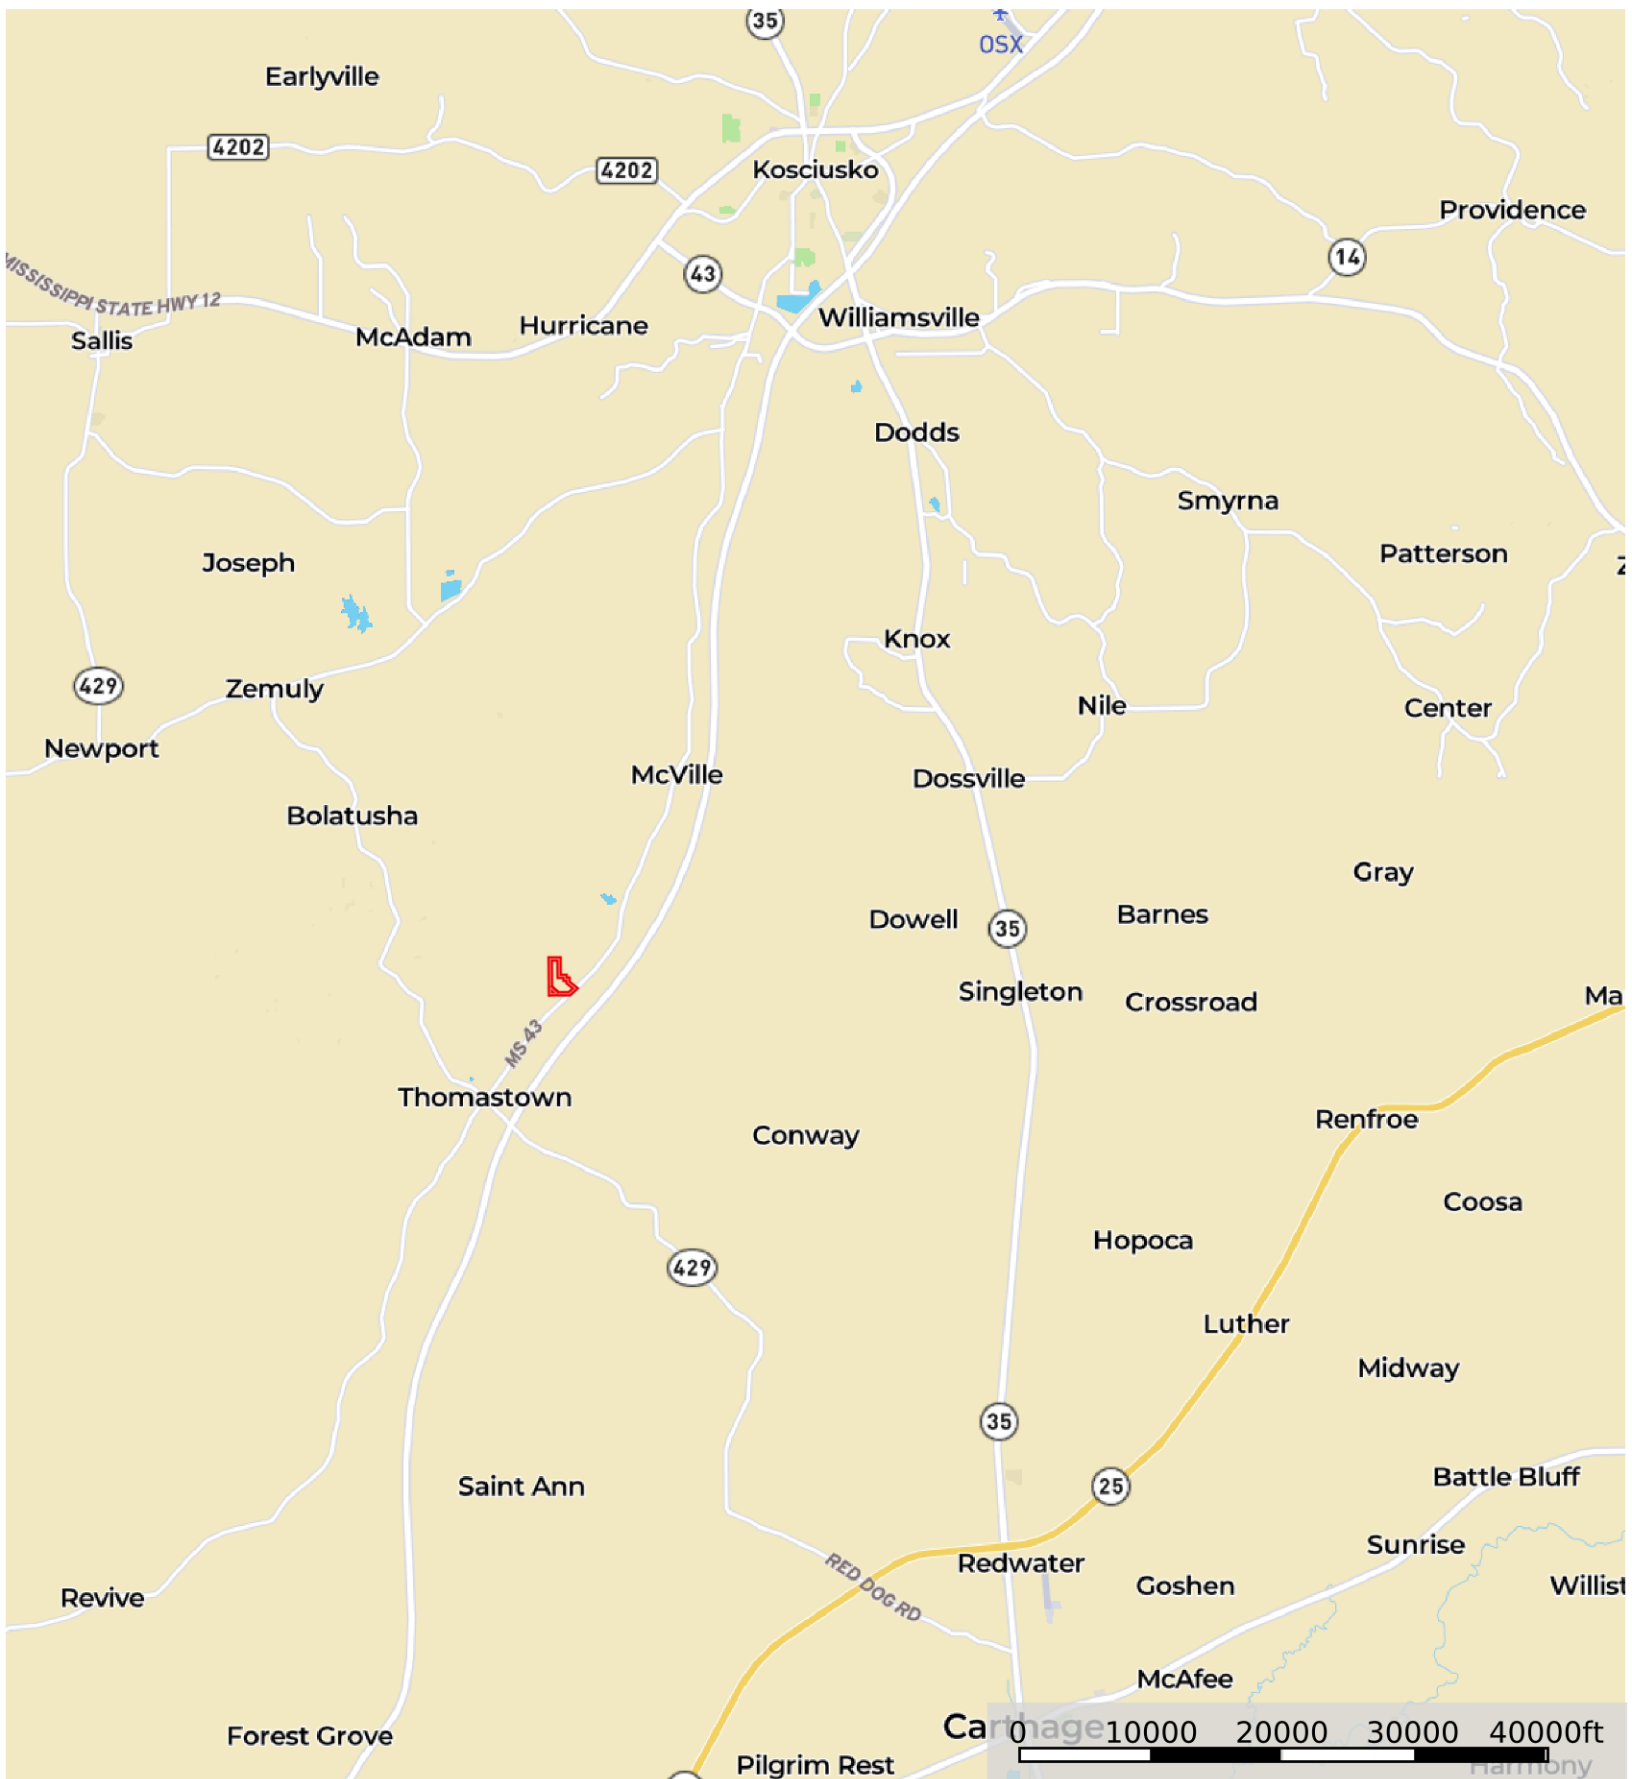

# Leake.64.84.Ruffin

Mississippi, AC +/-

 Boundary

 Boundary

# Leake.64.84.Ruffin

Mississippi, AC +/-

Boundary