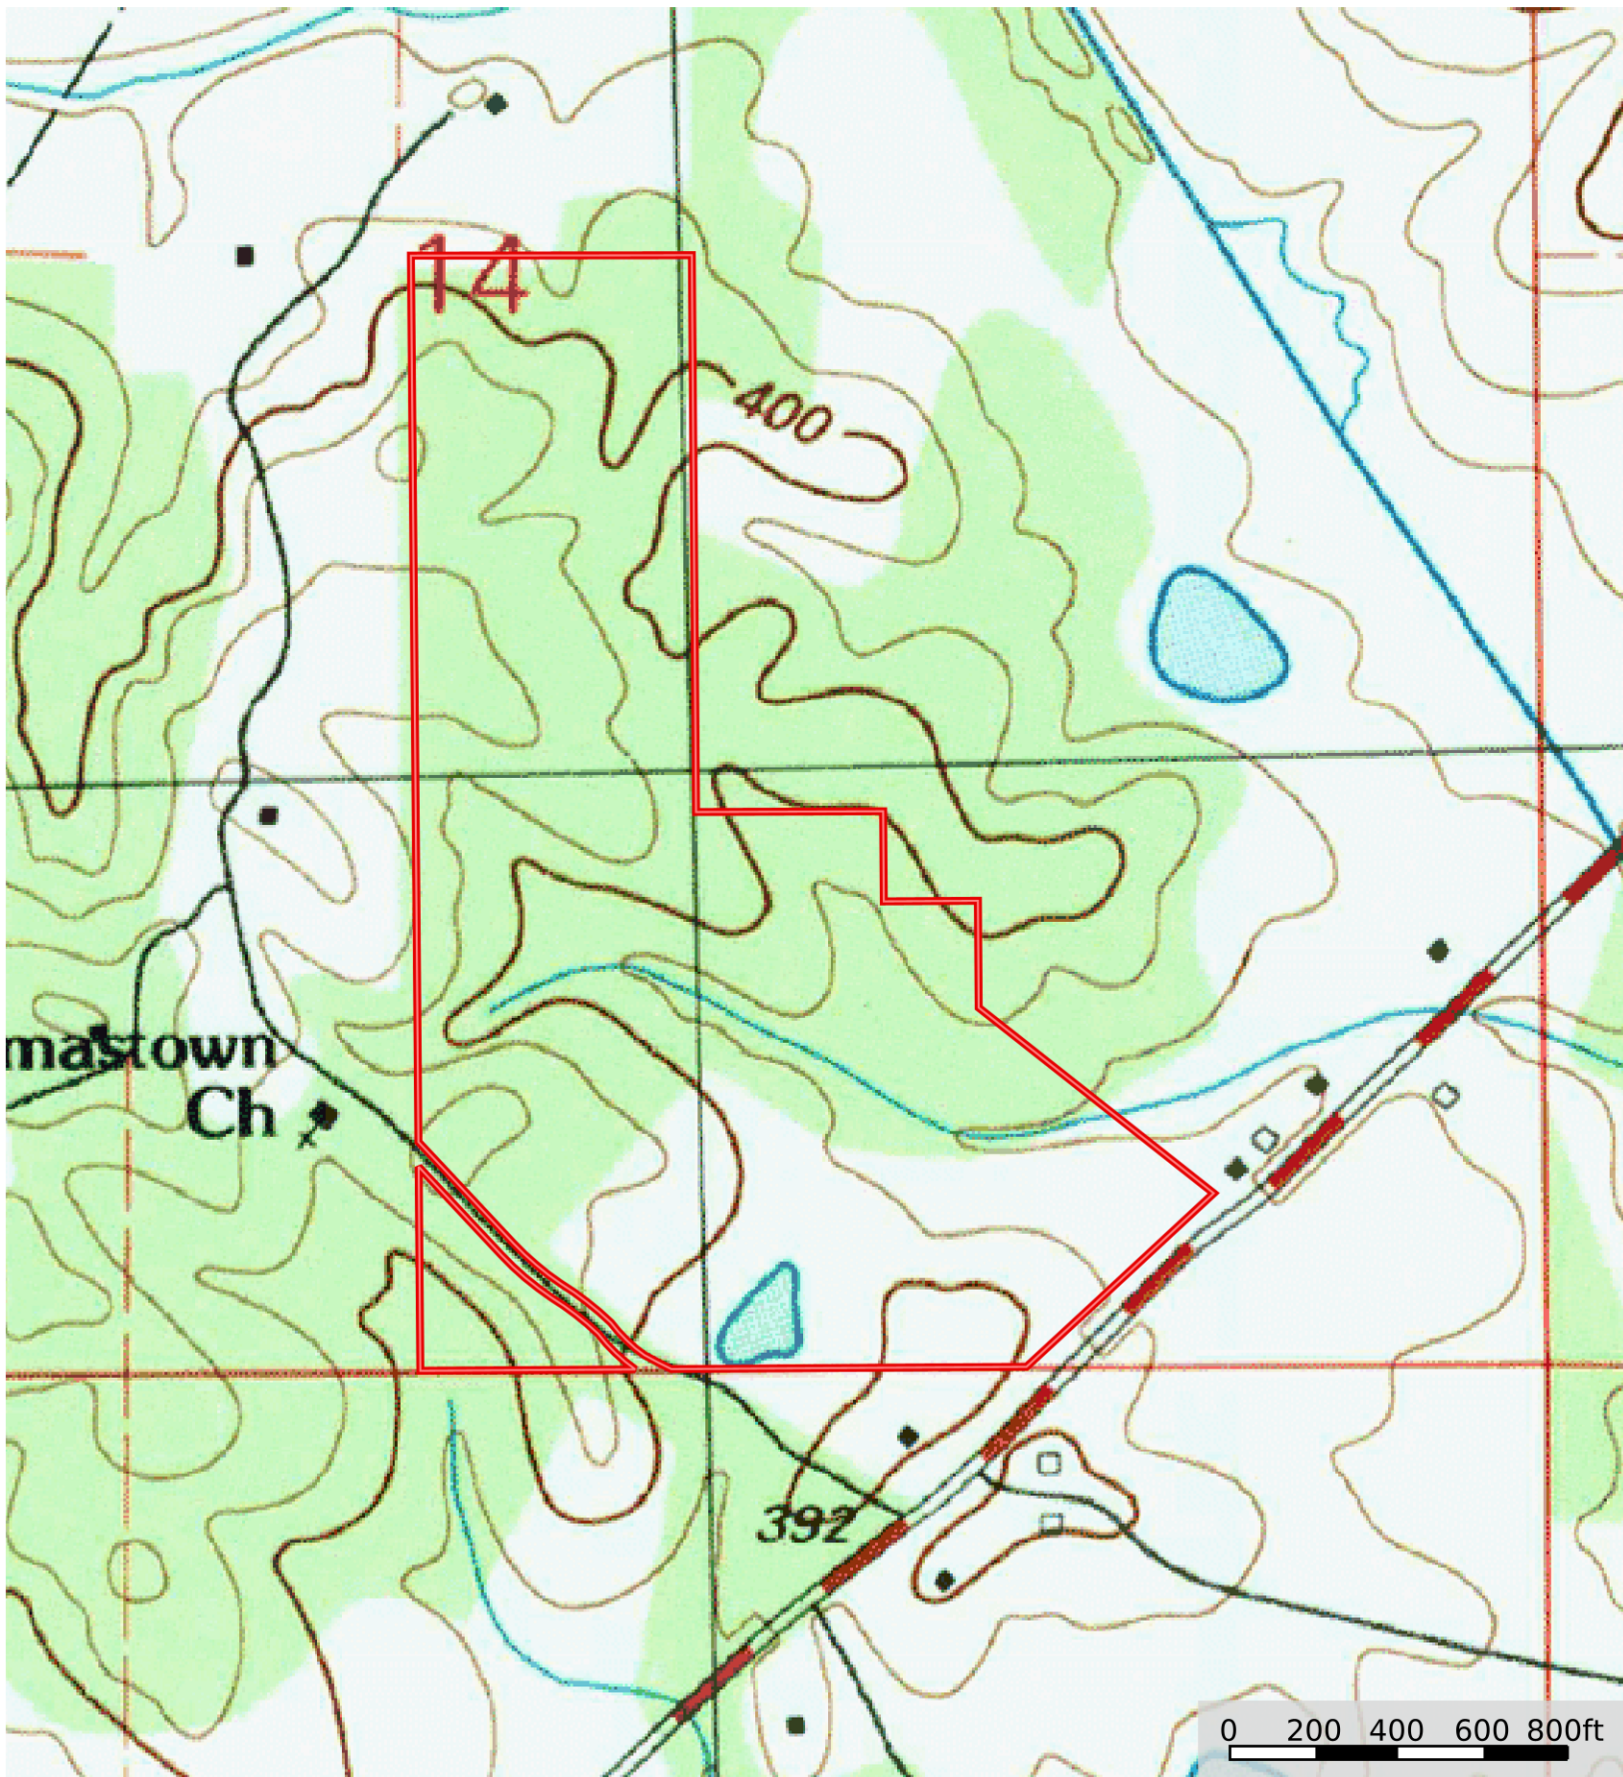

# Leake.64.84.Ruffin

Mississippi, AC +/-

 Boundary

 Boundary

# Leake.64.84.Ruffin

Mississippi, AC +/-

Boundary