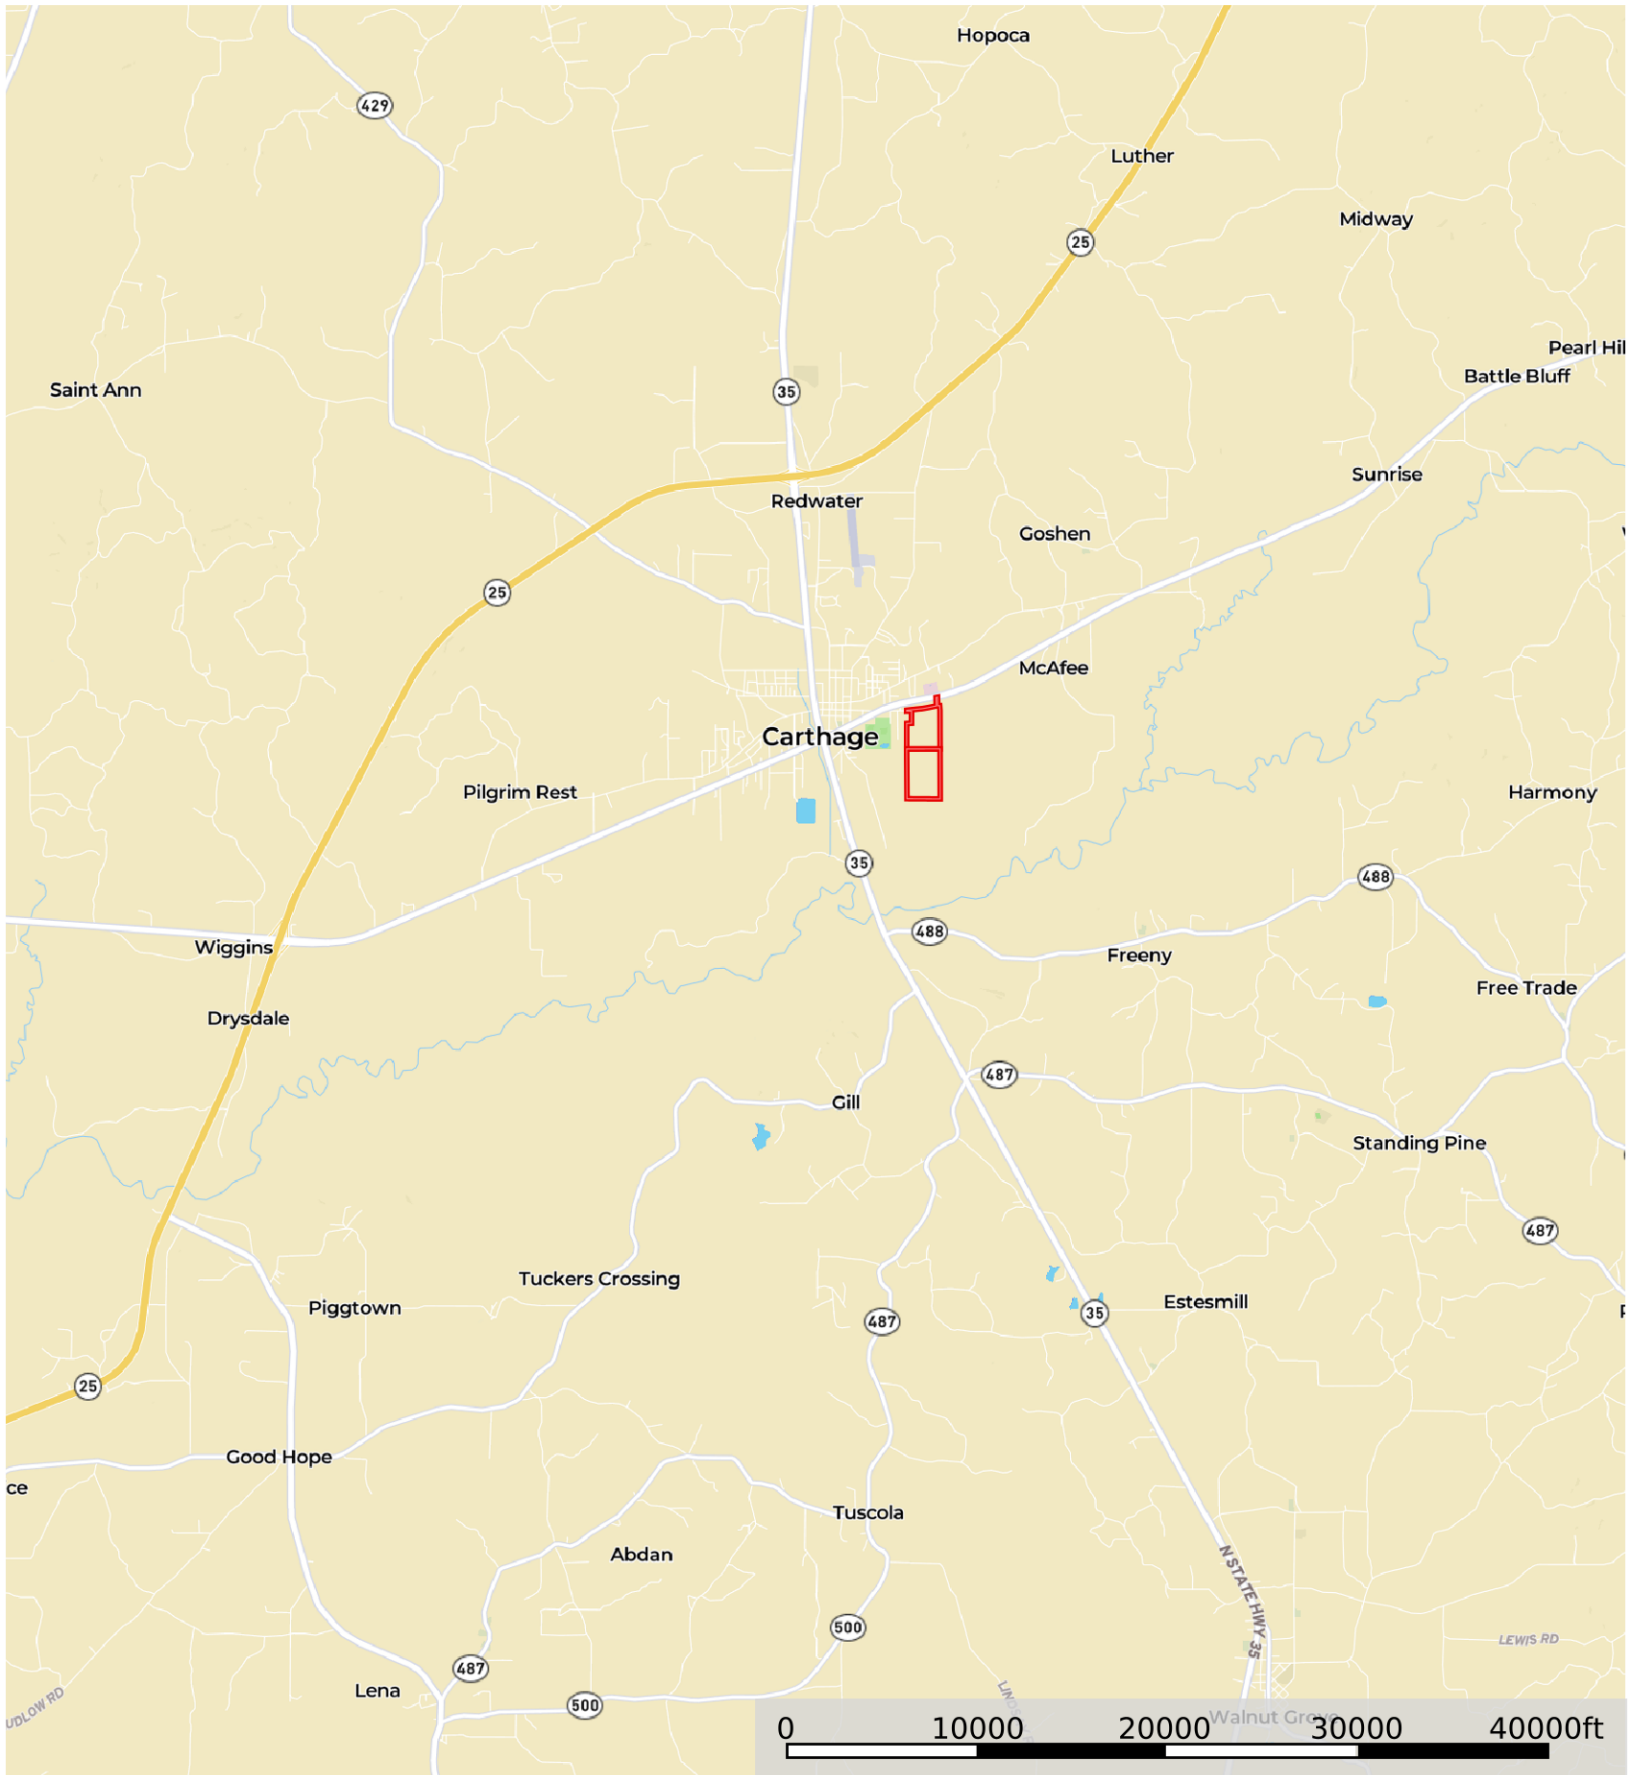

Leake.195.Federick

Leake County, Mississippi, AC +/-

0 500 1000 1500 2000ft

 Boundary

 Boundary

Leake.195.Federick

Leake County, Mississippi, AC +/-

 Boundary