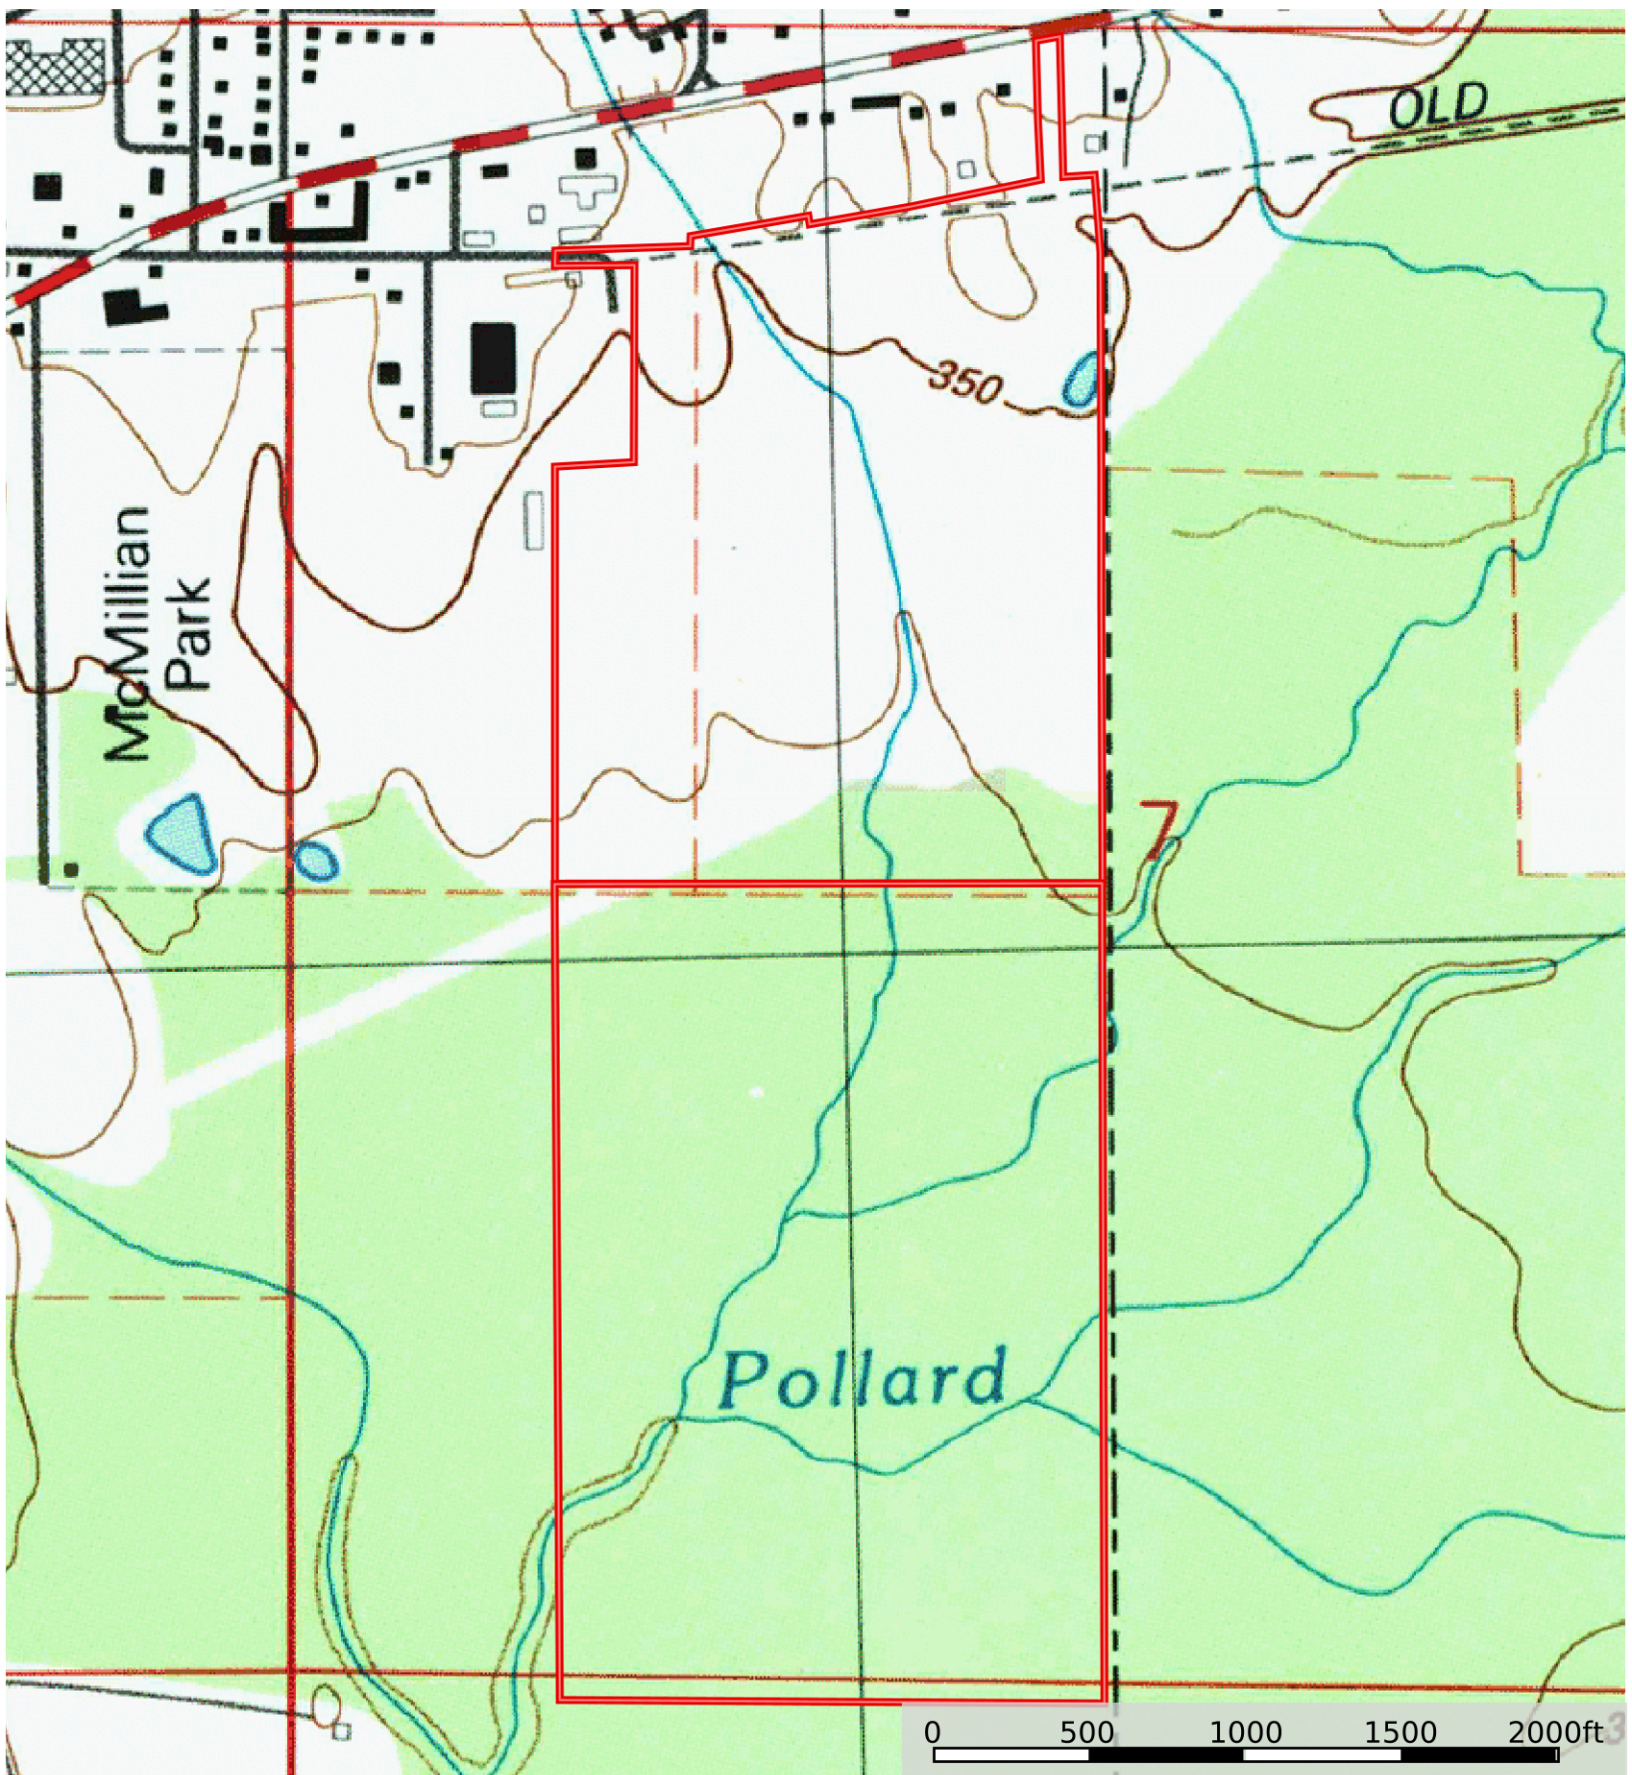

Leake.195.Federick

Leake County, Mississippi, AC +/-

0 500 1000 1500 2000ft

 Boundary

 Boundary

Leake.195.Federick

Leake County, Mississippi, AC +/-

 Boundary