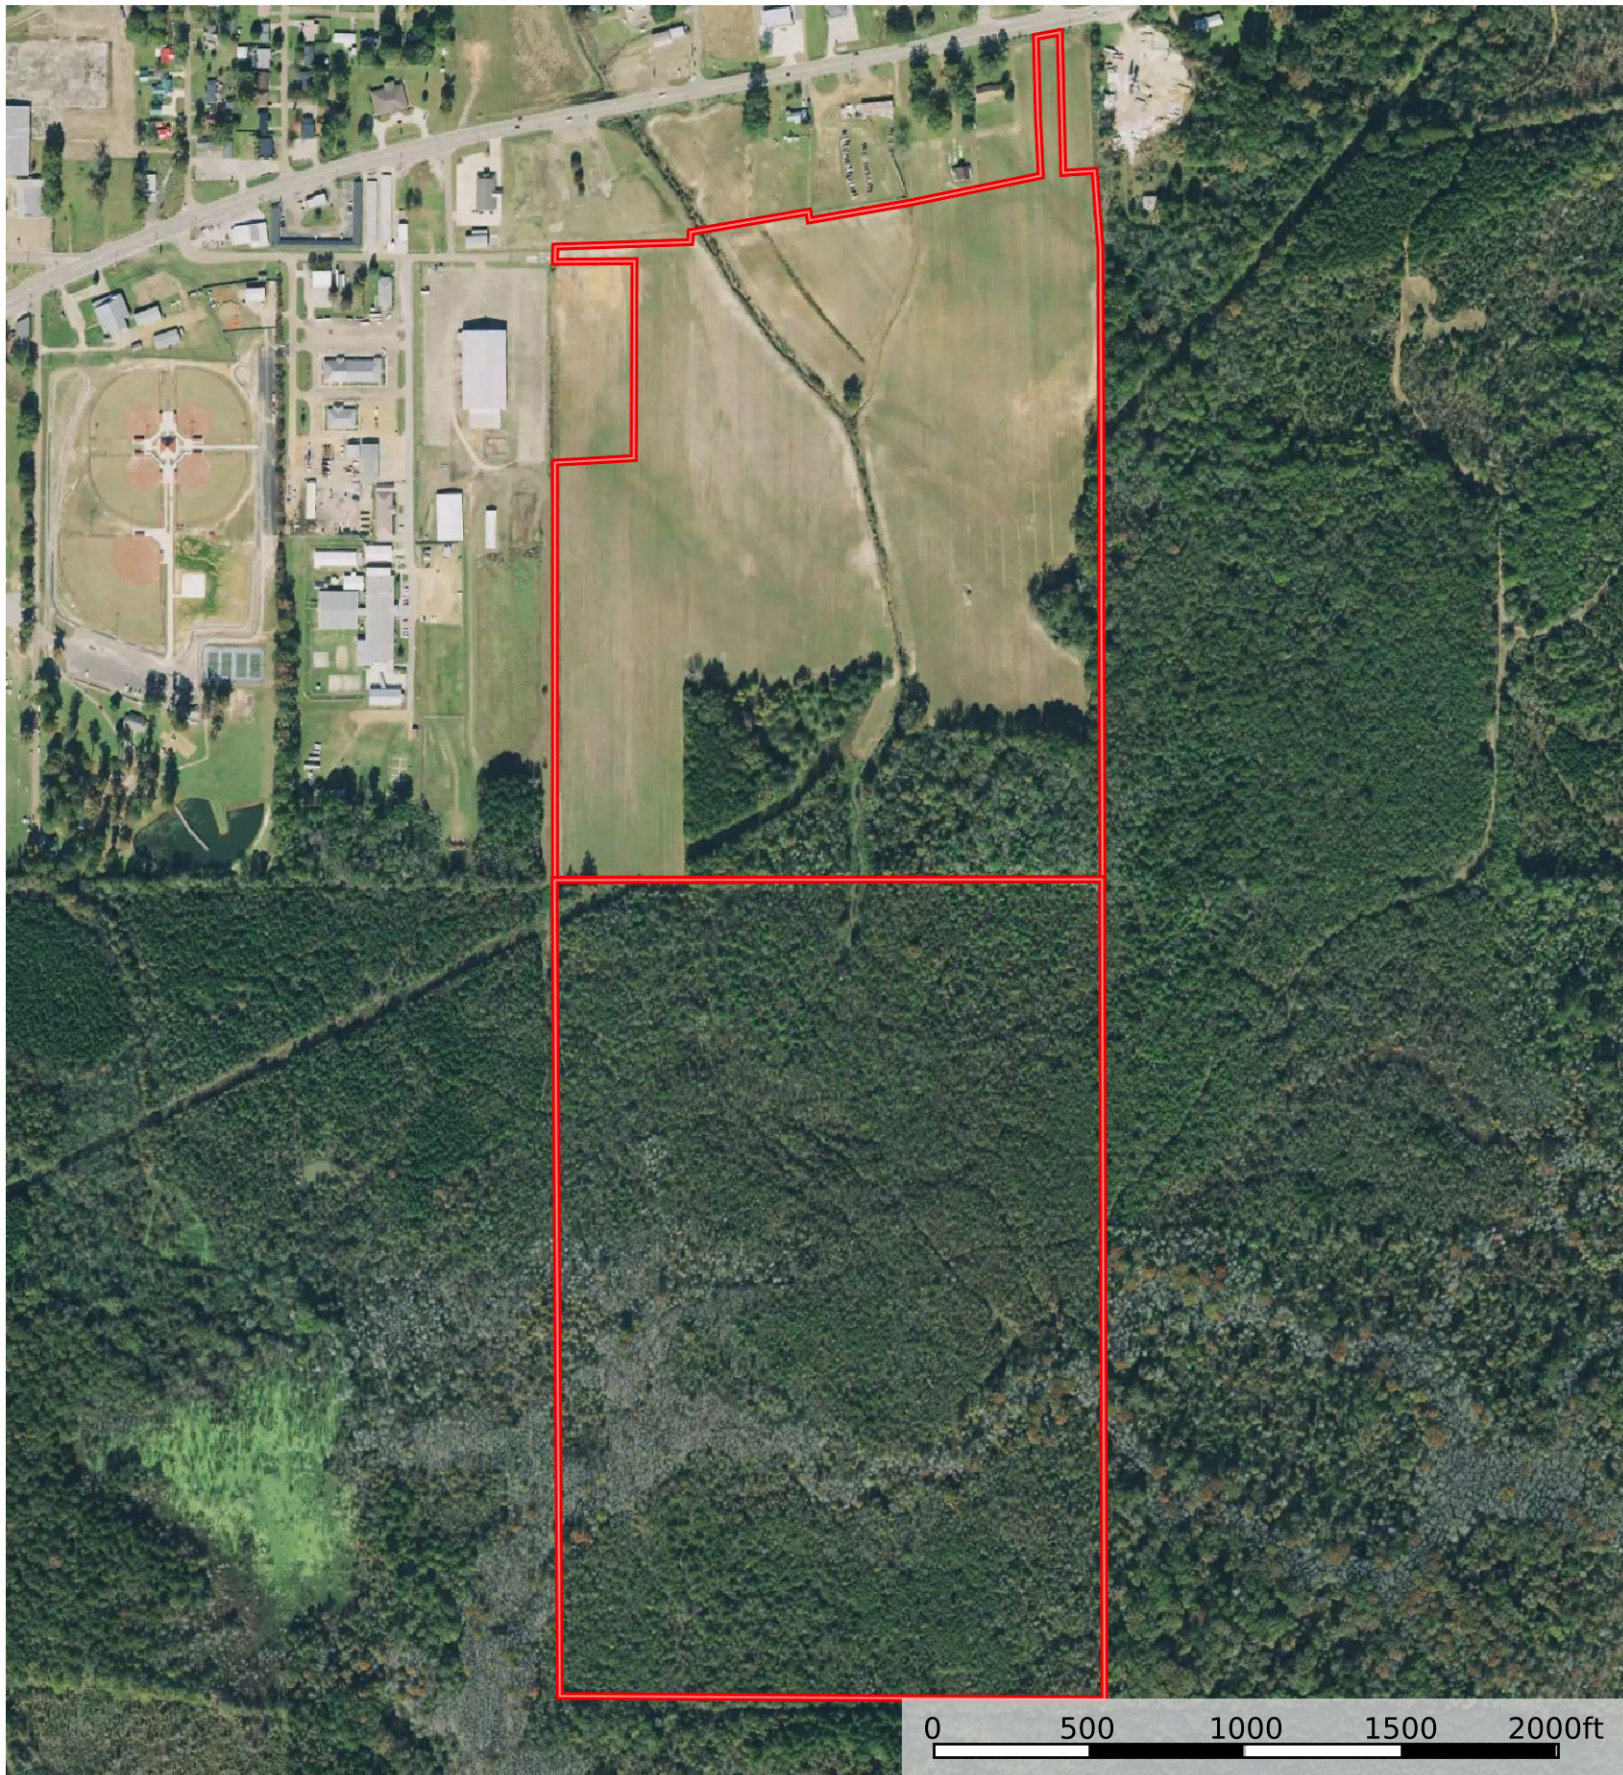

Leake.195.Federick

Leake County, Mississippi, AC +/-

0 500 1000 1500 2000ft

 Boundary

 Boundary

Leake.195.Federick

Leake County, Mississippi, AC +/-

 Boundary