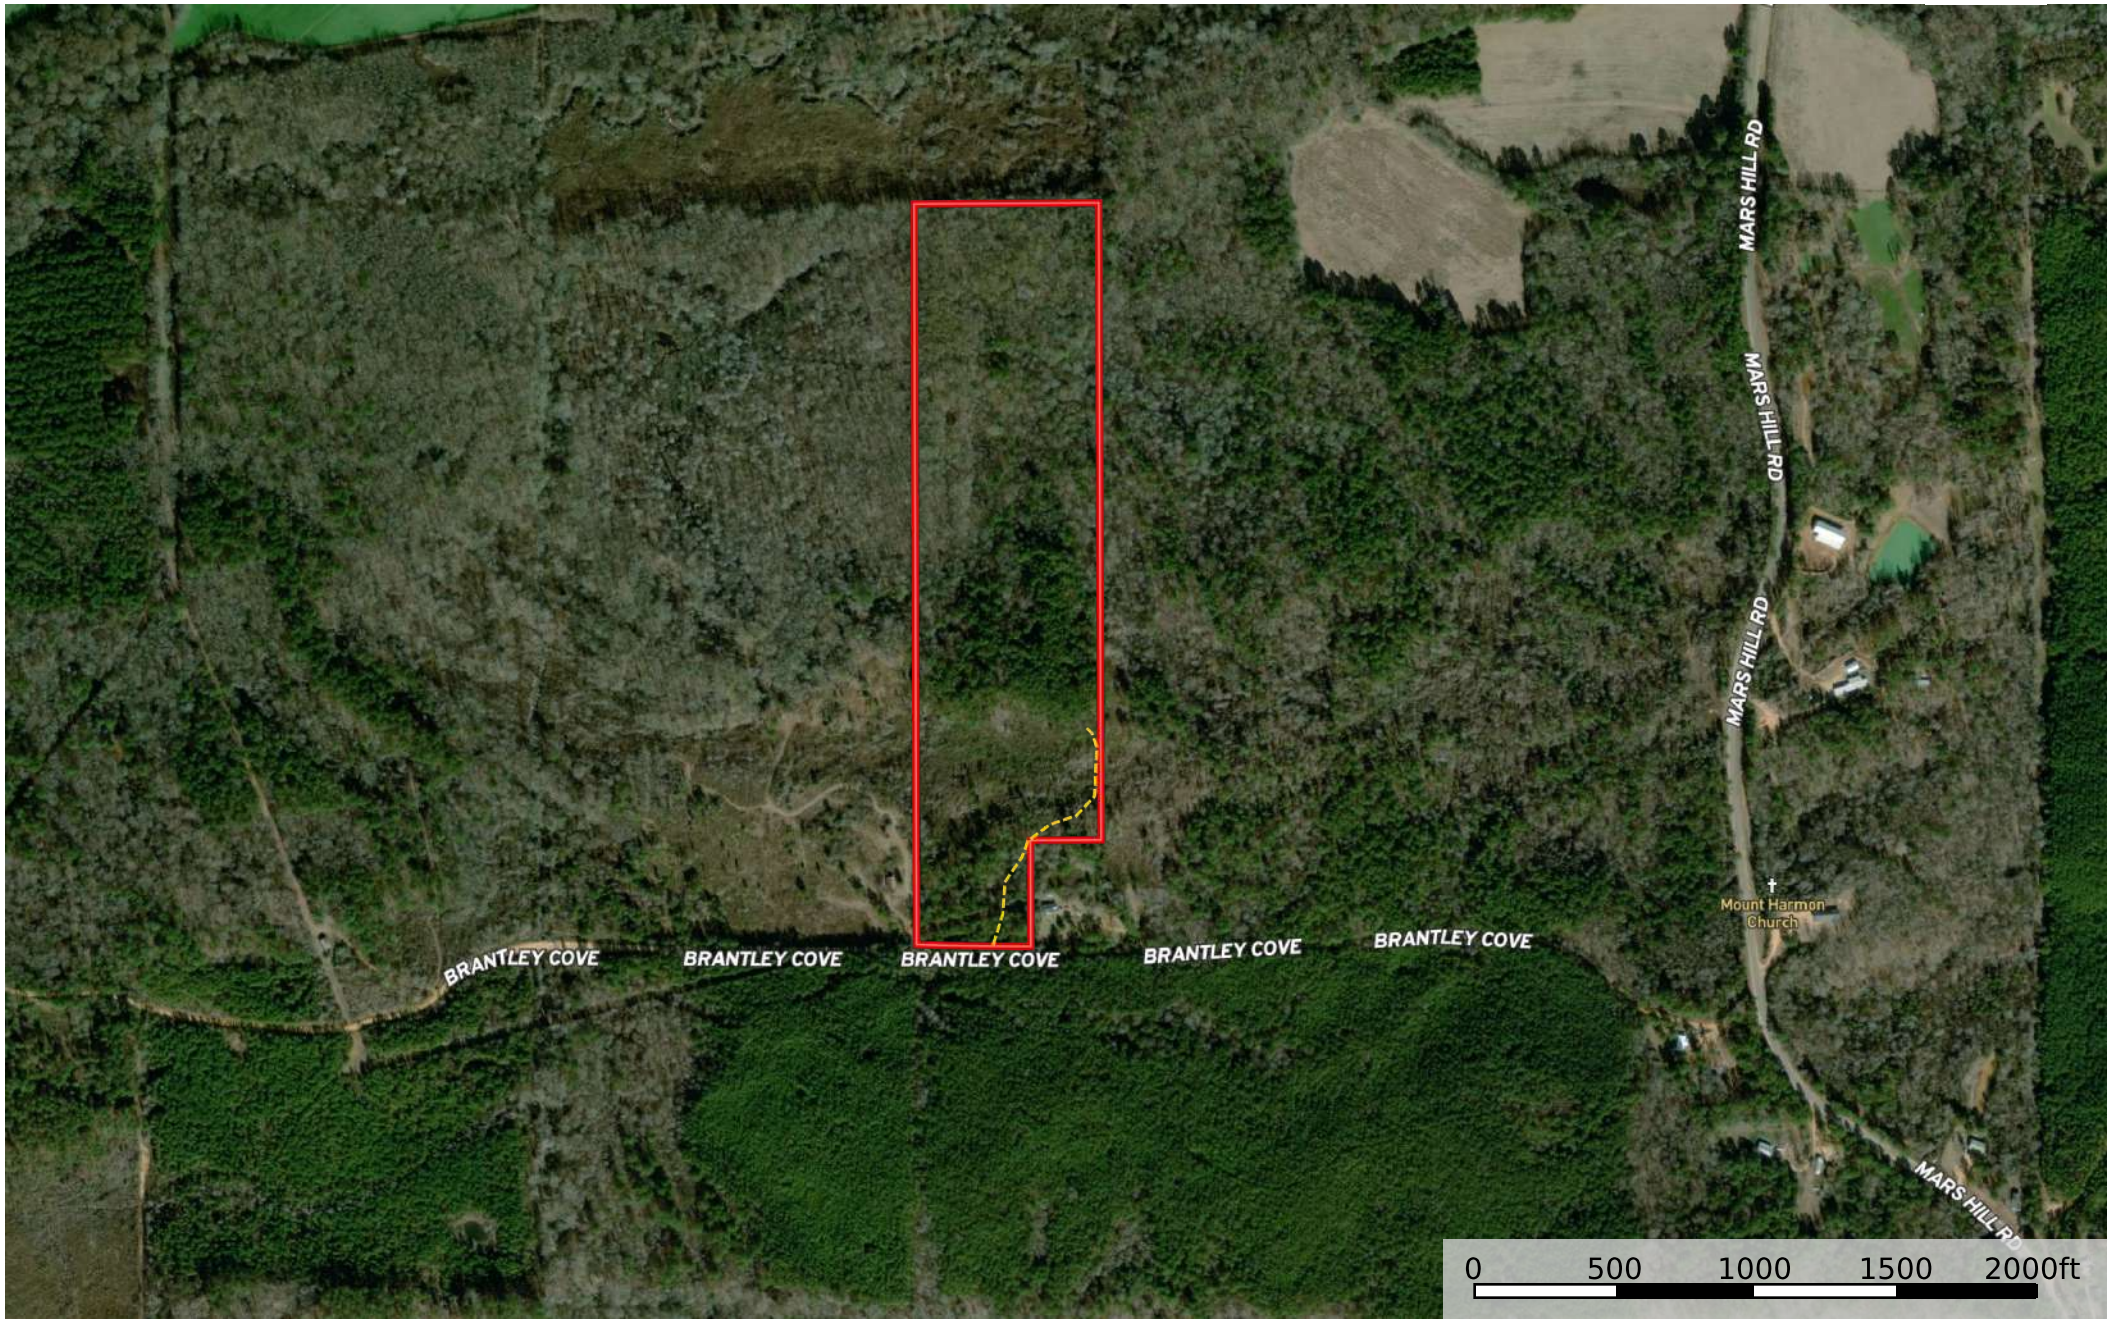

Leake 38 Brantley Cove

Leake County, Mississippi, 38 AC +/-

--- Road / Trail □ Boundary

Leake 38 Brantley Cove
Leake County, Mississippi, 38 AC +/-

--- Road / Trail □ Boundary

Leake 38 Brantley Cove

Leake County, Mississippi, 38 AC +/-

- Road / Trail
- Boundary
- 100 Year Floodplain
- 500 Year Floodplain
- Floodway
- Special
- Unmapped/ Not Included

Leake 38 Brantley Cove

Leake County, Mississippi, 38 AC +/-

--- Road / Trail □ Boundary