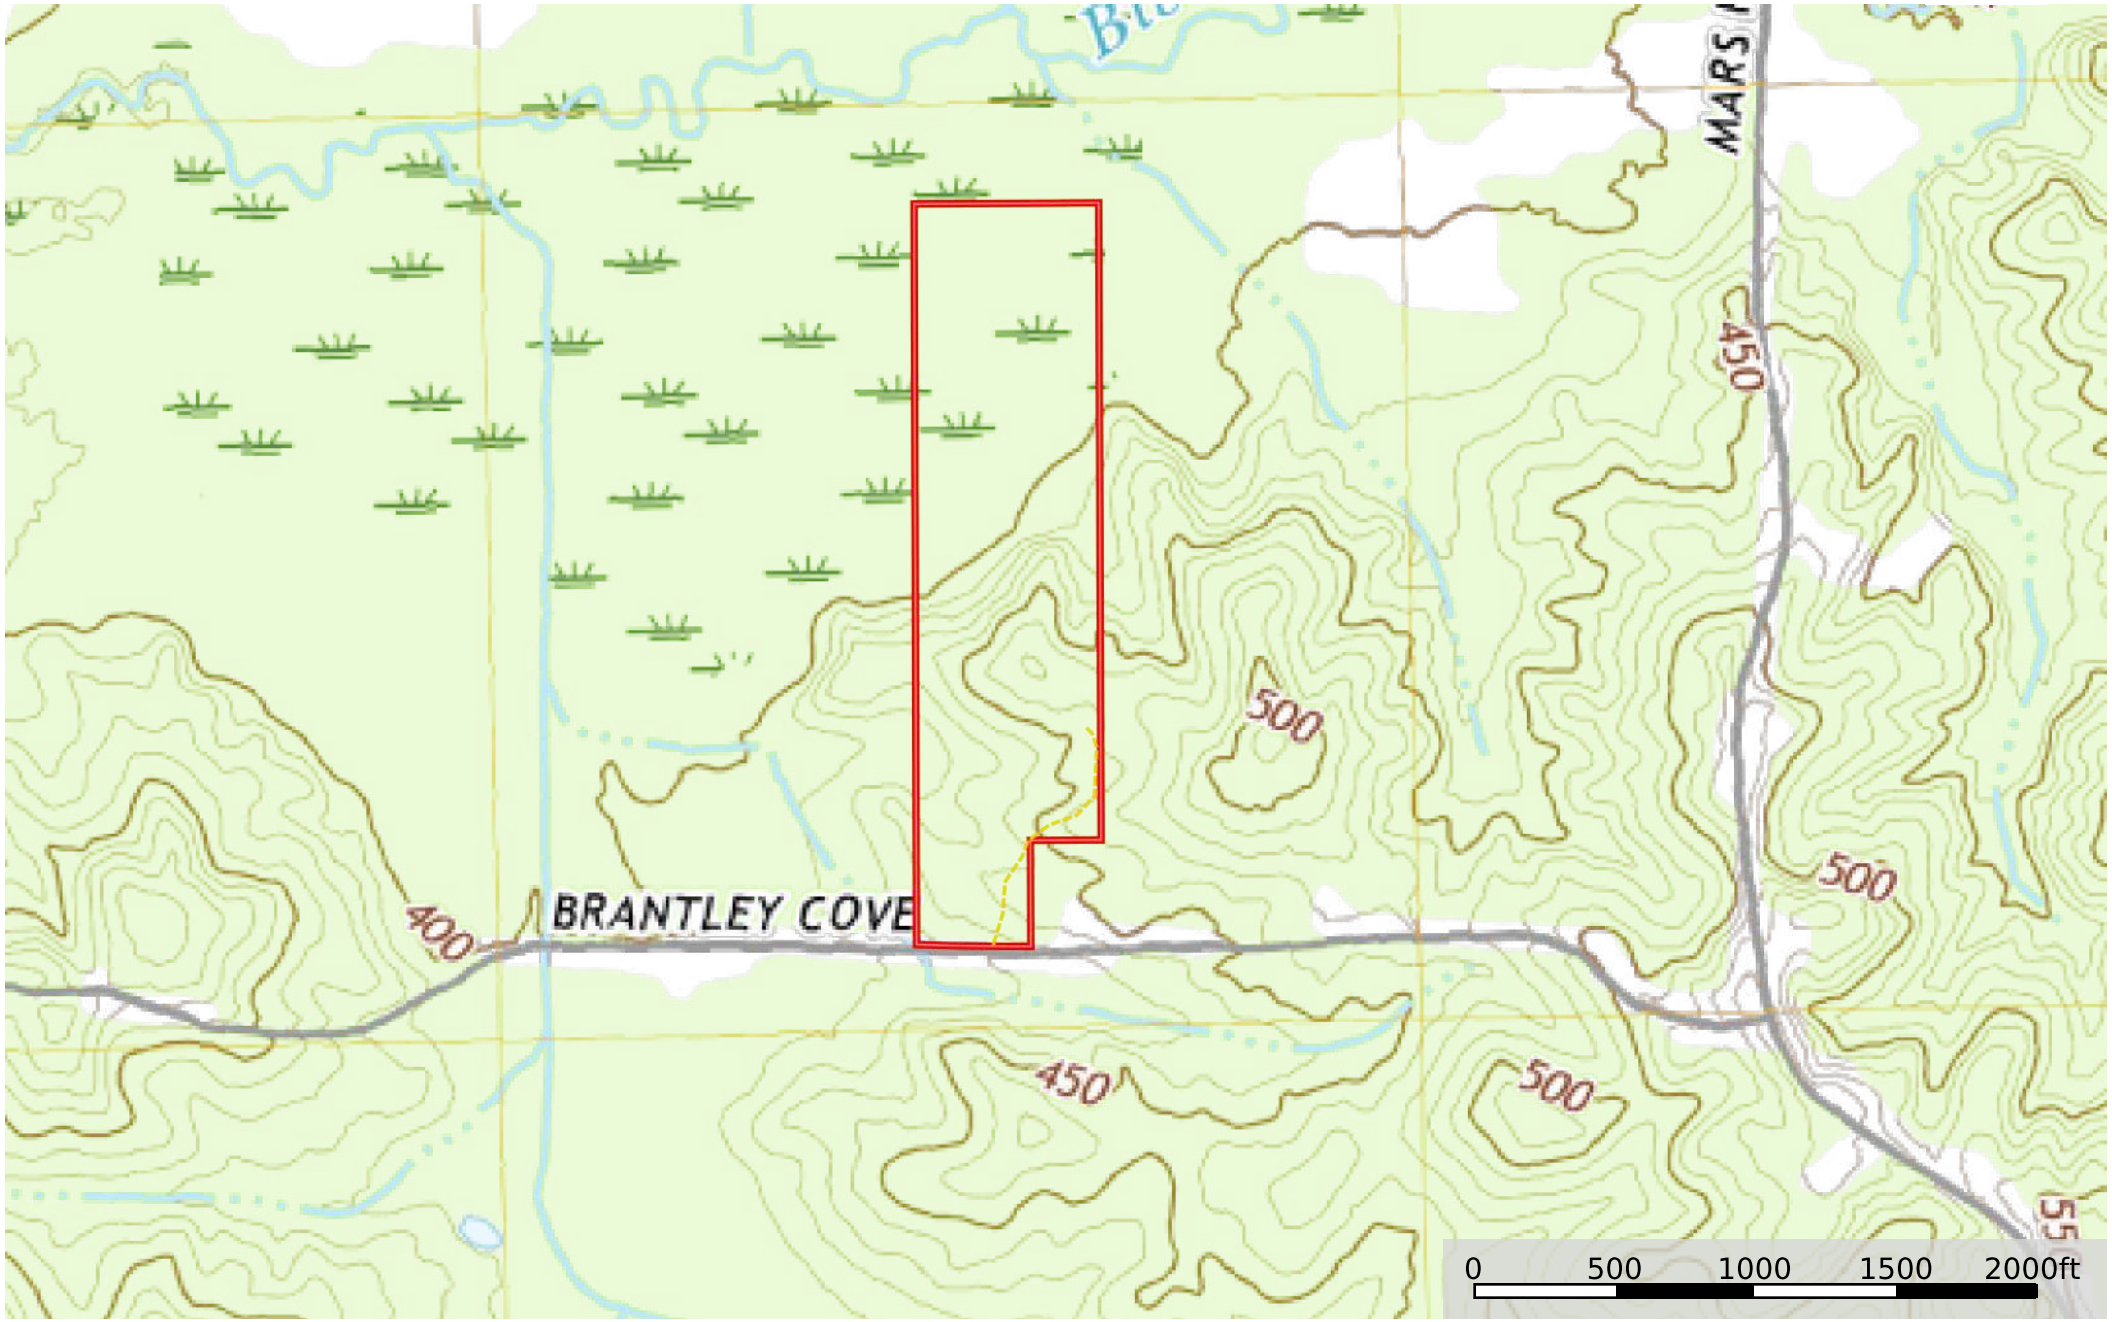

Leake 38 Brantley Cove

Leake County, Mississippi, 38 AC +/-

--- Road / Trail □ Boundary

Leake 38 Brantley Cove
Leake County, Mississippi, 38 AC +/-

--- Road / Trail □ Boundary

Leake 38 Brantley Cove

Leake County, Mississippi, 38 AC +/-

- Road / Trail
- Boundary
- 100 Year Floodplain
- 500 Year Floodplain
- Floodway
- Special
- Unmapped/ Not Included

Leake 38 Brantley Cove

Leake County, Mississippi, 38 AC +/-

--- Road / Trail □ Boundary