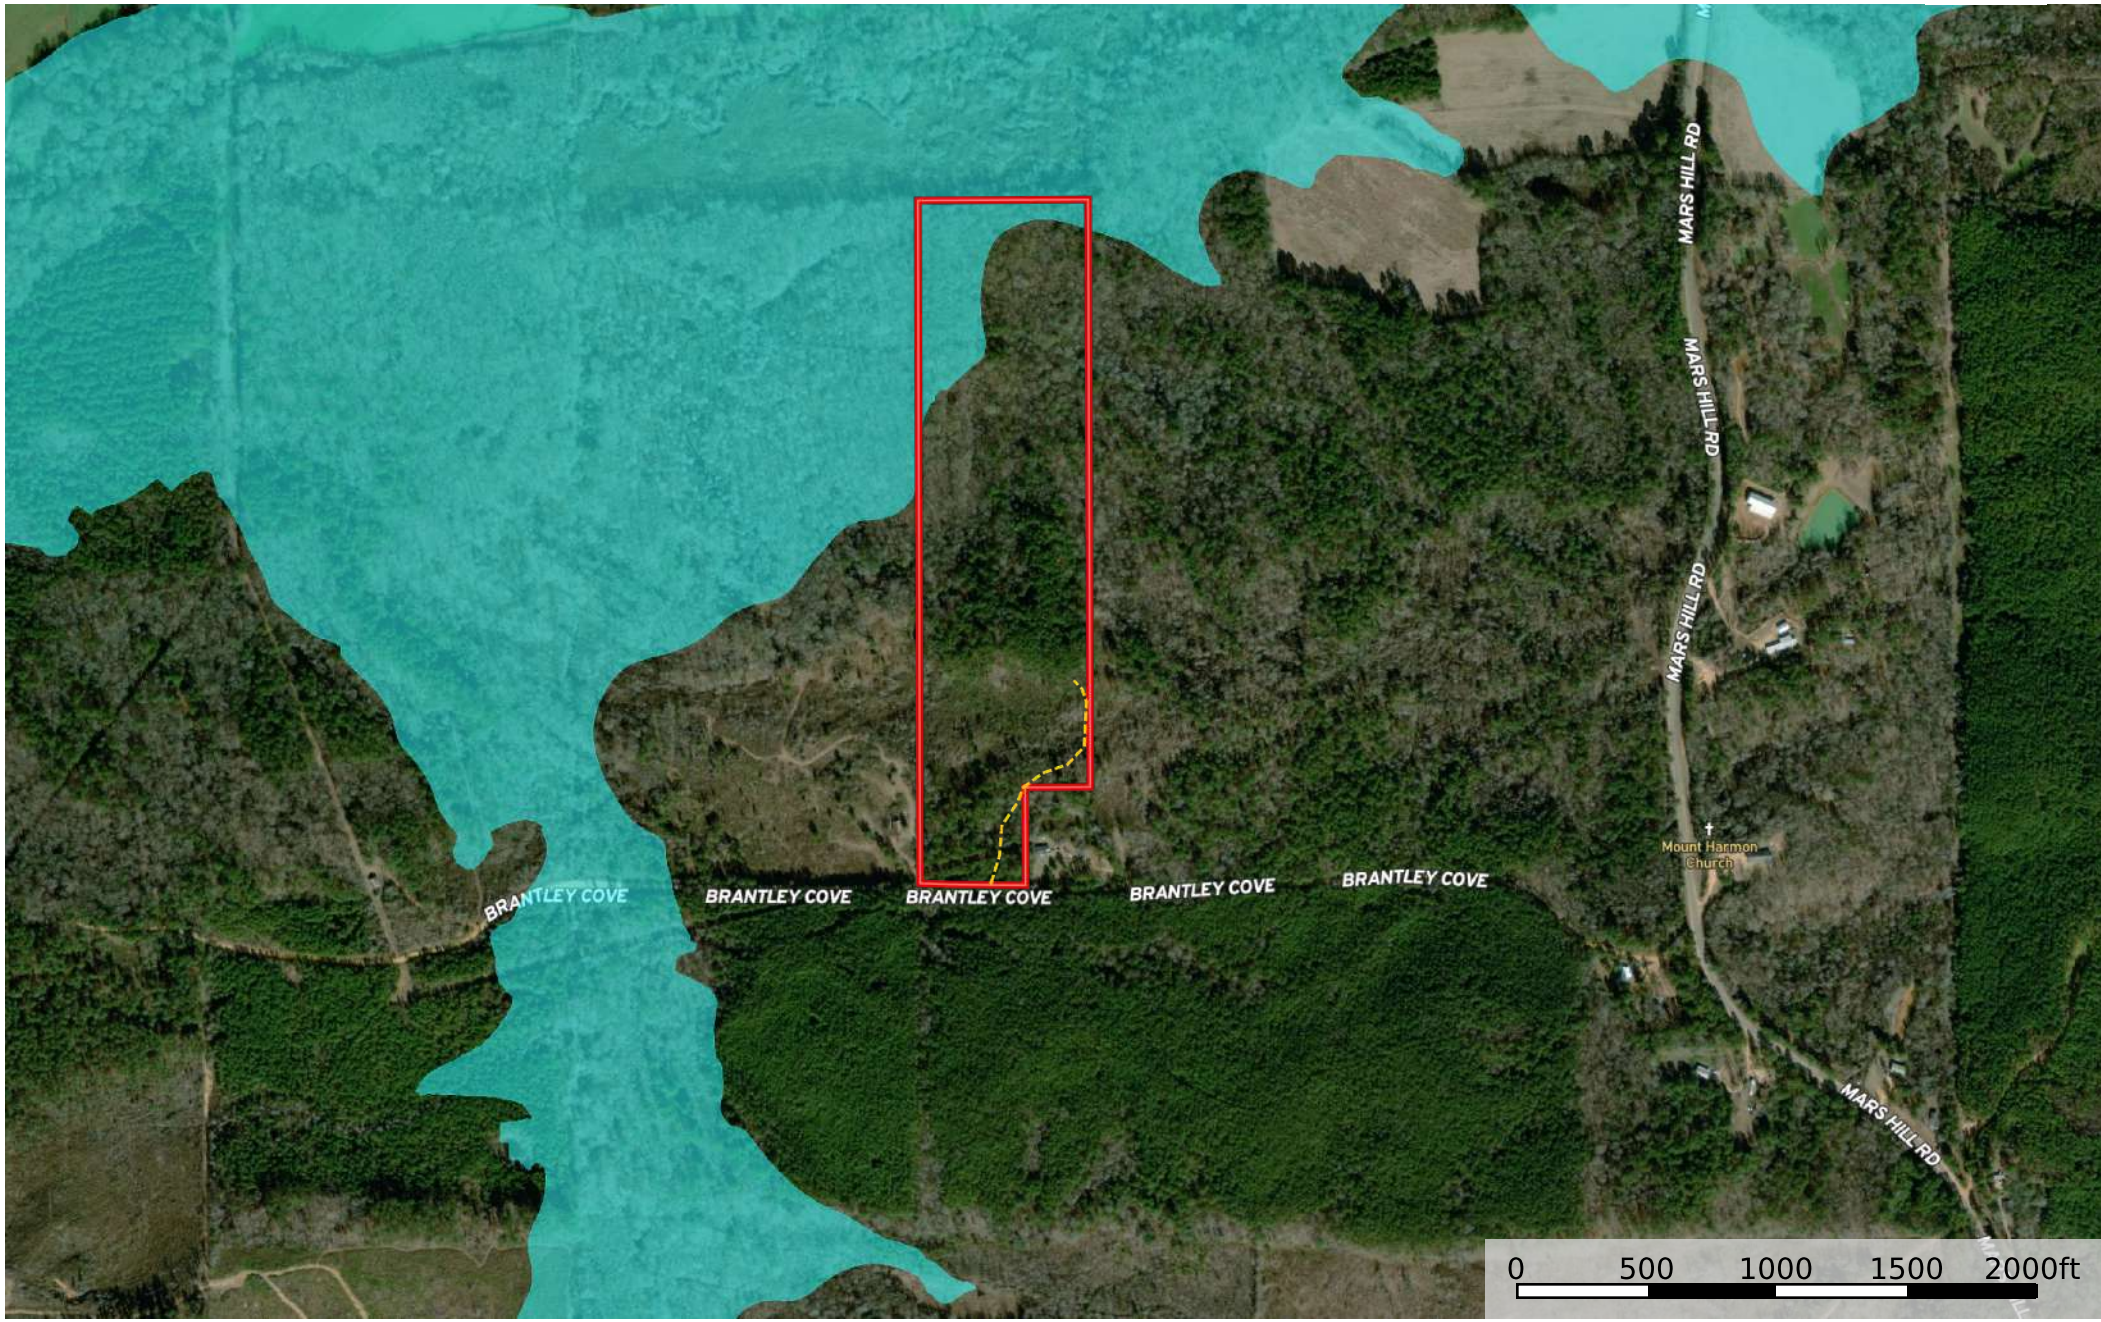

Leake 38 Brantley Cove

Leake County, Mississippi, 38 AC +/-

--- Road / Trail □ Boundary

Leake 38 Brantley Cove
Leake County, Mississippi, 38 AC +/-

--- Road / Trail □ Boundary

Leake 38 Brantley Cove

Leake County, Mississippi, 38 AC +/-

- Road / Trail
- Boundary
- 100 Year Floodplain
- 500 Year Floodplain
- Floodway
- Special
- Unmapped/ Not Included

Leake 38 Brantley Cove

Leake County, Mississippi, 38 AC +/-

--- Road / Trail □ Boundary