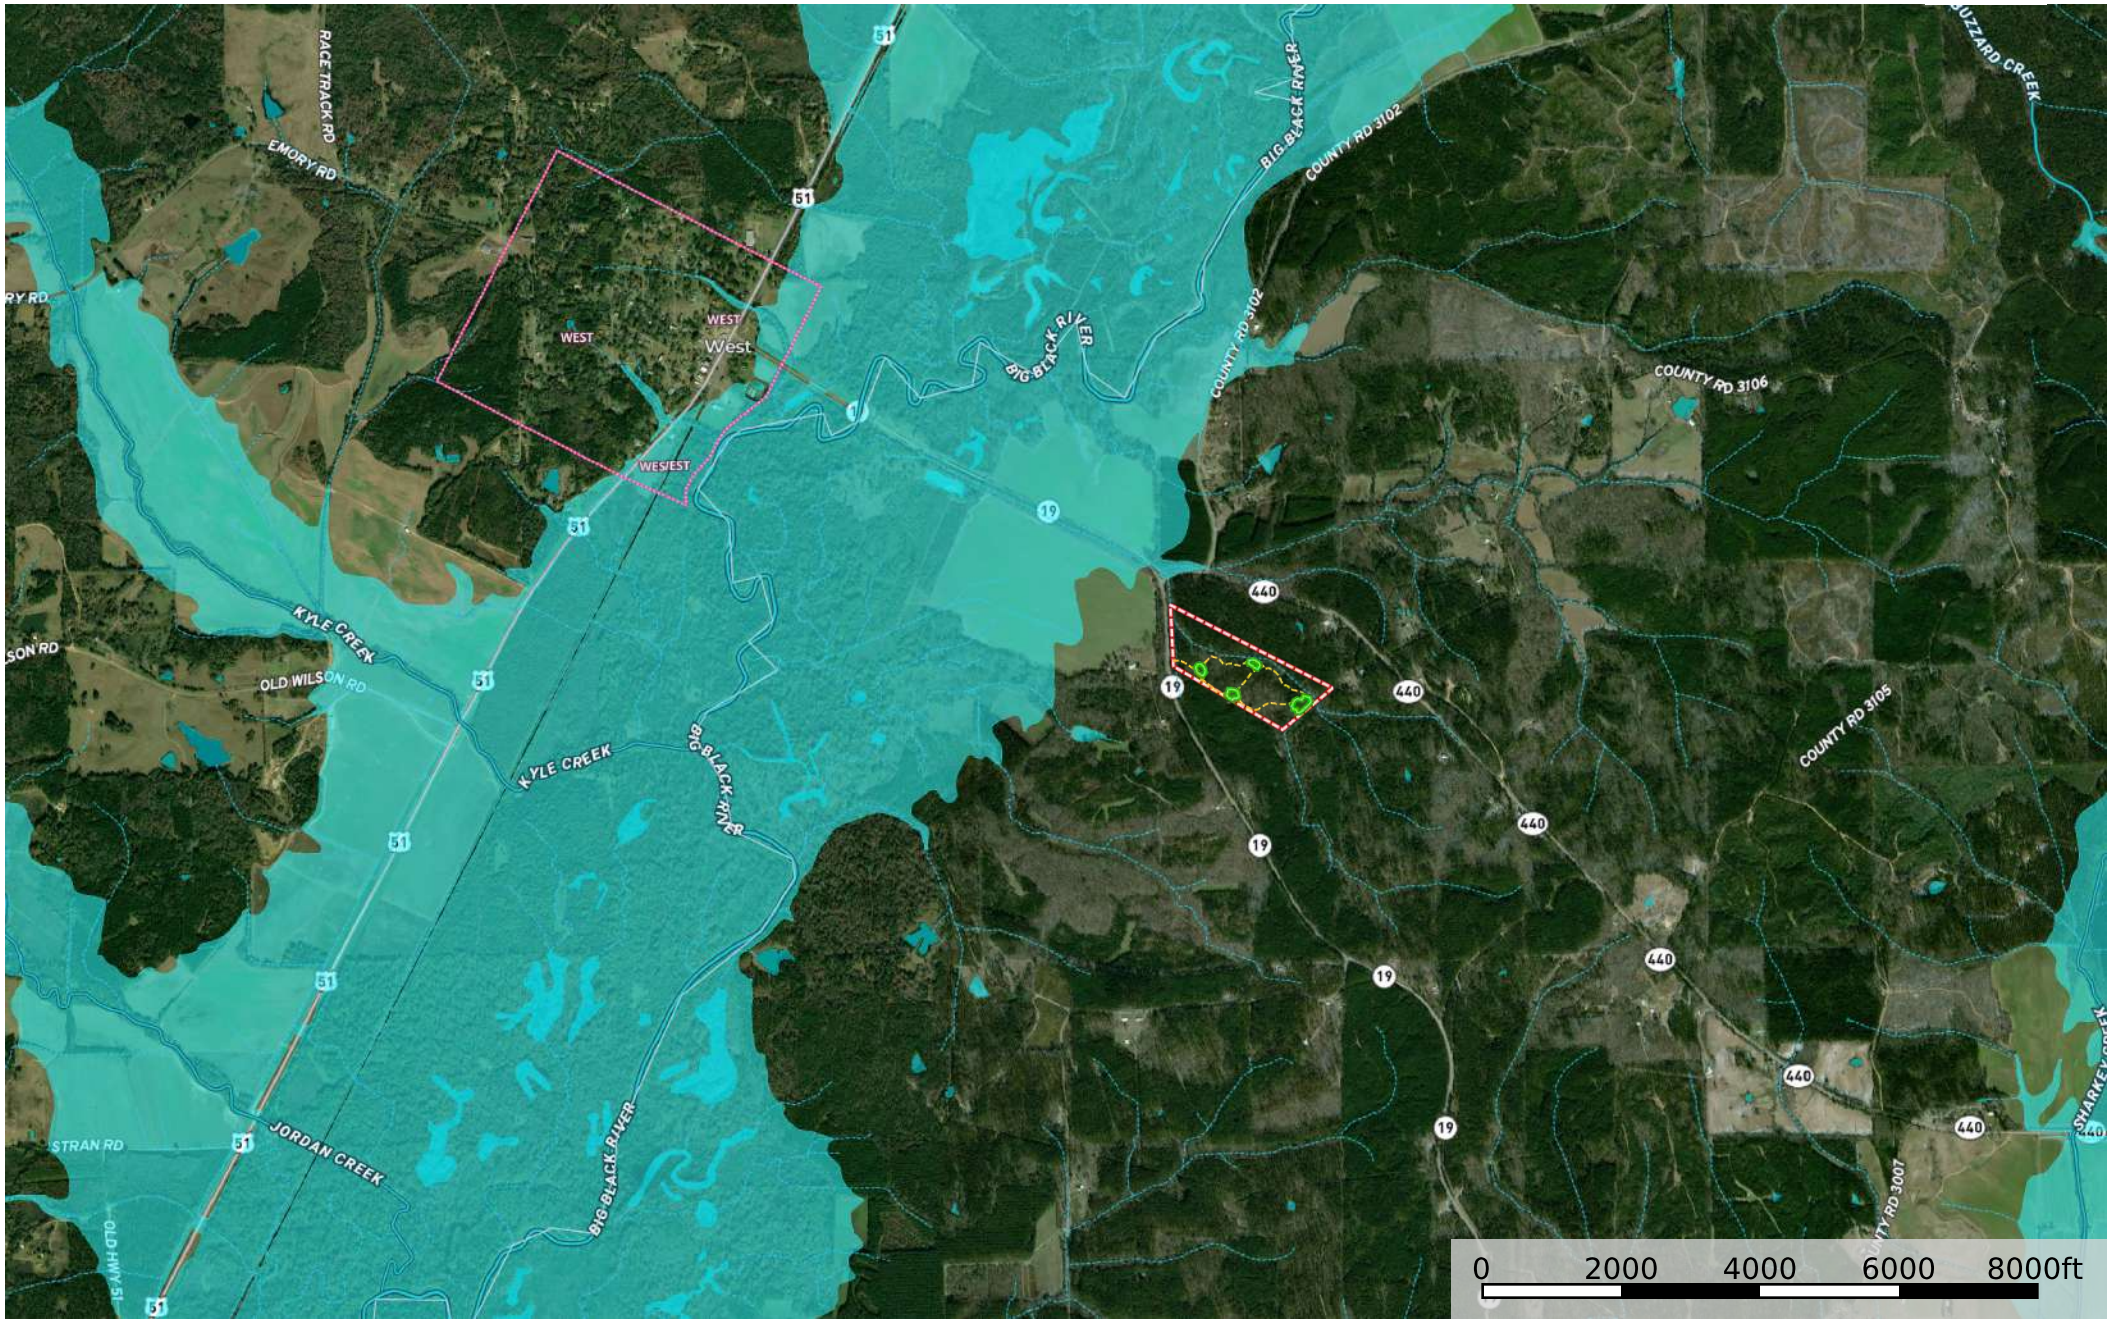

Attala 40 Hwy 19

Attala County, Mississippi, 40 AC +/-

- Road / Trail
- Food Plot
- Boundary

Attala 40 Hwy 19

Attala County, Mississippi, 40 AC +/-

--- Road / Trail □ Food Plot ▭ Boundary

Attala 40 Hwy 19
 Attala County, Mississippi, 40 AC +/-

- Road / Trail
- Food Plot
- Boundary
- 100 Year Floodplain
- 500 Year Floodplain
- Floodway
- Special
- Unmapped/ Not Included
- Stream, Intermittent
- River/Creek
- Water Body

Attala 40 Hwy 19

Attala County, Mississippi, 40 AC +/-

- Road / Trail
- Food Plot
- ▭ Boundary