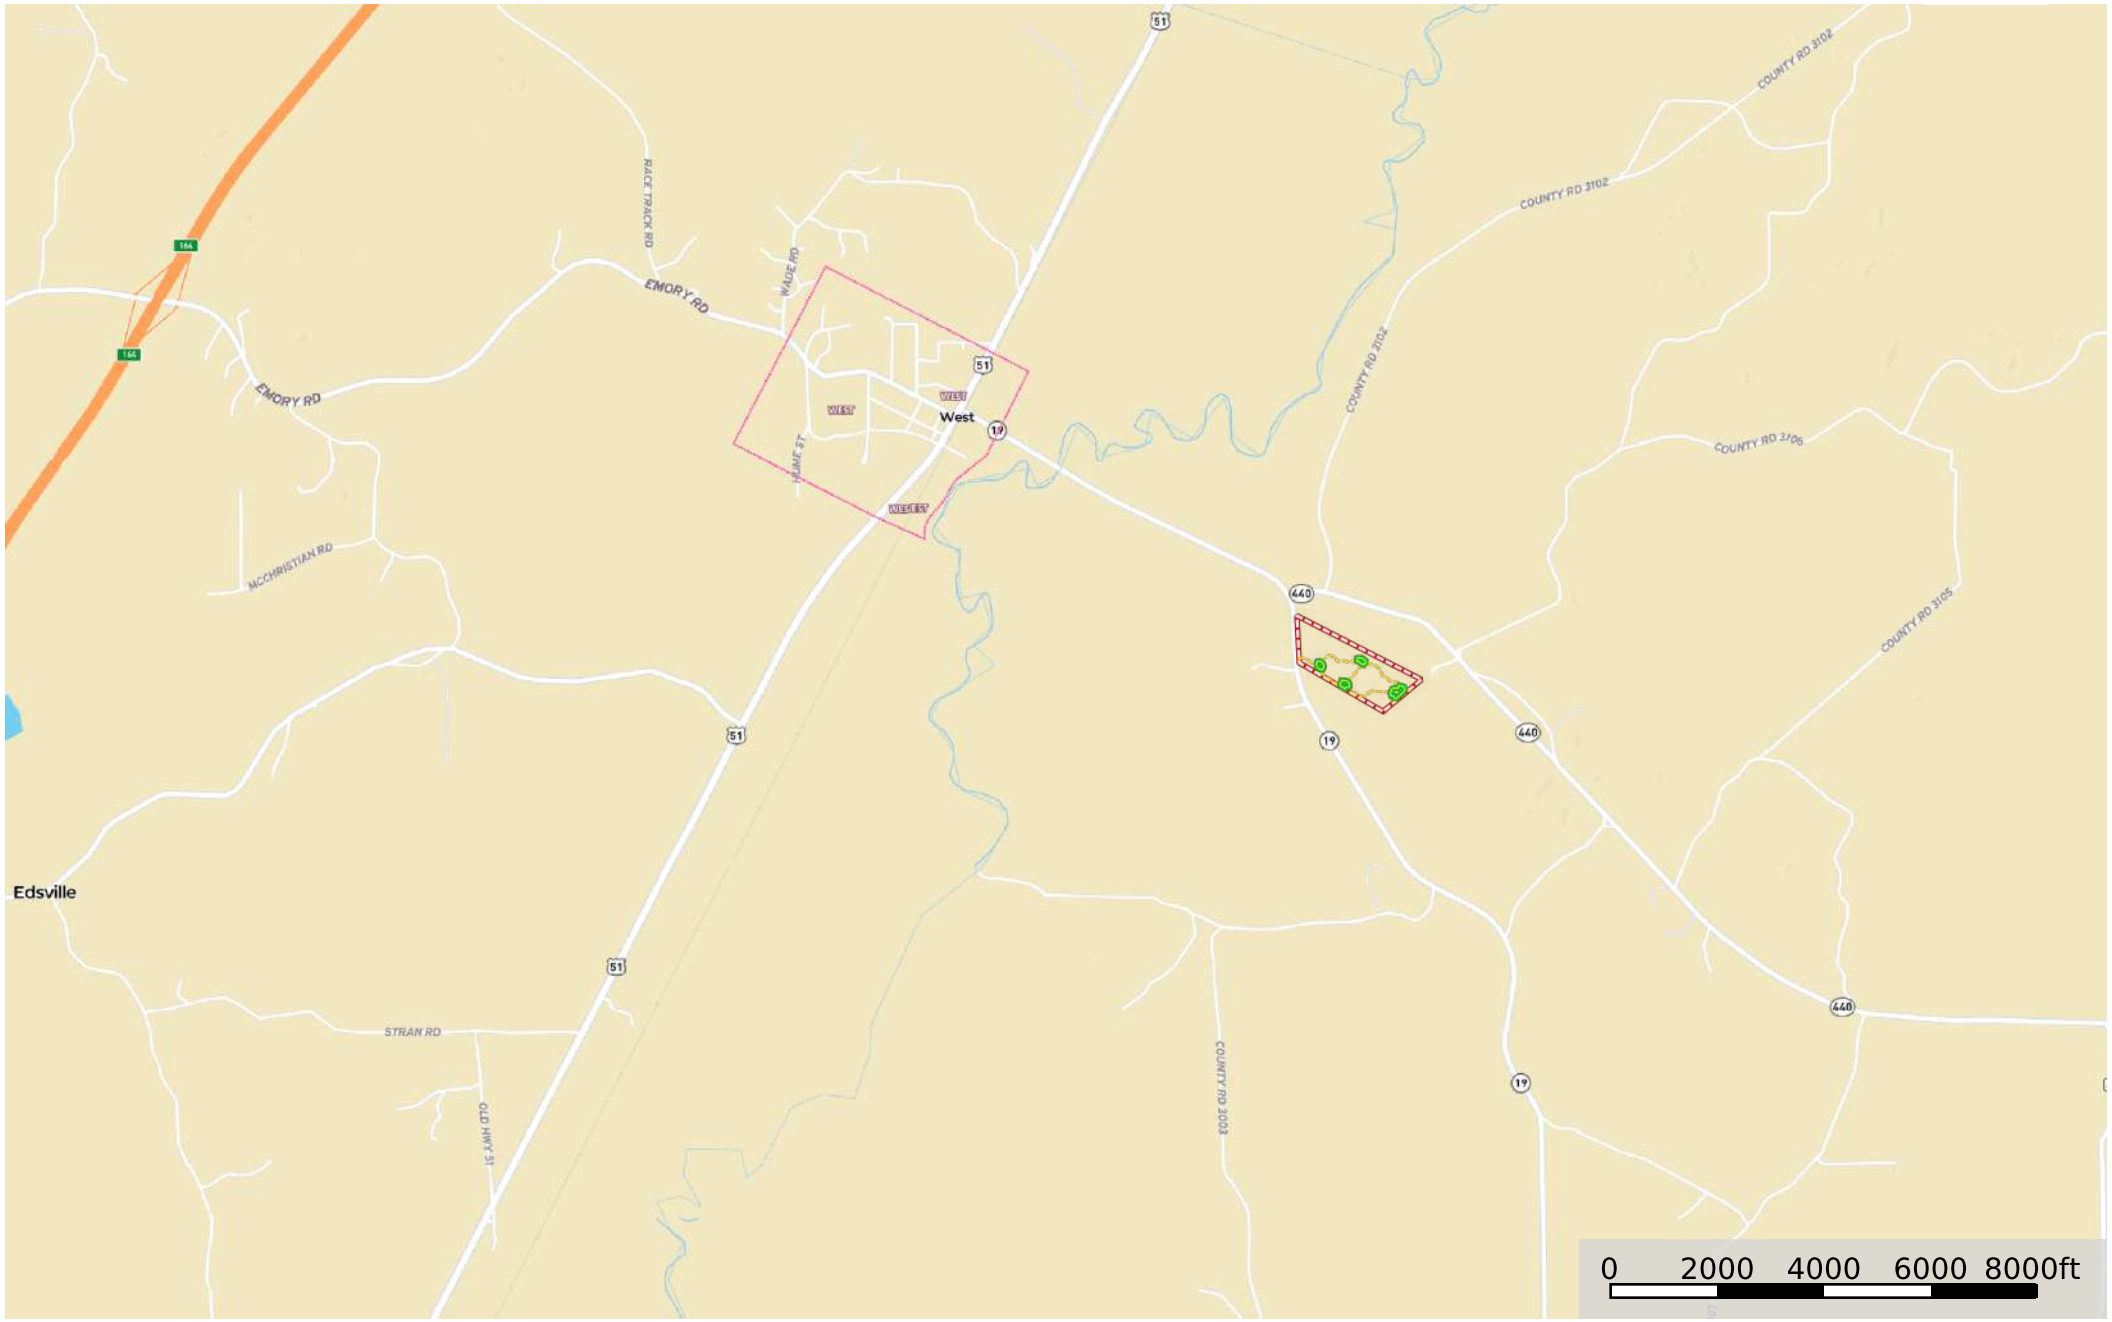

Attala 40 Hwy 19

Attala County, Mississippi, 40 AC +/-

- Road / Trail
- Food Plot
- Boundary

Attala 40 Hwy 19

Attala County, Mississippi, 40 AC +/-

--- Road / Trail □ Food Plot ▭ Boundary

Attala 40 Hwy 19
 Attala County, Mississippi, 40 AC +/-

- Road / Trail
- Food Plot
- Boundary
- 100 Year Floodplain
- 500 Year Floodplain
- Floodway
- Special
- Unmapped/ Not Included
- Stream, Intermittent
- River/Creek
- Water Body

Attala 40 Hwy 19

Attala County, Mississippi, 40 AC +/-

- Road / Trail
- Food Plot
- ▭ Boundary