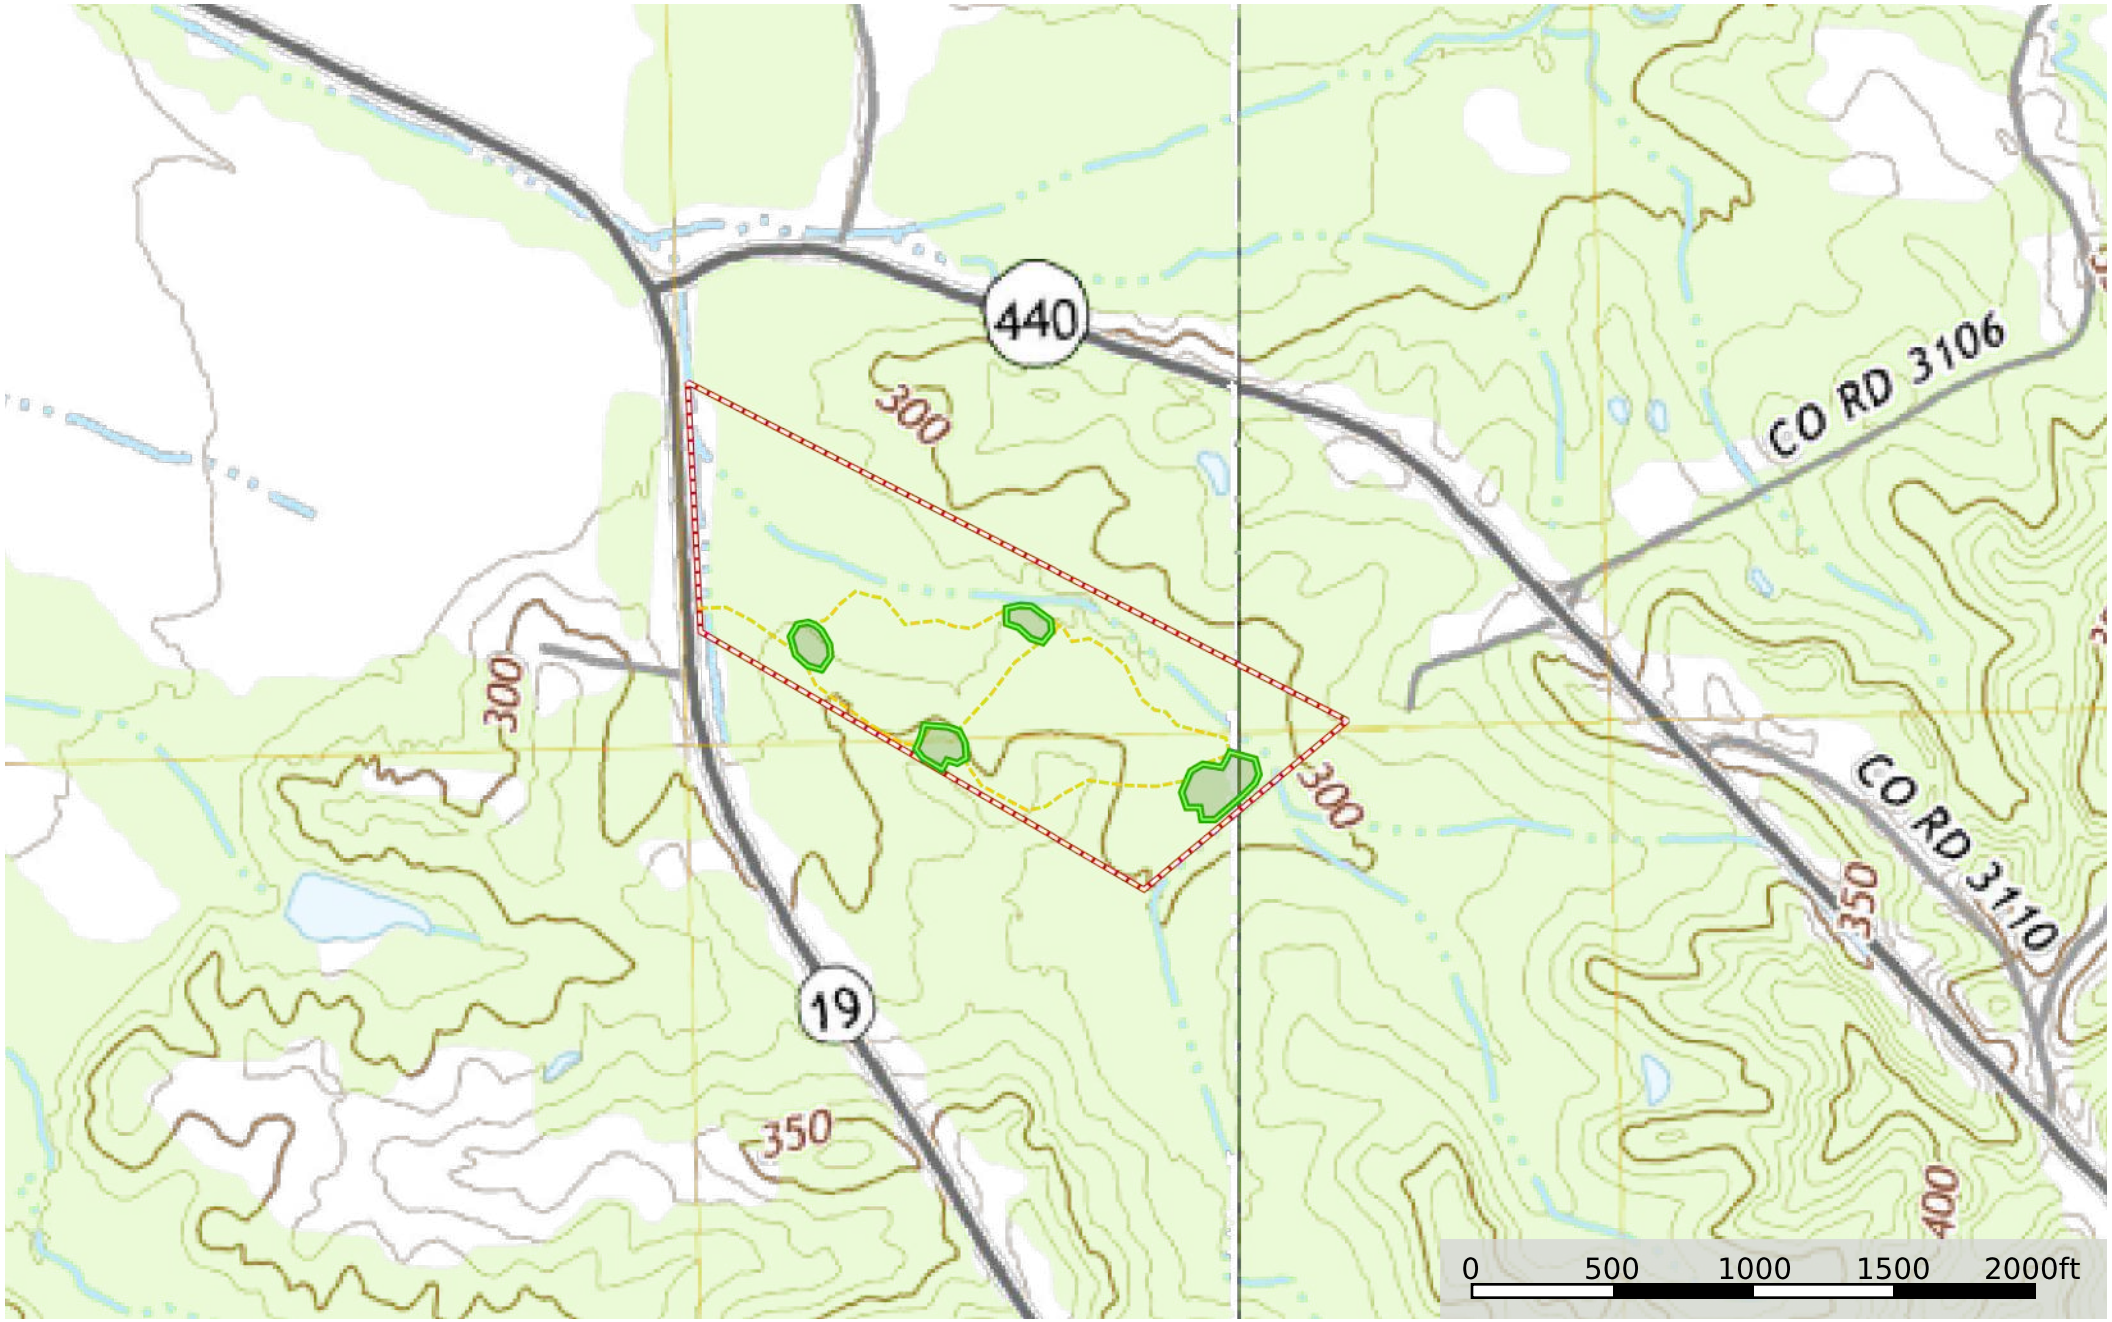

Attala 40 Hwy 19

Attala County, Mississippi, 40 AC +/-

- Road / Trail
- Food Plot
- Boundary

Attala 40 Hwy 19

Attala County, Mississippi, 40 AC +/-

--- Road / Trail □ Food Plot ▭ Boundary

Attala 40 Hwy 19
 Attala County, Mississippi, 40 AC +/-

- Road / Trail
- Food Plot
- Boundary
- 100 Year Floodplain
- 500 Year Floodplain
- Floodway
- Special
- Unmapped/ Not Included
- Stream, Intermittent
- River/Creek
- Water Body

Attala 40 Hwy 19

Attala County, Mississippi, 40 AC +/-

- Road / Trail
- Food Plot
- ▭ Boundary