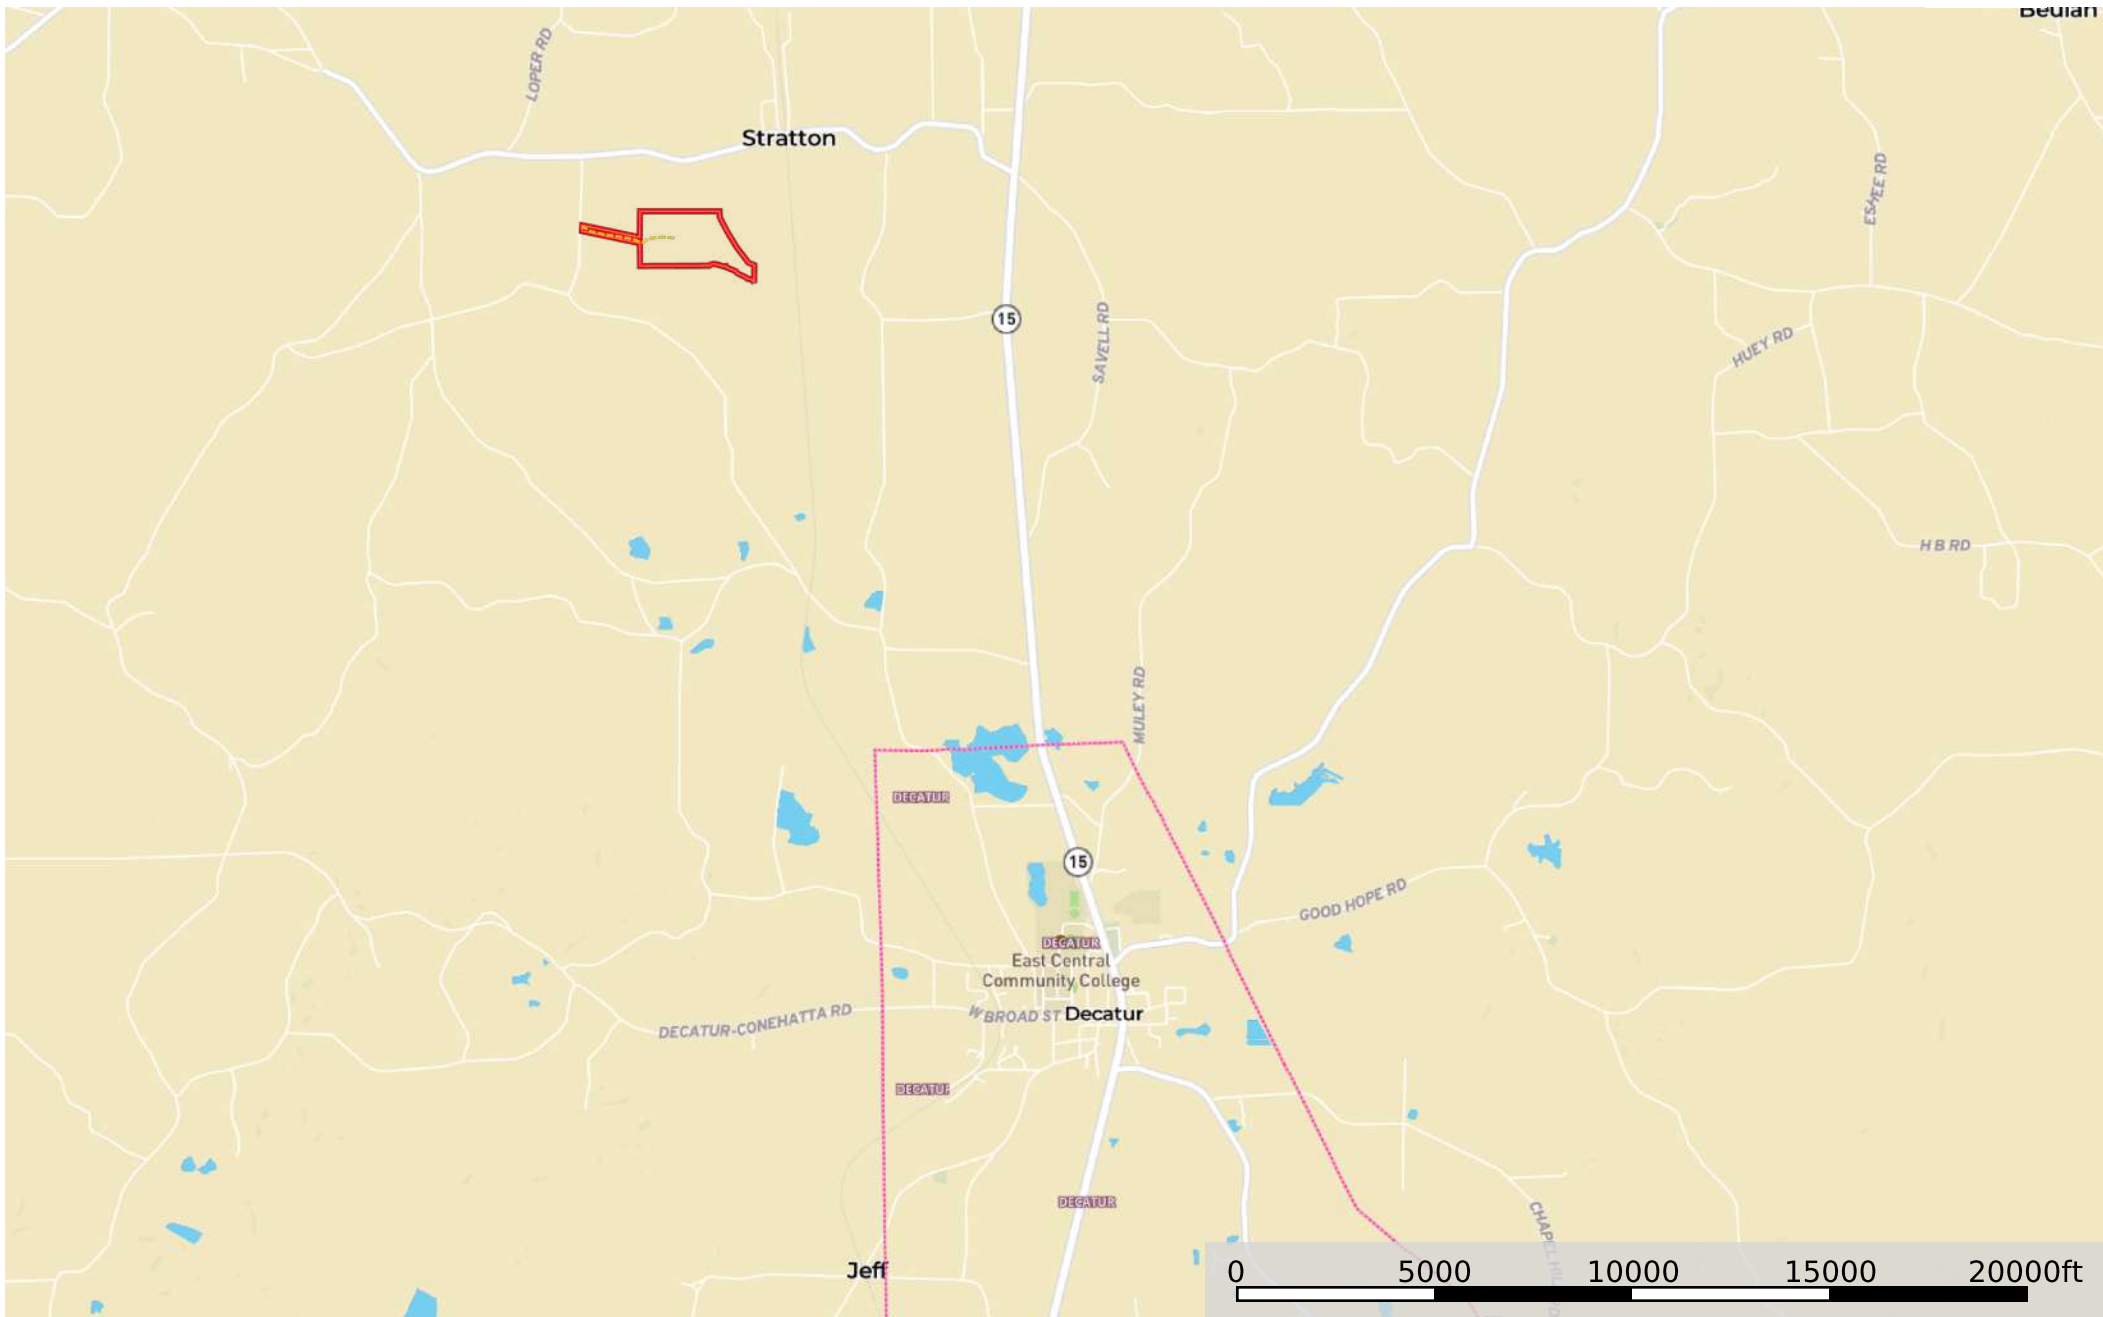

**Newton 81 Decatur Stratton Rd**  
Newton County, Mississippi, 81 AC +/-

--- Road / Trail    □ Boundary

**Newton 81 Decatur Stratton Rd**  
Newton County, Mississippi, 81 AC +/-

--- Road / Trail    □ Boundary

# Newton 81 Decatur Stratton Rd

Newton County, Mississippi, 81 AC +/-

--- Road / Trail    □ Boundary