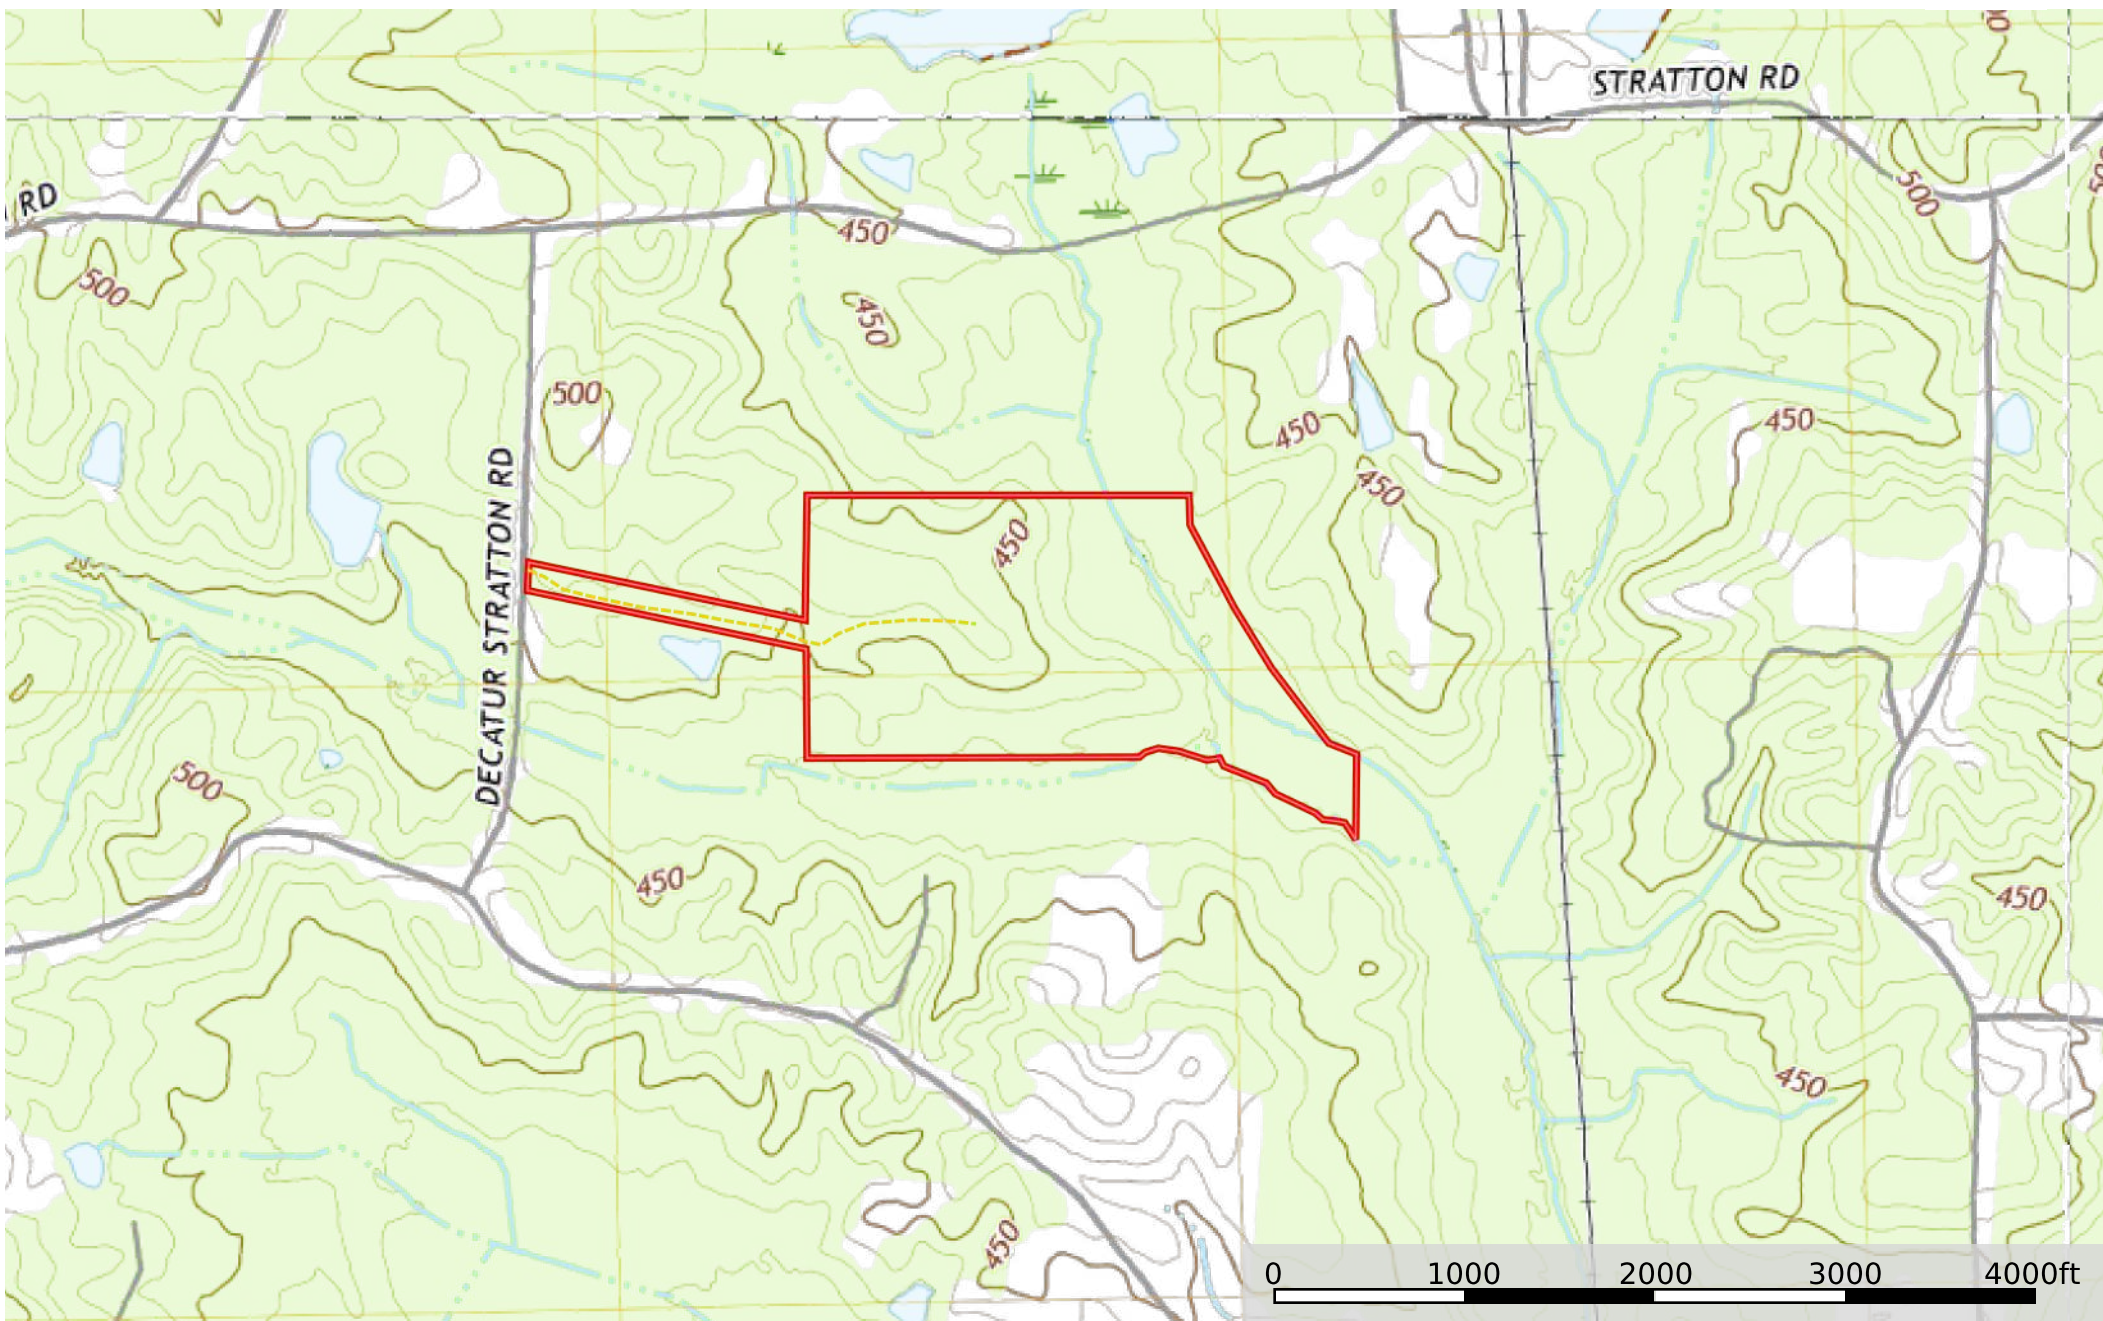

**Newton 81 Decatur Stratton Rd**  
Newton County, Mississippi, 81 AC +/-

--- Road / Trail    □ Boundary

**Newton 81 Decatur Stratton Rd**  
Newton County, Mississippi, 81 AC +/-

--- Road / Trail    □ Boundary

# Newton 81 Decatur Stratton Rd

Newton County, Mississippi, 81 AC +/-

--- Road / Trail    □ Boundary