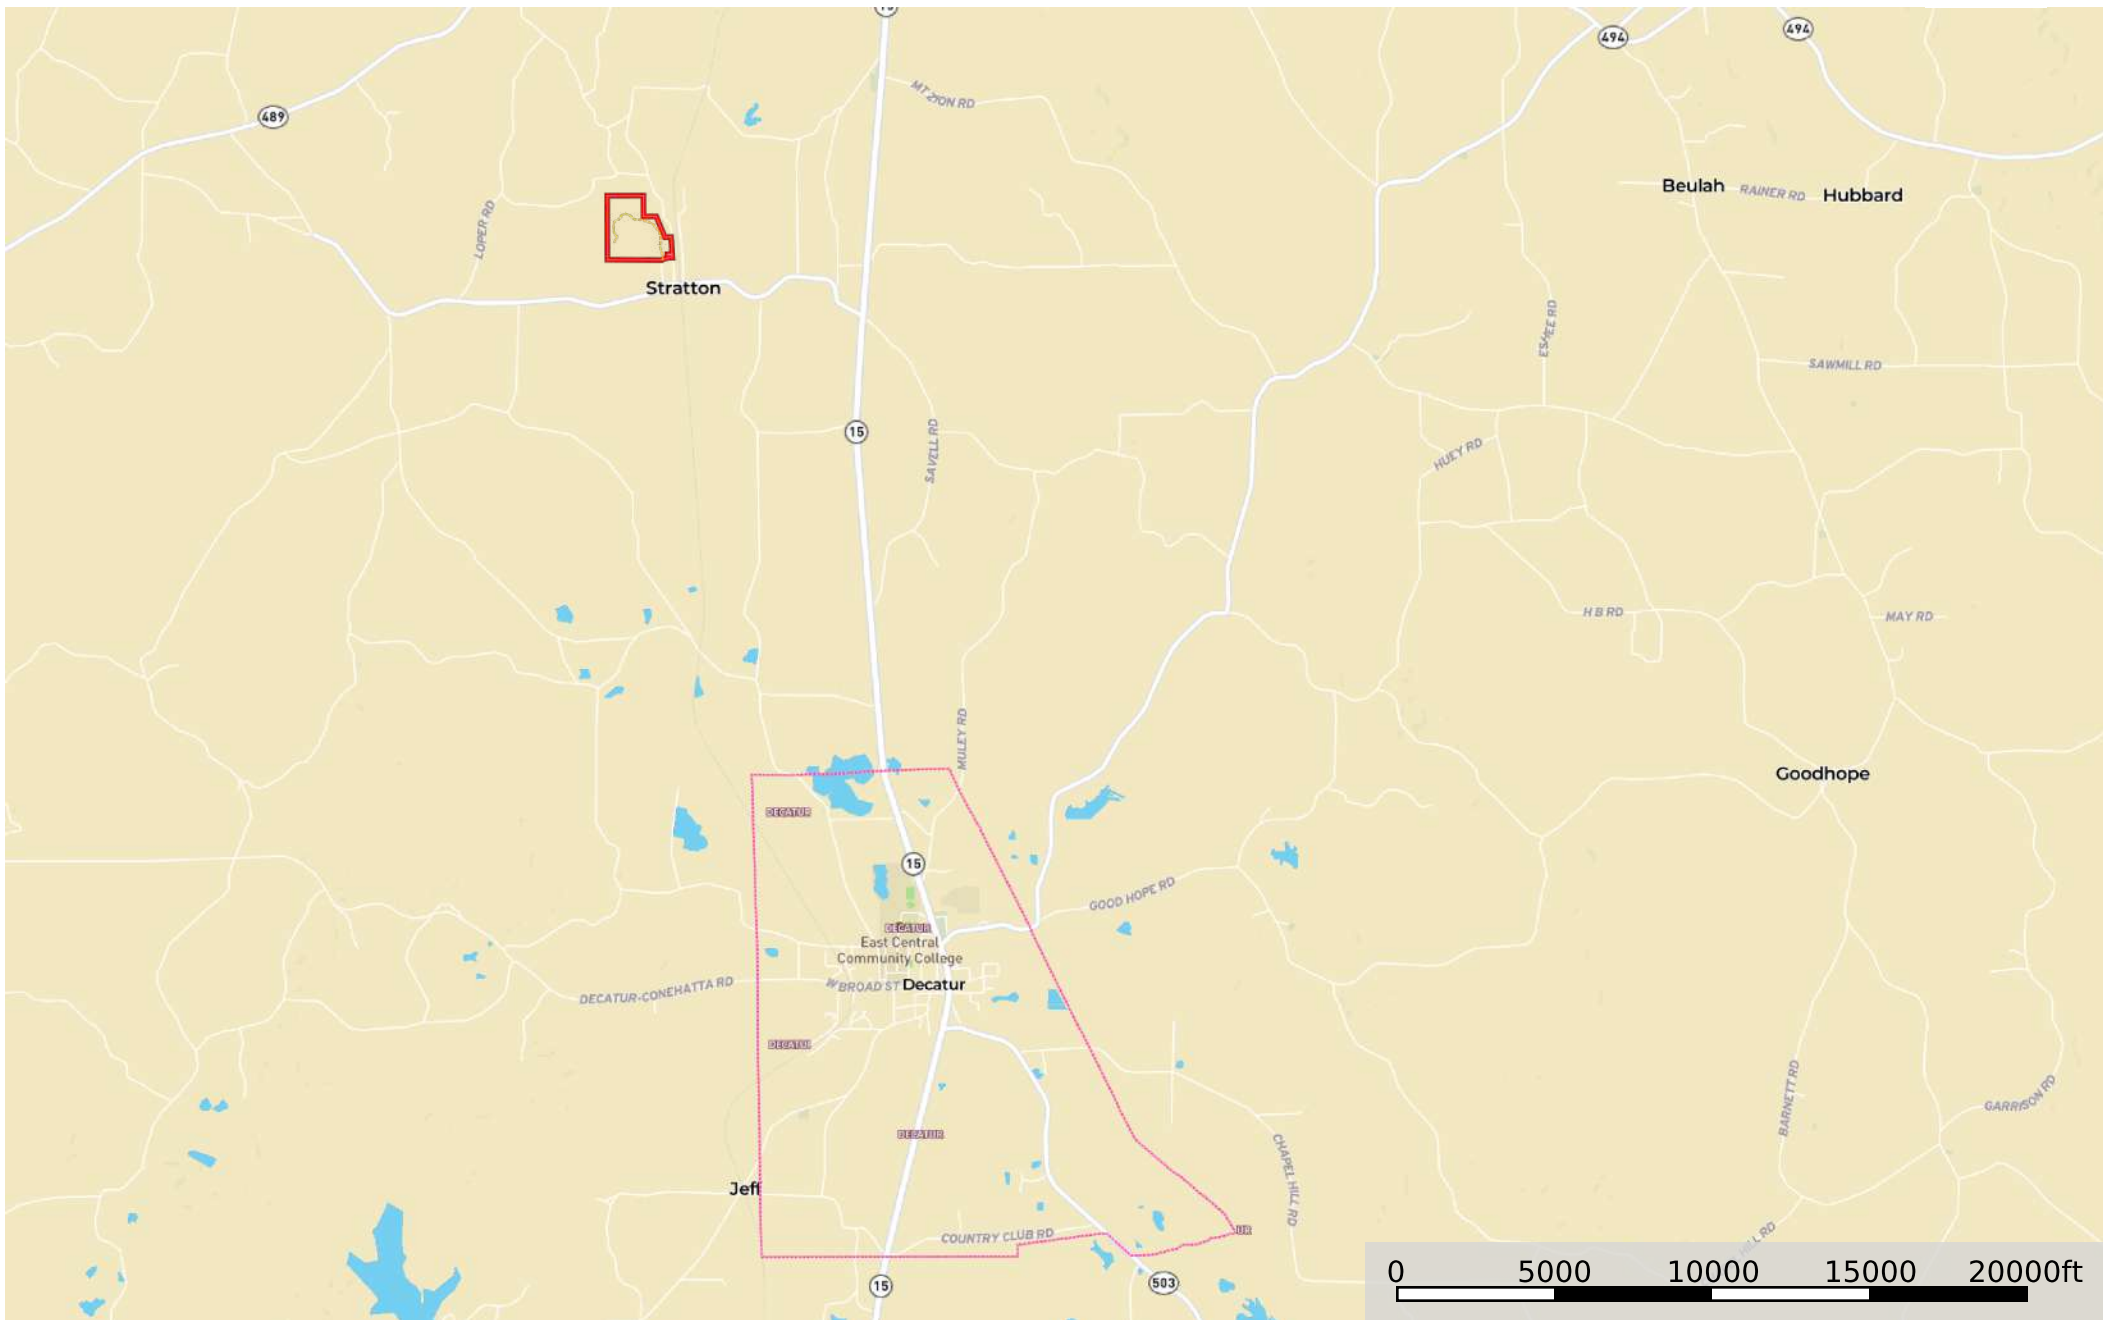

# Newton 76 Floyd Rowzee Rd

Newton County, Mississippi, 76 AC +/-

--- Road / Trail    □ Boundary

**Newton 76 Floyd Rowzee Rd**  
Newton County, Mississippi, 76 AC +/-

--- Road / Trail    □ Boundary

# Newton 76 Floyd Rowzee Rd

Newton County, Mississippi, 76 AC +/-

--- Road / Trail    □ Boundary