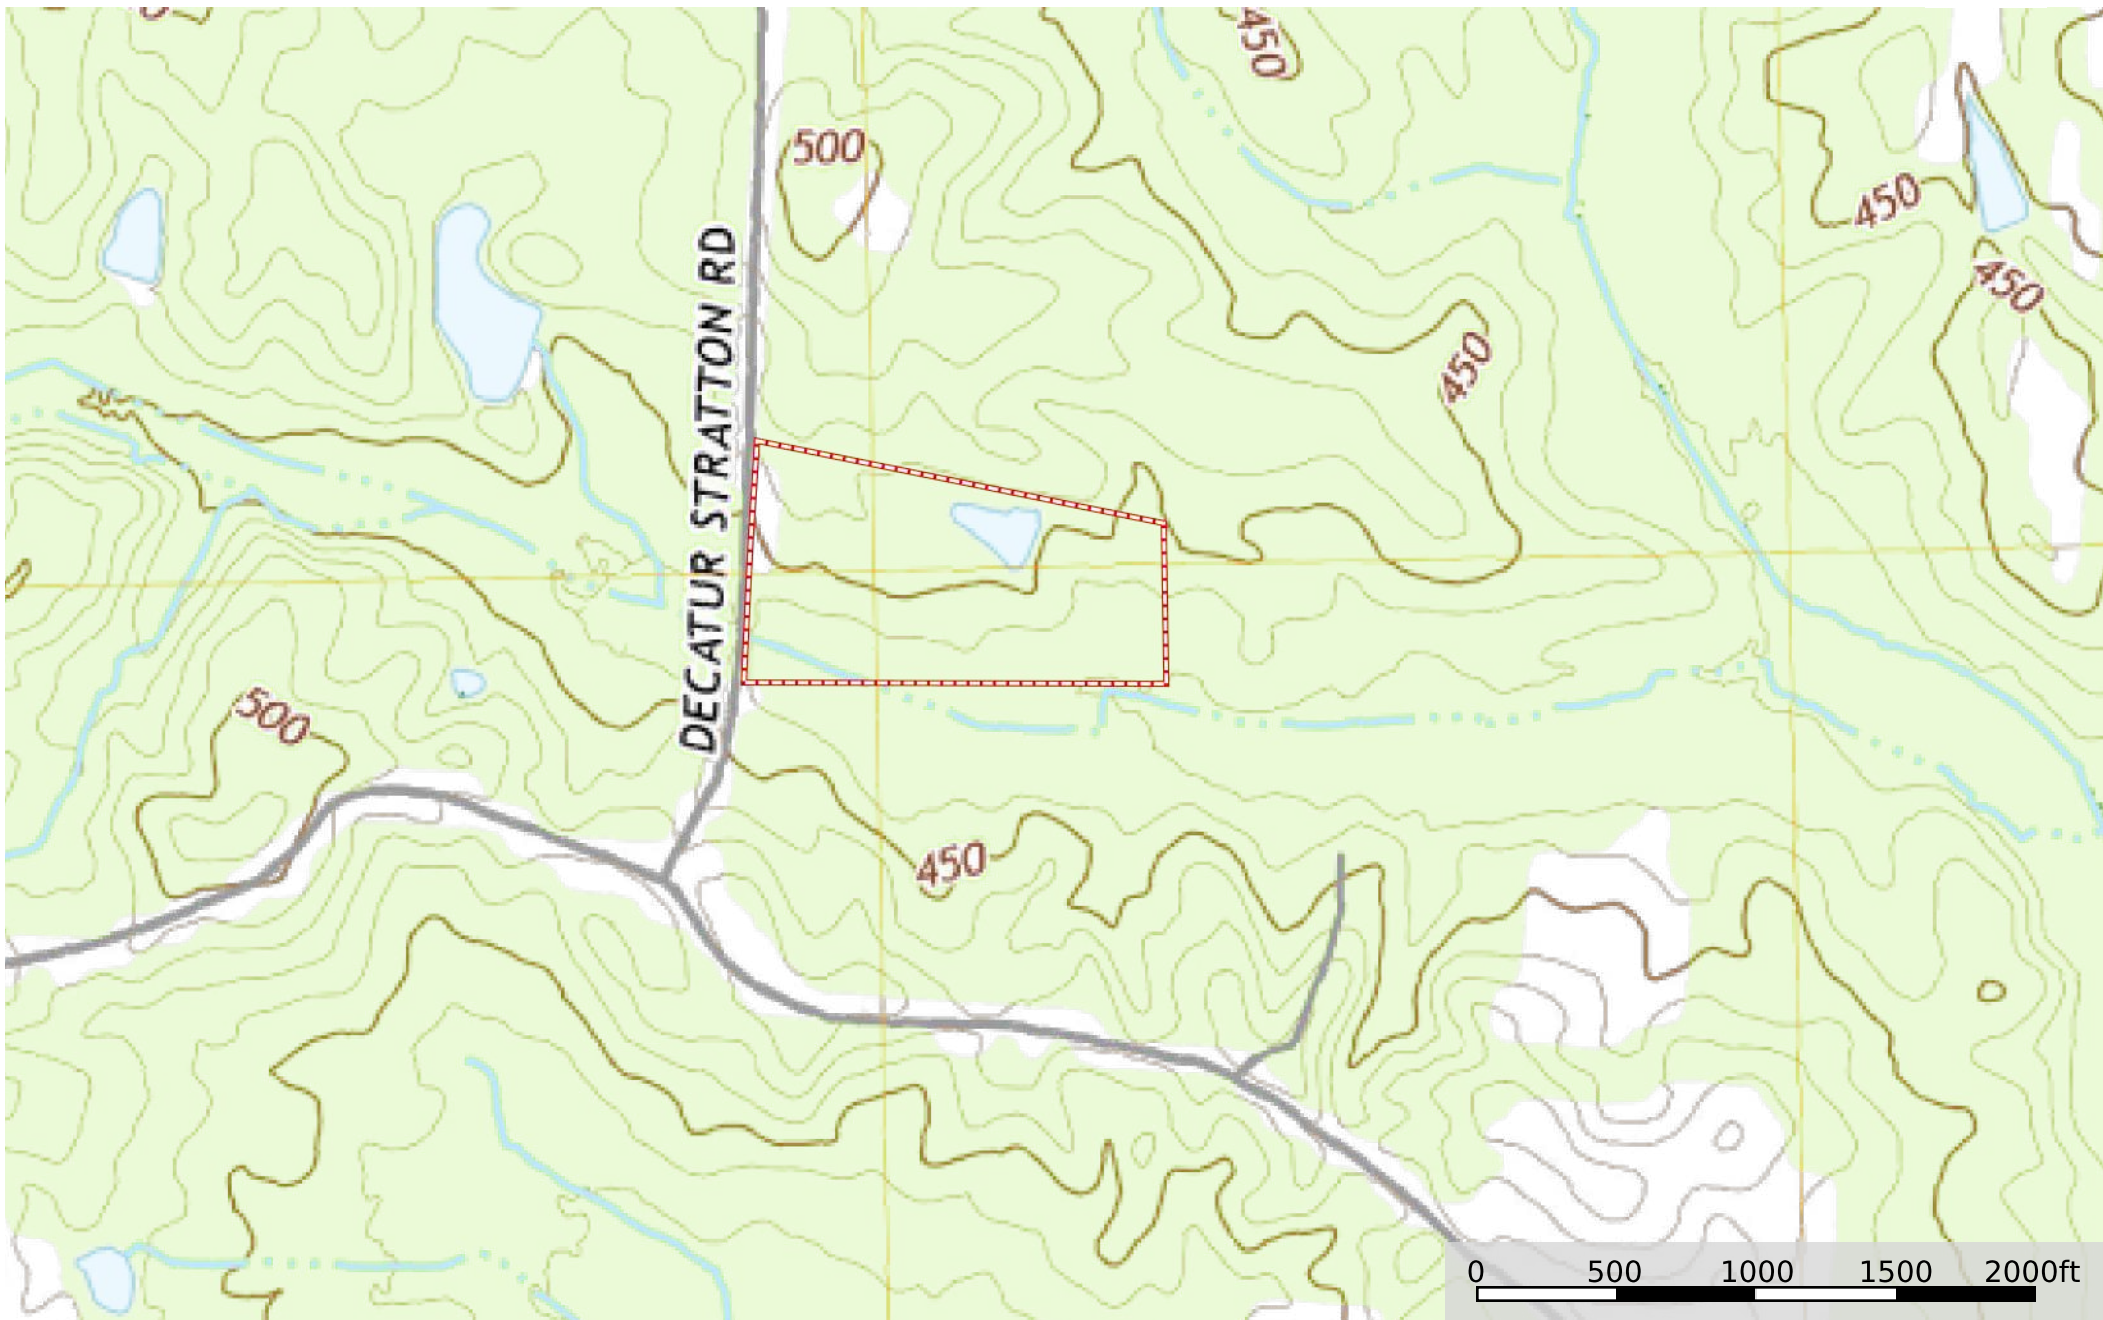

Newton 25 Decatur Stratton Rd

Newton County, Mississippi, 25 AC +/-

 Boundary

Newton 25 Decatur Stratton Rd
Newton County, Mississippi, 25 AC +/-

 Boundary

Newton 25 Decatur Stratton Rd

Newton County, Mississippi, 25 AC +/-

 Boundary