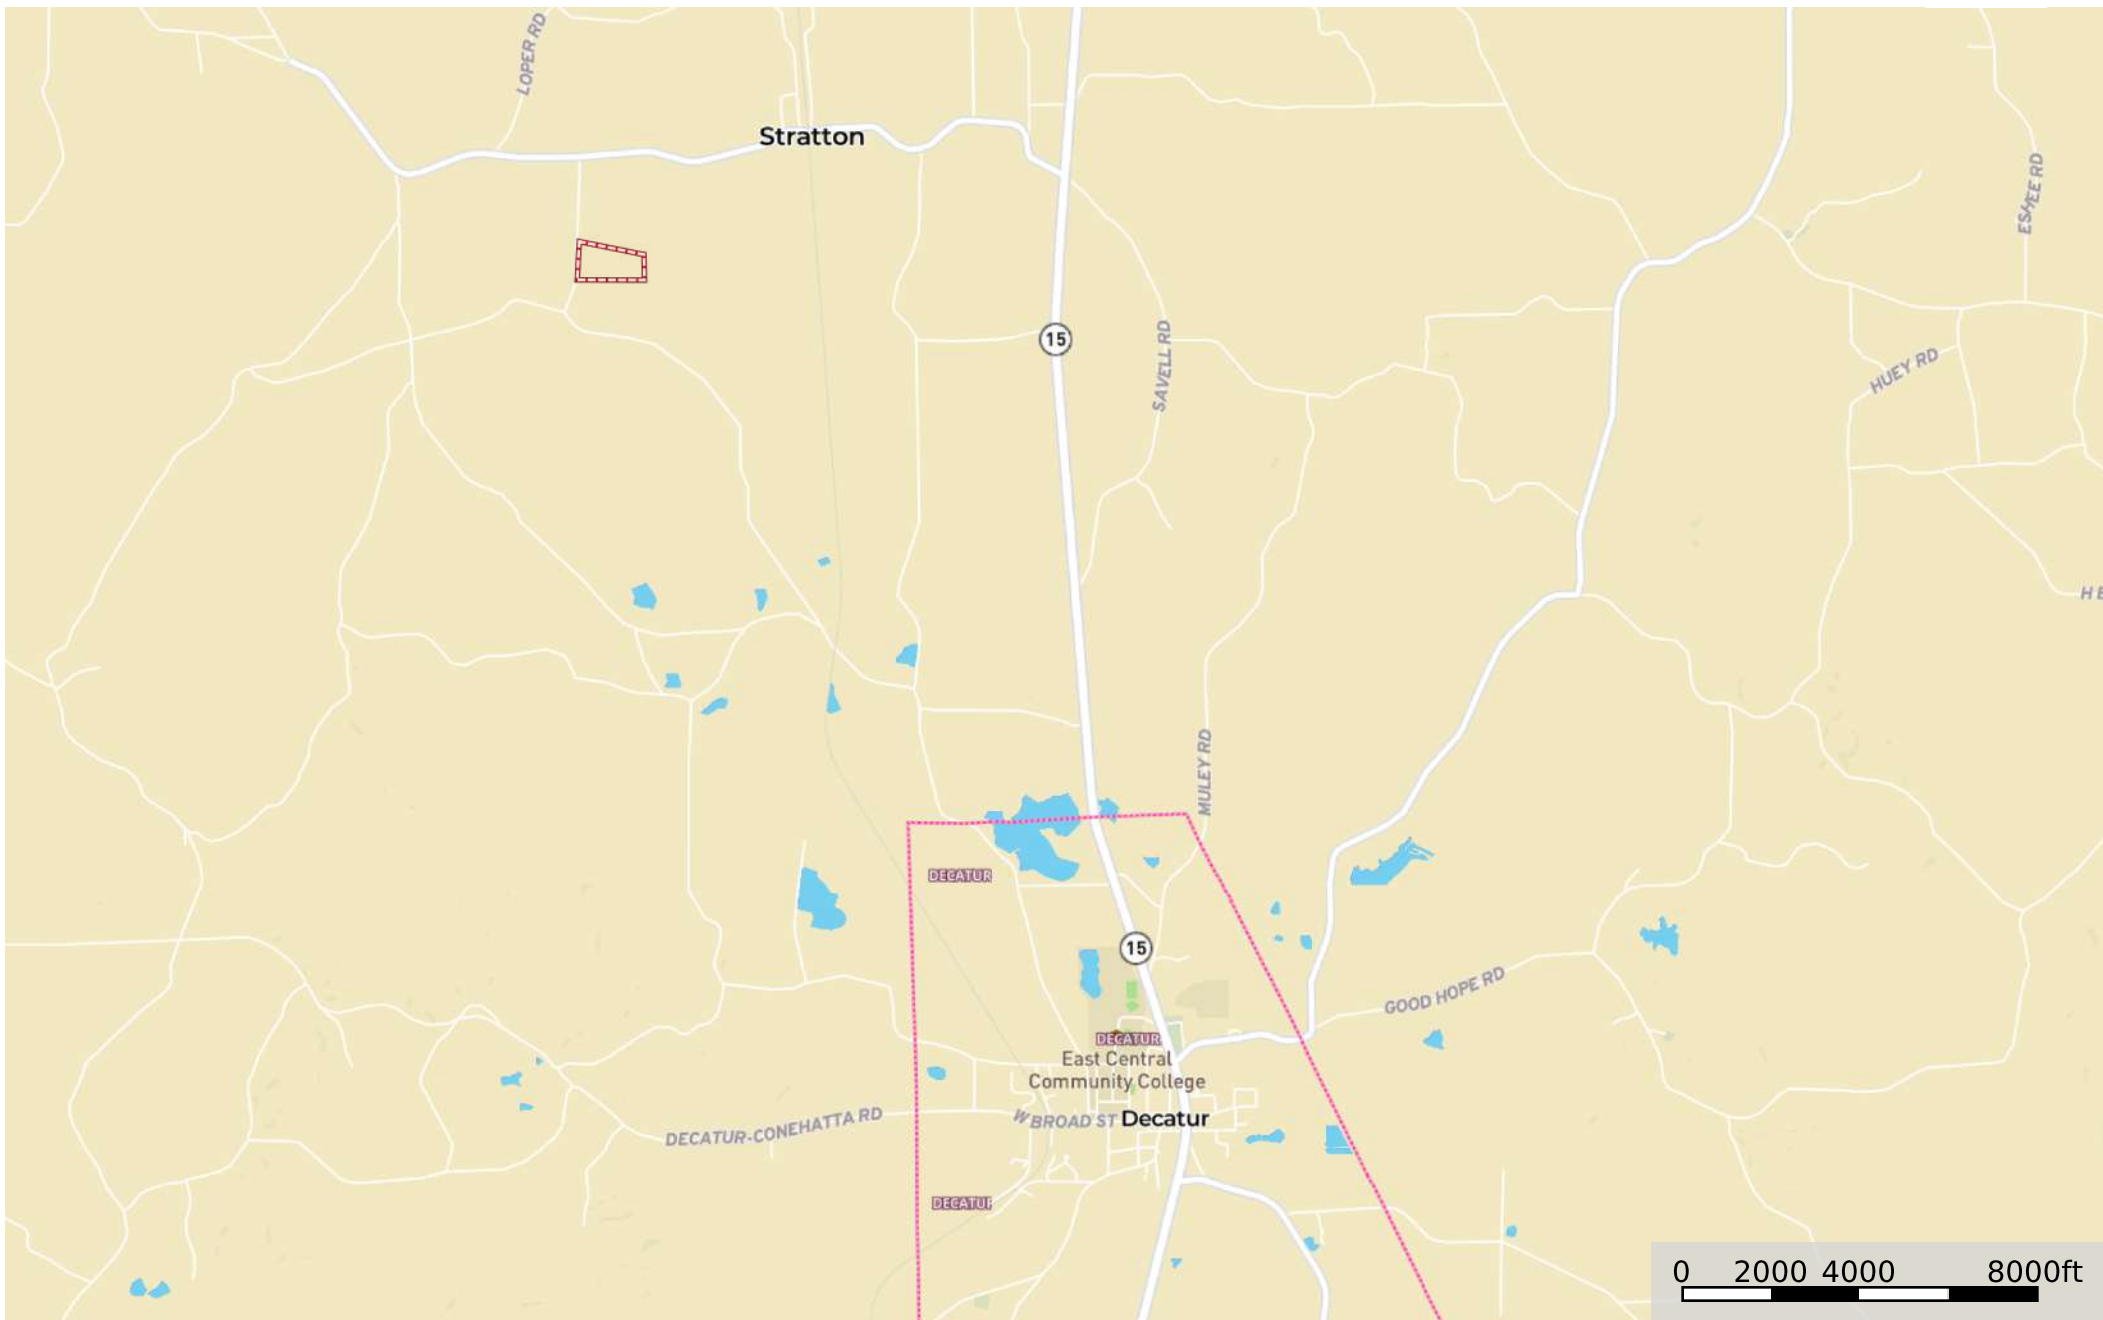

Newton 25 Decatur Stratton Rd

Newton County, Mississippi, 25 AC +/-

 Boundary

Newton 25 Decatur Stratton Rd
Newton County, Mississippi, 25 AC +/-

 Boundary

Newton 25 Decatur Stratton Rd

Newton County, Mississippi, 25 AC +/-

 Boundary