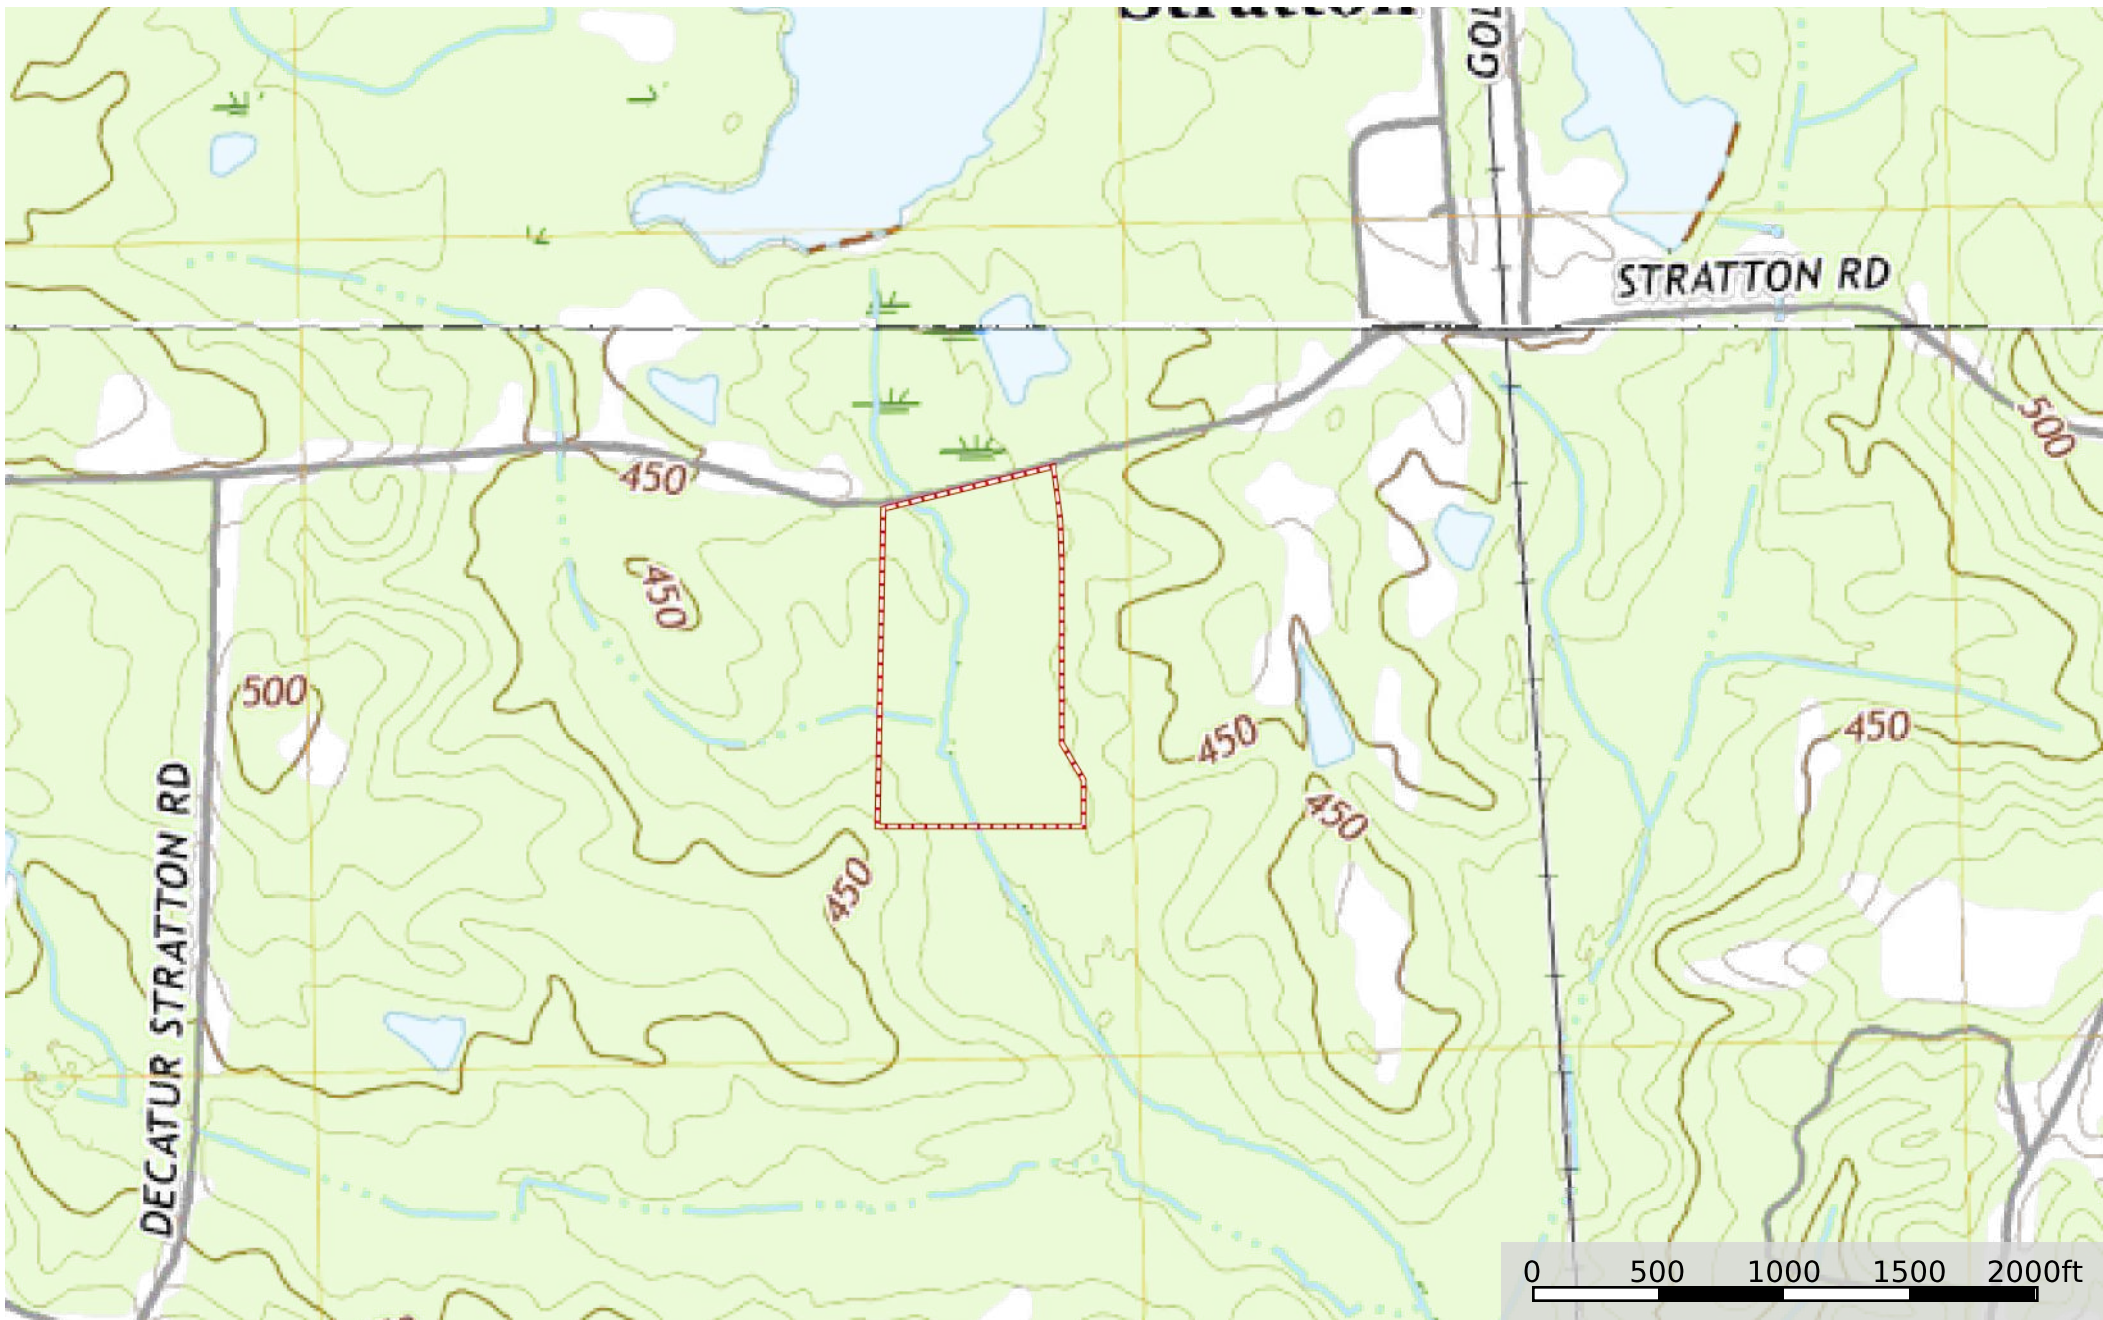

Newton 23 Stratton Rd

Newton County, Mississippi, 23 AC +/-

 Boundary

Newton 23 Stratton Rd
Newton County, Mississippi, 23 AC +/-

 Boundary

Newton 23 Stratton Rd

Newton County, Mississippi, 23 AC +/-

Boundary