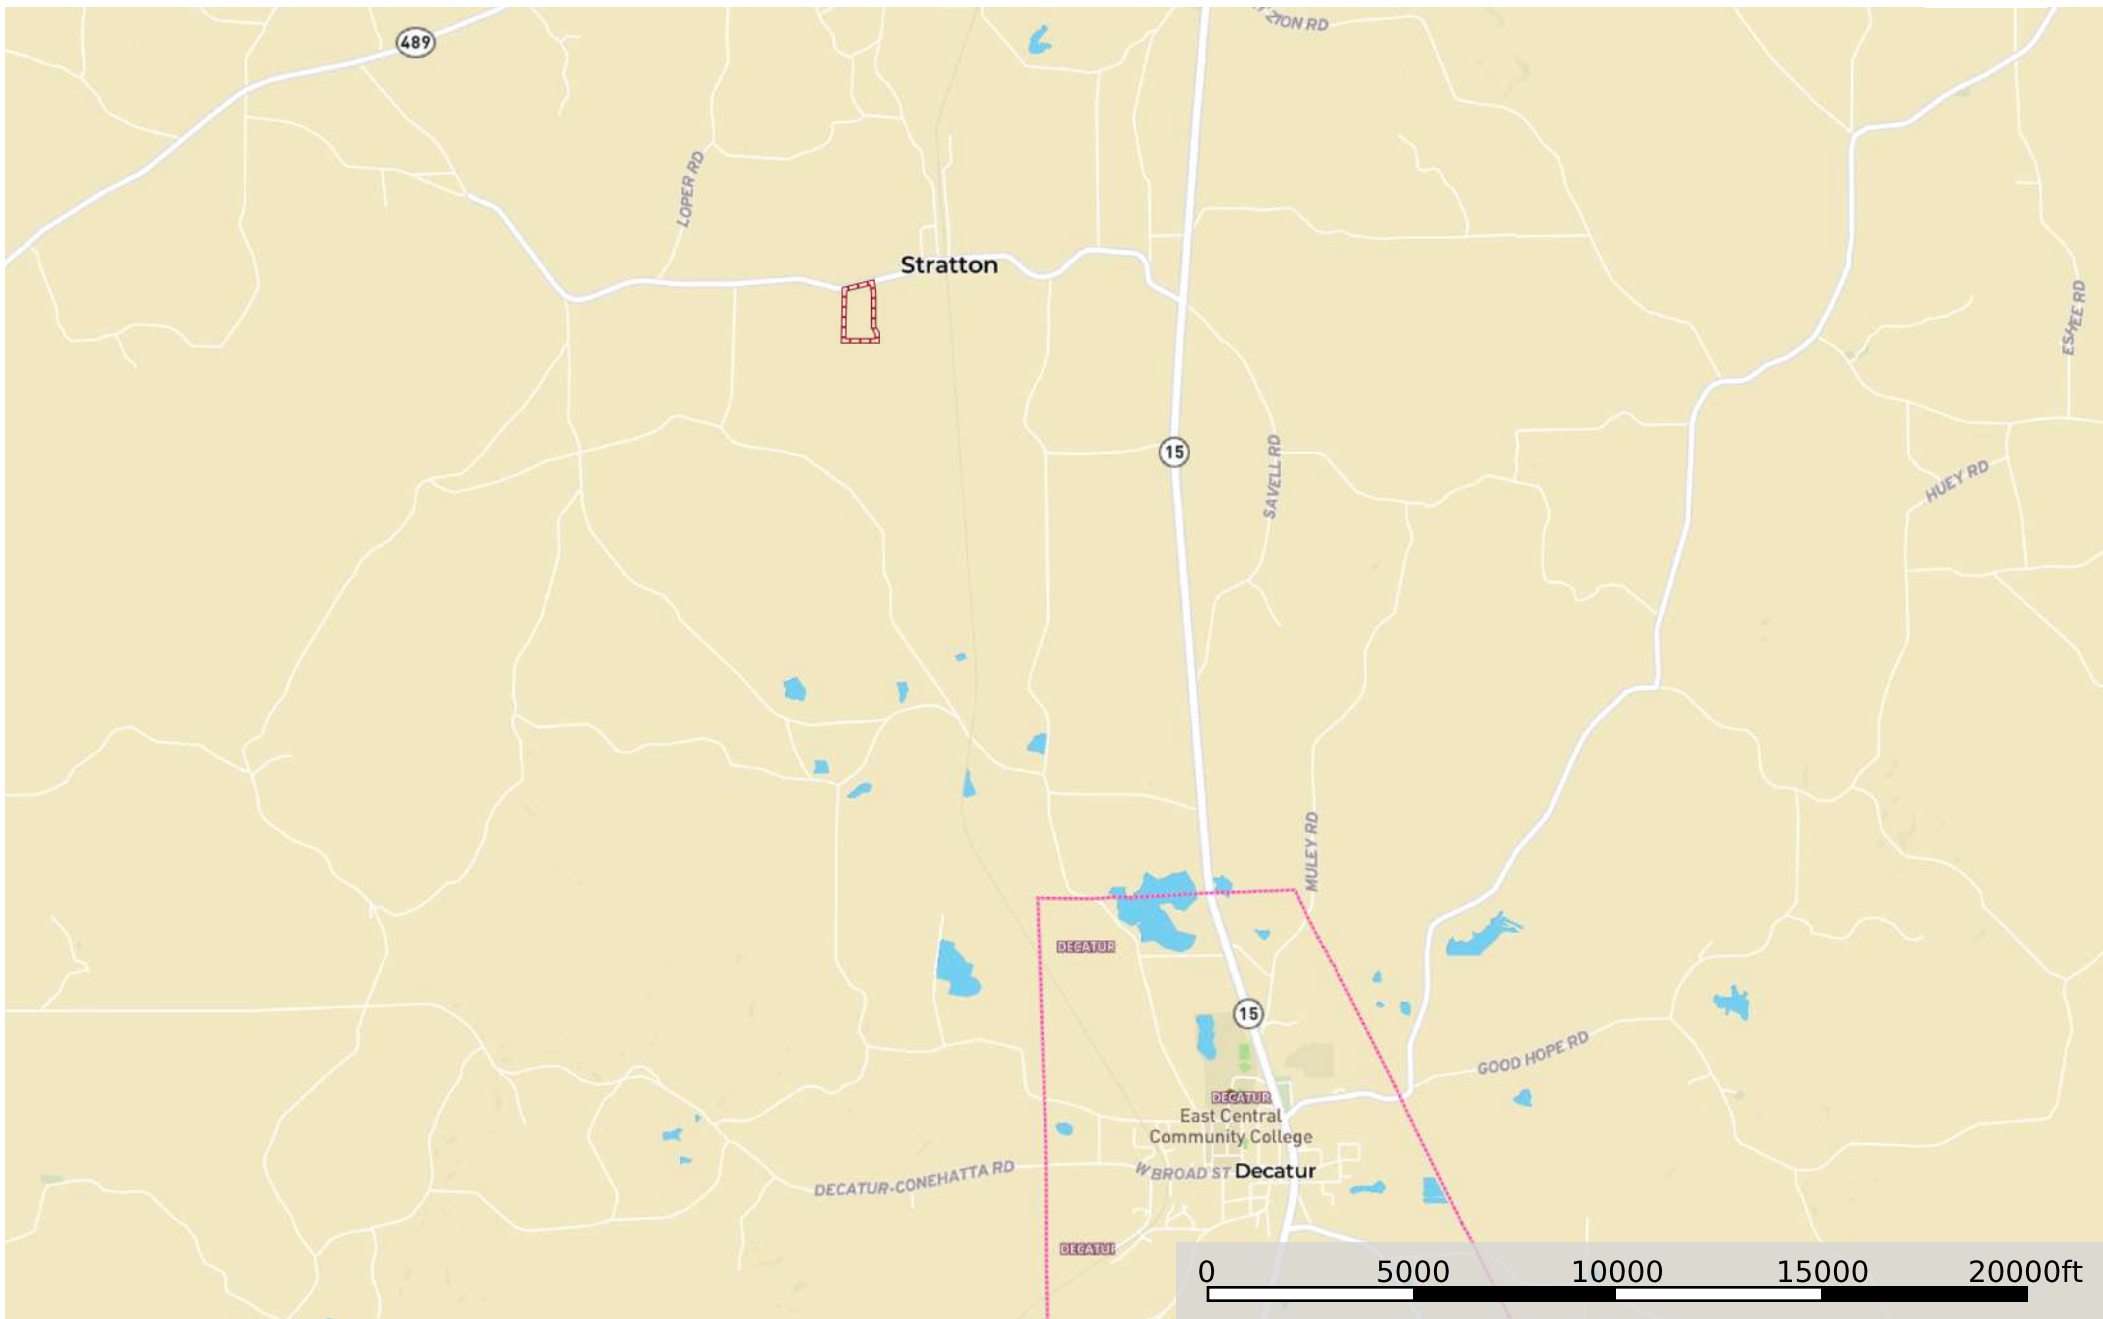

Newton 23 Stratton Rd

Newton County, Mississippi, 23 AC +/-

 Boundary

Newton 23 Stratton Rd
Newton County, Mississippi, 23 AC +/-

 Boundary

Newton 23 Stratton Rd

Newton County, Mississippi, 23 AC +/-

Boundary